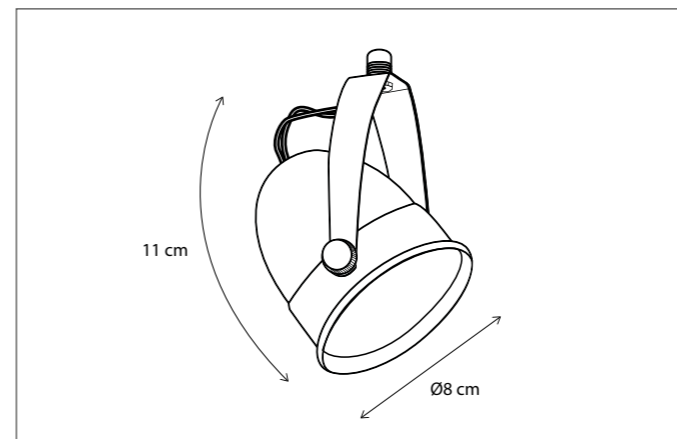

CODE	TYPE	FINISH	WATT	VOLT	FITTING
COM0L1M01	Comète M10	Bronze	8	230	GU10
COM1L1M01	Comète M10	Brushed nickel	8	230	GU10
COM2L1M01	Comète M10	Chrome	8	230	GU10
COM001M01	Comète M10	Bronze	8	12	BA15d
COM101M01	Comète M10	Brushed nickel	8	12	BA15d
COM201M01	Comète M10	Chrome	8	12	BA15d

Contact us for:
Customization & connectivity