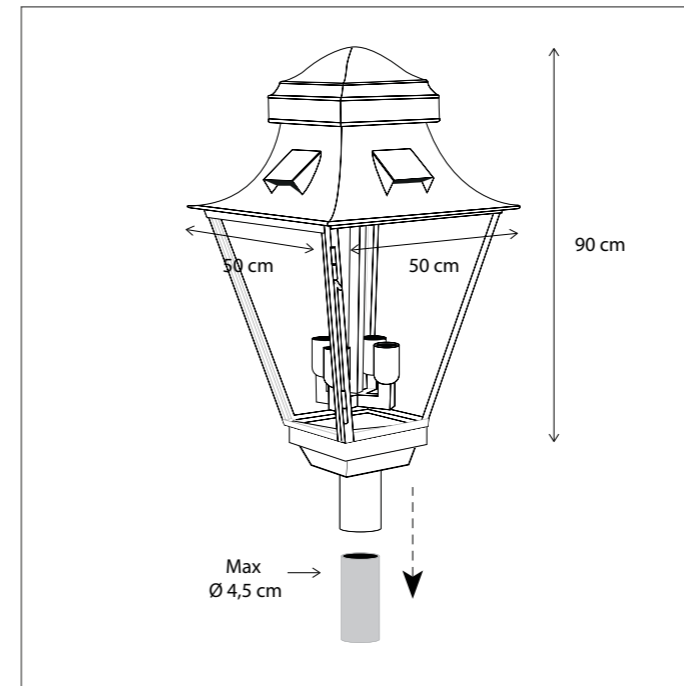

CODE	TYPE	FINISH	WATT	VOLT	FITTING
GRA004TM9	Gracieuze pole grand 4L	Bronze	4 x 15	230	E27
GRA008TM9	Gracieuze pole grand 8L	Bronze	4 x 15 + 4 x 8	230	E27 + GU10

SCAN & DISCOVER
THE ADVANTAGE OF BRASS

Contact us for:
Customization & connectivity

Contact us for:
Customization & connectivity