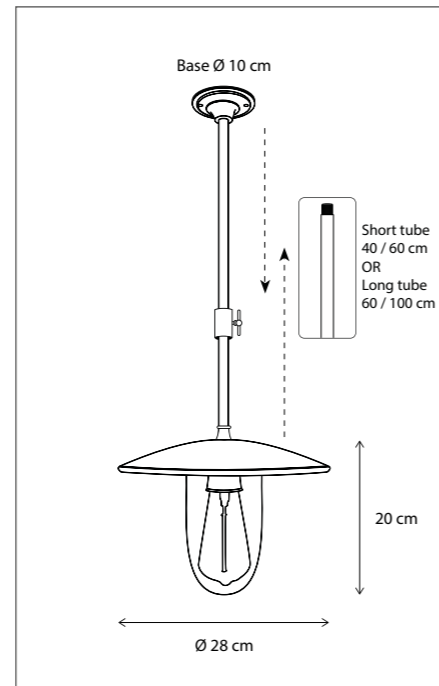

ELEBASE ON TUBE

SUSPENSION

Lamps not included, consult light source guide for our advice.

ELEBASE ON PROFILE

SUSPENSION

Lamps not included, consult light source guide for our advice.

44

CODE	TYPE	FINISH	WATT	VOLT	FITTING
ELB001206	Elébase on short tube 40 cm - 60 cm	Bronze	15	230	E27
ELB001210	Elébase on long tube 60 cm - 100 cm	Bronze	15	230	E27
ELB101206	Elébase on short tube 40 cm - 60 cm	Brushed nickel	15	230	E27
ELB101210	Elébase on long tube 60 cm - 100 cm	Brushed nickel	15	230	E27
ELB201206	Elébase on short tube 40 cm - 60 cm	Chrome	15	230	E27
ELB201210	Elébase on long tube 60 cm - 100 cm	Chrome	15	230	E27

Contact us for:
Customization & connectivity

45