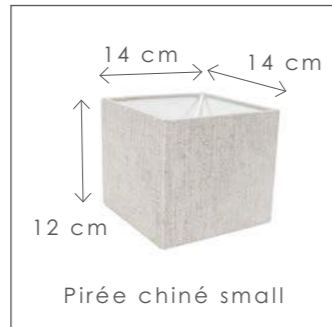

ELB00GLAS	Clear glass Elébase	Clear
ELB50GLAS	Opal glass Elébase	Opal

Contact us for:
Customization & connectivity

476

477

SHADE SEVERE

ACCESSORIES

Blanc cassé small

Pirée chiné small