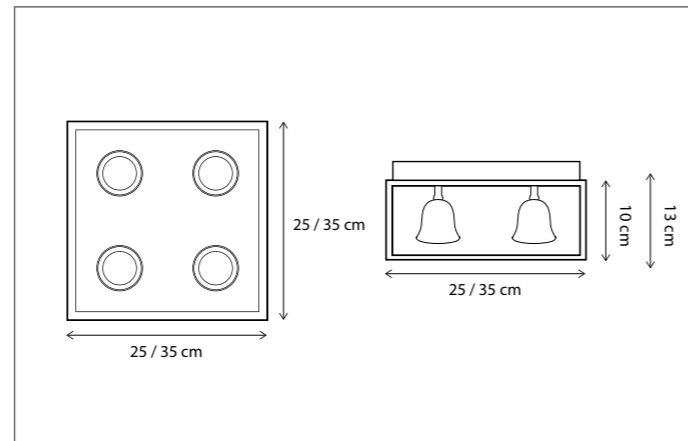

VITRINE FLEURE SQUARE

CEILING

Lamps not included, consult light source guide for our advice.

VITRINE CENTONZE

CEILING

Lamps not included, consult light source guide for our advice.

70