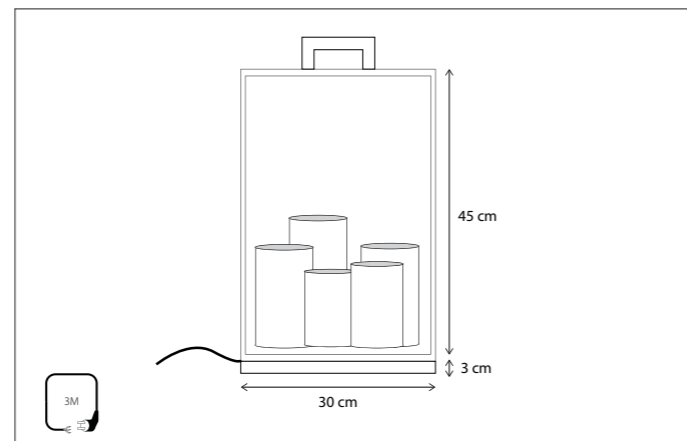

BELLEFEU® VITRINE LANTERN

FLOOR & TABLE

Integrated push dimmer for adjustable candle effect.

For control/connectivity options, see p494 accessories.

BELLEFEU® ON BATTERY

FLOOR & TABLE

Charging Li-Ion battery takes 3 hours.
Autonomy of the lamp is 8 hours in maximum mode.
AC/DC charger with plug connector is included.
Charge lamp indoors only.

448