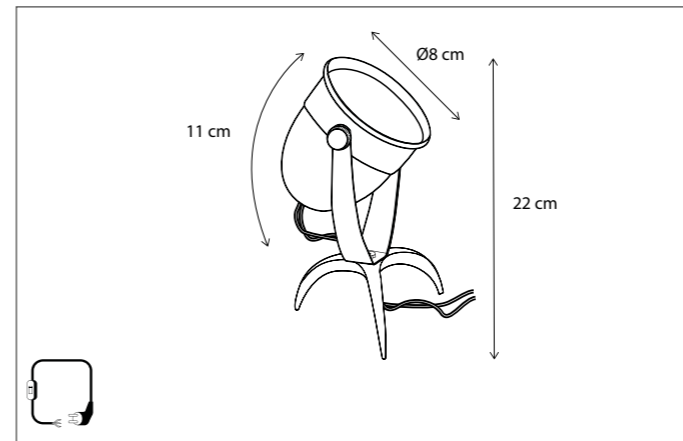

CODE	TYPE	FINISH	WATT	VOLT	FITTING
COL001T03	Comète tripod	Bronze	8	230	GU10
COL101T03	Comète tripod	Brushed nickel	8	230	GU10
COL201T03	Comète tripod	Chrome	8	230	GU10

SCAN & DISCOVER
OUR PATENTED KELVIN KILLER®

Contact us for:
Customization & connectivity

Contact us for:
Customization & connectivity