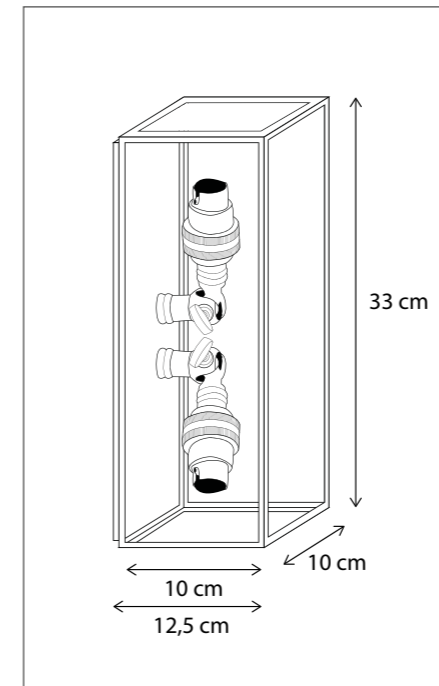

CODE	TYPE	FINISH	WATT	VOLT	FITTING
VIT002010	Vitrine up & down marron	Bronze	2 x 8	230	BA15d
VIT102010	Vitrine up & down marron	Brushed nickel	2 x 8	230	BA15d
VIT202010	Vitrine up & down marron	Chrome	2 x 8	230	BA15d

Contact us for:
Customization & connectivity

Contact us for:
Customization & connectivity

SCAN & DISCOVER
THE ADVANTAGE OF BRASS