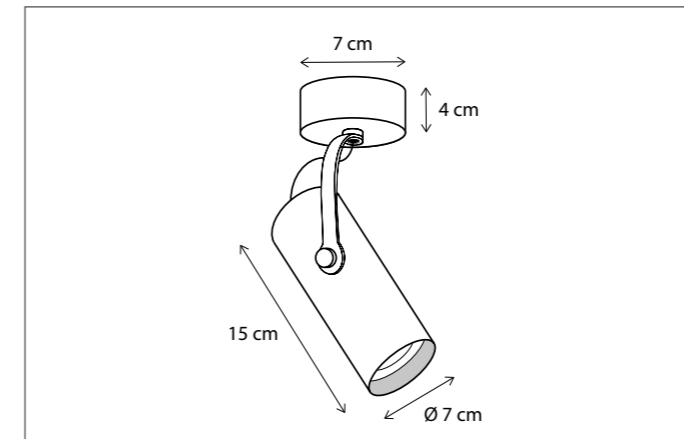

CODE	TYPE	FINISH	WATT	VOLT	FITTING
TBL001Y70	Tubelum on tube base	Bronze	8	230	GU10

Contact us for:
Customization & connectivity

Contact us for:
Customization & connectivity