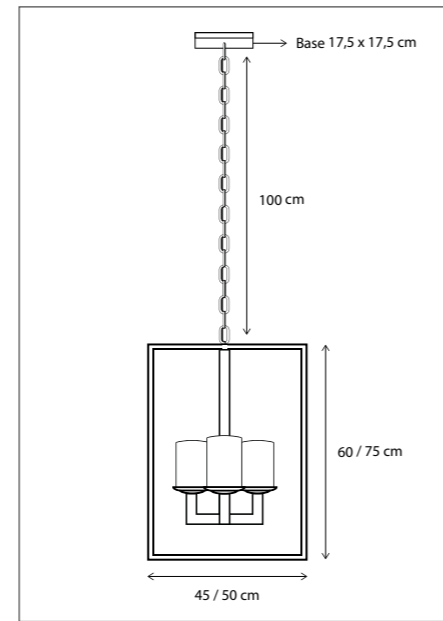

BELLEFEU VITRINE LANTERN

SUSPENSION

Integrated push dimmer for adjustable candle effect.
Sheltered installation required.

For control/connectivity options, see p494 accessories.

BELLEFEU VITRINE LANTERN

SUSPENSION

CODE	TYPE	FINISH	WATT	VOLT	FITTING
BAL004G61	Bellefeu® vitrine lantern medium - 4 candles alabaster	Bronze		4 x 2,4	230
BAL004G76	Bellefeu® vitrine lantern large - 4 candles alabaster	Bronze		4 x 2,4	230
BAL104G61	Bellefeu® vitrine lantern medium - 4 candles alabaster	Brushed nickel		4 x 2,4	230
BAL104G76	Bellefeu® vitrine lantern large - 4 candles alabaster	Brushed nickel		4 x 2,4	230
BAL204G61	Bellefeu® vitrine lantern medium - 4 candles alabaster	Chrome		4 x 2,4	230
BAL204G76	Bellefeu® vitrine lantern large - 4 candles alabaster	Chrome		4 x 2,4	230

460

461

CODE	TYPE	FINISH	WATT	VOLT	FITTING
BVL004G61	Bellefeu® vitrine lantern medium - 4 candles glass	Bronze	4 x 2,4	230	-
BVL004G76	Bellefeu® vitrine lantern large - 4 candles glass	Bronze	4 x 2,4	230	-
BVL104G61	Bellefeu® vitrine lantern medium - 4 candles glass	Brushed nickel	4 x 2,4	230	-
BVL104G76	Bellefeu® vitrine lantern large - 4 candles glass	Brushed nickel	4 x 2,4	230	-
BVL204G61	Bellefeu® vitrine lantern medium - 4 candles glass	Chrome	4 x 2,4	230	-
BVL204G76	Bellefeu® vitrine lantern large - 4 candles glass	Chrome	4 x 2,4	230	-

Contact us for:
Customization & connectivity

Contact us for:
Customization & connectivity

SCAN & DISCOVER
THE BELLEFEU EFFECT