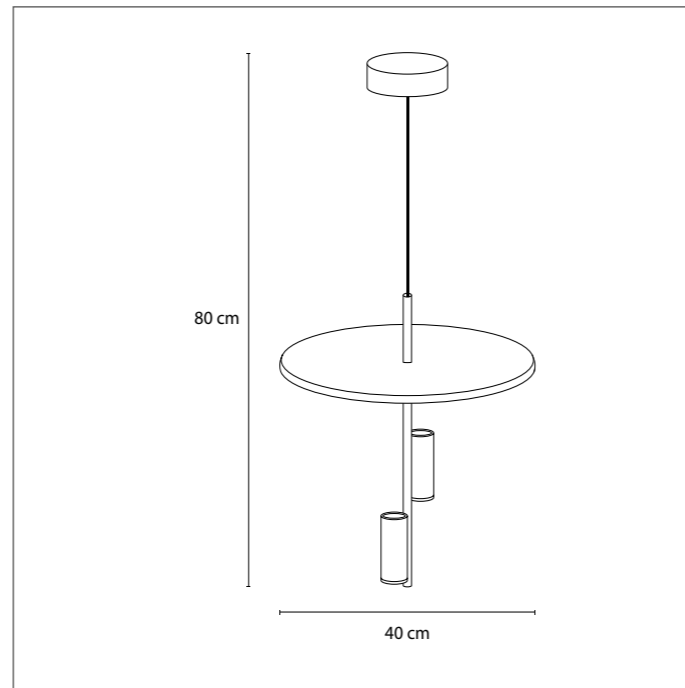

LIT ALB SUSPENSION

SUSPENSION

Lamps not included, consult light source guide for our advice.

CODE	TYPE	FINISH	WATT	VOLT	FITTING
LAS002D40	Lit Alb Suspension 2L	Bronze	2 x 5	230	G4