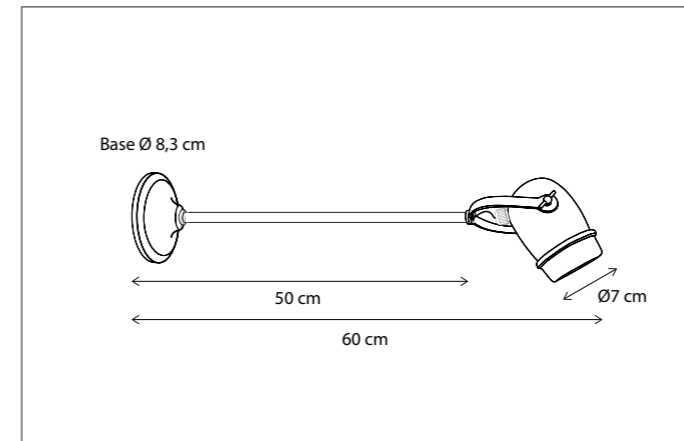

CODE	TYPE	FINISH	WATT	VOLT	FITTING
MIC001W50	Micro publicity tige	Bronze	6	230	GU10
MIC101W50	Micro publicity tige	Brushed nickel	6	230	GU10
MIC201W50	Micro publicity tige	Chrome	6	230	GU10

Contact us for:
Customization & connectivity

Contact us for:
Customization & connectivity

SCAN & DISCOVER
OUR PATENTED KELVIN KILLER®