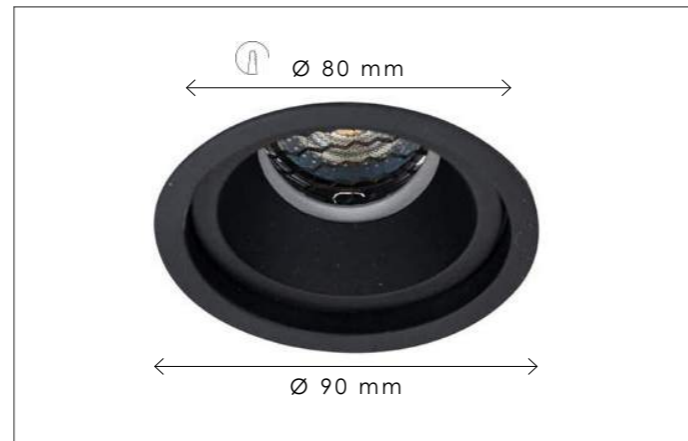

AUREOLE

RECESSED

Lamps not included, consult light source guide for our advice.
For warmer light, add Kelvin Killer® - see p 474.
Built-in depth is 12cm.

AUREOLE SHORT TUBE

RECESSED

Lamps not included, consult light source guide for our advice.
For warmer light, add Kelvin Killer® - see p 474.
Built-in depth is 12cm.

214

CODE	TYPE	FINISH	WATT	VOLT	FITTING
AUR501001	Aureole	White	8	230	GU10
AUR801001	Aureole	Black	8	230	GU10

215