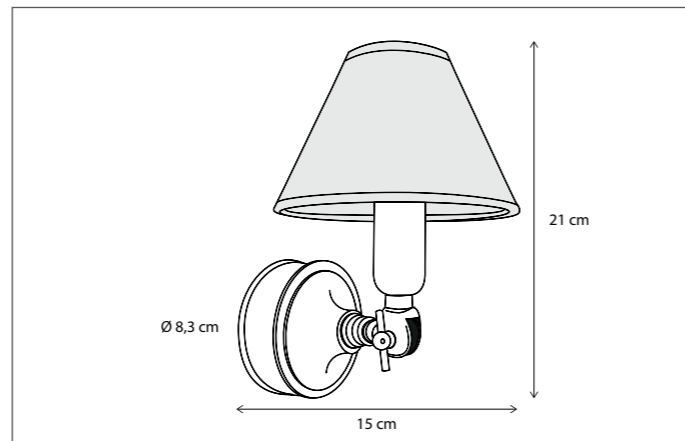

FISTON CAPUCHE ON ROUND BASE

WALL

Shades not included, see p479 accessories for different options.
Switch can be integrated, see p492 accessories.
Lamps not included, consult light source guide for our advice.

FISTON CAPUCHE ON SQUARE BASE

WALL

Shades not included, see p479 accessories for different options.
Switch can be integrated, see p492 accessories.
Lamps not included, consult light source guide for our advice.

272

CODE	TYPE	FINISH	WATT	VOLT	FITTING
FIC001F83	Fiston capuche on round base	Bronze	6	230	E14
FIC101F83	Fiston capuche on round base	Brushed nickel	6	230	E14
FIC201F83	Fiston capuche on round base	Chrome	6	230	E14

Contact us for:
Customization & connectivity

273