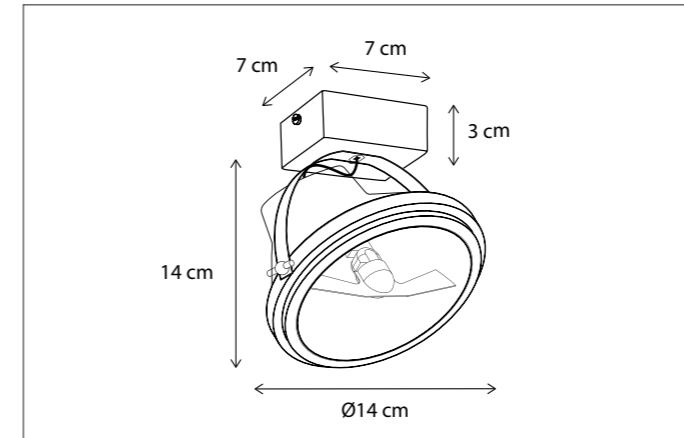

CODE	TYPE	FINISH	WATT	VOLT	FITTING
COU011V70	Coupette on square base	Bronze	15	230	GU10

Contact us for:
Customization & connectivity

Contact us for:
Customization & connectivity

SCAN & DISCOVER
OUR PATENTED KELVIN KILLER®