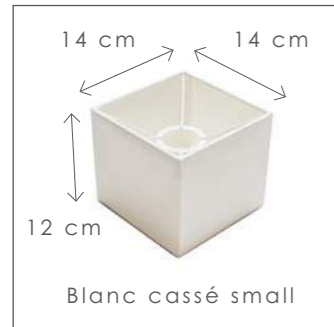

ELB00GLAS	Clear glass Elébase	Clear
ELB50GLAS	Opal glass Elébase	Opal

Contact us for:
Customization & connectivity

476

477

SHADE SEVERE

ACCESSORIES

Blanc cassé small

Pirée chiné small