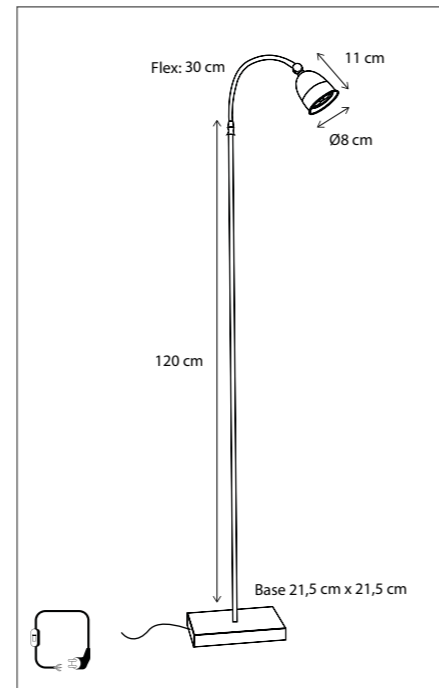

LISIBLE POIRE

FLOOR

Available in 2 versions: GU10 (no driver required) or BA15d (driver required & included).
Lamps not included, consult light source guide for our advice.
Lamp includes a floor slide dimmer.

LISIBLE FLEURE

FLOOR

Lamps not included, consult light source guide for our advice.
Lamp includes a floor slide dimmer.

334