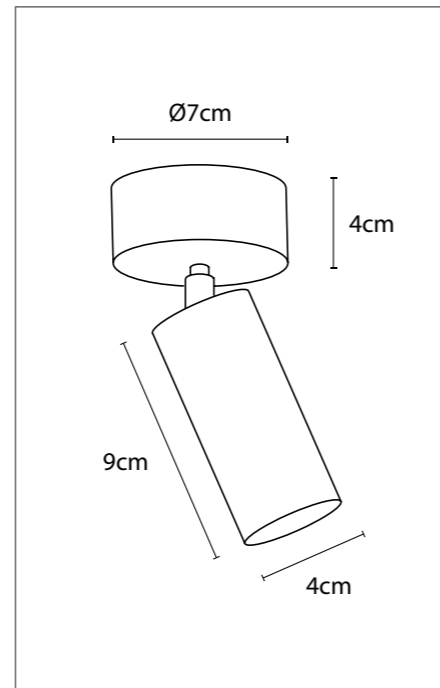

LIT ON TUBE BASE

SPOT

Lamps not included, consult light source guide for our advice.

LIT ON LONG TUBE BASE

SPOT

Lamps not included, consult light source guide for our advice.

106

CODE	TYPE
LIT001Y70	Lit on tube base