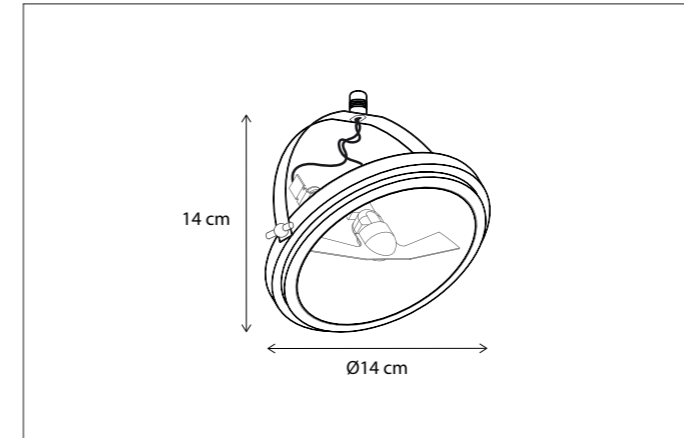

CODE	TYPE	FINISH	WATT	VOLT	FITTING
CEN011M01	Centonze M10	Bronze	15	12	G53
CEN111M01	Centonze M10	Brushed nickel	15	12	G53
CEN211M01	Centonze M10	Chrome	15	12	G53

SCAN & DISCOVER
OUR PATENTED KELVIN KILLER®

Contact us for:
Customization & connectivity

Contact us for:
Customization & connectivity