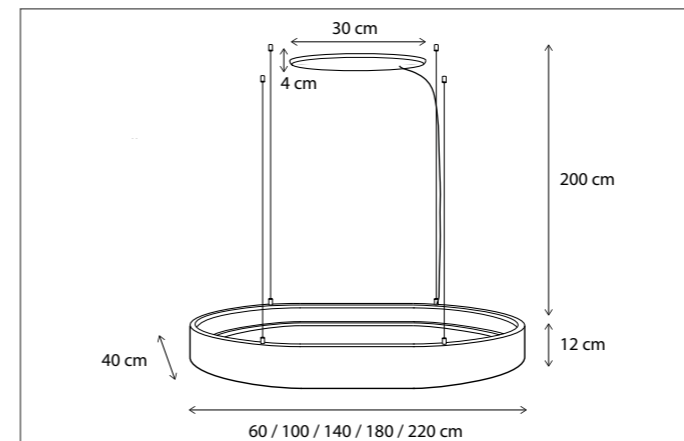

CODE	TYPE	FINISH	WATT	VOLT	FITTING
ECS05I406	Eclips suspension oval 60 cm - 40 cm	Bronze	2 x 18	230	-
ECS05I410	Eclips suspension oval 100 cm - 40 cm	Bronze	2 x 27	230	-
ECS05I414	Eclips suspension oval 140 cm - 40 cm	Bronze	2 x 38	230	-
ECS05I418	Eclips suspension oval 180 cm - 40 cm	Bronze	2 x 45	230	-
ECS05I422	Eclips suspension oval 220 cm - 40 cm	Bronze	2 x 54	230	-

Contact us for:
Customization & connectivity