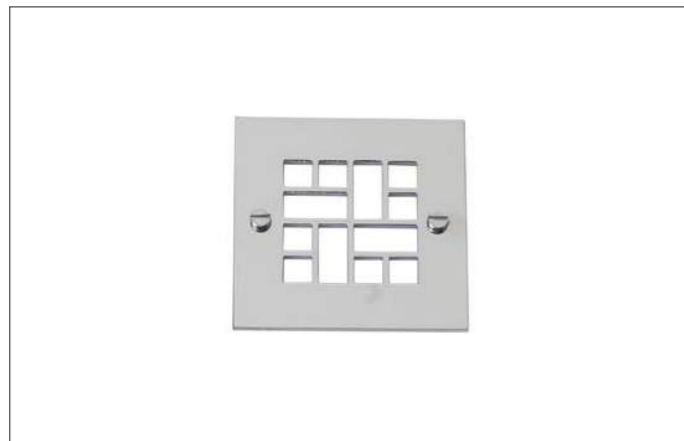

Contact us for:
Customization & connectivity

Contact us for:
Customization & connectivity

SCAN & DISCOVER
THE ADVANTAGE OF BRASS

GRILLE CARRE DECO

WALL

Integrated LED (2700K).

394

CODE	TYPE	FINISH	WATT	VOLT	FITTING
GRI001003	Grille carré déco	Bronze	4	230	-
GRI101003	Grille carré déco	Brushed nickel	4	230	-
GRI201003	Grille carré déco	Chrome	4	230	-
GRI301003	Grille carré déco	Polished brass	4	230	-