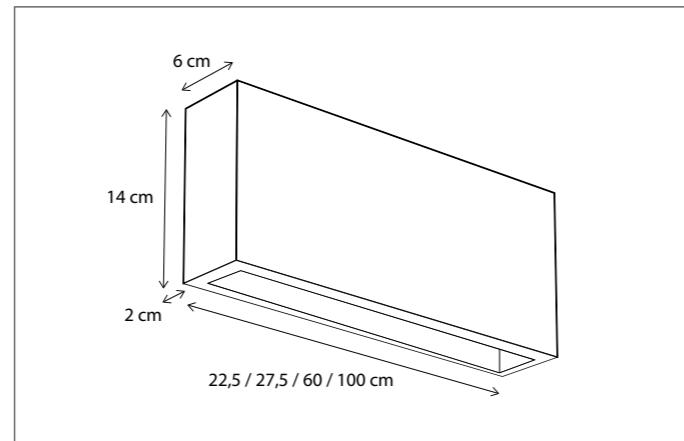

Q-BRI

WALL

Lamps not included. Consult light source guide for our advice.

Q-BRI

WALL

CODE	TYPE	FINISH	WATT	VOLT	FITTING
QBR203006	Q-Bri wall large 100 cm	Chrome	3 x 10	230	R7S
QBR901005	Q-Bri wall small 22,5 cm	Ready for painting	10	230	R7S
QBR901002	Q-Bri wall normal 27,5 cm	Ready for painting	10	230	R7S
QBR902007	Q-Bri wall medium 60 cm	Ready for painting	2 x 10	230	R7S
QBR903006	Q-Bri wall large 100 cm	Ready for painting	3 x 10	230	R7S

242

243

CODE	TYPE	FINISH	WATT	VOLT	FITTING
QBR001005	Q-Bri wall small 22,5 cm	Bronze	10	230	R7S
QBR001002	Q-Bri wall normal 27,5 cm	Bronze	10	230	R7S
QBR002007	Q-Bri wall medium 60 cm	Bronze	2 x 10	230	R7S
QBR003006	Q-Bri wall large 100 cm	Bronze	3 x 10	230	R7S
QBR101005	Q-Bri wall small 22,5 cm	Brushed nickel	10	230	R7S
QBR101002	Q-Bri wall normal 27,5 cm	Brushed nickel	10	230	R7S
QBR102007	Q-Bri wall medium 60 cm	Brushed nickel	2 x 10	230	R7S
QBR103006	Q-Bri wall large 100 cm	Brushed nickel	3 x 10	230	R7S
QBR201005	Q-Bri wall small 22,5 cm	Chrome	10	230	R7S
QBR201002	Q-Bri wall normal 27,5 cm	Chrome	10	230	R7S
QBR202007	Q-Bri wall medium 60 cm	Chrome	2 x 10	230	R7S

Contact us for:
Customization & connectivity

Contact us for:
Customization & connectivity