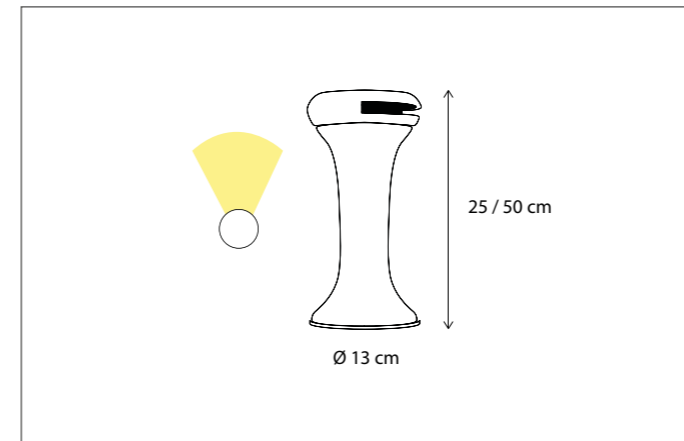

CODE	TYPE	FINISH	WATT	VOLT	FITTING
GAL0010P2	Galed pole 90° 25 cm (driver incl.)	Bronze	1,5	230	-
GAL0010P6	Galed pole 90° 50 cm (driver incl.)	Bronze	1,5	230	-
GAL1010P2	Galed pole 90° 25 cm (driver incl.)	Brushed nickel	1,5	230	-
GAL1010P6	Galed pole 90° 50 cm (driver incl.)	Brushed nickel	1,5	230	-
GAL2010P2	Galed pole 90° 25 cm (driver incl.)	Chrome	1,5	230	-
GAL2010P6	Galed pole 90° 50 cm (driver incl.)	Chrome	1,5	230	-
GAL0010PI	Galed pole 90° 25 cm	Bronze	1,5	24	-
GAL0010P5	Galed pole 90° 50 cm	Bronze	1,5	24	-
GAL1010PI	Galed pole 90° 25 cm	Brushed nickel	1,5	24	-
GAL1010P5	Galed pole 90° 50 cm	Brushed nickel	1,5	24	-
GAL2010PI	Galed pole 90° 25 cm	Chrome	1,5	24	-
GAL2010P5	Galed pole 90° 50 cm	Chrome	1,5	24	-

Contact us for:
Customization & connectivity

Contact us for:
Customization & connectivity

SCAN & DISCOVER
THE ADVANTAGE OF BRASS