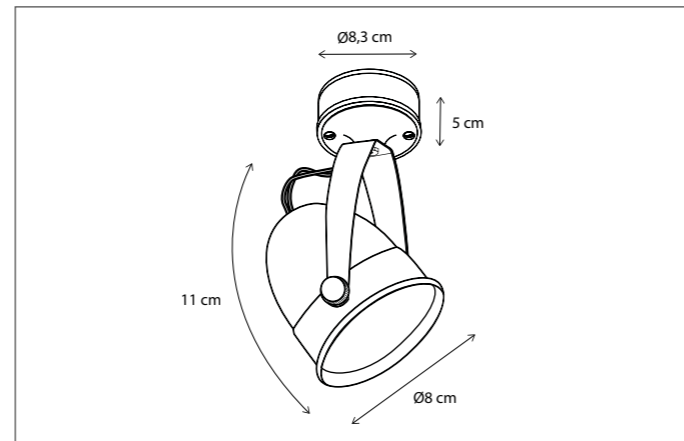

COMETE ON ROUND BASE

SPOT

Available in 2 versions: GU10 (no driver required) or BA15d (driver required & included).
Lamps not included, consult light source guide for our advice.

COMETE ON ROUNDED PROFILE

SPOT

Available in 2 versions: GU10 (no driver required) or BA15d (driver required & included).
Lamps not included, consult light source guide for our advice.

130

CODE	TYPE	FINISH	WATT	VOLT	FITTING
COM01F83	Comète on round base	Bronze	8	230	GU10
COM11F83	Comète on round base	Brushed nickel	8	230	GU10
COM21F83	Comète on round base	Chrome	8	230	GU10
COM001F83	Comète on round base	Bronze	8	230	BA15d
COM101F83	Comète on round base	Brushed nickel	8	230	BA15d
COM201F83	Comète on round base	Chrome	8	230	BA15d

Contact us for:
Customization & connectivity

131