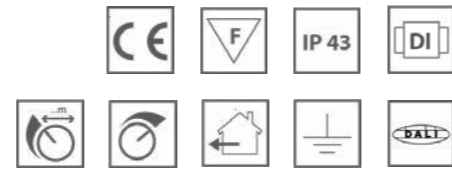

NOBLESSE ON FOOT
BELLEFEU

GROUND & POLE

Integrated push dimmer for adjustable candle effect.

For control/connectivity options, see p494 accessories.