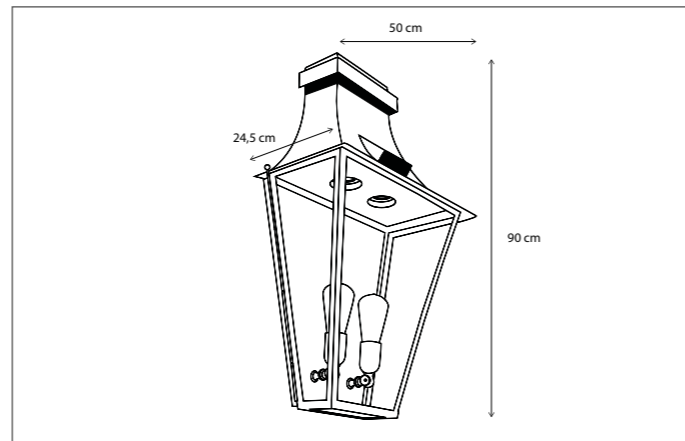

GRACIEUZE WALL GRAND

WALL

2 extra spots can be added in the ceiling of the grand variant (2L --> 4L).
Lamps not included, consult light source guide for our advice.

Q-BRI

WALL

Integrated LED 2700K
2 X 180 lumen

380

CODE	TYPE	FINISH	WATT	VOLT	FITTING
GRA002WAG	Gracieuze wall grand 2L	Bronze	2 x 15	230	E27
GRA004WAG	Gracieuze wall grand 4L	Bronze	2 x 15 + 2 x 8	230	E27 + GU10

381