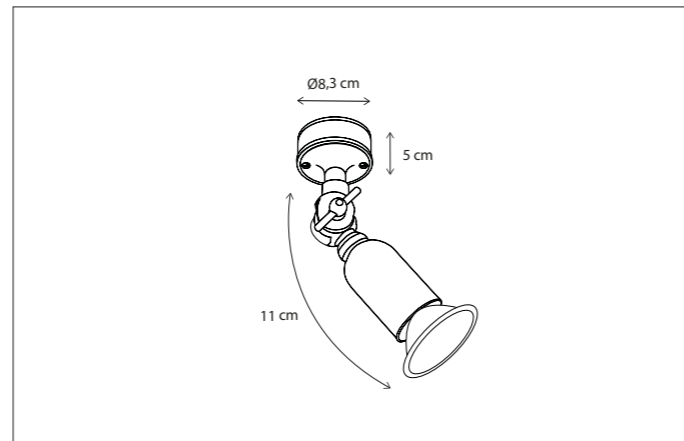

FISTON ON ROUND BASE

SPOT

Available in 2 versions: GU10 (no driver required) or BA15d (driver required & included).
Lamps not included, consult light source guide for our advice.

FISTON ON ROUNDED PROFILE

SPOT

Available in 2 versions: GU10 (no driver required) or BA15d (driver required & included).
Lamps not included, consult light source guide for our advice.

184

CODE	TYPE	FINISH	WATT	VOLT	FITTING
FIH001F83	Fiston on round base	Bronze	8	230	GU10
FIH101F83	Fiston on round base	Brushed nickel	8	230	GU10
FIH201F83	Fiston on round base	Chrome	8	230	GU10
FIS0L1F83	Fiston on round base	Bronze	8	230	BA15d
FIS1L1F83	Fiston on round base	Brushed nickel	8	230	BA15d
FIS2L1F83	Fiston on round base	Chrome	8	230	BA15d

Contact us for:
Customization & connectivity

185