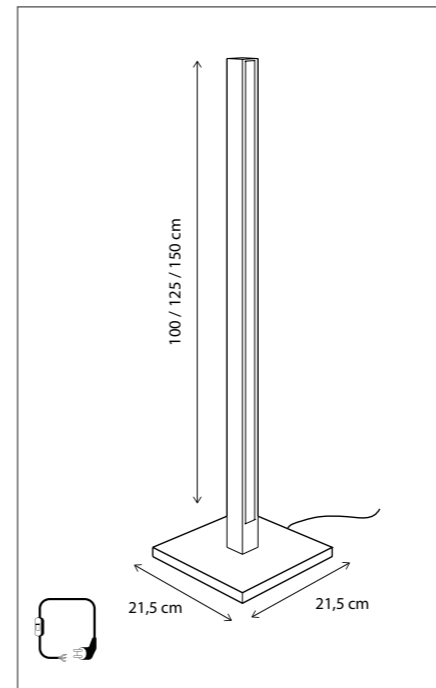

CODE	TYPE	FINISH	WATT	VOLT	FITTING
ELF002100	Eligne floor 100 cm	Bronze	25	230	-
ELF002125	Eligne floor 125 cm	Bronze	32	230	-
ELF002150	Eligne floor 150 cm	Bronze	39	230	-
ELF102100	Eligne floor 100 cm	Brushed nickel	25	230	-
ELF102125	Eligne floor 125 cm	Brushed nickel	32	230	-
ELF102150	Eligne floor 150 cm	Brushed nickel	39	230	-
ELF202100	Eligne floor 100 cm	Chrome	25	230	-
ELF202125	Eligne floor 125 cm	Chrome	32	230	-
ELF202150	Eligne floor 150 cm	Chrome	39	230	-

Contact us for:
Customization & connectivity