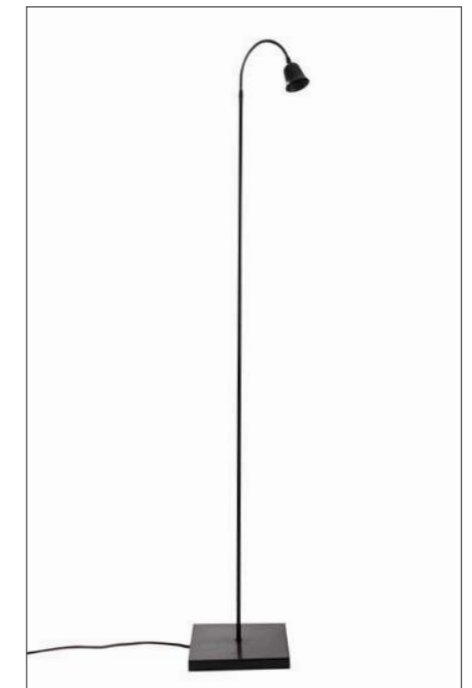

LISIBLE FLEURE

FLOOR

Lamps not included, consult light source guide for our advice.
Lamp includes a floor slide dimmer.

334

335

CODE	TYPE	FINISH	WATT	VOLT	FITTING
LCO0L1FLO	Lisible poire floor	Bronze	8	230	GU10
LCO1L1FLO	Lisible poire floor	Brushed nickel	8	230	GU10
LCO2L1FLO	Lisible poire floor	Chrome	8	230	GU10
LCO001FLO	Lisible poire floor	Bronze	8	230	BA15d
LCO101FLO	Lisible poire floor	Brushed nickel	8	230	BA15d
LCO201FLO	Lisible poire floor	Chrome	8	230	BA15d