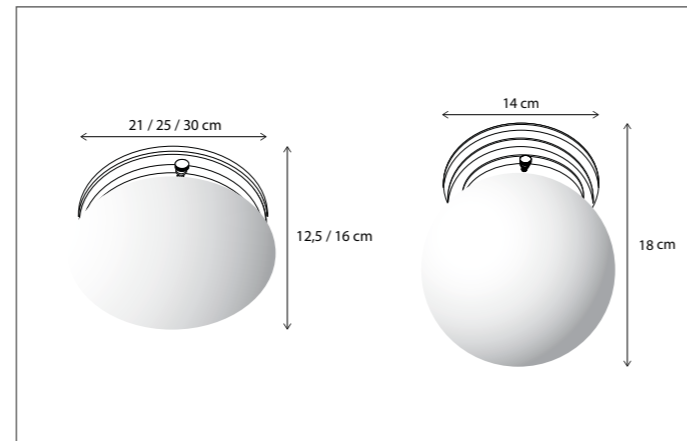

BAINWAT

CEILING

Glass included.
Lamps not included, consult light source guide for our advice.

BARRON ON PROFILE

CEILING

Customise your product, choose the length of the profile and number of fittings.
Lamps not included, consult light source guide for our advice.

78

CODE	TYPE	FINISH	WATT	VOLT	FITTING
BNW001P14	Bainwat ceiling 14 cm	Bronze	15	230	E27
BNW001P21	Bainwat ceiling 21 cm	Bronze	15	230	E27
BNW001P25	Bainwat ceiling 25 cm	Bronze	15	230	E27
BNW001P30	Bainwat ceiling 30 cm	Bronze	2 x 15	230	E27
BNW101P14	Bainwat ceiling 14 cm	Brushed nickel	15	230	E27
BNW101P21	Bainwat ceiling 21 cm	Brushed nickel	15	230	E27
BNW101P25	Bainwat ceiling 25 cm	Brushed nickel	15	230	E27
BNW101P30	Bainwat ceiling 30 cm	Brushed nickel	2 x 15	230	E27
BNW201P14	Bainwat ceiling 14 cm	Chrome	15	230	E27
BNW201P21	Bainwat ceiling 21 cm	Chrome	15	230	E27
BNW201P25	Bainwat ceiling 25 cm	Chrome	15	230	E27
BNW201P30	Bainwat ceiling 30 cm	Chrome	2 x 15	230	E27

Contact us for:
Customization & connectivity

79