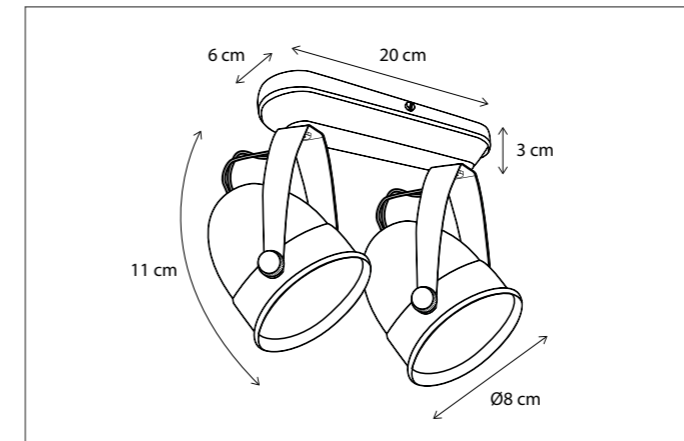

CODE	TYPE	FINISH	WATT	VOLT	FITTING
COM0L2O02	Comète on rounded profile 2L	Bronze	2 x 8	230	GU10
COM1L2O02	Comète on rounded profile 2L	Brushed nickel	2 x 8	230	GU10
COM2L2O02	Comète on rounded profile 2L	Chrome	2 x 8	230	GU10
COM002O02	Comète on rounded profile 2L	Bronze	2 x 8	230	BA15d
COM102O02	Comète on rounded profile 2L	Brushed nickel	2 x 8	230	BA15d
COM202O02	Comète on rounded profile 2L	Chrome	2 x 8	230	BA15d

Contact us for:
Customization & connectivity