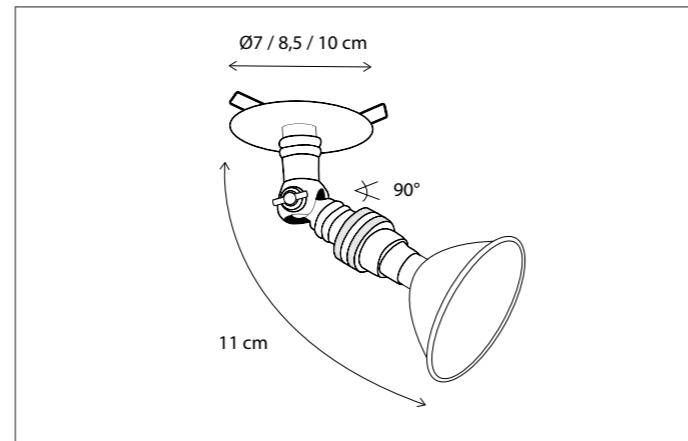

MARRON DISC WITH SPRINGS

SPOT

Select the correct driver, see p486 accessories.
Lamps not included, consult light source guide for our advice.

MARRON ROSAS WITH SPRINGS

SPOT

Select the correct driver, see p486 accessories.
Lamps not included, consult light source guide for our advice.

110

CODE	TYPE	FINISH	WATT	VOLT	FITTING
MAR0L1170	Marron disc with springs 7 cm	Bronze	8	12	BA15d
MAR0L1185	Marron disc with springs 8,5 cm	Bronze	8	12	BA15d
MAR0L1110	Marron disc with springs 10 cm	Bronze	8	12	BA15d
MAR1L1170	Marron disc with springs 7 cm	Brushed nickel	8	12	BA15d
MAR1L1185	Marron disc with springs 8,5 cm	Brushed nickel	8	12	BA15d
MAR1L1110	Marron disc with springs 10 cm	Brushed nickel	8	12	BA15d
MAR2L1170	Marron disc with springs 7 cm	Chrome	8	12	BA15d
MAR2L1185	Marron disc with springs 8,5 cm	Chrome	8	12	BA15d
MAR2L1110	Marron disc with springs 10 cm	Chrome	8	12	BA15d

Contact us for:
Customization & connectivity

111