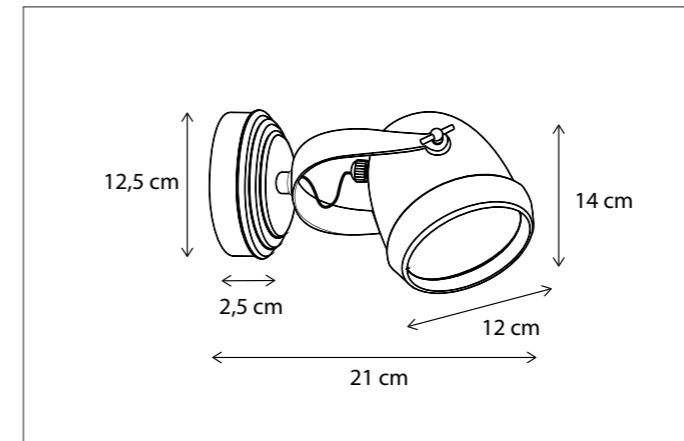

CODE	TYPE	FINISH	WATT	VOLT	FITTING
MAC001A12	Macro wall	Bronze	12	12	G53
MAC101A12	Macro wall	Brushed nickel	12	12	G53
MAC201A12	Macro wall	Chrome	12	12	G53

389