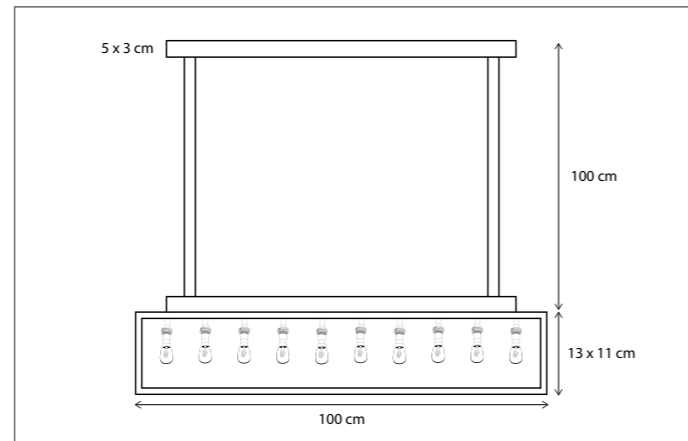

VITRINE PETITE LONG TUBE

SUSPENSION

Lamps not included, consult light source guide for our advice.

VITRINE PETITE LANTERN

SUSPENSION

Lamps not included, consult light source guide for our advice.

32

CODE	TYPE	FINISH	WATT	VOLT	FITTING
VIP010600	Vitrine petite long tube 10L	Bronze	10 x 6	230	BA15d
VIP110600	Vitrine petite long tube 10L	Brushed nickel	10 x 6	230	BA15d
VIP210600	Vitrine petite long tube 10L	Chrome	10 x 6	230	BA15d

Contact us for:
Customization & connectivity

33