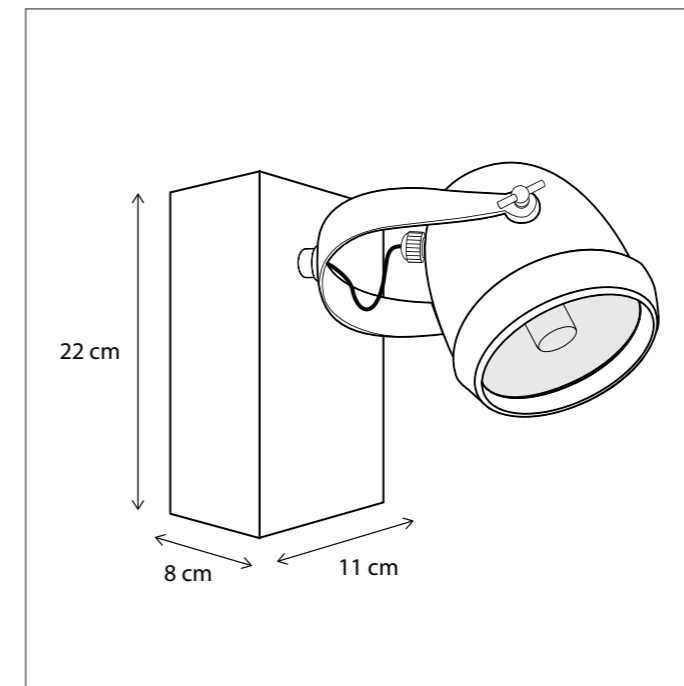

CODE	TYPE	FINISH	WATT	VOLT	FITTING
MAC0C1B35	Macro power projector on box	Bronze	35	230	GX8,5
MAC0C1B70	Macro power projector on box	Bronze	70	230	GX8,5
MAC1C1B35	Macro power projector on box	Brushed nickel	35	230	GX8,5
MAC1C1B70	Macro power projector on box	Brushed nickel	70	230	GX8,5
MAC2C1B35	Macro power projector on box	Chrome	35	230	GX8,5
MAC2C1B70	Macro power projector on box	Chrome	70	230	GX8,5

WALL | MACRO

WALL | MACRO

SCAN & DISCOVER
THE ADVANTAGE OF BRASS

Contact us for:
Customization & connectivity

SCAN & DISCOVER
OUR PATENTED KELVIN KILLER®

Contact us for:
Customization & connectivity

OUTDOOR

OUTDOOR