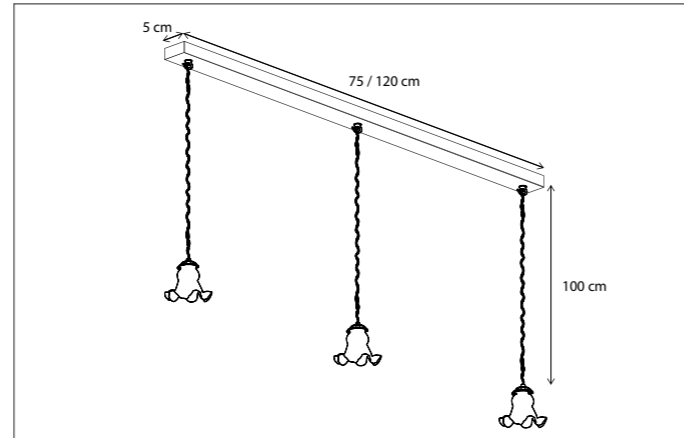

Glass not included, see p 475 for different options.
Lamps not included, consult light source guide for our advice.

62

CODE	TYPE	FINISH	WATT	VOLT	FITTING
MOE002P07	Moemoe on profile 75 cm - 2L	Bronze	2 X 6	230	BA15d
MOE003P12	Moemoe on profile 120 cm - 3L	Bronze	3 X 6	230	BA15d
MOE102P07	Moemoe on profile 75 cm - 2L	Brushed nickel	2 X 6	230	BA15d
MOE103P12	Moemoe on profile 120 cm - 3L	Brushed nickel	3 X 6	230	BA15d
MOE202P07	Moemoe on profile 75 cm - 2L	Chrome	2 X 6	230	BA15d
MOE203P12	Moemoe on profile 120 cm - 3L	Chrome	3 X 6	230	BA15d