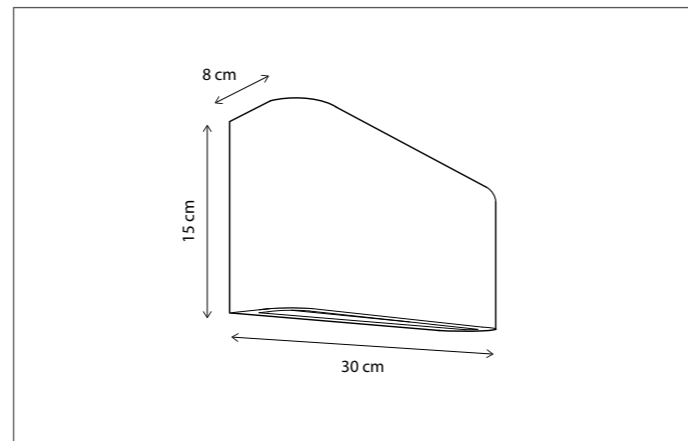

BEAUTIQUE PIPE

WALL

Built-in depth of minimal 12cm required for installation.
Lamps not included, consult light source guide for our advice.
Bellefeu® technology can be integrated.

264

CODE	TYPE	FINISH	WATT	VOLT	FITTING
ECW0C1002	Eclips wall	Bronze	1 x 9	230	R7S