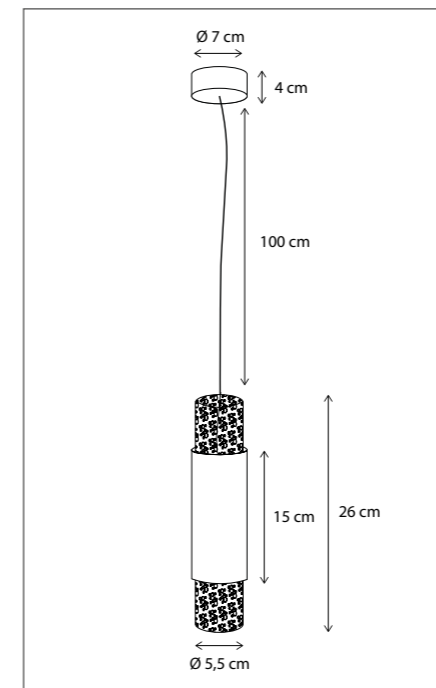

TUBELUM ON PROFILE

SUSPENSION

CODE	TYPE	FINISH	WATT	VOLT	FITTING
TBL004B15	Tubelum on profile 150 cm - 4L - 15 cm	Bronze	4 x 8	230	GU10
TBL004B25	Tubelum on profile 150 cm - 4L - 25 cm	Bronze	4 x 8	230	GU10
TBL004B40	Tubelum on profile 150 cm - 4L - 40 cm	Bronze	4 x 8	230	GU10
TBL004B80	Tubelum on profile 150 cm - 4L - 80 cm	Bronze	4 x 8	230	GU10
TBL005B15	Tubelum on profile 200 cm - 5L - 15 cm	Bronze	5 x 8	230	GU10
TBL005B25	Tubelum on profile 200 cm - 5L - 25 cm	Bronze	5 x 8	230	GU10
TBL005B40	Tubelum on profile 200 cm - 5L - 40 cm	Bronze	5 x 8	230	GU10
TBL005B80	Tubelum on profile 200 cm - 5L - 80 cm	Bronze	5 x 8	230	GU10

TISSELUM

SUSPENSION

Integrated LED.
The light reflects on polished mesh, resulting in a warm glow.

CODE	TYPE	FINISH	WATT	VOLT	FITTING
TIS001G15	Tissselum suspension 1L	Bronze	2 x 2,4	230	-

Contact us for:
Customization & connectivity

Contact us for:
Customization & connectivity