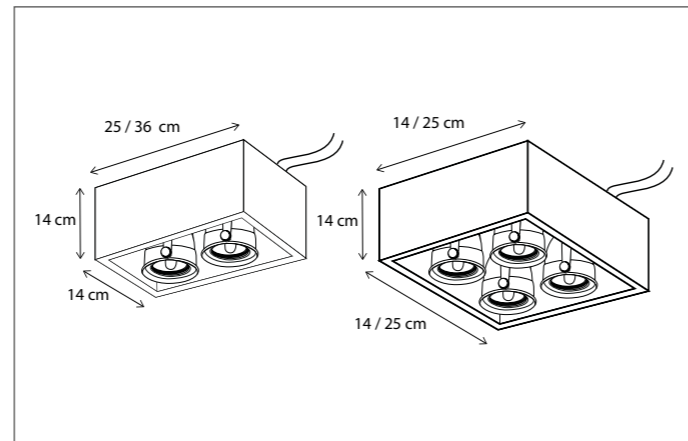

Q-BRI COMETE

CEILING

On request, these fixtures are also available with a GU10 fitting.

2 circuits that can be switched on/off separately, enabling 3 light effects:

1. Indirect illumination via an integrated LED strip
2. Direct (functional) light created by comète spots (Lamps not included, consult light source guide for our advice)
3. Combination of above

FILOU

CEILING

Lamps not included, consult light source guide for our advice.

76

CODE	TYPE	FINISH	WATT	VOLT	FITTING
QCO0L1U14	Q-Bri comète build up 1L - 14 x 14 cm	Bronze	8 + 6	230	BA15d
QCO0L2U25	Q-Bri comète build up 2L - 25 x 14 cm	Bronze	2 x 8 + 9	230	BA15d
QCO0L3U36	Q-Bri comète build up 3L - 36 x 14 cm	Bronze	3 x 8 + 12	230	BA15d
QCO0L4U25	Q-Bri comète build up 4L - 25 x 25 cm	Bronze	4 x 8 + 12	230	BA15d
QCO1L1U14	Q-Bri comète build up 1L - 14 x 14 cm	Brushed nickel	8 + 6	230	BA15d
QCO1L2U25	Q-Bri comète build up 2L - 25 x 14 cm	Brushed nickel	2 x 8 + 9	230	BA15d
QCO1L3U36	Q-Bri comète build up 3L - 36 x 14 cm	Brushed nickel	3 x 8 + 12	230	BA15d
QCO1L4U25	Q-Bri comète build up 4L - 25 x 25 cm	Brushed nickel	4 x 8 + 12	230	BA15d
QCO2L1U14	Q-Bri comète build up 1L - 14 x 14 cm	Chrome	8 + 6	230	BA15d
QCO2L2U25	Q-Bri comète build up 2L - 25 x 14 cm	Chrome	2 x 8 + 9	230	BA15d
QCO2L3U36	Q-Bri comète build up 3L - 36 x 14 cm	Chrome	3 x 8 + 12	230	BA15d
QCO2L4U25	Q-Bri comète build up 4L - 25 x 25 cm	Chrome	4 x 8 + 12	230	BA15d

77