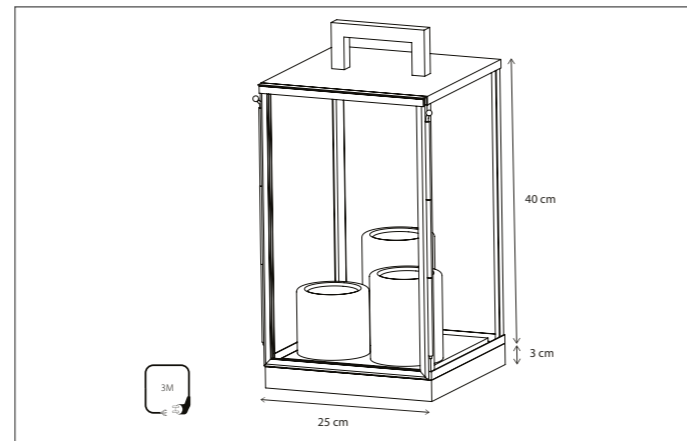

CODE	TYPE	FINISH	WATT	VOLT	FITTING
BVO001D53	Bellefeu® vitrine lantern outdoor - 1 candle glass	Bronze	2,4	230	-
BVO003D53	Bellefeu® vitrine lantern outdoor - 3 candles glass	Bronze	3 x 2,4	230	-
BAO001D53	Bellefeu® vitrine lantern outdoor - 1 candle alabaster	Bronze	2,4	230	-
BAO003D53	Bellefeu® vitrine lantern outdoor - 3 candles alabaster	Bronze	3 x 2,4	230	-