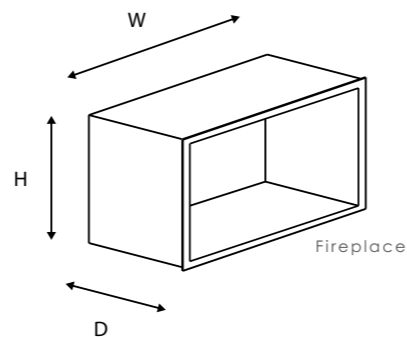

STEP 5: Measure the dimensions of your fireplace. W x D x H

Control systems: prefer dimming via a switch on the wall or via home automation? Contact us for the various options.

Contact us for:
Customization & connectivity