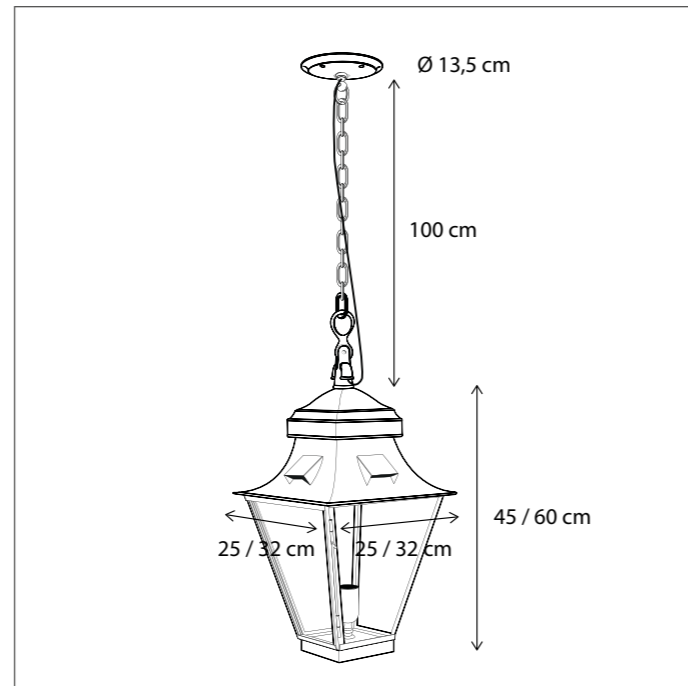

GRACIEUZE LANTERN SMALL/NORMAL

SUSPENSION

An extra spot can be added in the ceiling of the normal variant (1L --> 2L).
Lamps not included, consult light source guide for our advice.

GRACIEUZE LANTERN GRAND

SUSPENSION

4 extra spots can be added in the ceiling of the grand variant (4L --> 8L).
Lamps not included, consult light source guide for our advice.

462

CODE	TYPE	FINISH	WATT	VOLT	FITTING
GRA001CS3	Gracieuze lantern small 1L	Bronze	15	230	E27
GRA001CS5	Gracieuze lantern normal 1L	Bronze	15	230	E27
GRA002CS5	Gracieuze lantern normal 2L	Bronze	15 + 8	230	E27 + GU10

463