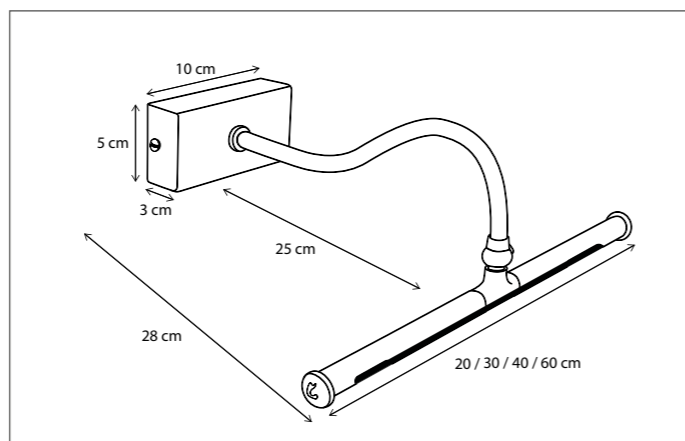

Customise your product with the connection system, see p482 accessories.

MATISSE RECTANGULAR BASE

PICTURE LIGHT

CODE	TYPE	FINISH	WATT	VOLT	FITTING
MAT127R40	Matisse rectangular base 2700K - 40 cm	Brushed nickel	4,2	230	-
MAT127R60	Matisse rectangular base 2700K - 60 cm	Brushed nickel	7	230	-
MAT222R20	Matisse rectangular base 2200K - 20 cm	Chrome	1,4	230	-
MAT222R30	Matisse rectangular base 2200K - 30 cm	Chrome	2,8	230	-
MAT222R40	Matisse rectangular base 2200K - 40 cm	Chrome	4,2	230	-
MAT222R60	Matisse rectangular base 2200K - 60 cm	Chrome	7	230	-
MAT227R20	Matisse rectangular base 2700K - 20 cm	Chrome	1,4	230	-
MAT227R30	Matisse rectangular base 2700K - 30 cm	Chrome	2,8	230	-
MAT227R40	Matisse rectangular base 2700K - 40 cm	Chrome	4,2	230	-
MAT227R60	Matisse rectangular base 2700K - 60 cm	Chrome	7	230	-
MAT322R20	Matisse rectangular base 2200K - 20 cm	Polished brass	1,4	230	-
MAT322R30	Matisse rectangular base 2200K - 30 cm	Polished brass	2,8	230	-
MAT322R40	Matisse rectangular base 2200K - 40 cm	Polished brass	4,2	230	-
MAT322R60	Matisse rectangular base 2200K - 60 cm	Polished brass	7	230	-
MAT327R20	Matisse rectangular base 2700K - 20 cm	Polished brass	1,4	230	-
MAT327R30	Matisse rectangular base 2700K - 30 cm	Polished brass	2,8	230	-
MAT327R40	Matisse rectangular base 2700K - 40 cm	Polished brass	4,2	230	-
MAT327R60	Matisse rectangular base 2700K - 60 cm	Polished brass	7	230	-

CODE	TYPE	FINISH	WATT	VOLT	FITTING
MAT022R20	Matisse rectangular base 2200K - 20 cm	Bronze	1,4	230	-
MAT022R30	Matisse rectangular base 2200K - 30 cm	Bronze	2,8	230	-
MAT022R40	Matisse rectangular base 2200K - 40 cm	Bronze	4,2	230	-
MAT022R60	Matisse rectangular base 2200K - 60 cm	Bronze	7	230	-
MAT027R20	Matisse rectangular base 2700K - 20 cm	Bronze	1,4	230	-
MAT027R30	Matisse rectangular base 2700K - 30 cm	Bronze	2,8	230	-
MAT027R40	Matisse rectangular base 2700K - 40 cm	Bronze	4,2	230	-
MAT027R60	Matisse rectangular base 2700K - 60 cm	Bronze	7	230	-
MAT122R20	Matisse rectangular base 2200K - 20 cm	Brushed nickel	1,4	230	-
MAT122R30	Matisse rectangular base 2200K - 30 cm	Brushed nickel	2,8	230	-
MAT122R40	Matisse rectangular base 2200K - 40 cm	Brushed nickel	4,2	230	-
MAT122R60	Matisse rectangular base 2200K - 60 cm	Brushed nickel	7	230	-
MAT127R20	Matisse rectangular base 2700K - 20 cm	Brushed nickel	1,4	230	-
MAT127R30	Matisse rectangular base 2700K - 30 cm	Brushed nickel	2,8	230	-

Contact us for:

Customization & connectivity

Contact us for:

Customization & connectivity

288

289