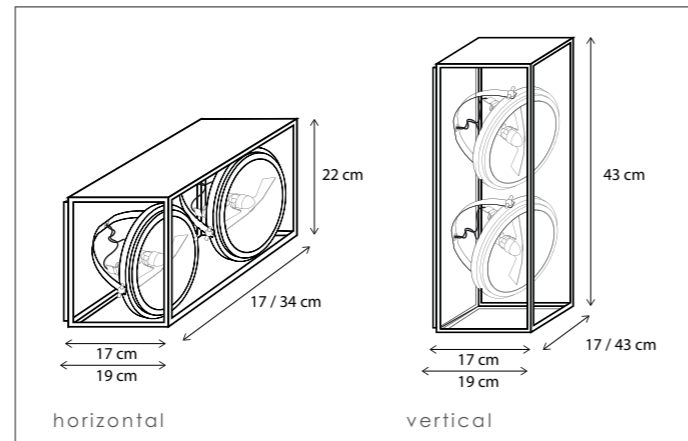

VITRINE UP & DOWN

WALL

Lamps not included, consult light source guide for our advice.

368

CODE	TYPE	FINISH	WATT	VOLT	FITTING
VIT001004	Vitrine wall centonze 1L horizontal 17 x 22 cm	Bronze	12	230	G53
VIT002004	Vitrine wall centonze 2L horizontal 34 x 22 cm	Bronze	2 x 12	230	G53
VIT002005	Vitrine wall centonze 2L vertical 17 x 43 cm	Bronze	2 x 12	230	G53
VIT004009	Vitrine wall centonze 4L vertical 43 x 43 cm	Bronze	4 x 12	230	G53
VIT102004	Vitrine wall centonze 1L horizontal 17 x 22 cm	Brushed nickel	12	230	G53
VIT101004	Vitrine wall centonze 2L horizontal 34 x 22 cm	Brushed nickel	2 x 12	230	G53
VIT102005	Vitrine wall centonze 2L vertical 17 x 43 cm	Brushed nickel	2 x 12	230	G53
VIT104009	Vitrine wall centonze 4L vertical 43 x 43 cm	Brushed nickel	4 x 12	230	G53
VIT201004	Vitrine wall centonze 1L horizontal 17 x 22 cm	Chrome	12	230	G53
VIT202004	Vitrine wall centonze 2L horizontal 34 x 22 cm	Chrome	2 x 12	230	G53
VIT202005	Vitrine wall centonze 2L vertical 17 x 43 cm	Chrome	2 x 12	230	G53
VIT204009	Vitrine wall centonze 4L vertical 43 x 43 cm	Chrome	4 x 12	230	G53