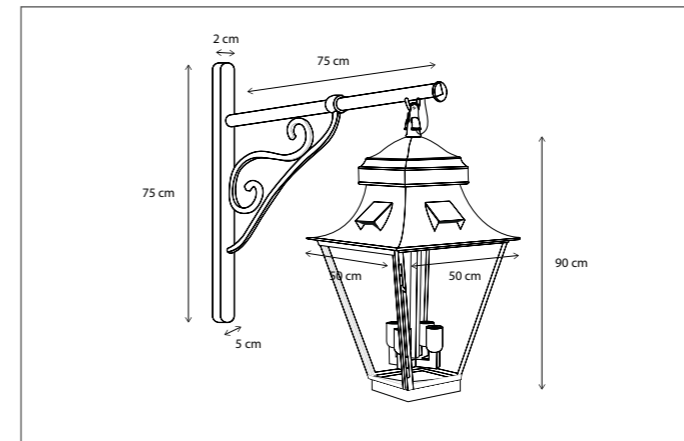

CODE	TYPE	FINISH	WATT	VOLT	FITTING
GRA001WB3	Gracieuze wall on bracket small 1L	Bronze	15	230	E27
GRA001WB5	Gracieuze wall on bracket normal 1L	Bronze	15	230	E27
GRA002WB5	Gracieuze wall on bracket normal 2L	Bronze	15 + 8	230	E27 + GU10

377