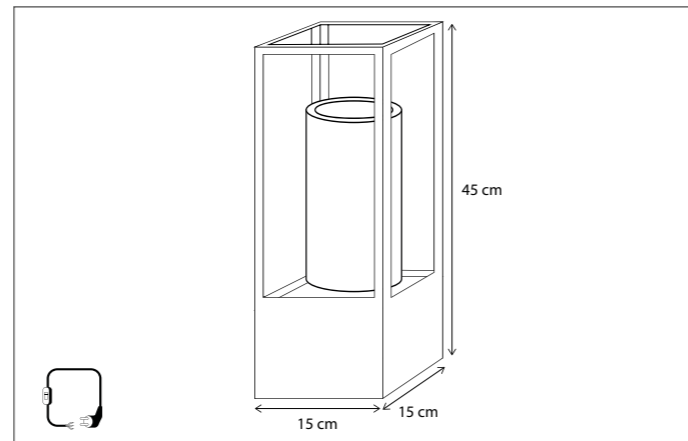

BELLEFEU® VITRINE

TABLE

Integrated push dimmer for adjustable candle effect.

For control/connectivity options, see p494 accessories.

BELLEFEU® ON BATTERY

TABLE

Charging Li-Ion battery takes 3 hours.
Autonomy of the lamp is 40 hours in maximum mode.
AC/DC charger with plug connector is included.

302

CODE	TYPE	FINISH	WATT	VOLT	FITTING
BVT001D45	Bellefeu® vitrine table - 1 candle wax	Bronze	2,4	230	-
BVT101D45	Bellefeu® vitrine table - 1 candle wax	Brushed nickel	2,4	230	-
BVT201D45	Bellefeu® vitrine table - 1 candle wax	Chrome	2,4	230	-
BAT001D45	Bellefeu® vitrine table - 1 candle alabaster	Bronze	2,4	230	-
BAT101D45	Bellefeu® vitrine table - 1 candle alabaster	Brushed nickel	2,4	230	-
BAT201D45	Bellefeu® vitrine table - 1 candle alabaster	Chrome	2,4	230	-

303