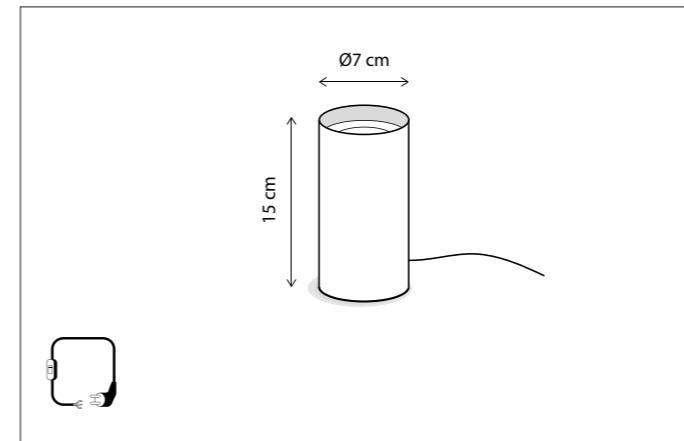

CODE	TYPE	FINISH	WATT	VOLT	FITTING
TBL001F15	Tubelum floor 15 cm	Bronze	8	230	GU10

SCAN & DISCOVER
OUR PATENTED KELVIN KILLER®

Contact us for:
Customization & connectivity

Contact us for:
Customization & connectivity