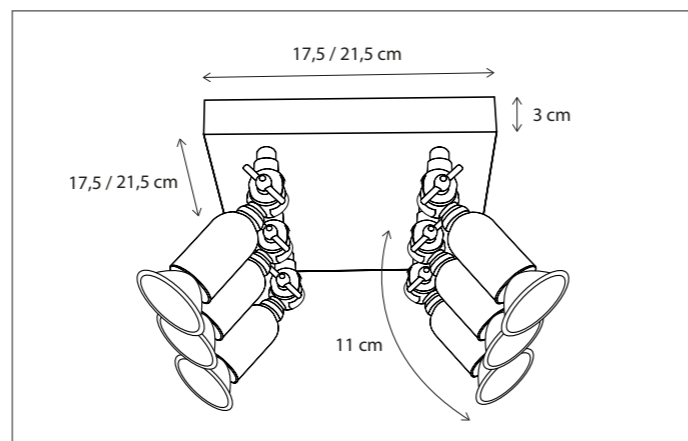

FISTON ON ROUND PLATE LARGE

SPOT

Available in 2 versions: GU10 (no driver required) or BA15d (driver required & included).

Lamps not included, consult light source guide for our advice.

188

189

CODE	TYPE	FINISH	WATT	VOLT	FITTING
FIH004V17	Fiston on square base 4L	Bronze	4 x 8	230	GU10
FIH006V21	Fiston on square base 6L	Bronze	6 x 8	230	GU10
FIH104V17	Fiston on square base 4L	Brushed nickel	4 x 8	230	GU10
FIH106V21	Fiston on square base 6L	Brushed nickel	6 x 8	230	GU10
FIH204V17	Fiston on square base 4L	Chrome	4 x 8	230	GU10
FIH206V21	Fiston on square base 6L	Chrome	6 x 8	230	GU10
FIS0L4V17	Fiston on square base 4L	Bronze	4 x 8	230	BA15d
FIS0L6V21	Fiston on square base 6L	Bronze	6 x 8	230	BA15d
FIS1L4V17	Fiston on square base 4L	Brushed nickel	4 x 8	230	BA15d
FIS1L6V21	Fiston on square base 6L	Brushed nickel	6 x 8	230	BA15d
FIS2L4V17	Fiston on square base 4L	Chrome	4 x 8	230	BA15d
FIS2L6V21	Fiston on square base 6L	Chrome	6 x 8	230	BA15d