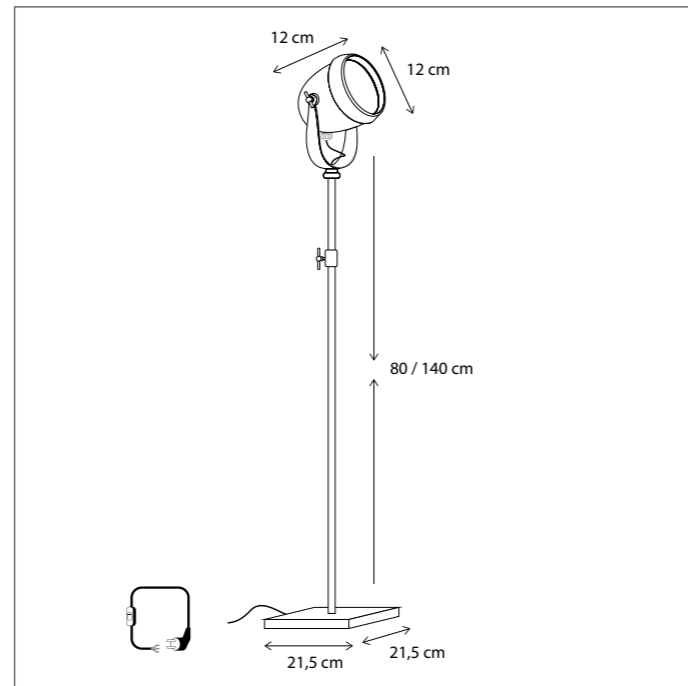

MACRO

FLOOR

For warmer light, add Kelvin Killer® - see p 474.
Lamps not included, consult light source guide for our advice.
Lamp includes a floor slide dimmer.

TUBELUM

FLOOR

The light source is easy to move up and down, enabling you to change the light effect.
Inside is polished brass to create a warm glow.
Lamp includes a floor slide dimmer.
Lamps not included, consult light source guide for our advice.

330

CODE	TYPE	FINISH	WATT	VOLT	FITTING
MAC001FLI	Macro floor	Bronze	12	230	G53
MAC101FLI	Macro floor	Brushed nickel	12	230	G53
MAC201FLI	Macro floor	Chrome	12	230	G53

331