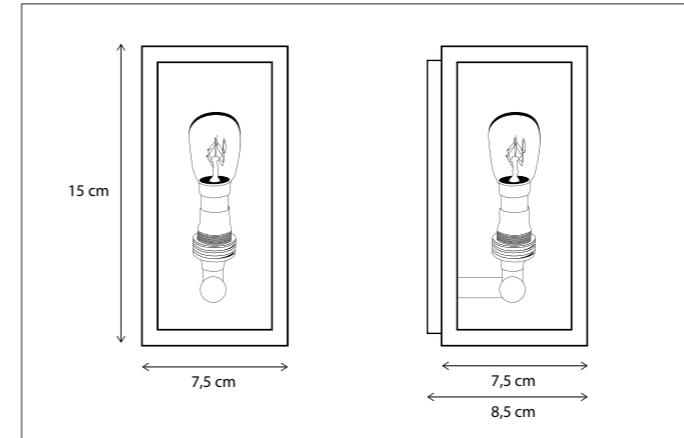

CODE	TYPE	FINISH	WATT	VOLT	FITTING
VIP001001	Vitrine petite wall 1L	Bronze	6	230	BA15d
VIP101001	Vitrine petite wall 1L	Brushed nickel	6	230	BA15d
VIP201001	Vitrine petite wall 1L	Chrome	6	230	BA15d

Contact us for:
Customization & connectivity

Contact us for:
Customization & connectivity

SCAN & DISCOVER
THE ADVANTAGE OF BRASS