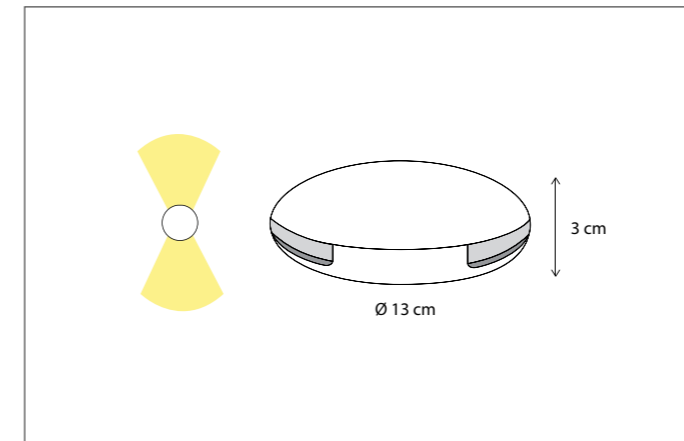

CODE	TYPE	FINISH	WATT	VOLT	FITTING
GAL001001	Galed 90°	Bronze	1,5	24	-
GAL101001	Galed 90°	Brushed nickel	1,5	24	-
GAL201001	Galed 90°	Chrome	1,5	24	-

421