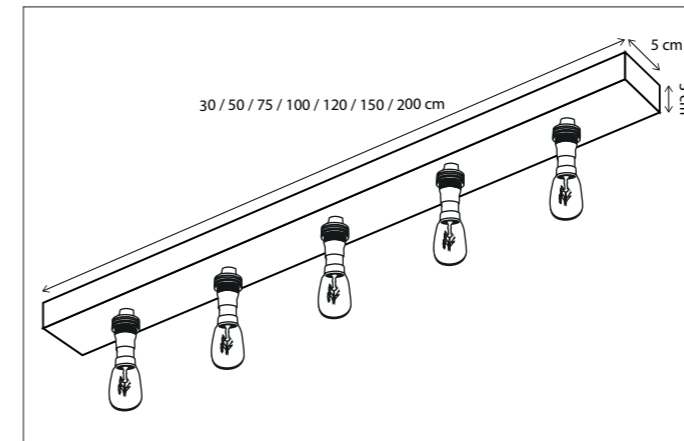

CODE	TYPE	FINISH	WATT	VOLT	FITTING
BAR003B03	Barron on profile 30 cm - 3L	Bronze	3 x 6	230	BA15d
BAR005B05	Barron on profile 50 cm - 5L	Bronze	5 x 6	230	BA15d
BAR007B07	Barron on profile 75 cm - 7L	Bronze	7 x 6	230	BA15d
BAR010B10	Barron on profile 100 cm - 10L	Bronze	10 x 6	230	BA15d
BAR012B12	Barron on profile 120 cm - 12L	Bronze	12 x 6	230	BA15d
BAR015B15	Barron on profile 150 cm - 15L	Bronze	15 x 6	230	BA15d
BAR020B20	Barron on profile 200 cm - 20L	Bronze	20 x 6	230	BA15d
BAR103B03	Barron on profile 30 cm - 3L	Brushed nickel	3 x 6	230	BA15d
BAR105B05	Barron on profile 50 cm - 5L	Brushed nickel	5 x 6	230	BA15d
BAR107B07	Barron on profile 75 cm - 7L	Brushed nickel	7 x 6	230	BA15d

See next page for more models.

Contact us for:
Customization & connectivity