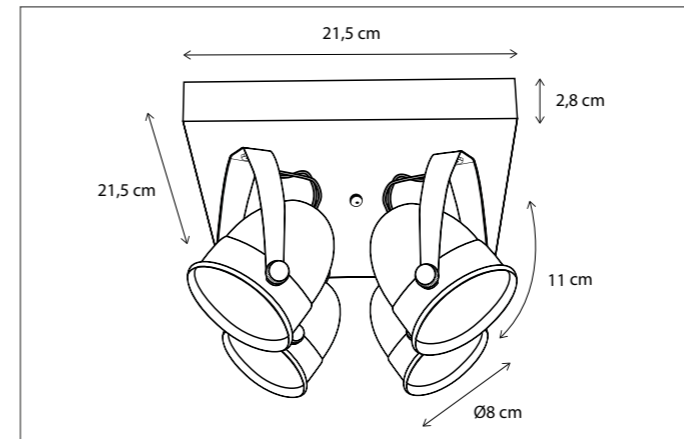

CODE	TYPE	FINISH	WATT	VOLT	FITTING
COM0L4V21	Comète on square base 4L	Bronze	4 x 8	230	GU10
COM1L4V21	Comète on square base 4L	Brushed nickel	4 x 8	230	GU10
COM2L4V21	Comète on square base 4L	Chrome	4 x 8	230	GU10
COM004V21	Comète on square base 4L	Bronze	4 x 8	230	BA15d
COM104V21	Comète on square base 4L	Brushed nickel	4 x 8	230	BA15d
COM204V21	Comète on square base 4L	Chrome	4 x 8	230	BA15d

Contact us for:
Customization & connectivity