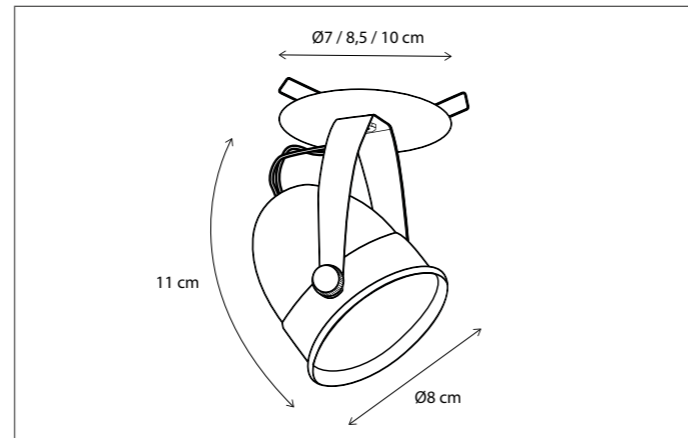

COMETE DISC WITH SPRINGS

SPOT

Available in 2 versions: GU10 (no driver required) or BA15d (driver required).
For BA15d, select the correct driver p486 accessories.
Lamps not included, consult light source guide for our advice.

COMETE DISC WITH SPRINGS

SPOT

CODE	TYPE	FINISH	WATT	VOLT	FITTING
COM001170	Comète disc with springs 7 cm	Bronze	8	12	BA15d
COM001185	Comète disc with springs 8,5 cm	Bronze	8	12	BA15d
COM001110	Comète disc with springs 10 cm	Bronze	8	12	BA15d
COM101170	Comète disc with springs 7 cm	Brushed nickel	8	12	BA15d
COM101185	Comète disc with springs 8,5 cm	Brushed nickel	8	12	BA15d
COM101110	Comète disc with springs 10 cm	Brushed nickel	8	12	BA15d
COM201170	Comète disc with springs 7 cm	Chrome	8	12	BA15d
COM201185	Comète disc with springs 8,5 cm	Chrome	8	12	BA15d
COM201110	Comète disc with springs 10 cm	Chrome	8	12	BA15d

124

125

CODE	TYPE	FINISH	WATT	VOLT	FITTING
COM0L1170	Comète disc with springs 7 cm	Bronze	8	230	GU10
COM0L1185	Comète disc with springs 8,5 cm	Bronze	8	230	GU10
COM0L1110	Comète disc with springs 10 cm	Bronze	8	230	GU10
COM1L1170	Comète disc with springs 7 cm	Brushed nickel	8	230	GU10
COM1L1185	Comète disc with springs 8,5 cm	Brushed nickel	8	230	GU10
COM1L1110	Comète disc with springs 10 cm	Brushed nickel	8	230	GU10
COM2L1170	Comète disc with springs 7 cm	Chrome	8	230	GU10
COM2L1185	Comète disc with springs 8,5 cm	Chrome	8	230	GU10
COM2L1110	Comète disc with springs 10 cm	Chrome	8	230	GU10

Contact us for:
Customization & connectivity

Contact us for:
Customization & connectivity