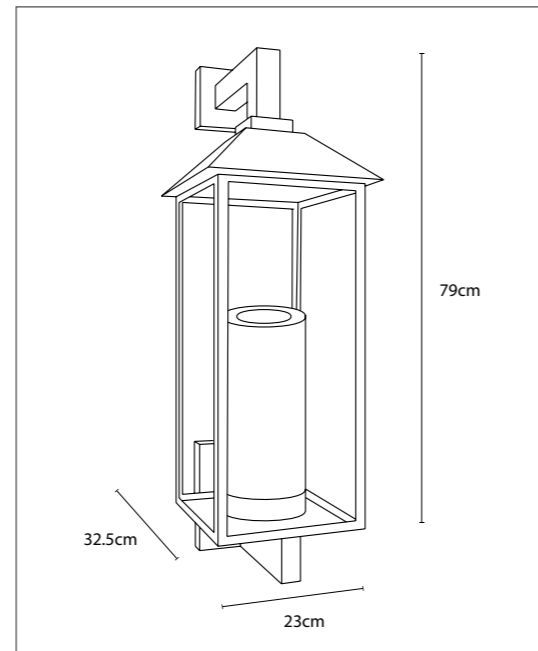

NOBLESSE BELLEFEU

WALL

Integrated push dimmer for adjustable candle effect.
For control/connectivity options, see p494 accessories.

NOBLESSE E27

WALL

Lamps not included, consult light source guide for our advice.

374

CODE	TYPE	FINISH	WATT	VOLT	FITTING
NBL0B1W50	Noblesse bellefeu wall - 1 candle alabaster	Bronze	2,4	230	-

375