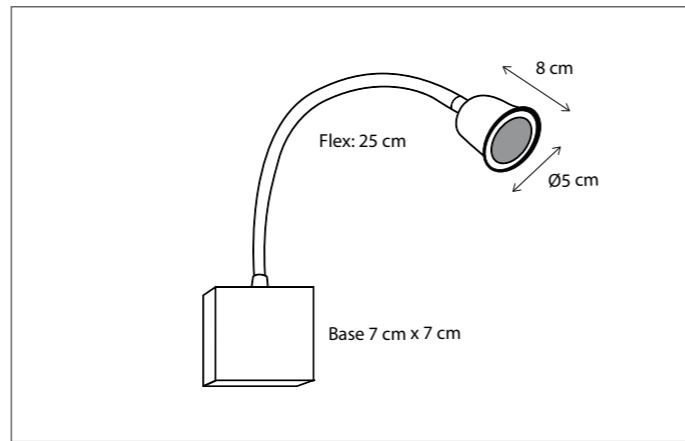

LISIBLE FLEURE

WALL

Switch can be integrated, see p492 accessories.
Lamps not included, consult light source guide for our advice.

LISIBLE FLEURE TWIN

WALL

Switch can be integrated, see p492 accessories.
Lamps not included, consult light source guide for our advice.

270

CODE	TYPE	FINISH	WATT	VOLT	FITTING
LFL01V70	Lisible fleure wall	Bronze	5	230	G4
LFL11V70	Lisible fleure wall	Brushed nickel	5	230	G4
LFL21V70	Lisible fleure wall	Chrome	5	230	G4

Contact us for:
Customization & connectivity

271