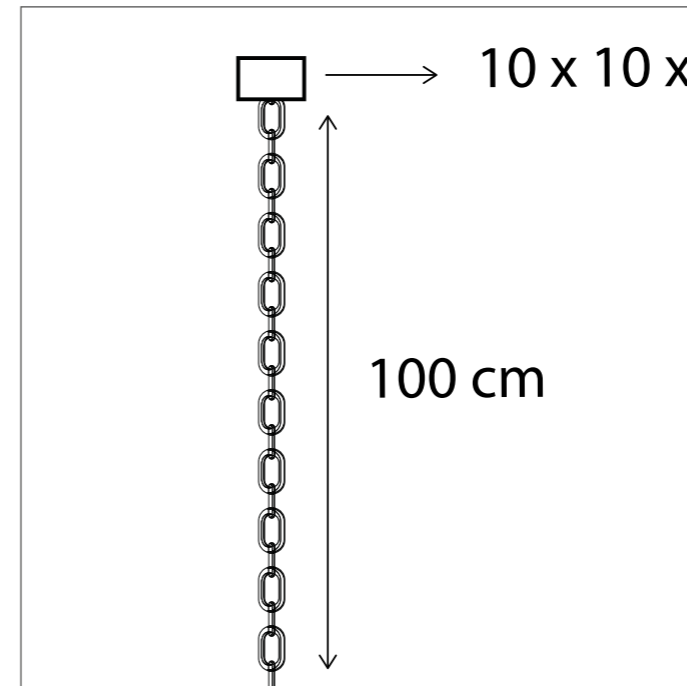

CODE	TYPE	FINISH	WATT	VOLT	FITTING
VIP004645	Vitrine petite lantern 4L	Bronze	4 x 6	230	BA15d
VIP104645	Vitrine petite lantern 4L	Brushed nickel	4 x 6	230	BA15d
VIP204645	Vitrine petite lantern 4L	Chrome	4 x 6	230	BA15d

Contact us for:
Customization & connectivity