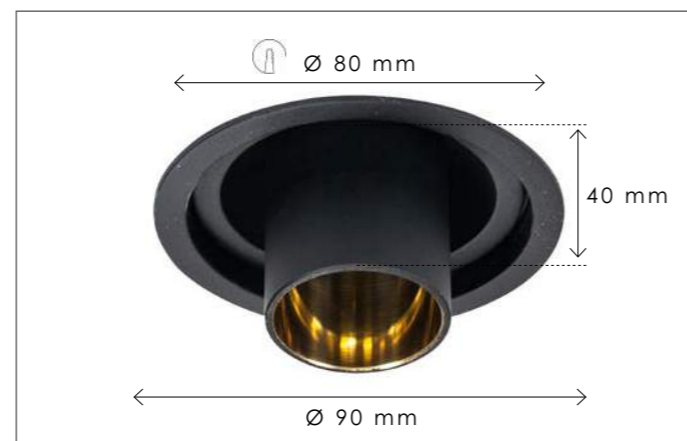

AUREOLE LONG TUBE

RECESSED

Lamps not included, consult light source guide for our advice.
For warmer light, add Kelvin Killer® - see p 474.
Built-in depth is 12cm.

AUREOLE GOLD REFLECTOR

RECESSED

Lamps not included, consult light source guide for our advice.
For warmer light, add Kelvin Killer® - see p 474.
Built-in depth is 12cm.

216

CODE	TYPE	FINISH	WATT	VOLT	FITTING
AUR501LT1	Aureole long tube	White	8	230	GU10
AUR801LT1	Aureole long tube	Black	8	230	GU10

217