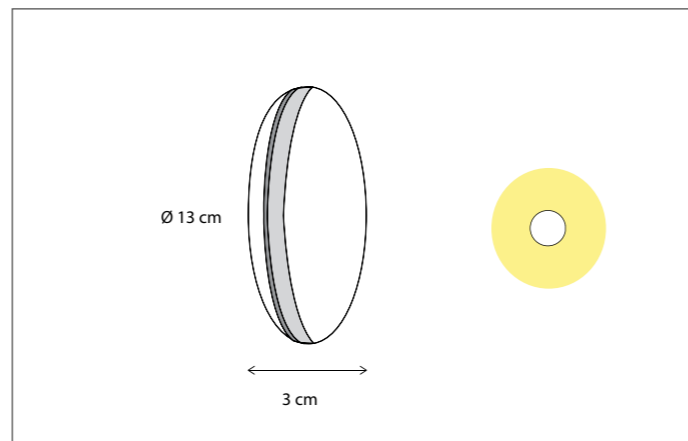

Contact us for:
Customization & connectivity

GALED 360°

WALL

Select the correct driver, see p 487.

GRILLE CARRE

WALL

Integrated LED (2700K).

280