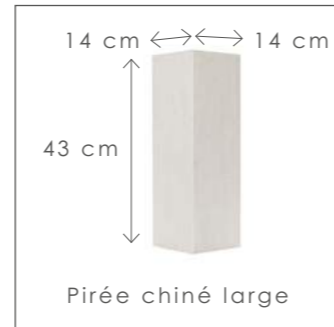

Blanc cassé large

Pirée chiné large

CODE

TYPE

FINISH

SHSEV4BLC	Shade blanc cassé small E27
SHSEV4LPC	Shade pirée chiné small E27
SHSEVPBLC	Shade blanc cassé large E27
SHSEVPLPC	Shade pirée chiné large E27

Blanc cassé
Pirée chiné
Blanc cassé
Pirée chiné

Contact us for:
Customization & connectivity