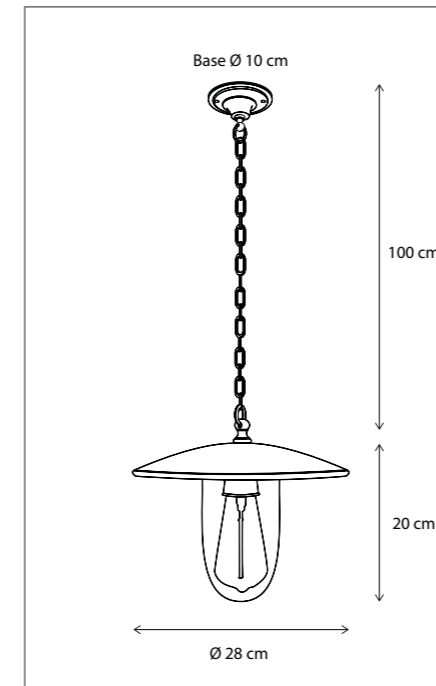

CODE	TYPE	FINISH	WATT	VOLT	FITTING
ELB001200	Elébase on chain	Bronze	15	230	E27
ELB101200	Elébase on chain	Brushed nickel	15	230	E27
ELB201200	Elébase on chain	Chrome	15	230	E27

Contact us for:
Customization & connectivity