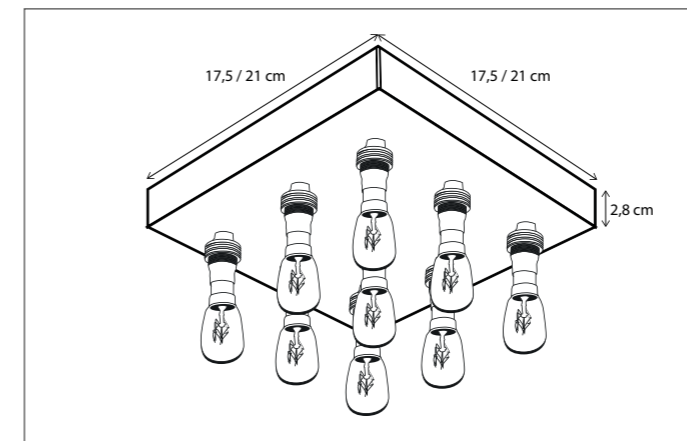

BARRON ON PROFILE

CEILING

CODE	TYPE	FINISH	WATT	VOLT	FITTING
BAR110B10	Barron on profile 100 cm - 10L	Brushed nickel	10 x 6	230	BA15d
BAR112B12	Barron on profile 120 cm - 12L	Brushed nickel	12 x 6	230	BA15d
BAR115B15	Barron on profile 150 cm - 15L	Brushed nickel	15 x 6	230	BA15d
BAR120B20	Barron on profile 200 cm - 20L	Brushed nickel	20 x 6	230	BA15d
BAR203B03	Barron on profile 30 cm - 3L	Chrome	3 x 6	230	BA15d
BAR205B05	Barron on profile 50 cm - 5L	Chrome	5 x 6	230	BA15d
BAR207B07	Barron on profile 75 cm - 7L	Chrome	7 x 6	230	BA15d
BAR210B10	Barron on profile 100 cm - 10L	Chrome	10 x 6	230	BA15d
BAR212B12	Barron on profile 120 cm - 12L	Chrome	12 x 6	230	BA15d
BAR215B15	Barron on profile 150 cm - 15L	Chrome	15 x 6	230	BA15d
BAR220B20	Barron on profile 200 cm - 20L	Chrome	20 x 6	230	BA15d

BARRON ON SQUARE BASE

CEILING

Lamps not included, consult light source guide for our advice.

CODE	TYPE	FINISH	WATT	VOLT	FITTING
BAR009V17	Barron on square base 9L	Bronze	9 x 6	230	BA15d
BAR016V21	Barron on square base 16L	Bronze	16 x 6	230	BA15d
BAR109V17	Barron on square base 9L	Brushed nickel	9 x 6	230	BA15d
BAR116V21	Barron on square base 16L	Brushed nickel	16 x 6	230	BA15d
BAR209V17	Barron on square base 9L	Chrome	9 x 6	230	BA15d
BAR216V21	Barron on square base 16L	Chrome	16 x 6	230	BA15d

Contact us for:
Customization & connectivity

Contact us for:
Customization & connectivity