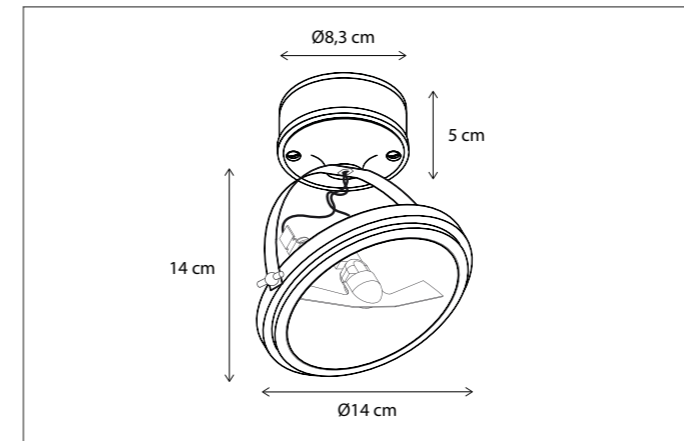

CODE	TYPE	FINISH	WATT	VOLT	FITTING
CEN01F83	Centonze on round base	Bronze	15	230	G53
CEN11F83	Centonze on round base	Brushed nickel	15	230	G53
CEN21F83	Centonze on round base	Chrome	15	230	G53

SCAN & DISCOVER
OUR PATENTED KELVIN KILLER®

Contact us for:
Customization & connectivity

Contact us for:
Customization & connectivity