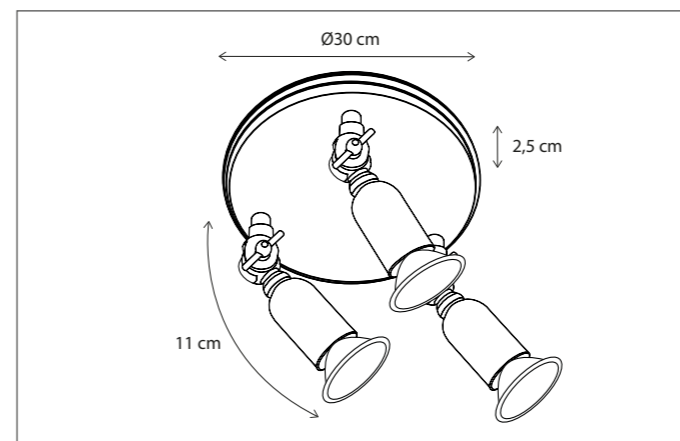

FISTON ON ROUND PLATE LARGE

SPOT

Available in 2 versions: GU10 (no driver required) or BA15d (driver required & included).

Lamps not included, consult light source guide for our advice.

188

189

CODE	TYPE	FINISH	WATT	VOLT	FITTING
FIH004V17	Fiston on square base 4L	Bronze	4 x 8	230	GU10
FIH006V21	Fiston on square base 6L	Bronze	6 x 8	230	GU10
FIH104V17	Fiston on square base 4L	Brushed nickel	4 x 8	230	GU10
FIH106V21	Fiston on square base 6L	Brushed nickel	6 x 8	230	GU10
FIH204V17	Fiston on square base 4L	Chrome	4 x 8	230	GU10
FIH206V21	Fiston on square base 6L	Chrome	6 x 8	230	GU10
FIS0L4V17	Fiston on square base 4L	Bronze	4 x 8	230	BA15d
FIS0L6V21	Fiston on square base 6L	Bronze	6 x 8	230	BA15d
FIS1L4V17	Fiston on square base 4L	Brushed nickel	4 x 8	230	BA15d
FIS1L6V21	Fiston on square base 6L	Brushed nickel	6 x 8	230	BA15d
FIS2L4V17	Fiston on square base 4L	Chrome	4 x 8	230	BA15d
FIS2L6V21	Fiston on square base 6L	Chrome	6 x 8	230	BA15d