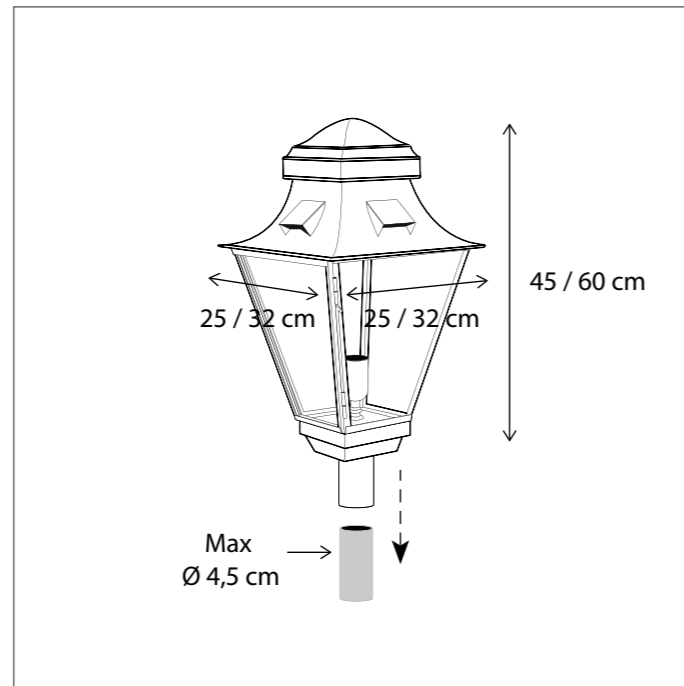

GRACIEUZE POLE SMALL/NORMAL

GROUND & POLE

An extra spot can be added in the ceiling of the normal variant (1L --> 2L).

Pole available on request.

Lamps not included, consult light source guide for our advice.

GRACIEUZE POLE GRAND

GROUND & POLE

4 extra GU10 spots can be added in the ceiling of the grand variant (4L --> 8L).

Lamps not included, consult light source guide for our advice.

434

CODE	TYPE	FINISH	WATT	VOLT	FITTING
GRA001TM3	Gracieuze pole small 1L	Bronze	15	230	E27
GRA001TM5	Gracieuze pole normal 1L	Bronze	15	230	E27
GRA002TM5	Gracieuze pole normal 2L	Bronze	15 + 8	230	E27 + GU10

435