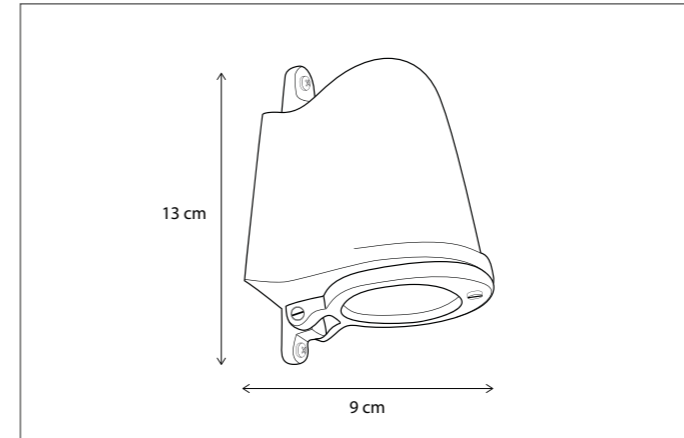

CODE	TYPE	FINISH	WATT	VOLT	FITTING
BAL001002	Balume wall	Bronze	8	230	GU10
BAL101002	Balume wall	Brushed nickel	8	230	GU10
BAL201002	Balume wall	Chrome	8	230	GU10
BAL301002	Balume wall	Polished brass	8	230	GU10

WALL | BELLEFEU®

OUTDOOR

SCAN & DISCOVER
THE BELLEFEU EFFECT

Contact us for:
Customization & connectivity

WALL | BALUME

OUTDOOR

SCAN & DISCOVER
THE ADVANTAGE OF BRASS

Contact us for:
Customization & connectivity