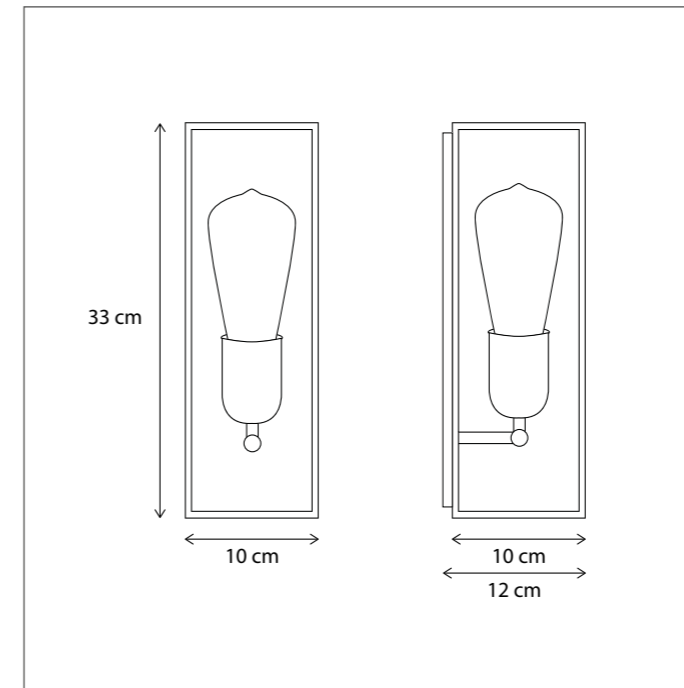

CODE	TYPE	FINISH	WATT	VOLT	FITTING
VIT001007	Vitrine wall small 1L	Bronze	15	230	E27
VIT101007	Vitrine wall small 1L	Brushed nickel	15	230	E27
VIT201007	Vitrine wall small 1L	Chrome	15	230	E27
VIT301007	Vitrine wall small 1L	Polished brass	15	230	E27

Contact us for:
Customization & connectivity