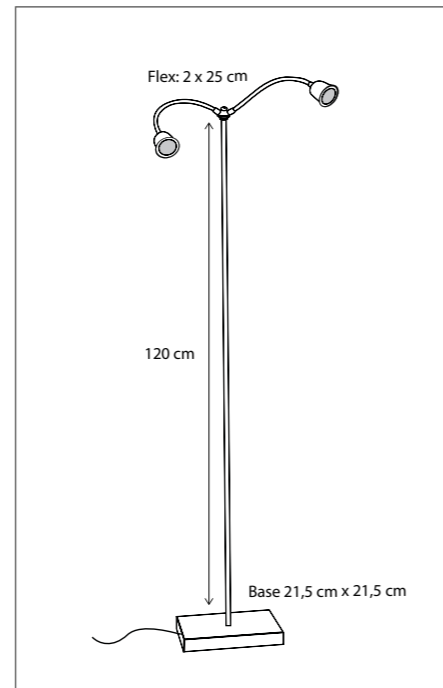

LISIBLE FLEURE TWIN

FLOOR

Lamp includes a floor slide dimmer.
Lamps not included, consult light source guide for our advice.

LIT

FLOOR

Lamp includes a floor slide dimmer.
Lamps not included, consult light source guide for our advice.

336

CODE	TYPE	FINISH	WATT	VOLT	FITTING
LFT01FLO	Lisible fleure twin floor	Bronze	2 x 5	230	G4
LFT11FLO	Lisible fleure twin floor	Brushed nickel	2 x 5	230	G4
LFT21FLO	Lisible fleure twin floor	Chrome	2 x 5	230	G4

Contact us for:
Customization & connectivity

337