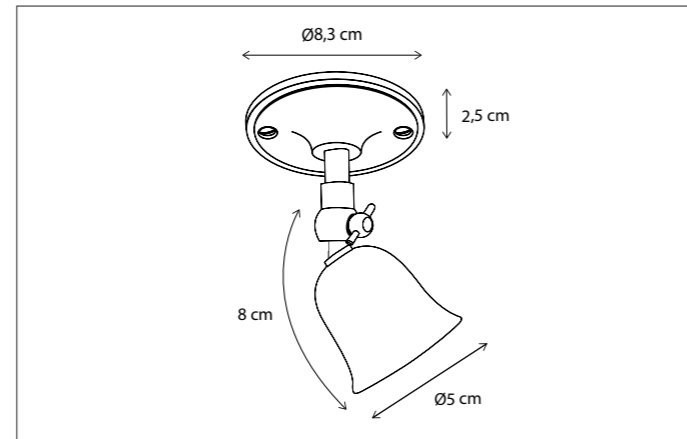

FLEURE MOUNTED BASE

SPOT

Select the correct driver, see p486 accessories.
Lamps not included, consult light source guide for our advice.

FLEURE ON ROUND BASE

SPOT

Lamps not included, consult light source guide for our advice.

156

CODE	TYPE	FINISH	WATT	VOLT	FITTING
FLE0L1G83	Fleure mounted base	Bronze	5	12	G4
FLE1L1G83	Fleure mounted base	Brushed nickel	5	12	G4
FLE2L1G83	Fleure mounted base	Chrome	5	12	G4

Contact us for:
Customization & connectivity

157