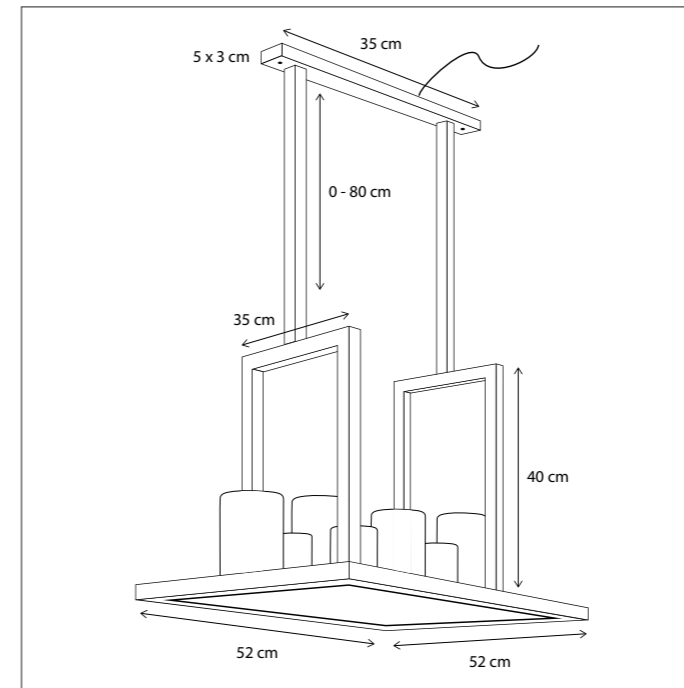

CODE	TYPE	FINISH	WATT	VOLT	FITTING
BSC007D52	Bellefeu® carré - 7 candles wax	Bronze	7 x 2,4 + 23,6	230	-
BAC007D52	Bellefeu® carré - 7 candles alabaster	Bronze	7 x 2,4 + 23,6	230	-

SCAN & DISCOVER
THE BELLEFEU EFFECT

Contact us for:
Customization & connectivity

Contact us for:
Customization & connectivity