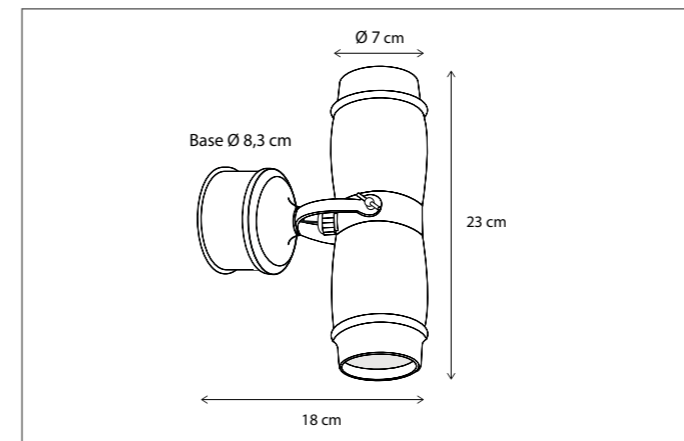

CODE	TYPE	FINISH	WATT	VOLT	FITTING
MIC002001	Micro up & down mounted base	Bronze	2 x 6	230	GU10
MIC102001	Micro up & down mounted base	Brushed nickel	2 x 6	230	GU10
MIC202001	Micro up & down mounted base	Chrome	2 x 6	230	GU10

359