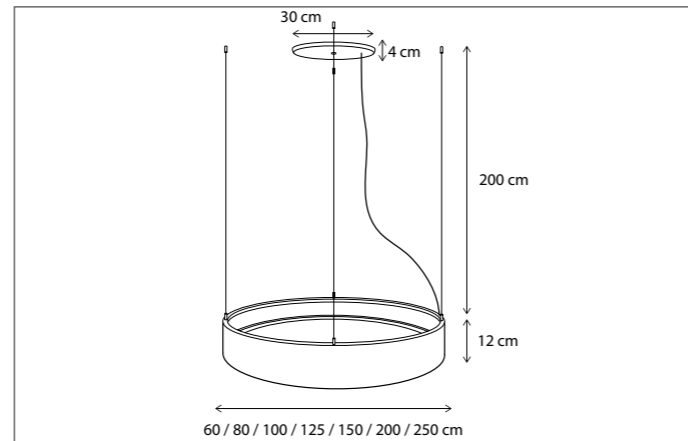

ECLIPS ROUND

SUSPENSION

2 integrated LED-strips (top and bottom).
For control/connectivity options, see p494 accessories.

ECLIPS OVAL

SUSPENSION

2 integrated LED-strips 2700K (top and bottom).
For control/connectivity options, see p494 accessories.

34

CODE	TYPE	FINISH	WATT	VOLT	FITTING
ECS05IR06	Eclips suspension round 60 cm	Bronze	2 x 21	230	-
ECS05IR08	Eclips suspension round 80 cm	Bronze	2 x 27	230	-
ECS05IR10	Eclips suspension round 100 cm	Bronze	2 x 35	230	-
ECS05IR12	Eclips suspension round 125 cm	Bronze	2 x 44	230	-
ECS05IR15	Eclips suspension round 150 cm	Bronze	2 x 53	230	-
ECS05IR20	Eclips suspension round 200 cm	Bronze	2 x 71	230	-
ECS05IR25	Eclips suspension round 250 cm	Bronze	2 x 87	230	-

Contact us for:
Customization & connectivity

35