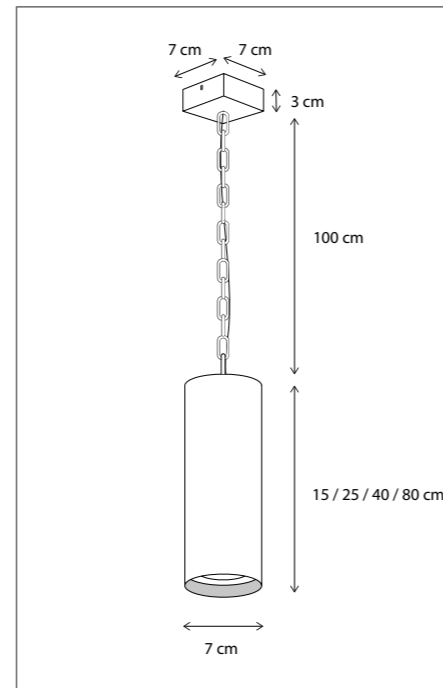

TUBELUM ON SQUARE BASE

SUSPENSION

The light source is easy to move up and down, enabling you to change the light effect.
Inside is polished brass to create a warm glow.
Suspension is standard with fabric cable.

Lamps not included, consult light source guide for our advice.

TUBELUM ON PROFILE

SUSPENSION

The light source is easy to move up and down, enabling you to change the light effect.
Inside is polished brass to create a warm glow.
Suspension is standard with fabric cable.

Lamps not included, consult light source guide for our advice.

CODE	TYPE	FINISH	WATT	VOLT	FITTING
TBL001V15	Tubelum on square base 15 cm	Bronze	8	230	GU10
TBL001V25	Tubelum on square base 25 cm	Bronze	8	230	GU10
TBL001V40	Tubelum on square base 40 cm	Bronze	8	230	GU10
TBL001V80	Tubelum on square base 80 cm	Bronze	8	230	GU10

Contact us for:
Customization & connectivity