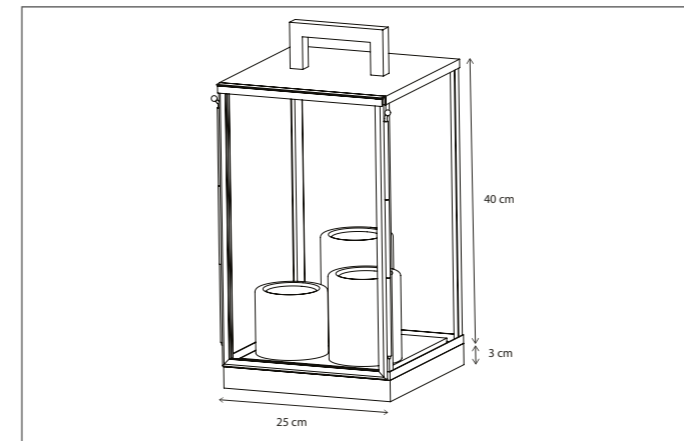

CODE	TYPE	FINISH	WATT	VOLT	FITTING
BVO001A53	Bellefeu® on battery outdoor - 1 candle glass	Bronze	2,4	230-24	-
BVO003A53	Bellefeu® on battery outdoor - 3 candles glass	Bronze	3 x 2,4	230-24	-
BAO001A53	Bellefeu® on battery outdoor - 1 candle alabaster	Bronze	2,4	230-24	-
BAO003A53	Bellefeu® on battery outdoor - 3 candles alabaster	Bronze	3 x 2,4	230-24	-

Contact us for:
Customization & connectivity

SCAN & DISCOVER
THE BELLEFEU EFFECT