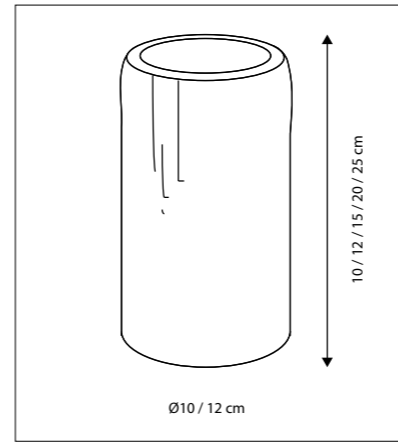

BELLEFEU® FIREPLACE

CREATE YOUR OWN

CODE	TYPE	FINISH	WATT	VOLT	FITTING
STEP 1					
COB001STA	Bellefeu starter unit + toggle dimmer (for max 18 led units)	-	-	24	-
STEP 2					
COB609LS2	Led unit + Candle wax H9cm - Ø10 cm	Linnen	2,4	24	-
COB612LS2	Led unit + Candle wax H12cm - Ø10 cm	Linnen	2,4	24	-
COB615LS2	Led unit + Candle wax H15cm - Ø10 cm	Linnen	2,4	24	-
COB620LS2	Led unit + Candle wax H20cm - Ø10 cm	Linnen	2,4	24	-
COB625LS2	Led unit + Candle wax H25cm - Ø10 cm	Linnen	2,4	24	-
COB609LS3	Led unit + Candle wax H9cm - Ø12 cm	Linnen	2,4	24	-
COB612LS3	Led unit + Candle wax H12cm - Ø12 cm	Linnen	2,4	24	-
COB615LS3	Led unit + Candle wax H15cm - Ø12 cm	Linnen	2,4	24	-
COB620LS3	Led unit + Candle wax H20cm - Ø12 cm	Linnen	2,4	24	-
COB625LS3	Led unit + Candle wax H25cm - Ø12 cm	Linnen	2,4	24	-

See next page for more models

Contact us for:
Customization & connectivity

SCAN & DISCOVER
REATE YOUR OWN BELLEFEU®