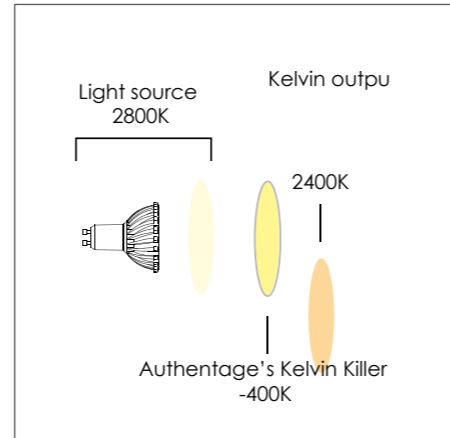

471

Contact us for:
Customization & connectivity

KELVIN KILLER® FILTER

ACCESSORIES

DECORATIVE GLASS MOEMOE / BOMPA

ACCESSORIES

Kelvin Killer®

Frosted glass