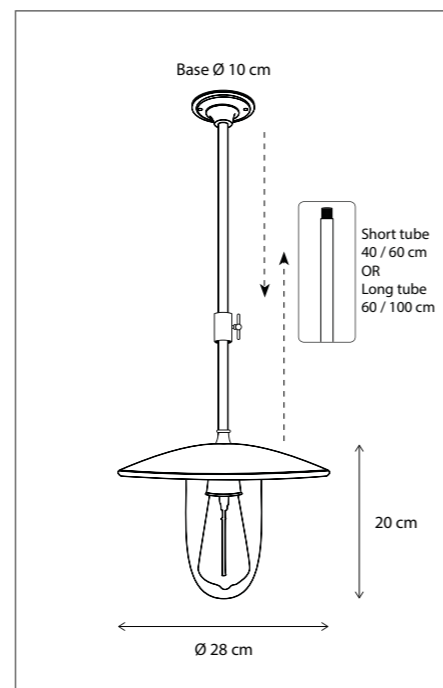

ELEBASE ON TUBE

SUSPENSION

Lamps not included, consult light source guide for our advice.

ELEGANCE ON CHAIN

SUSPENSION

Lamps not included, consult light source guide for our advice.

466

CODE	TYPE	FINISH	WATT	VOLT	FITTING
ELB0012E6	Elébase on short tube 40 cm - 60 cm outdoor	Bronze	15	230	E27
ELB0012E0	Elébase on long tube 60 cm - 100 cm outdoor	Bronze	15	230	E27
ELB1012E6	Elébase on short tube 40 cm - 60 cm outdoor	Brushed nickel	15	230	E27
ELB1012E0	Elébase on long tube 60 cm - 100 cm outdoor	Brushed nickel	15	230	E27
ELB2012E6	Elébase on short tube 40 cm - 60 cm outdoor	Chrome	15	230	E27
ELB2012E0	Elébase on long tube 60 cm - 100 cm outdoor	Chrome	15	230	E27

467