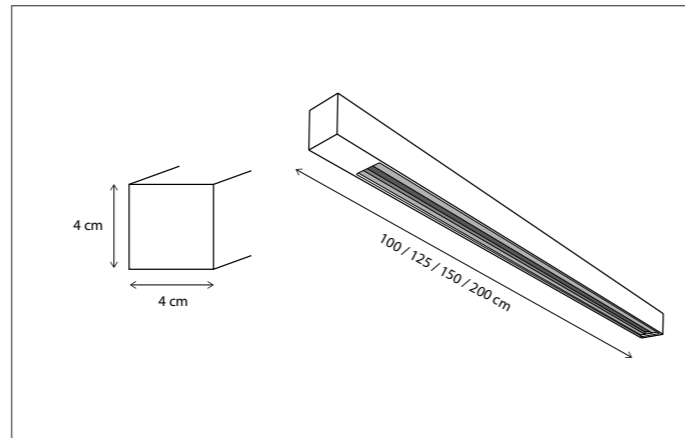

PROFILE

TRACK

Standard available with 1 phase track.
On request 3 phase track also available.

SPOT ON TRACK - NO DRIVER

TRACK

Lamps not included, consult light source guide for our advice.

200