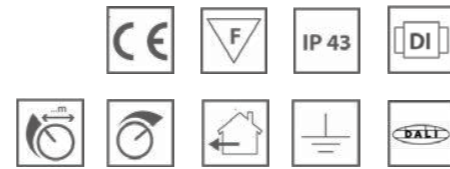

NOBLESSE BOTTOM PLATE BELLEFEU

GROUND & POLE

Integrated push dimmer for adjustable candle effect.

For control/connectivity options, see p494 accessories.