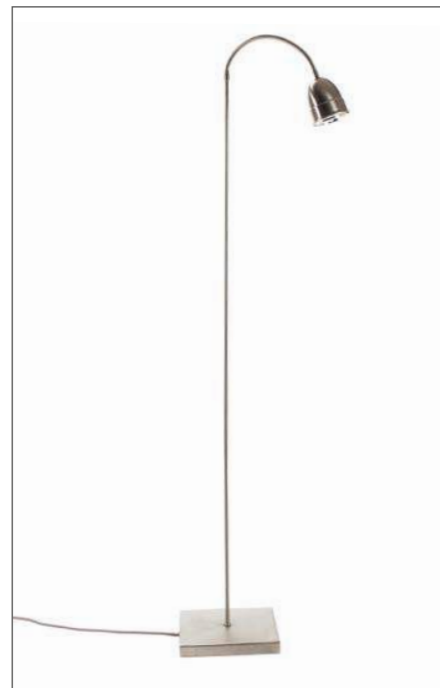

LISIBLE POIRE

FLOOR

Available in 2 versions: GU10 (no driver required) or BA15d (driver required & included).
Lamps not included, consult light source guide for our advice.
Lamp includes a floor slide dimmer.

LISIBLE FLEURE

FLOOR

Lamps not included, consult light source guide for our advice.
Lamp includes a floor slide dimmer.

334