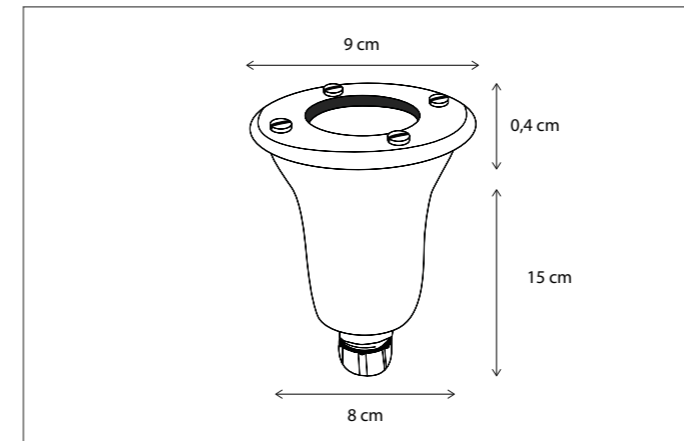

CODE	TYPE	FINISH	WATT	VOLT	FITTING
SUB001C15	Subtile clear glass	Bronze	6	12	G5,3
SUB001K15	Subtile kelvin killer glass	Bronze	6	12	G5,3
SUB101C15	Subtile clear glass	Brushed nickel	6	12	G5,3
SUB101K15	Subtile kelvin killer glass	Brushed nickel	6	12	G5,3
SUB201C15	Subtile clear glass	Chrome	6	12	G5,3
SUB201K15	Subtile kelvin killer glass	Chrome	6	12	G5,3

SCAN & DISCOVER
THE ADVANTAGE OF BRASS

Contact us for:
Customization & connectivity

Contact us for:
Customization & connectivity