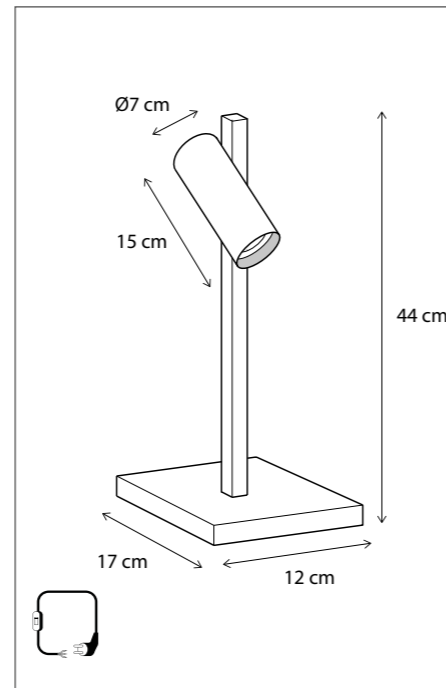

TUBELUM DESK

TABLE

The light source is easy to move up and down, enabling you to change the light effect.
Inside is polished brass to create a warm glow.
Lamps not included, consult light source guide for our advice.
Dimmer included in the cable.

SEVERE

TABLE

Shades not included, see p479 accessories for different options.
Lamps not included, consult light source guide for our advice.
Dimmer included in the cable.

316

CODE	TYPE	FINISH	WATT	VOLT	FITTING
TBL001TAB	Tubelum desk	Bronze	8	230	GU10

Contact us for:
Customization & connectivity

317