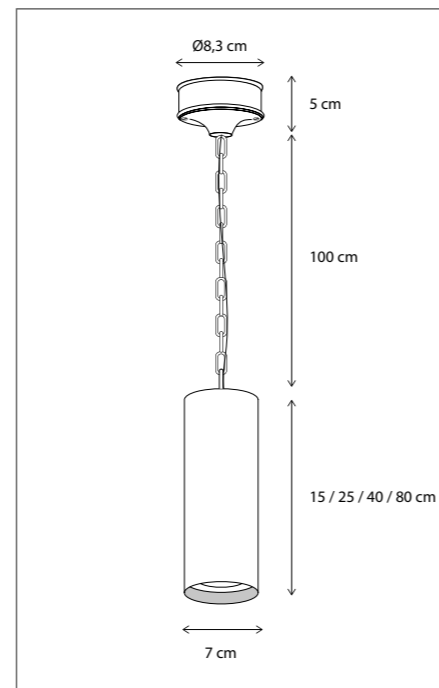

TUBELUM ON ROUND BASE

SUSPENSION

The light source is easy to move up and down, enabling you to change the light effect.
Inside is polished brass to create a warm glow.
Suspension is possible with chain or fabric cable.

Lamps not included, consult light source guide for our advice.

TUBELUM TUBE BASE

SUSPENSION

The light source is easy to move up and down, enabling you to change the light effect.
Inside is polished brass to create a warm glow.
Suspension is standard with fabric cable.

Lamps not included, consult light source guide for our advice.

52

CODE	TYPE	FINISH	WATT	VOLT	FITTING
TBL001G15	Tubelum on round base 15 cm	Bronze	8	230	GU10
TBL001G25	Tubelum on round base 25 cm	Bronze	8	230	GU10
TBL001G40	Tubelum on round base 40 cm	Bronze	8	230	GU10
TBL001G80	Tubelum on round base 80 cm	Bronze	8	230	GU10

Contact us for:
Customization & connectivity

53