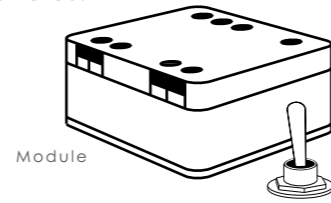

STEP 1: Start with the starter kit that includes the module that creates the candle effect and a push dimmer. Note that 1 starter kit can serve up to 18 candles.

Module