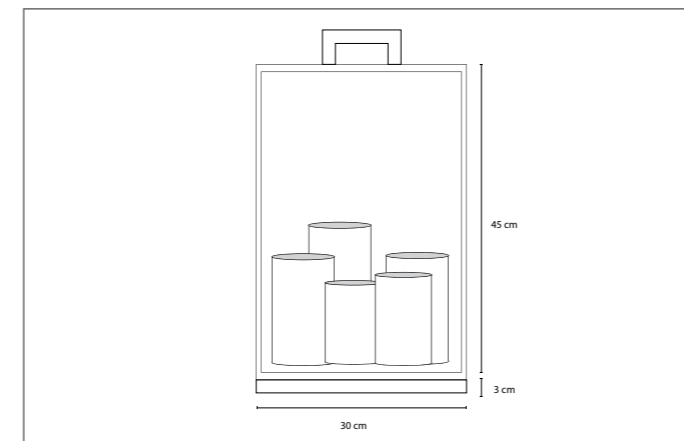

CODE	TYPE	FINISH	WATT	VOLT	FITTING
BVO005D53	Bellefeu® vitrine lantern outdoor - 5 candles glass	Bronze	5 x 2,4	230	-
BAO005D53	Bellefeu® vitrine lantern outdoor - 5 candles alabaster	Bronze	5 x 2,4	230	-

449