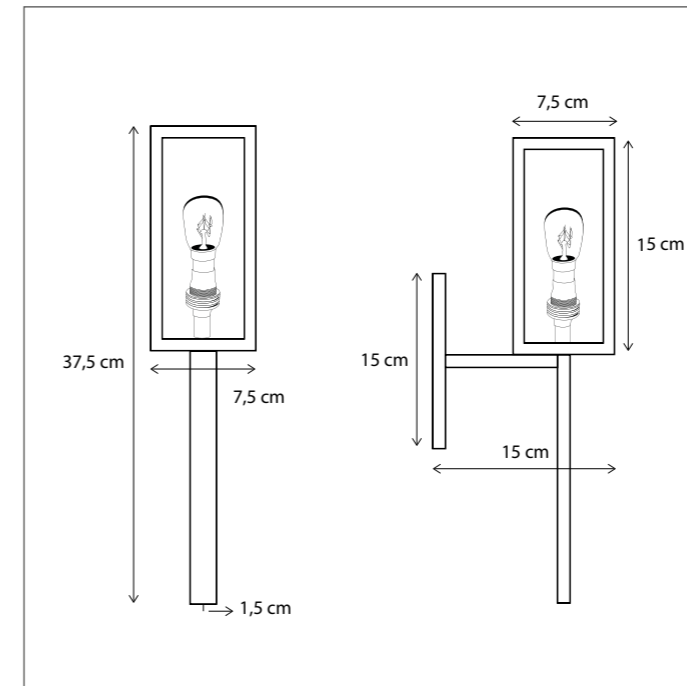

CODE	TYPE	FINISH	WATT	VOLT	FITTING
VIP001007	Vitrine petite torch	Bronze	6	230	BA15d
VIP101007	Vitrine petite torch	Brushed nickel	6	230	BA15d
VIP201007	Vitrine petite torch	Chrome	6	230	BA15d

Contact us for:
Customization & connectivity