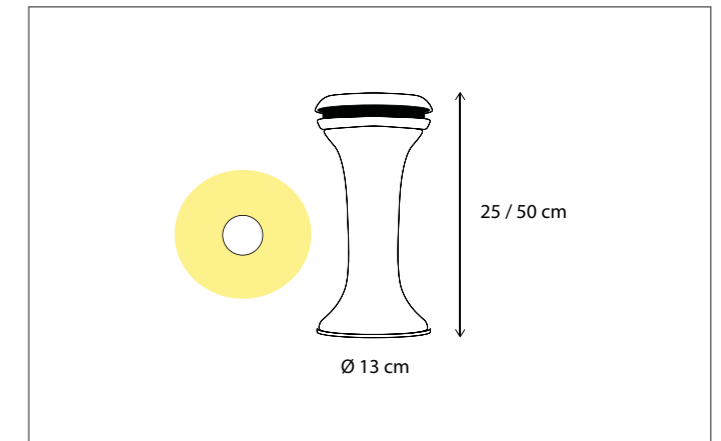

GALED POLE 2 X 90°

GROUND & POLE

Available in 2 versions: driver included or excluded.
Select the correct driver, see p486 accessories.
Integrated LED 2700K.

GALED POLE 360°

GROUND & POLE

Available in 2 versions: driver included or excluded.
Select the correct driver, see p486 accessories.
Integrated LED 2700K.

424

425

CODE	TYPE	FINISH	WATT	VOLT	FITTING
GAL0029P2	Galed pole 2 x 90° 25 cm (driver incl.)	Bronze	2 x 1,5	230	-
GAL0029P6	Galed pole 2 x 90° 50 cm (driver incl.)	Bronze	2 x 1,5	230	-
GAL1029P2	Galed pole 2 x 90° 25 cm (driver incl.)	Brushed nickel	2 x 1,5	230	-
GAL1029P6	Galed pole 2 x 90° 50 cm (driver incl.)	Brushed nickel	2 x 1,5	230	-
GAL2029P2	Galed pole 2 x 90° 25 cm (driver incl.)	Chrome	2 x 1,5	230	-
GAL2029P6	Galed pole 2 x 90° 50 cm (driver incl.)	Chrome	2 x 1,5	230	-
GAL0029PI	Galed pole 2 x 90° 25 cm	Bronze	2 x 1,5	24	-
GAL0029P5	Galed pole 2 x 90° 50 cm	Bronze	2 x 1,5	24	-
GAL1029PI	Galed pole 2 x 90° 25 cm	Brushed nickel	2 x 1,5	24	-
GAL1029P5	Galed pole 2 x 90° 50 cm	Brushed nickel	2 x 1,5	24	-
GAL2029PI	Galed pole 2 x 90° 25 cm	Chrome	2 x 1,5	24	-
GAL2029P5	Galed pole 2 x 90° 50 cm	Chrome	2 x 1,5	24	-