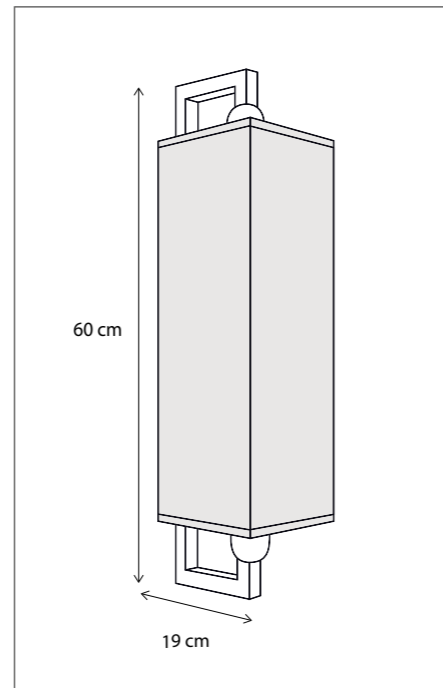

SEVERE VERTICO

WALL

Shades not included, see p478 accessories for different options.
Switch can be integrated, see p492 accessories.
Lamps not included, consult light source guide for our advice.

SEVERE ON L PROFILE

WALL

Shades not included, see p478 accessories for different options.
Switch can be integrated, see p492 accessories.
Lamps not included, consult light source guide for our advice.

276

CODE	TYPE	FINISH	WATT	VOLT	FITTING
SEV002004	Sévère vertico	Bronze	2 x 15	230	E27
SEV102004	Sévère vertico	Brushed nickel	2 x 15	230	E27
SEV202004	Sévère vertico	Chrome	2 x 15	230	E27

Contact us for:
Customization & connectivity

277