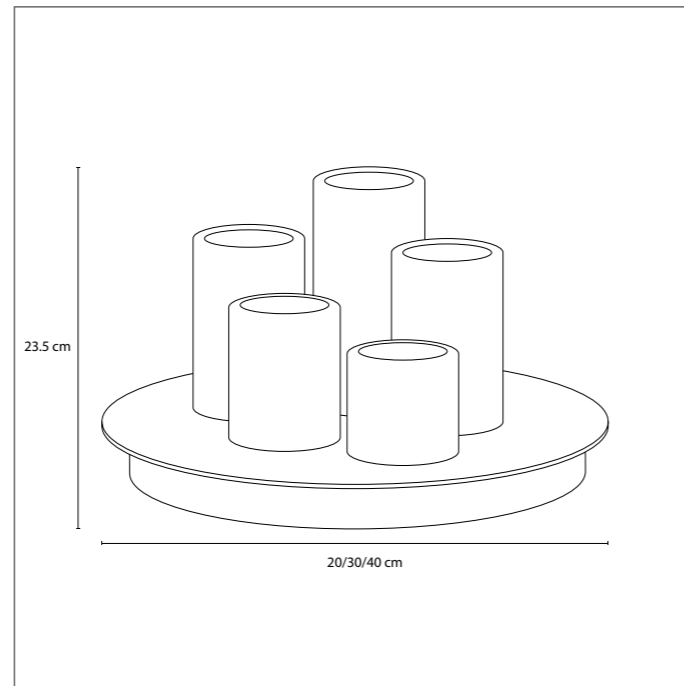

BELLEFEU® DISCUS ON BATTERY

TABLE

Integrated push dimmer for adjustable candle effect.
For control/connectivity options, see p494 accessories.

CODE	TYPE	FINISH	WATT	VOLT	FITTING
BDW001D20	Bellefeu discus table on battery - 1 candle wax	Bronze	2,4	230	-
BDW003D30	Bellefeu discus table on battery - 3 candles wax	Bronze	3 x 2,4	230	-
BDW005D40	Bellefeu discus table on battery - 5 candles wax	Bronze	5 x 2,4	230	-
BDW101D20	Bellefeu discus table on battery - 1 candle wax	Brushed Nickel	2,4	230	-
BDW103D30	Bellefeu discus table on battery - 3 candles wax	Brushed Nickel	3 x 2,4	230	-
BDW105D40	Bellefeu discus table on battery - 5 candles wax	Brushed Nickel	5 x 2,4	230	-

Contact us for:
Customization & connectivity

BELLEFEU® DISCUS ON BATTERY

TABLE

CODE	TYPE	FINISH	WATT	VOLT	FITTING
BDW201D20	Bellefeu discus table on battery - 1 candle wax	Chrome	2,4	230	-
BDW203D30	Bellefeu discus table on battery - 3 candles wax	Chrome	3 x 2,4	230	-
BDW205D40	Bellefeu discus table on battery - 5 candles wax	Chrome	5 x 2,4	230	-
BDW301D20	Bellefeu discus table on battery - 1 candle wax	Polished Brass	2,4	230	-
BDW303D30	Bellefeu discus table on battery - 3 candles wax	Polished Brass	3 x 2,4	230	-
BDW305D40	Bellefeu discus table on battery - 5 candles wax	Polished Brass	5 x 2,4	230	-
BDA001D20	Bellefeu discus table on battery - 1 candle alabaster	Bronze	2,4	230	-
BDA003D30	Bellefeu discus table on battery - 3 candles alabaster	Bronze	3 x 2,4	230	-
BDA005D40	Bellefeu discus table on battery - 5 candles alabaster	Bronze	5 x 2,4	230	-
BDA101D20	Bellefeu discus table on battery - 1 candle alabaster	Brushed Nickel	2,4	230	-
BDA103D30	Bellefeu discus table on battery - 3 candles alabaster	Brushed Nickel	3 x 2,4	230	-
BDA105D40	Bellefeu discus table on battery - 5 candles alabaster	Brushed Nickel	5 x 2,4	230	-
BDA201D20	Bellefeu discus table on battery - 1 candle alabaster	Chrome	2,4	230	-
BDA203D30	Bellefeu discus table on battery - 3 candles alabaster	Chrome	3 x 2,4	230	-
BDA205D40	Bellefeu discus table on battery - 5 candles alabaster	Chrome	5 x 2,4	230	-
BDA301D20	Bellefeu discus table on battery - 1 candle alabaster	Polished Brass	2,4	230	-
BDA303D30	Bellefeu discus table on battery - 3 candles alabaster	Polished Brass	3 x 2,4	230	-
BDA305D40	Bellefeu discus table on battery - 5 candles alabaster	Polished Brass	5 x 2,4	230	-

Contact us for:
Customization & connectivity

SCAN & DISCOVER
THE BELLEFEU EFFECT