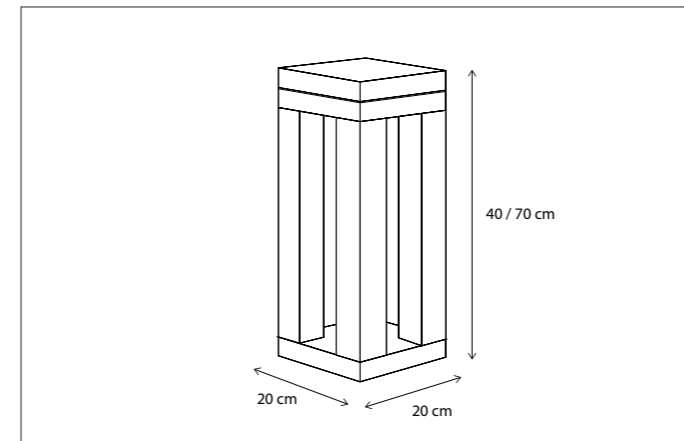

BALUME

GROUND & POLE

The tropical and extremely strong hardwood padouk is used for the pole. Sun exposure (UV light) induces a rapid colour change from red to grey.

For warmer light, add Kelvin Killer® - see p 474.

Lamps not included, consult light source guide for our advice.

PIPIPLIER

GROUND & POLE

Driver, connection box & resin included.
Integrated LED. 2700K. 180Lm.

408

409

CODE	TYPE	FINISH	WATT	VOLT	FITTING
PIPLED001	Pipilier 40 cm	Blue stone	2,3	230	-
PIPLED002	Pipilier 70 cm	Blue stone	2,3	230	-

CODE	TYPE	FINISH	WATT	VOLT	FITTING
BAL001003	Balume on wooden pole	Bronze	8	230	GU10
BAL101003	Balume on wooden pole	Brushed nickel	8	230	GU10
BAL201003	Balume on wooden pole	Chrome	8	230	GU10
BAL301003	Balume on wooden pole	Polished brass	8	230	GU10

SCAN & DISCOVER
THE ADVANTAGE OF BRASS

Contact us for:
Customization & connectivity

Contact us for:
Customization & connectivity