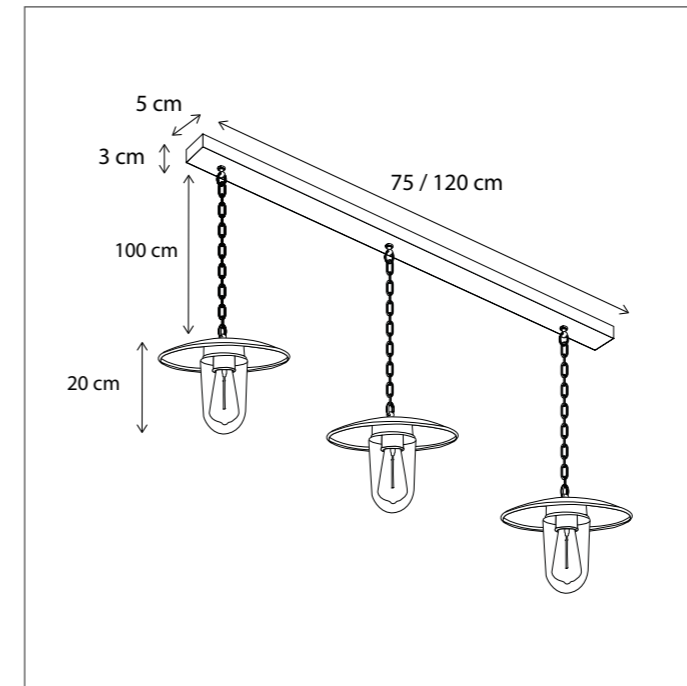

CODE	TYPE	FINISH	WATT	VOLT	FITTING
ELB002201	Elébase on profile with chain 75 cm - 2L	Bronze	2 x 15	230	E27
ELB003202	Elébase on profile with chain 120 cm - 3L	Bronze	3 x 15	230	E27
ELB102201	Elébase on profile with chain 75 cm - 2L	Brushed nickel	2 x 15	230	E27
ELB103202	Elébase on profile with chain 120 cm - 3L	Brushed nickel	3 x 15	230	E27
ELB202201	Elébase on profile with chain 75 cm - 2L	Chrome	2 x 15	230	E27
ELB203202	Elébase on profile with chain 120 cm - 3L	Chrome	3 x 15	230	E27

Contact us for:
Customization & connectivity