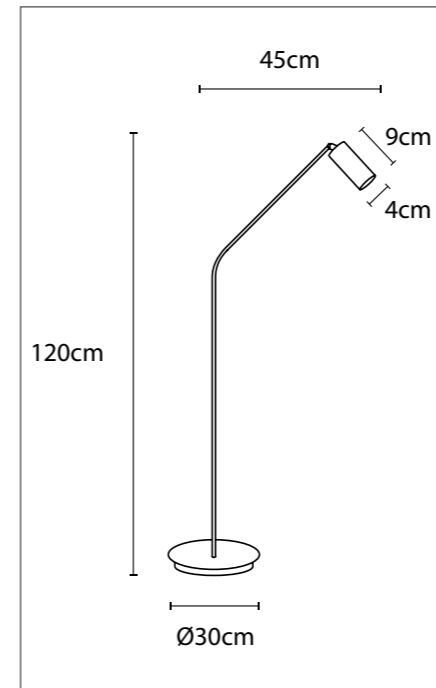

CODE	TYPE	FINISH	WATT	VOLT	FITTING
LIT001FLO	Lit floorlamp 120cm	Bronze	5	230	G4

Contact us for:
Customization & connectivity