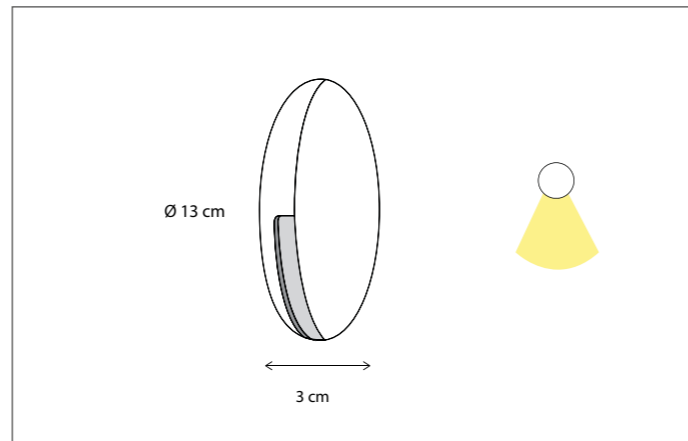

GALED 90°

WALL

Select the correct driver, see p 487.

278

CODE	TYPE	FINISH	WATT	VOLT	FITTING
GAL001001	Galed 90°	Bronze	1,5	24	-
GAL101001	Galed 90°	Brushed nickel	1,5	24	-
GAL201001	Galed 90°	Chrome	1,5	24	-

Contact us for:
Customization & connectivity