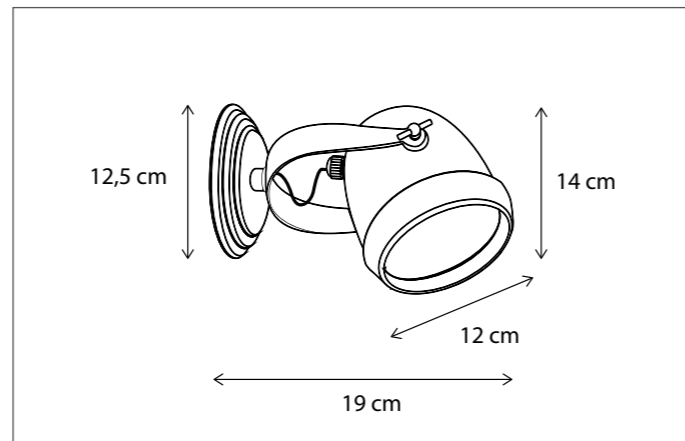

MACRO MOUNTED BASE

WALL

For warmer light, add Kelvin Killer® - see p 474.
Lamps not included, consult light source guide for our advice.

MACRO ON ROUND BASE

WALL

For warmer light, add Kelvin Killer® - see p 474.
Lamps not included, consult light source guide for our advice.

252