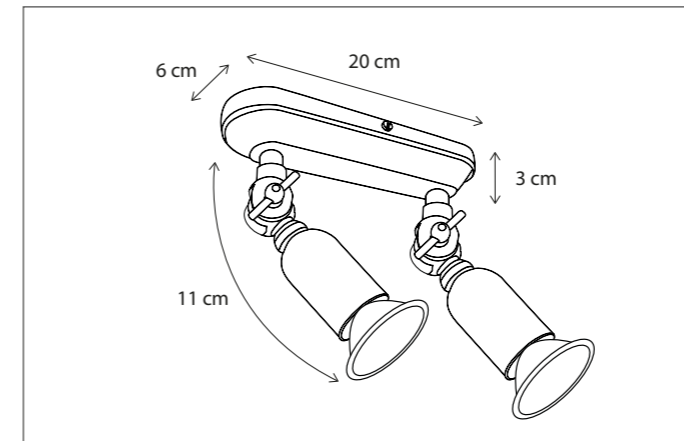

CODE	TYPE	FINISH	WATT	VOLT	FITTING
FIH002O02	Fiston on rounded profile 2L	Bronze	2 x 8	230	GU10
FIH102O02	Fiston on rounded profile 2L	Brushed nickel	2 x 8	230	GU10
FIH202O02	Fiston on rounded profile 2L	Chrome	2 x 8	230	GU10
FIS0L2O02	Fiston on rounded profile 2L	Bronze	2 x 8	230	BA15d
FIS1L2O02	Fiston on rounded profile 2L	Brushed nickel	2 x 8	230	BA15d
FIS2L2O02	Fiston on rounded profile 2L	Chrome	2 x 8	230	BA15d

Contact us for:
Customization & connectivity