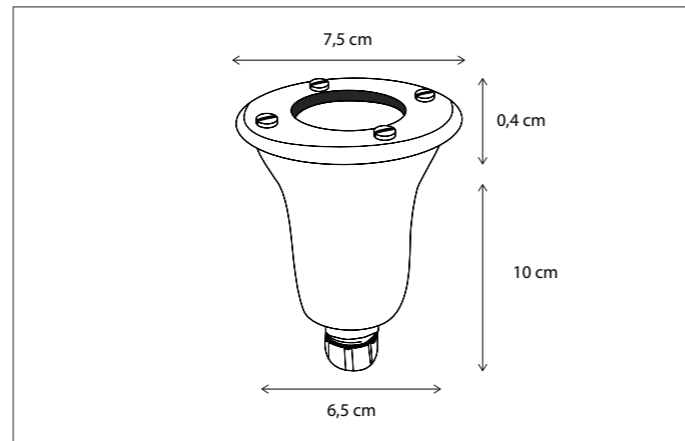

SUBTILE PETITE

RECESSED

Available with clear glass or Kelvin Killer glass (warmer light).
Select the correct driver, see p486 accessories.
Lamps not included, consult light source guide for our advice.

SUBTILE

RECESSED

Available with clear glass or Kelvin Killer glass (warmer light).
Select the correct driver, see p486 accessories.
Lamps not included, consult light source guide for our advice.

440

CODE	TYPE	FINISH	WATT	VOLT	FITTING
SUB001C10	Subtile petite clear glass	Bronze	4	12	G4
SUB001K10	Subtile petite kelvin killer glass	Bronze	4	12	G4
SUB101C10	Subtile petite clear glass	Brushed nickel	4	12	G4
SUB101K10	Subtile petite kelvin killer glass	Brushed nickel	4	12	G4
SUB201C10	Subtile petite clear glass	Chrome	4	12	G4
SUB201K10	Subtile petite kelvin killer glass	Chrome	4	12	G4

441