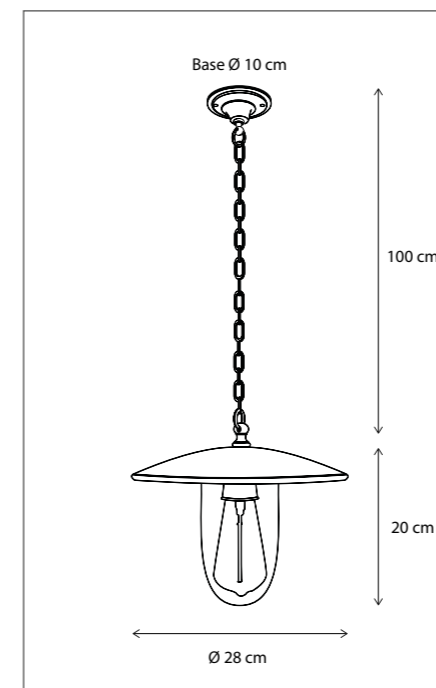

ELEBASE ON CHAIN

SUSPENSION

Lamps not included, consult light source guide for our advice.

465

CODE	TYPE	FINISH	WATT	VOLT	FITTING
ELB00120E	Elébase on chain outdoor	Bronze	15	230	E27
ELB10120E	Elébase on chain outdoor	Brushed nickel	15	230	E27
ELB20120E	Elébase on chain outdoor	Chrome	15	230	E27

Contact us for:
Customization & connectivity