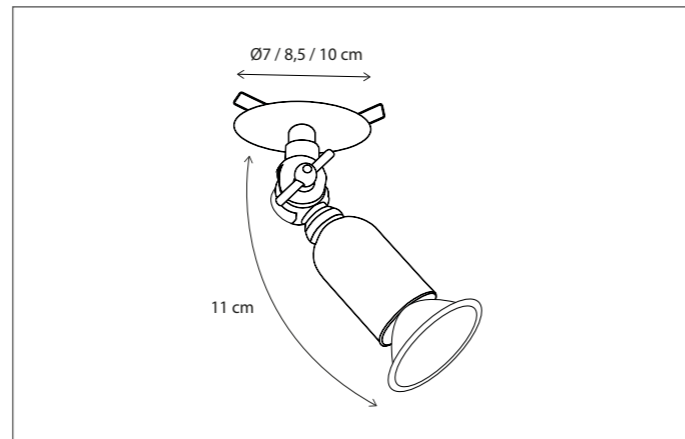

FISTON DISC WITH SPRINGS

SPOT

Available in 2 versions: GU10 (no driver required) or BA15d (driver required).

For BA15d, select the correct driver p486 accessories.

Lamps not included, consult light source guide for our advice.

FISTON DISC WITH SPRINGS

SPOT

CODE	TYPE	FINISH	WATT	VOLT	FITTING
FIS0L1170	Fiston disc with springs 7 cm	Bronze	8	12	BA15d
FIS0L1185	Fiston disc with springs 8,5 cm	Bronze	8	12	BA15d
FIS0L1110	Fiston disc with springs 10 cm	Bronze	8	12	BA15d
FIS1L1170	Fiston disc with springs 7 cm	Brushed nickel	8	12	BA15d
FIS1L1185	Fiston disc with springs 8,5 cm	Brushed nickel	8	12	BA15d
FIS1L1110	Fiston disc with springs 10 cm	Brushed nickel	8	12	BA15d
FIS2L1170	Fiston disc with springs 7 cm	Chrome	8	12	BA15d
FIS2L1185	Fiston disc with springs 8,5 cm	Chrome	8	12	BA15d
FIS2L1110	Fiston disc with springs 10 cm	Chrome	8	12	BA15d

178

179

CODE	TYPE	FINISH	WATT	VOLT	FITTING
FIH001170	Fiston disc with springs 7 cm	Bronze	8	230	GU10
FIH001185	Fiston disc with springs 8,5 cm	Bronze	8	230	GU10
FIH001110	Fiston disc with springs 10 cm	Bronze	8	230	GU10
FIH101170	Fiston disc with springs 7 cm	Brushed nickel	8	230	GU10
FIH101185	Fiston disc with springs 8,5 cm	Brushed nickel	8	230	GU10
FIH101110	Fiston disc with springs 10 cm	Brushed nickel	8	230	GU10
FIH201170	Fiston disc with springs 7 cm	Chrome	8	230	GU10
FIH201185	Fiston disc with springs 8,5 cm	Chrome	8	230	GU10
FIH201110	Fiston disc with springs 10 cm	Chrome	8	230	GU10

Contact us for:
Customization & connectivity

Contact us for:
Customization & connectivity