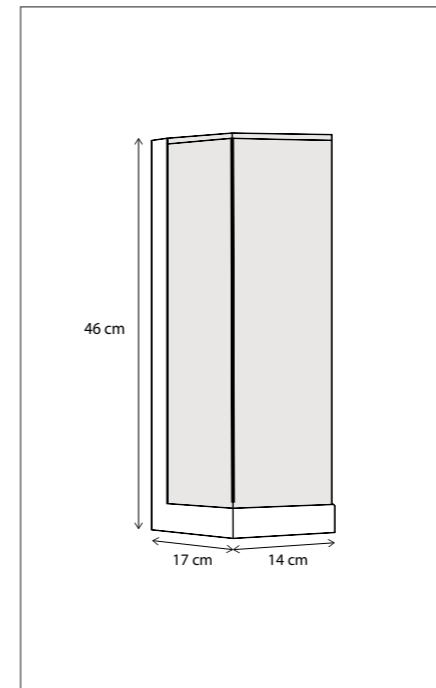

CODE	TYPE	FINISH	WATT	VOLT	FITTING
SEV001LL5	Sévère on L profile	Bronze	15	230	E27
SEV101LL5	Sévère on L profile	Brushed nickel	15	230	E27
SEV201LL5	Sévère on L profile	Chrome	15	230	E27

Contact us for:
Customization & connectivity