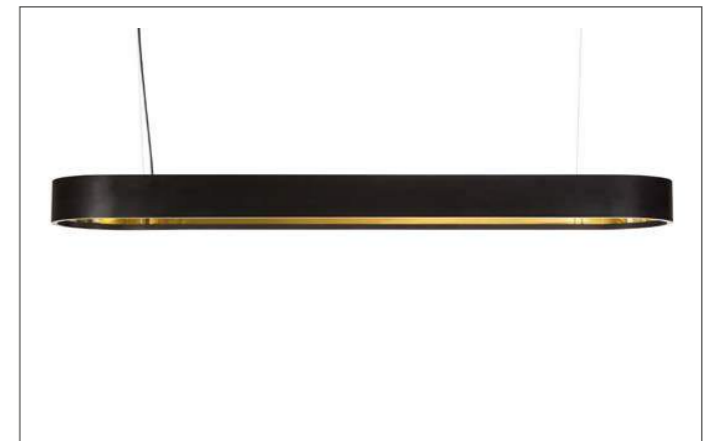

CODE	TYPE	FINISH	WATT	VOLT	FITTING
ECS05I406	Eclips suspension oval 60 cm - 40 cm	Bronze	2 x 18	230	-
ECS05I410	Eclips suspension oval 100 cm - 40 cm	Bronze	2 x 27	230	-
ECS05I414	Eclips suspension oval 140 cm - 40 cm	Bronze	2 x 38	230	-
ECS05I418	Eclips suspension oval 180 cm - 40 cm	Bronze	2 x 45	230	-
ECS05I422	Eclips suspension oval 220 cm - 40 cm	Bronze	2 x 54	230	-

Contact us for:
Customization & connectivity