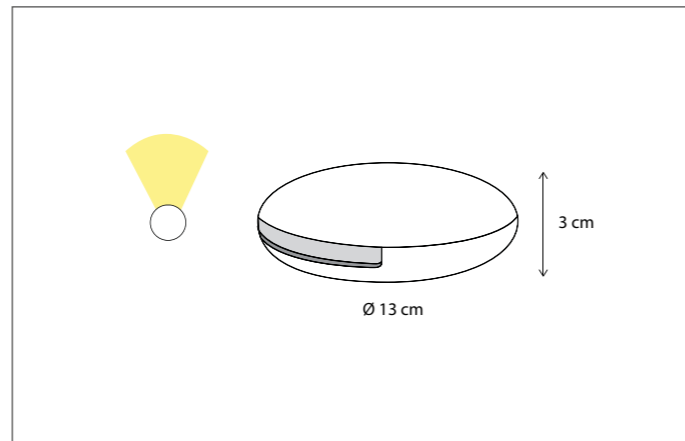

GALED 90°

GROUND & POLE

Select the correct driver, see p486 accessories.
Integrated LED 2700K.

GALED 2 X 90°

GROUND & POLE

Select the correct driver, see p486 accessories.
Integrated LED 2700K.

420