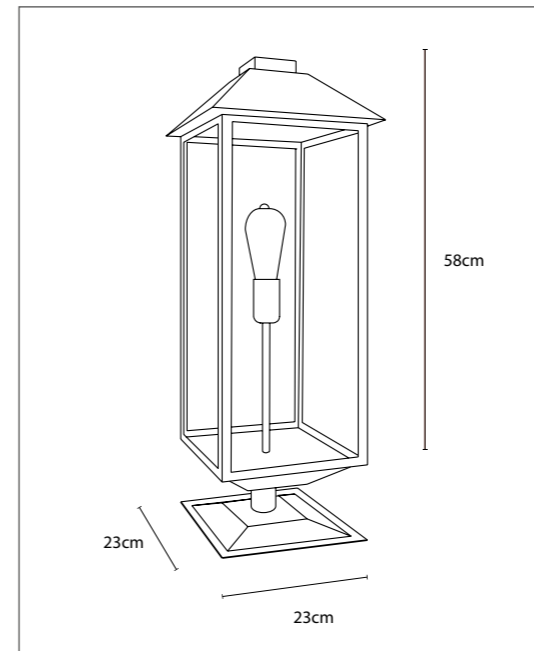

CODE	TYPE	FINISH	WATT	VOLT	FITTING
NBL001SM5	Noblesse on foot E27 1L	Bronze	15	230	E27

Contact us for:
Customization & connectivity

Contact us for:
Customization & connectivity

SCAN & DISCOVER
THE ADVANTAGE OF BRASS