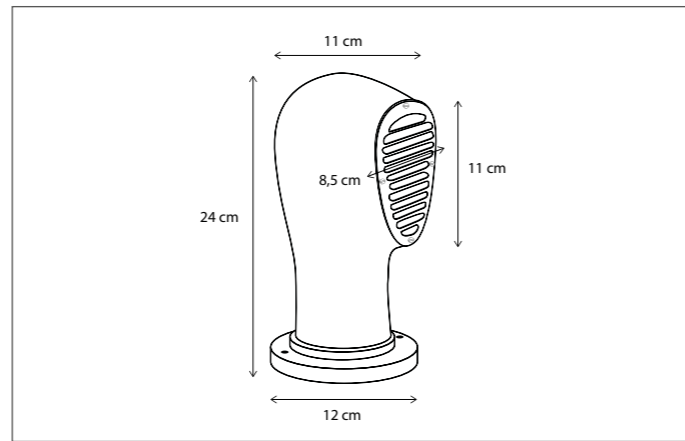

BEAUTIQUE DECK

GROUND & POLE

ALB

GROUND & POLE

Integrated LED.
Shade is made from alabaster creating a beautiful light effect.

436