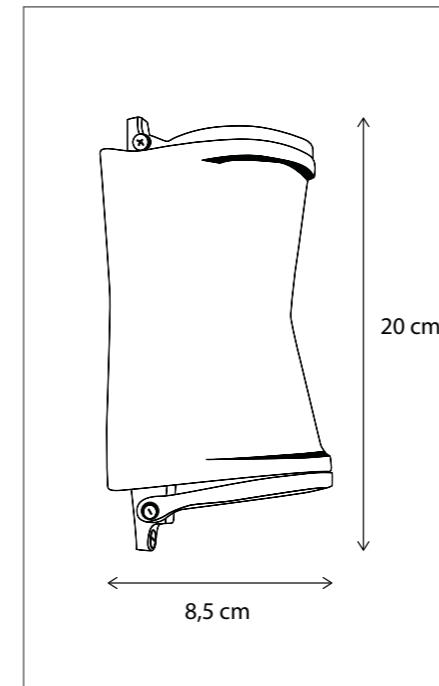

CODE	TYPE	FINISH	WATT	VOLT	FITTING
BAL002UD1	Balume up & down	Bronze	2 x 8	230	GU10
BAL102UD1	Balume up & down	Brushed nickel	2 x 8	230	GU10
BAL202UD1	Balume up & down	Chrome	2 x 8	230	GU10

Contact us for:
Customization & connectivity