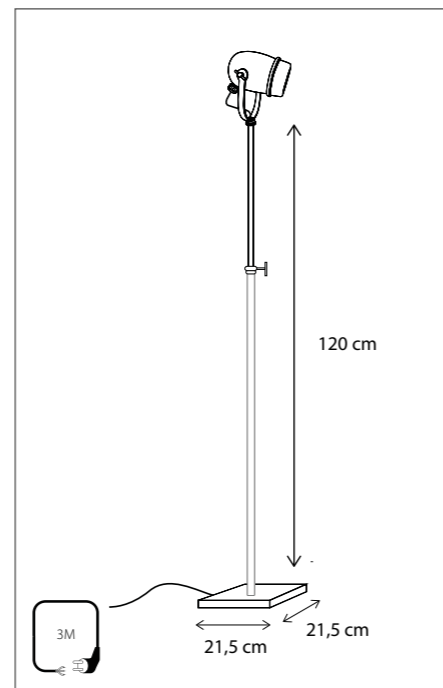

MICRO FLOOR

FLOOR & TABLE

For warmer light, add Kelvin Killer® see p474.
For enhanced light dispersion or anti-glare effect, add frosted glass filter see p474.
Lamps not included, consult light source guide for our advice.

MICRO TRIPOD

FLOOR & TABLE

For warmer light, add Kelvin Killer® see p474.
For enhanced light dispersion or anti-glare effect, add frosted glass filter see p474.
Lamps not included, consult light source guide for our advice.

452

CODE	TYPE	FINISH	WATT	VOLT	FITTING
MIC001007	Micro floor outdoor	Bronze	6	230	GU10
MIC101007	Micro floor outdoor	Brushed nickel	6	230	GU10
MIC201007	Micro floor outdoor	Chrome	6	230	GU10

453