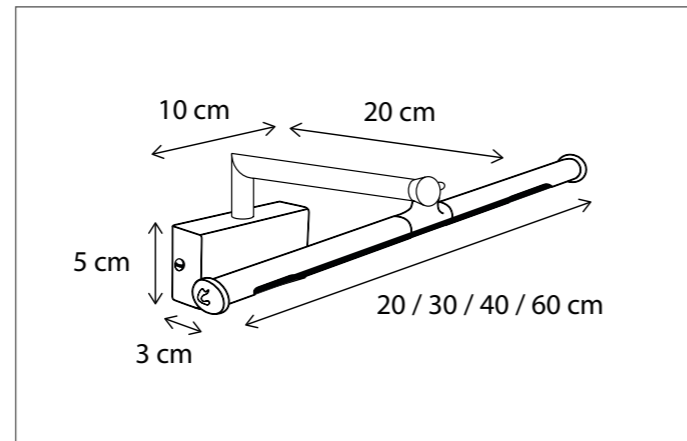

MATISSE 90° RECTANGULAR BASE

PICTURE LIGHT

CODE	TYPE	FINISH	WATT	VOLT	FITTING
MAT127L40	Matisse 90° rectangular base 2700K - 40 cm	Brushed nickel	4,2	230	-
MAT127L60	Matisse 90° rectangular base 2700K - 60 cm	Brushed nickel	7	230	-
MAT222L20	Matisse 90° rectangular base 2200K - 20 cm	Chrome	1,4	230	-
MAT222L30	Matisse 90° rectangular base 2200K - 30 cm	Chrome	2,8	230	-
MAT222L40	Matisse 90° rectangular base 2200K - 40 cm	Chrome	4,2	230	-
MAT222L60	Matisse 90° rectangular base 2200K - 60 cm	Chrome	7	230	-
MAT227L20	Matisse 90° rectangular base 2700K - 20 cm	Chrome	1,4	230	-
MAT227L30	Matisse 90° rectangular base 2700K - 30 cm	Chrome	2,8	230	-
MAT227L40	Matisse 90° rectangular base 2700K - 40 cm	Chrome	4,2	230	-
MAT227L60	Matisse 90° rectangular base 2700K - 60 cm	Chrome	7	230	-
MAT322L20	Matisse 90° rectangular base 2200K - 20 cm	Polished brass	1,4	230	-
MAT322L30	Matisse 90° rectangular base 2200K - 30 cm	Polished brass	2,8	230	-
MAT322L40	Matisse 90° rectangular base 2200K - 40 cm	Polished brass	4,2	230	-
MAT322L60	Matisse 90° rectangular base 2200K - 60 cm	Polished brass	7	230	-
MAT327L20	Matisse 90° rectangular base 2700K - 20 cm	Polished brass	1,4	230	-
MAT327L30	Matisse 90° rectangular base 2700K - 30 cm	Polished brass	2,8	230	-
MAT327L40	Matisse 90° rectangular base 2700K - 40 cm	Polished brass	4,2	230	-
MAT327L60	Matisse 90° rectangular base 2700K - 60 cm	Polished brass	7	230	-

292

293

CODE	TYPE	FINISH	WATT	VOLT	FITTING
MAT022L20	Matisse 90° rectangular base 2200K - 20 cm	Bronze	1,4	230	-
MAT022L30	Matisse 90° rectangular base 2200K - 30 cm	Bronze	2,8	230	-
MAT022L40	Matisse 90° rectangular base 2200K - 40 cm	Bronze	4,2	230	-
MAT022L60	Matisse 90° rectangular base 2200K - 60 cm	Bronze	7	230	-
MAT027L20	Matisse 90° rectangular base 2700K - 20 cm	Bronze	1,4	230	-
MAT027L30	Matisse 90° rectangular base 2700K - 30 cm	Bronze	2,8	230	-
MAT027L40	Matisse 90° rectangular base 2700K - 40 cm	Bronze	4,2	230	-
MAT027L60	Matisse 90° rectangular base 2700K - 60 cm	Bronze	7	230	-
MAT122L20	Matisse 90° rectangular base 2200K - 20 cm	Brushed nickel	1,4	230	-
MAT122L30	Matisse 90° rectangular base 2200K - 30 cm	Brushed nickel	2,8	230	-
MAT122L40	Matisse 90° rectangular base 2200K - 40 cm	Brushed nickel	4,2	230	-
MAT122L60	Matisse 90° rectangular base 2200K - 60 cm	Brushed nickel	7	230	-
MAT127L20	Matisse 90° rectangular base 2700K - 20 cm	Brushed nickel	1,4	230	-
MAT127L30	Matisse 90° rectangular base 2700K - 30 cm	Brushed nickel	2,8	230	-

Contact us for:
Customization & connectivity

Contact us for:
Customization & connectivity