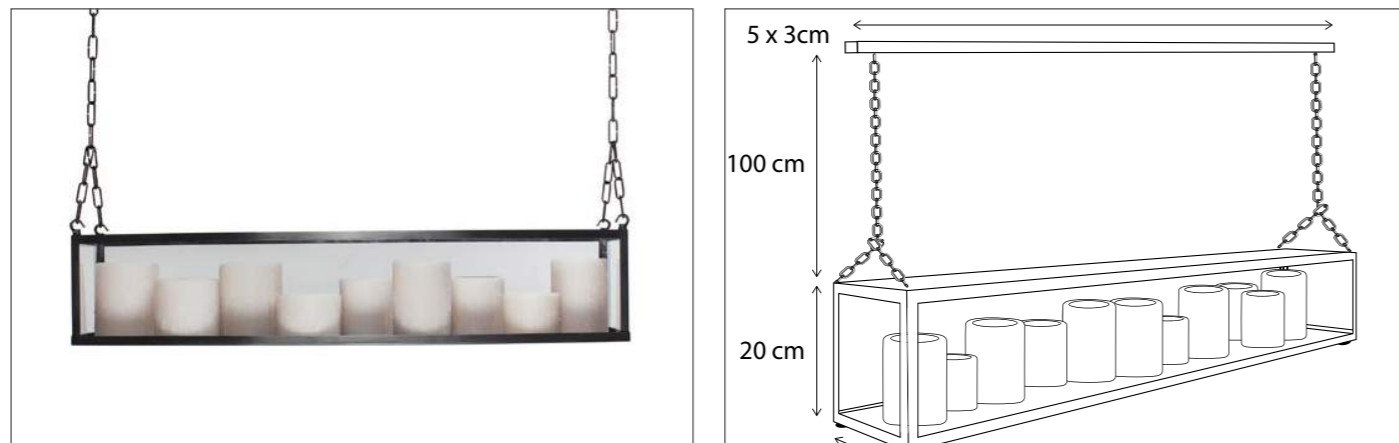

BELLEFEU® VITRINE LONG

SUSPENSION

Integrated push dimmer for adjustable candle effect.

For control/connectivity options, see p494 accessories.

BELLEFEU® VITRINE LONG

SUSPENSION

CODE	TYPE	FINISH	WATT	VOLT	FITTING
BAS009D10	Bellefeu® vitrine long suspension 100 cm - 9 candles alabaster	Bronze	9 x 2,4	230	-
BAS011D12	Bellefeu® vitrine long suspension 125 cm - 11 candles alabaster	Bronze	11 x 2,4	230	-
BAS014D15	Bellefeu® vitrine long suspension 150 cm - 14 candles alabaster	Bronze	14 x 2,4	230	-
BAS109D10	Bellefeu® vitrine long suspension 100 cm - 9 candles alabaster	Brushed nickel	9 x 2,4	230	-
BAS111D12	Bellefeu® vitrine long suspension 125 cm - 11 candles alabaster	Brushed nickel	11 x 2,4	230	-
BAS114D15	Bellefeu® vitrine long suspension 150 cm - 14 candles alabaster	Brushed nickel	14 x 2,4	230	-
BAS209D10	Bellefeu® vitrine long suspension 100 cm - 9 candles alabaster	Chrome	9 x 2,4	230	-
BAS211D12	Bellefeu® vitrine long suspension 125 cm - 11 candles alabaster	Chrome	11 x 2,4	230	-
BAS214D15	Bellefeu® vitrine long suspension 150 cm - 14 candles alabaster	Chrome	14 x 2,4	230	-

24

25

CODE	TYPE	FINISH	WATT	VOLT	FITTING
BVS009D10	Bellefeu® vitrine long suspension 100 cm - 9 candles wax	Bronze	9 x 2,4	230	-
BVS011D12	Bellefeu® vitrine long suspension 125 cm - 11 candles wax	Bronze	11 x 2,4	230	-
BVS014D15	Bellefeu® vitrine long suspension 150 cm - 14 candles wax	Bronze	14 x 2,4	230	-
BVS109D10	Bellefeu® vitrine long suspension 100 cm - 9 candles wax	Brushed nickel	9 x 2,4	230	-
BVS111D12	Bellefeu® vitrine long suspension 125 cm - 11 candles wax	Brushed nickel	11 x 2,4	230	-
BVS114D15	Bellefeu® vitrine long suspension 150 cm - 14 candles wax	Brushed nickel	14 x 2,4	230	-
BVS209D10	Bellefeu® vitrine long suspension 100 cm - 9 candles wax	Chrome	9 x 2,4	230	-
BVS211D12	Bellefeu® vitrine long suspension 125 cm - 11 candles wax	Chrome	11 x 2,4	230	-
BVS214D15	Bellefeu® vitrine long suspension 150 cm - 14 candles wax	Chrome	14 x 2,4	230	-

SCAN & DISCOVER
THE BELLEFEU EFFECT

Contact us for:
Customization & connectivity

Contact us for:
Customization & connectivity