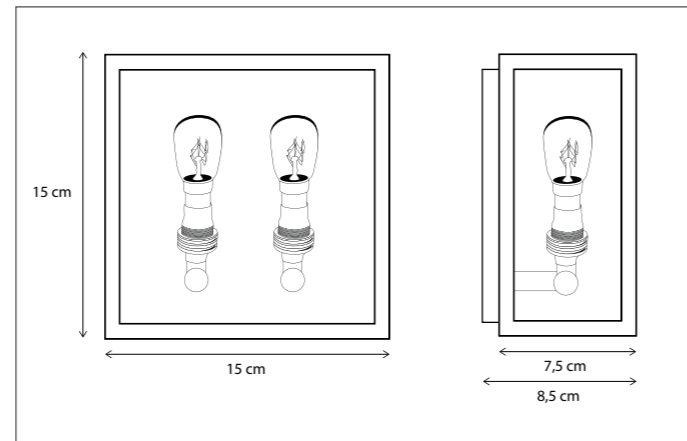

VITRINE PETITE 2L

WALL

Lamps not included, consult light source guide for our advice.

VITRINE PETITE TORCH

WALL

Lamps not included, consult light source guide for our advice.

372

CODE	TYPE	FINISH	WATT	VOLT	FITTING
VIP002003	Vitrine petite wall 2L	Bronze	2 x 6	230	BA15d
VIP102003	Vitrine petite wall 2L	Brushed nickel	2 x 6	230	BA15d
VIP202003	Vitrine petite wall 2L	Chrome	2 x 6	230	BA15d

Contact us for:
Customization & connectivity

373