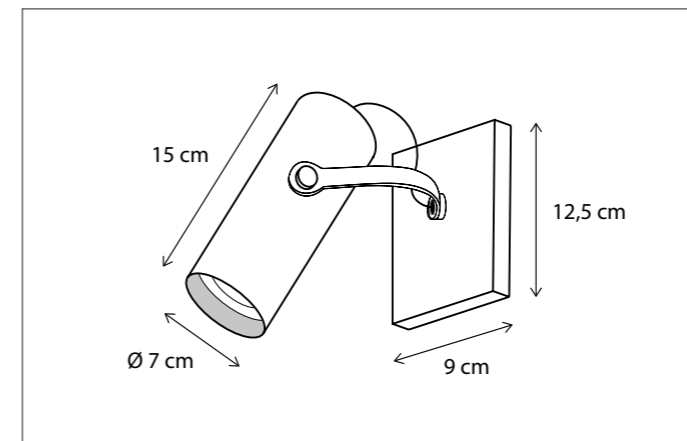

CODE	TYPE	FINISH	WATT	VOLT	FITTING
TIS001W01	Tisselum wall 1L	Bronze	2 x 2,4	230	-
TIS001W02	Tisselum wall 2L	Bronze	4 x 2,4	230	-

Contact us for:
Customization & connectivity

257