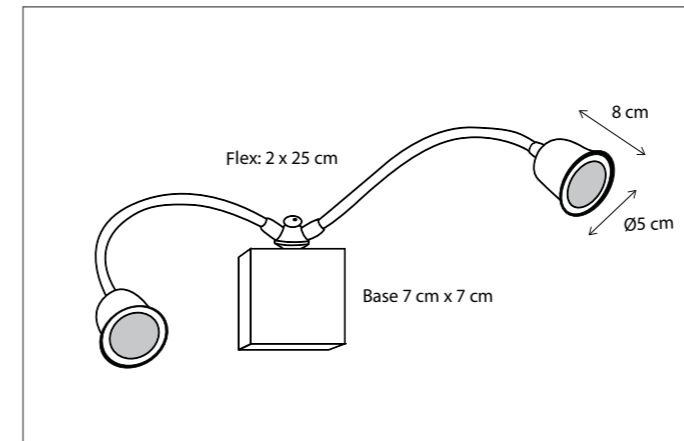

CODE	TYPE	FINISH	WATT	VOLT	FITTING
LFT0L2V70	Lisible fleure twin wall	Bronze	2 x 5	230	G4
LFT1L2V70	Lisible fleure twin wall	Brushed nickel	2 x 5	230	G4
LFT2L2V70	Lisible fleure twin wall	Chrome	2 x 5	230	G4

Contact us for:
Customization & connectivity