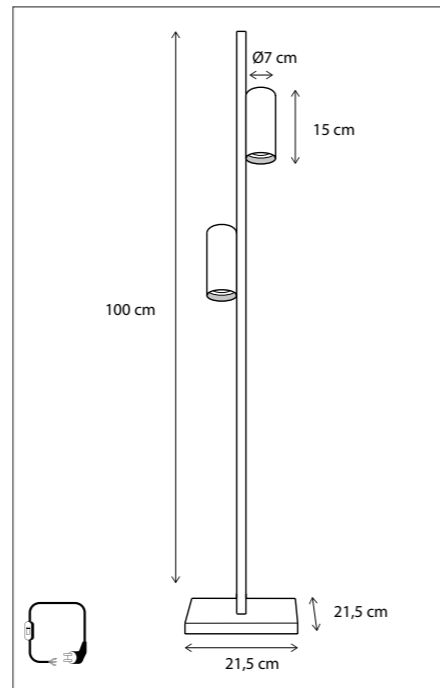

TUBELUM 2L

FLOOR

The light source is easy to move up and down, enabling you to change the light effect.
Inside is polished brass to create a warm glow.
Lamp includes a floor slide dimmer.
Lamps not included, consult light source guide for our advice.

ELIGNE

FLOOR

Dim-to-warm with integrated push dimmer.

332

CODE	TYPE	FINISH	WATT	VOLT	FITTING
TBL002FLO	Tubelum floor 2L	Bronze	2 x 8	230	GU10

Contact us for:
Customization & connectivity

333