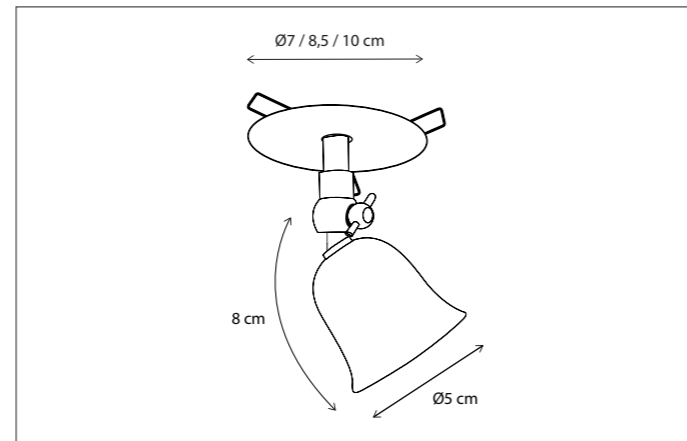

FLEURE DISC WITH SPRING

SPOT

Select the correct driver, see p486 accessories.
Lamps not included, consult light source guide for our advice.

FLEURE ROSAS WITH SPRING

SPOT

Select the correct driver, see p486 accessories.
Lamps not included, consult light source guide for our advice.

154

CODE	TYPE	FINISH	WATT	VOLT	FITTING
FLE0L1I70	Fleure disc with springs 7 cm	Bronze	5	12	G4
FLE0L1I85	Fleure disc with springs 8,5 cm	Bronze	5	12	G4
FLE0L1I10	Fleure disc with springs 10 cm	Bronze	5	12	G4
FLE1L1I70	Fleure disc with springs 7 cm	Brushed nickel	5	12	G4
FLE1L1I85	Fleure disc with springs 8,5 cm	Brushed nickel	5	12	G4
FLE1L1I10	Fleure disc with springs 10 cm	Brushed nickel	5	12	G4
FLE2L1I70	Fleure disc with springs 7 cm	Chrome	5	12	G4
FLE2L1I85	Fleure disc with springs 8,5 cm	Chrome	5	12	G4
FLE2L1I10	Fleure disc with springs 10 cm	Chrome	5	12	G4

Contact us for:
Customization & connectivity

155