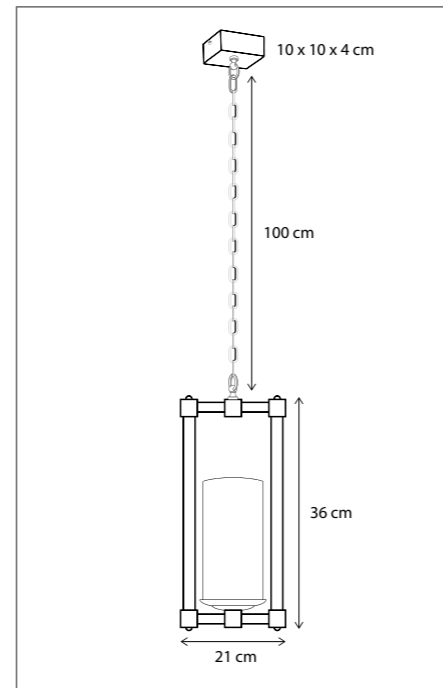

BELLEFEU® QUADRE

SUSPENSION

Integrated push dimmer for adjustable candle effect.
For control/connectivity options, see p494 accessories.

BELLEFEU® CARRÉ

SUSPENSION

2 integrated circuits:
1. Dim-to-warm LED-strip at the bottom for functional light.
2. Integrated LED-discs to create candle effect for atmosphere creation.

Light sources are integrated.

For control/connectivity options, see p494 accessories.

22

CODE	TYPE	FINISH	WATT	VOLT	FITTING
BQS001V10	Bellefeu® quadre - 1 candle wax	Bronze	2,4	230	-
BAS001V10	Bellefeu® quadre - 1 candle alabaster	Bronze	2,4	230	-

23