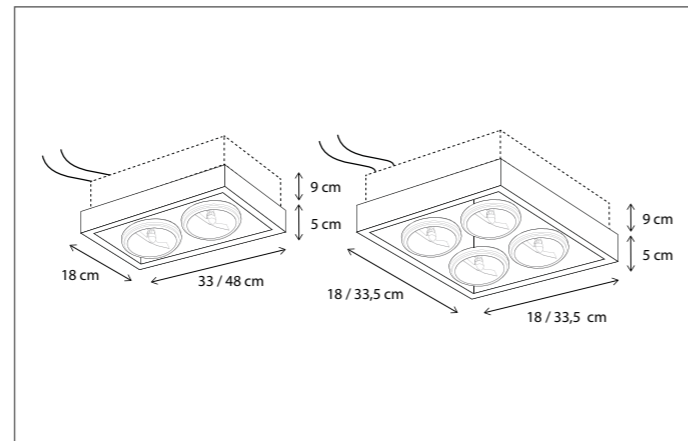

Q-BRI CENTONZE SEMI RECESSED

RECESSED

2 circuits that can be switched on/off separately, enabling 3 light effects:

1. Indirect illumination via an integrated LED strip (not dimmable)
2. Direct (functional) light created by centonze spots (lamps not included, consult light source guide for our advice)
3. Combination of above

Q-BRI COMETE SEMI RECESSED

RECESSED

On request, these fixtures are also available with a GU10 fitting.

2 circuits that can be switched on/off separately, enabling 3 light effects:

1. Indirect illumination via an integrated LED strip
2. Direct (functional) light created by comete spots (lamps not included, consult light source guide for our advice)
3. Combination of above

212