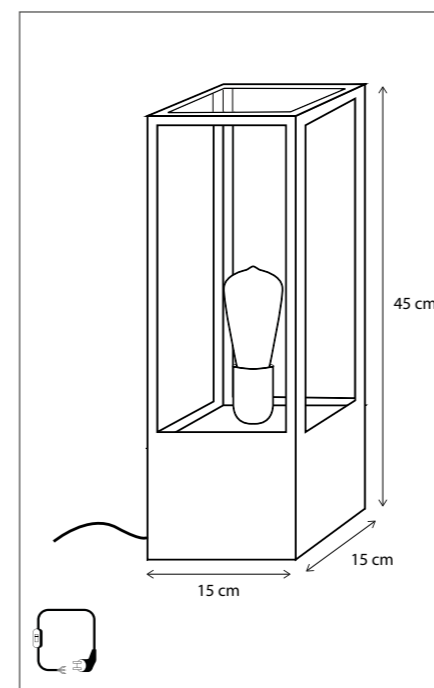

Contact us for:
Customization & connectivity

VITRINE

TABLE

Lamps not included, consult light source guide for our advice.
Dimmer included in the cable.

309

CODE	TYPE	FINISH	WATT	VOLT	FITTING
VIT001419	Vitrine table	Bronze	15	230	E27
VIT101419	Vitrine table	Brushed nickel	15	230	E27
VIT201419	Vitrine table	Chrome	15	230	E27