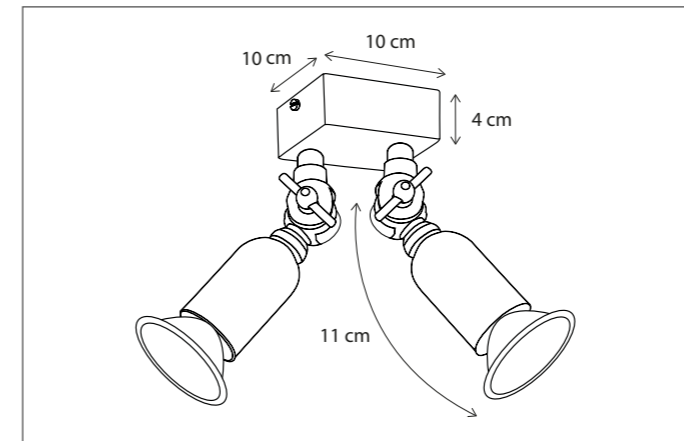

CODE	TYPE	FINISH	WATT	VOLT	FITTING
FIH002V10	Fiston on square base 2L	Bronze	2 x 8	230	GU10
FIH102V10	Fiston on square base 2L	Brushed nickel	2 x 8	230	GU10
FIH202V10	Fiston on square base 2L	Chrome	2 x 8	230	GU10
FIS0L2V10	Fiston on square base 2L	Bronze	2 x 8	230	BA15d
FIS1L2V10	Fiston on square base 2L	Brushed nickel	2 x 8	230	BA15d
FIS2L2V10	Fiston on square base 2L	Chrome	2 x 8	230	BA15d

Contact us for:
Customization & connectivity