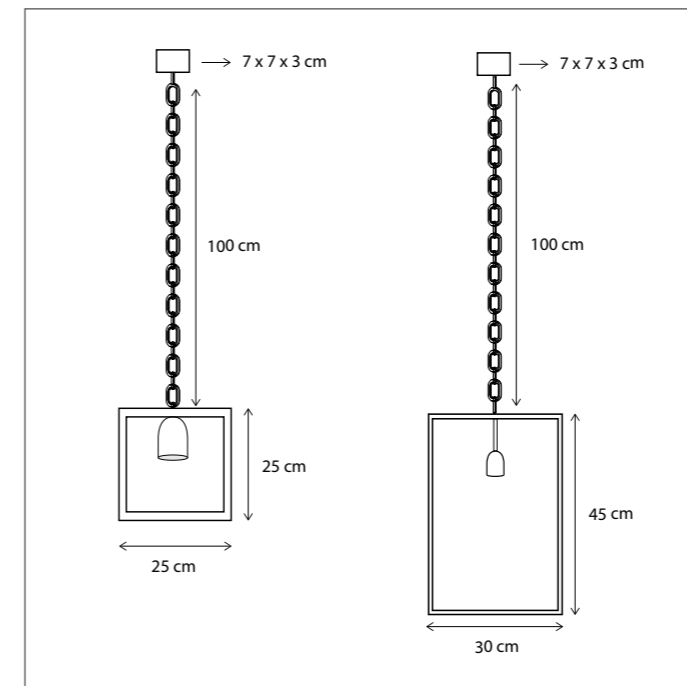

VITRINE LANTERN 1L

SUSPENSION

Lamps not included, consult light source guide for our advice.

CODE	TYPE	FINISH	WATT	VOLT	FITTING
VIT001625	Vitrine lantern small 1L	Bronze	15	230	E27
VIT001600	Vitrine lantern 1L	Bronze	15	230	E27
VIT101625	Vitrine lantern small 1L	Brushed nickel	15	230	E27
VIT101600	Vitrine lantern 1L	Brushed nickel	15	230	E27
VIT201625	Vitrine lantern small 1L	Chrome	15	230	E27
VIT201600	Vitrine lantern 1L	Chrome	15	230	E27

Contact us for:
Customization & connectivity