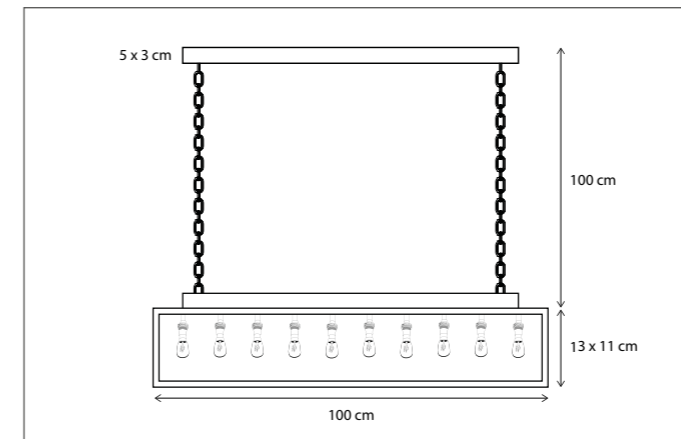

CODE	TYPE	FINISH	WATT	VOLT	FITTING
VIP010700	Vitrine petite long chain 10L	Bronze	10 x 6	230	BA15d
VIP110700	Vitrine petite long chain 10L	Brushed nickel	10 x 6	230	BA15d
VIP210700	Vitrine petite long chain 10L	Chrome	10 x 6	230	BA15d

Contact us for:
Customization & connectivity