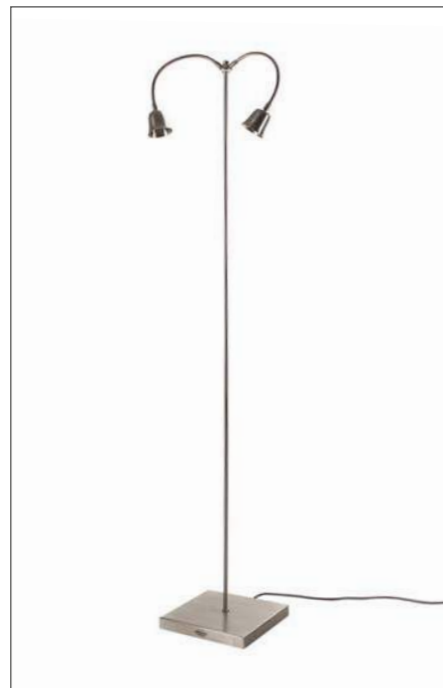

LISIBLE FLEURE TWIN

FLOOR

Lamp includes a floor slide dimmer.
Lamps not included, consult light source guide for our advice.

LIT

FLOOR

Lamp includes a floor slide dimmer.
Lamps not included, consult light source guide for our advice.

336

CODE	TYPE	FINISH	WATT	VOLT	FITTING
LFT01FLO	Lisible fleure twin floor	Bronze	2 x 5	230	G4
LFT11FLO	Lisible fleure twin floor	Brushed nickel	2 x 5	230	G4
LFT21FLO	Lisible fleure twin floor	Chrome	2 x 5	230	G4

Contact us for:
Customization & connectivity

337