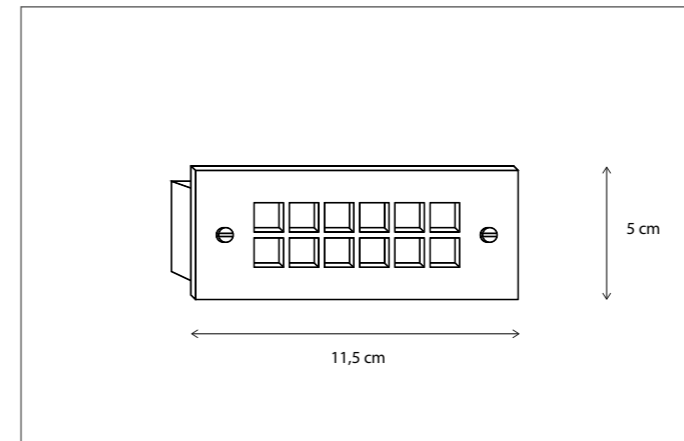

GRILLE LOUNGE

WALL

Integrated LED (2700K).

283

CODE	TYPE	FINISH	WATT	VOLT	FITTING
GRI001002	Grille lounge 11,5 x 5 cm	Bronze	3	230	-
GRI101002	Grille lounge 11,5 x 5 cm	Brushed nickel	3	230	-
GRI201002	Grille lounge 11,5 x 5 cm	Chrome	3	230	-
GRI301002	Grille lounge 11,5 x 5 cm	Polished brass	3	230	-

Contact us for:
Customization & connectivity