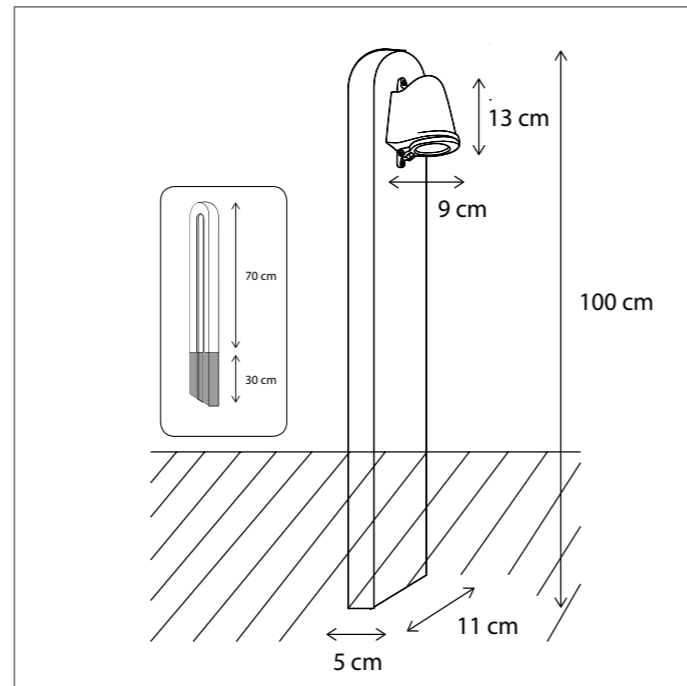

BALUME

GROUND & POLE

The tropical and extremely strong hardwood padouk is used for the pole. Sun exposure (UV light) induces a rapid colour change from red to grey.

For warmer light, add Kelvin Killer® - see p 474.

Lamps not included, consult light source guide for our advice.

PIPIPLIER

GROUND & POLE

Driver, connection box & resin included.
Integrated LED. 2700K. 180Lm.

408