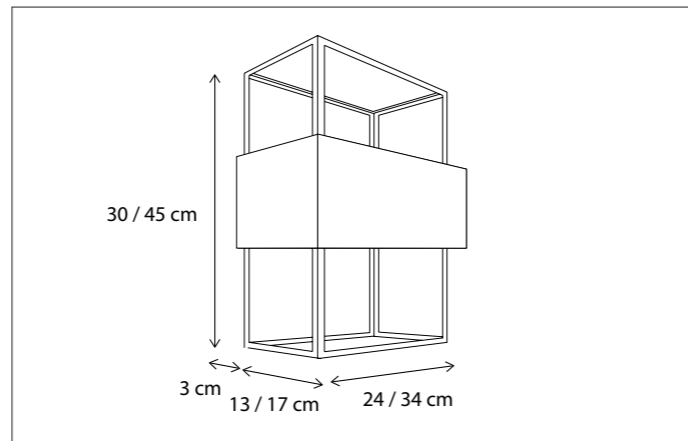

MATISSE

WALL

Integrated LED (2700K)

244

245

CODE	TYPE	FINISH	WATT	VOLT	FITTING
QLW0L2IN2	Q-Bri lantern wall normal	Bronze	15	230	-
QLW0L2IN3	Q-Bri lantern wall large	Bronze	24	230	-

CODE	TYPE	FINISH	WATT	VOLT	FITTING
MAT025UP3	Matisse wall up 30 cm	Bronze	2,8	230	-
MAT025UP4	Matisse wall up 40 cm	Bronze	4,2	230	-
MAT025UP6	Matisse wall up 60 cm	Bronze	7	230	-
MAT125UP3	Matisse wall up 30 cm	Brushed nickel	2,8	230	-
MAT125UP4	Matisse wall up 40 cm	Brushed nickel	4,2	230	-
MAT125UP6	Matisse wall up 60 cm	Brushed nickel	7	230	-
MAT225UP3	Matisse wall up 30 cm	Chrome	2,8	230	-
MAT225UP4	Matisse wall up 40 cm	Chrome	4,2	230	-
MAT225UP6	Matisse wall up 60 cm	Chrome	7	230	-
MAT325UP3	Matisse wall up 30 cm	Polished brass	2,8	230	-
MAT325UP4	Matisse wall up 40 cm	Polished brass	4,2	230	-
MAT325UP6	Matisse wall up 60 cm	Polished brass	7	230	-