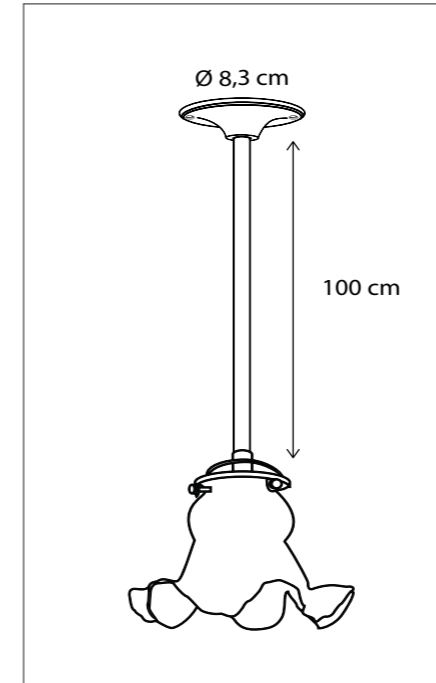

CODE	TYPE	FINISH	WATT	VOLT	FITTING
BOM001S20	Bompa on tube arm	Bronze	6	230	BA15d
BOM101S20	Bompa on tube arm	Brushed nickel	6	230	BA15d
BOM201S20	Bompa on tube arm	Chrome	6	230	BA15d

Contact us for:
Customization & connectivity