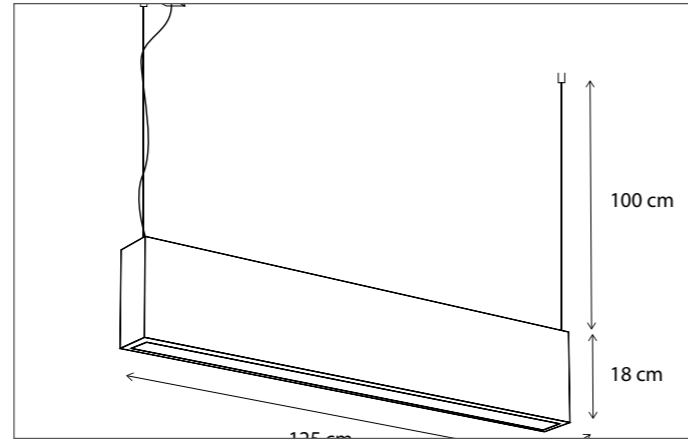

Q - BRI

SUSPENSION

Available in 2 versions: retrofit (14 - lamps not included, consult light source guide) or integrated LED.
Integrated LED available in 2 light levels and in Dim-to-Warm version

Q - BRI LANTERN

SUSPENSION

2 integrated LED-strips 2700K (top and bottom).

36

CODE	TYPE	FINISH	WATT	VOLT	FITTING
QBR002P12	Q-Bri pendant linestra 780 lumen	Bronze	2 x 20	230	S14$
QBR012P12	Q-Bri pendant 1298 lumen	Bronze	32	230	-
QBR015P12	Q-Bri pendant 2596 lumen	Bronze	64	230	-
QBR014D12	Q-Bri pendant 2596 lumen dim-to-warm	Bronze	64	230	-
QBR102P12	Q-Bri pendant linestra 780 lumen	Brushed nickel	2 x 20	230	S14$
QBR112P12	Q-Bri pendant 1298 lumen	Brushed nickel	32	230	-
QBR115P12	Q-Bri pendant 2596 lumen	Brushed nickel	64	230	-
QBR114D12	Q-Bri pendant 2596 lumen dim-to-warm	Brushed nickel	64	230	-
QBR202P12	Q-Bri pendant linestra 780 lumen	Chrome	2 x 20	230	S14$
QBR212P12	Q-Bri pendant 1298 lumen	Chrome	32	230	-
QBR215P12	Q-Bri pendant 2596 lumen	Chrome	64	230	-
QBR214D12	Q-Bri pendant 2596 lumen dim-to-warm	Chrome	64	230	-
QBR902P12	Q-Bri pendant linestra 780 lumen	Ready for painting	2 x 20	230	S14$
QBR912P12	Q-Bri pendant 1298 lumen	Ready for painting	32	230	-
QBR915P12	Q-Bri pendant 2596 lumen	Ready for painting	64	230	-
QBR914D12	Q-Bri pendant 2596 lumen dim-to-warm	Ready for painting	64	230	-

Contact us for:
Customization & connectivity

37