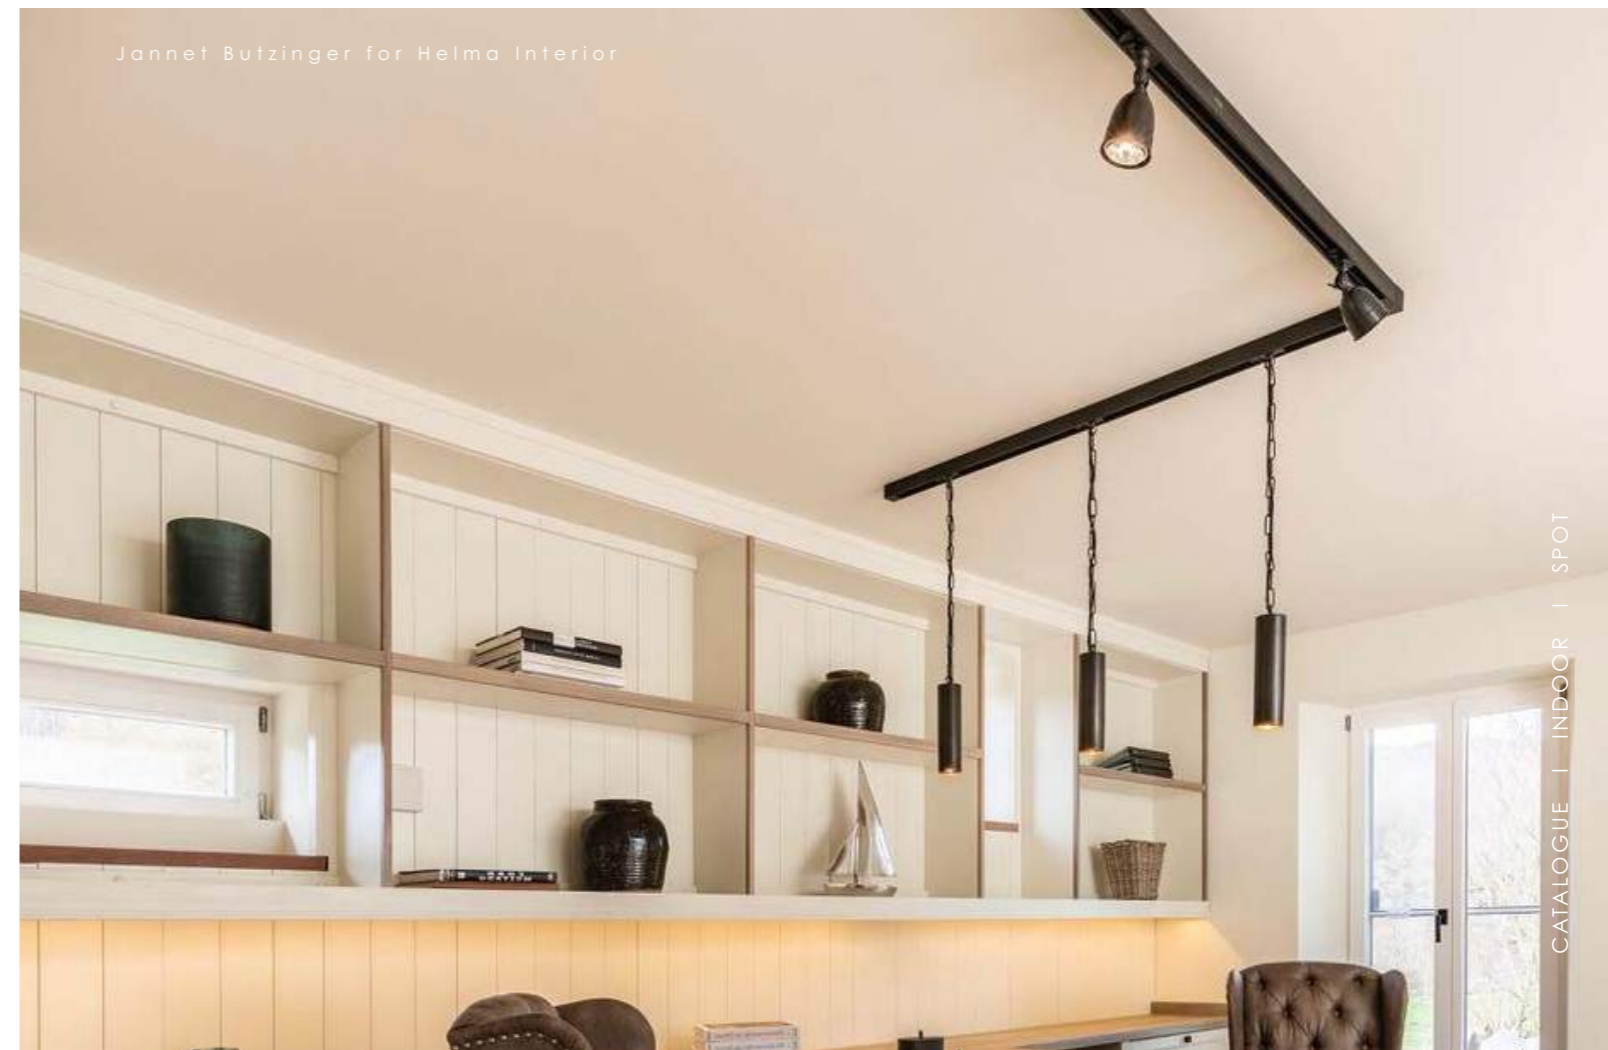

Track

—

INDOOR

—

PROFILE	200
SPOT ON TRACK - NO DRIVER	201
SPOT ON TRACK - DRIVER	203
SUSPENSION	204

Jannet Buizinger for Helma Interior