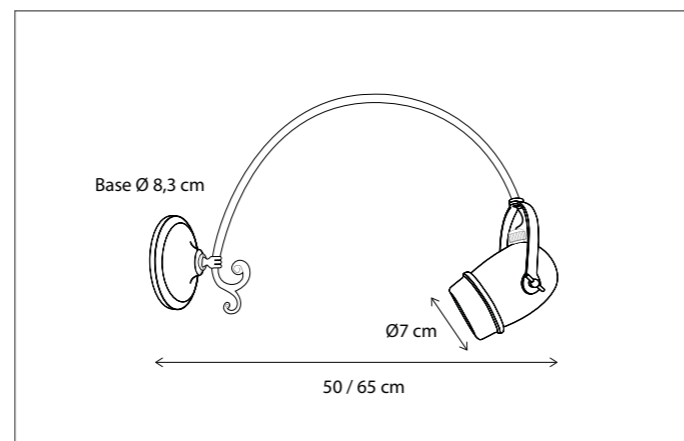

VITRINE SMALL

WALL

Lamps not included, consult light source guide for our advice.

364

CODE	TYPE	FINISH	WATT	VOLT	FITTING
MIC001WEP	Micro publicity élégance petite	Bronze	6	230	GU10
MIC001WEG	Micro publicity élégance grande	Bronze	6	230	GU10
MIC101WEP	Micro publicity élégance petite	Brushed nickel	6	230	GU10
MIC101WEG	Micro publicity élégance grande	Brushed nickel	6	230	GU10
MIC201WEP	Micro publicity élégance petite	Chrome	6	230	GU10
MIC201WEG	Micro publicity élégance grande	Chrome	6	230	GU10