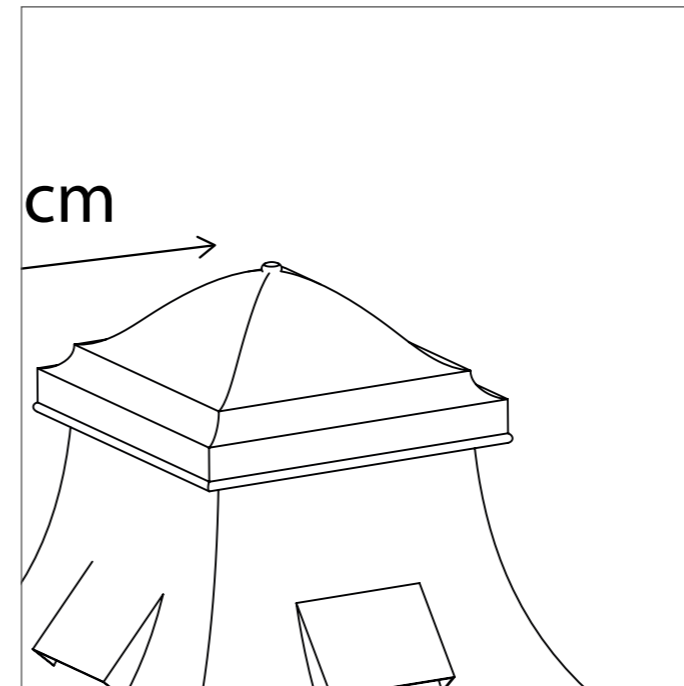

CODE	TYPE	FINISH	WATT	VOLT	FITTING
GRA004SM9	Gracieuze on foot large 4L	Bronze	4 x 15	230	E27
GRA008SM9	Gracieuze on foot large 8L	Bronze	4 x 15 + 4 x 8	230	E27 + GU10

GROUND & POLE | GRACIEUZE

GROUND & POLE | GRACIEUZE

SCAN & DISCOVER
THE ADVANTAGE OF BRASS

Contact us for:
Customization & connectivity

Contact us for:
Customization & connectivity

OUTDOOR