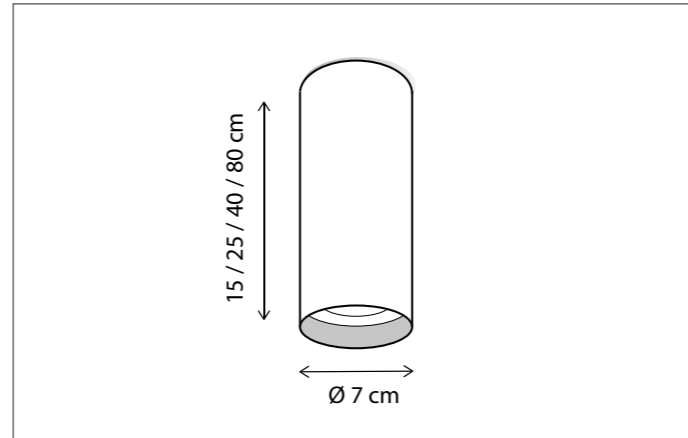

TUBELUM

CEILING

The light source is easy to move up and down, enabling you to change the light effect. Inside is polished brass to create a warm glow.

Lamps not included, consult light source guide for our advice.

86