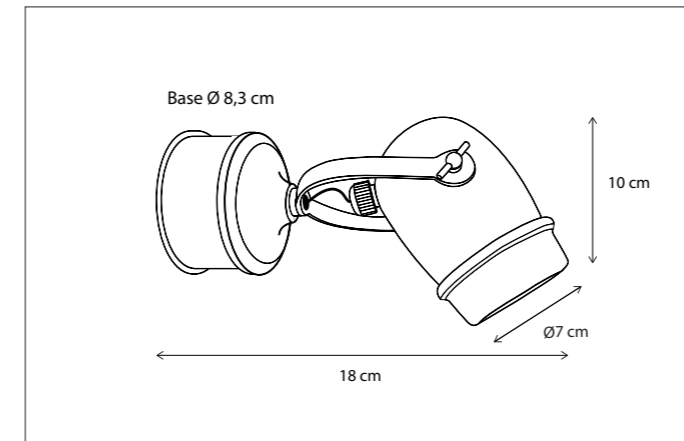

CODE	TYPE	FINISH	WATT	VOLT	FITTING
MIC001G83	Micro wall mounted base	Bronze	6	230	GU10
MIC101G83	Micro wall mounted base	Brushed nickel	6	230	GU10
MIC201G83	Micro wall mounted base	Chrome	6	230	GU10

247