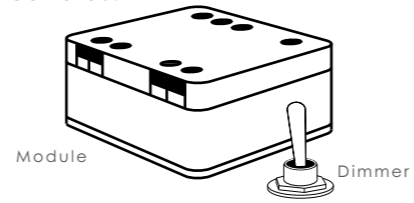

BELLEFEU® FIREPLACE

CREATE YOUR OWN

STEP 1: Start with the starter kit that includes the module that creates the candle effect and a push dimmer. Note that 1 starter kit can serve up to 18 candles.