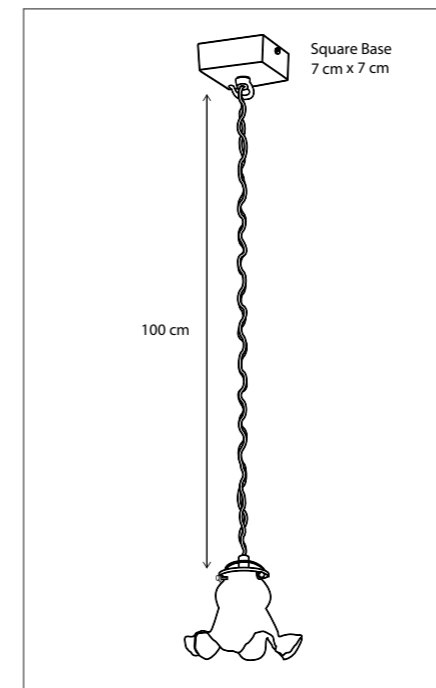

CODE	TYPE	FINISH	WATT	VOLT	FITTING
MOE001S70	Moemoe on square base 1L	Bronze	6	230	BA15d
MOE101S70	Moemoe on square base 1L	Brushed nickel	6	230	BA15d
MOE201S70	Moemoe on square base 1L	Chrome	6	230	BA15d

Contact us for:
Customization & connectivity