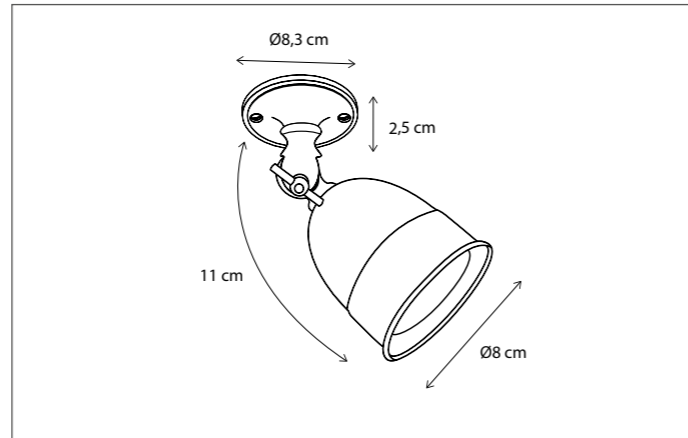

POIRE MOUNTED BASE

SPOT

Available in 2 versions: GU10 (no driver required) or BA15d (driver required).
For BA15d, select the correct driver p486 accessories.
Lamps not included, consult light source guide for our advice.

POIRE ON ROUND BASE

SPOT

Available in 2 versions: GU10 (no driver required) or BA15d (driver required & included).
Lamps not included, consult light source guide for our advice.

144

CODE	TYPE	FINISH	WATT	VOLT	FITTING
POI0L1G83	Poire mounted base	Bronze	8	230	GU10
POI1L1G83	Poire mounted base	Brushed nickel	8	230	GU10
POI2L1G83	Poire mounted base	Chrome	8	230	GU10
POI001G83	Poire mounted base	Bronze	8	12	BA15d
POI101G83	Poire mounted base	Brushed nickel	8	12	BA15d
POI201G83	Poire mounted base	Chrome	8	12	BA15d

Contact us for:
Customization & connectivity

145