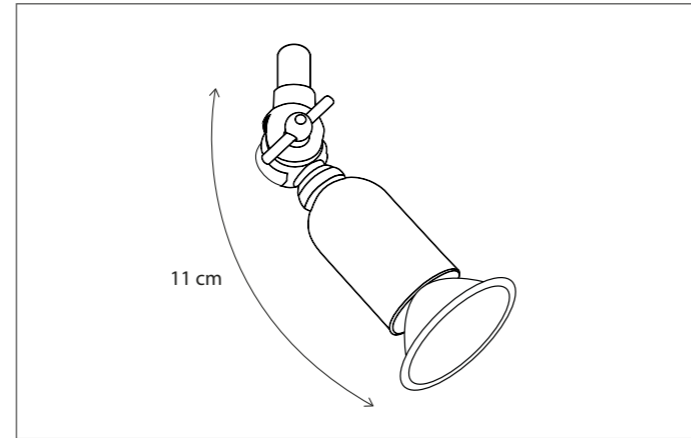

FISTON M10

SPOT

Available in 2 versions: GU10 (no driver required) or BA15d (driver required).

For BA15d, select the correct driver p486 accessories.

Lamps not included, consult light source guide for our advice.

TUBELUM DISC WITH SPRINGS

SPOT

The light source is easy to move up and down, enabling you to change the light effect.

Inside is polished brass to create a warm glow.

Lamps not included, consult light source guide for our advice.

192