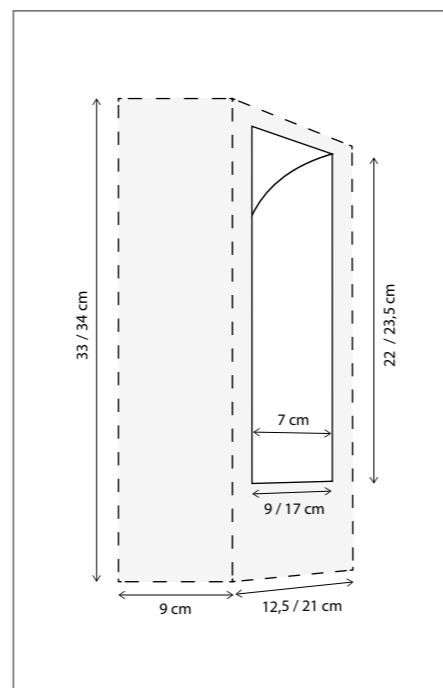

PHANTOME

WALL

Lamps not included, consult light source guide for our advice.

LIT

WALL

Lamps not included, consult light source guide for our advice.
Push button integrated..

266

CODE	TYPE	FINISH	WATT	VOLT	FITTING
PHA501007	Phantôme wall small	-	8	230	GU10
PHA501005	Phantôme wall large	-	6	230	E14

Contact us for:
Customization & connectivity

267