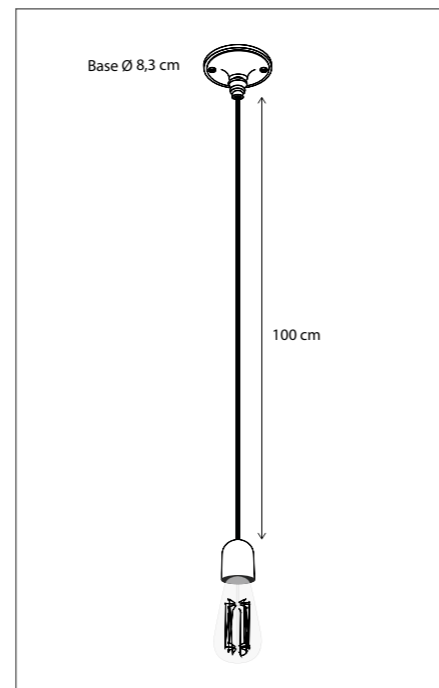

FILOU MOUNTED BASE

SUSPENSION

Lamps not included, consult light source guide for our advice.

FILOU ON SQUARE BASE

SUSPENSION

Lamps not included, consult light source guide for our advice.

58

CODE	TYPE	FINISH	WATT	VOLT	FITTING
FIL001CF8	Filou on mounted base with cable	Bronze	15	230	E27
FIL001TF8	Filou on mounted base with tube	Bronze	15	230	E27
FIL101CF8	Filou on mounted base with cable	Brushed nickel	15	230	E27
FIL101TF8	Filou on mounted base with tube	Brushed nickel	15	230	E27
FIL201CF8	Filou on mounted base with cable	Chrome	15	230	E27
FIL201TF8	Filou on mounted base with tube	Chrome	15	230	E27

Contact us for:
Customization & connectivity

59