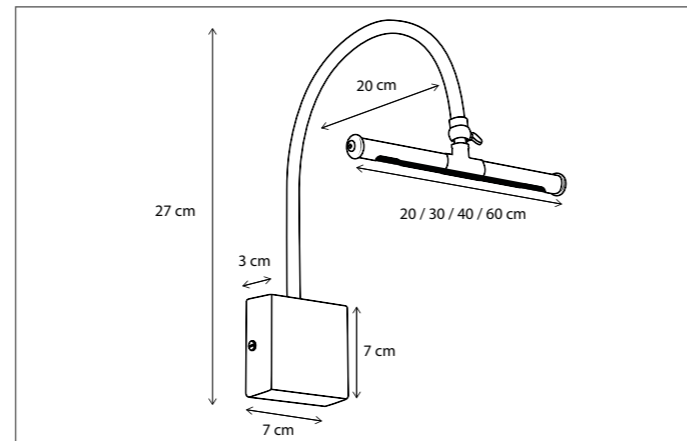

MATISSE INVISIBLE BASE

PICTURE LIGHT

CODE	TYPE	FINISH	WATT	VOLT	FITTING
MAT127I40	Matisse invisible base 2700K - 40 cm	Brushed nickel	4,2	230	-
MAT127I60	Matisse invisible base 2700K - 60 cm	Brushed nickel	7	230	-
MAT222I20	Matisse invisible base 2200K - 20 cm	Chrome	1,4	230	-
MAT222I30	Matisse invisible base 2200K - 30 cm	Chrome	2,8	230	-
MAT222I40	Matisse invisible base 2200K - 40 cm	Chrome	4,2	230	-
MAT222I60	Matisse invisible base 2200K - 60 cm	Chrome	7	230	-
MAT227I20	Matisse invisible base 2700K - 20 cm	Chrome	1,4	230	-
MAT227I30	Matisse invisible base 2700K - 30 cm	Chrome	2,8	230	-
MAT227I40	Matisse invisible base 2700K - 40 cm	Chrome	4,2	230	-
MAT227I60	Matisse invisible base 2700K - 60 cm	Chrome	7	230	-
MAT322I20	Matisse invisible base 2200K - 20 cm	Polished brass	1,4	230	-
MAT322I30	Matisse invisible base 2200K - 30 cm	Polished brass	2,8	230	-
MAT322I40	Matisse invisible base 2200K - 40 cm	Polished brass	4,2	230	-
MAT322I60	Matisse invisible base 2200K - 60 cm	Polished brass	7	230	-
MAT327I20	Matisse invisible base 2700K - 20 cm	Polished brass	1,4	230	-
MAT327I30	Matisse invisible base 2700K - 30 cm	Polished brass	2,8	230	-
MAT327I40	Matisse invisible base 2700K - 40 cm	Polished brass	4,2	230	-
MAT327I60	Matisse invisible base 2700K - 60 cm	Polished brass	7	230	-

286

CODE	TYPE	FINISH	WATT	VOLT	FITTING
MAT022I20	Matisse invisible base 2200K - 20 cm	Bronze	1,4	230	-
MAT022I30	Matisse invisible base 2200K - 30 cm	Bronze	2,8	230	-
MAT022I40	Matisse invisible base 2200K - 40 cm	Bronze	4,2	230	-
MAT022I60	Matisse invisible base 2200K - 60 cm	Bronze	7	230	-
MAT027I20	Matisse invisible base 2700K - 20 cm	Bronze	1,4	230	-
MAT027I30	Matisse invisible base 2700K - 30 cm	Bronze	2,8	230	-
MAT027I40	Matisse invisible base 2700K - 40 cm	Bronze	4,2	230	-
MAT027I60	Matisse invisible base 2700K - 60 cm	Bronze	7	230	-
MAT122I20	Matisse invisible base 2200K - 20 cm	Brushed nickel	1,4	230	-
MAT122I30	Matisse invisible base 2200K - 30 cm	Brushed nickel	2,8	230	-
MAT122I40	Matisse invisible base 2200K - 40 cm	Brushed nickel	4,2	230	-
MAT122I60	Matisse invisible base 2200K - 60 cm	Brushed nickel	7	230	-
MAT127I20	Matisse invisible base 2700K - 20 cm	Brushed nickel	1,4	230	-
MAT127I30	Matisse invisible base 2700K - 30 cm	Brushed nickel	2,8	230	-

287

Contact us for:
Customization & connectivity

Contact us for:
Customization & connectivity