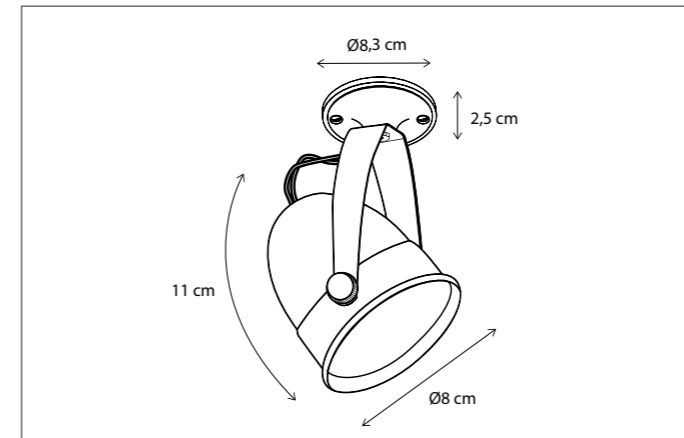

CODE	TYPE	FINISH	WATT	VOLT	FITTING
COM01G83	Comète mounted base	Bronze	8	230	GU10
COM11G83	Comète mounted base	Brushed nickel	8	230	GU10
COM21G83	Comète mounted base	Chrome	8	230	GU10
COM00G83	Comète mounted base	Bronze	8	12	BA15d
COM10G83	Comète mounted base	Brushed nickel	8	12	BA15d
COM20G83	Comète mounted base	Chrome	8	12	BA15d

Contact us for:
Customization & connectivity