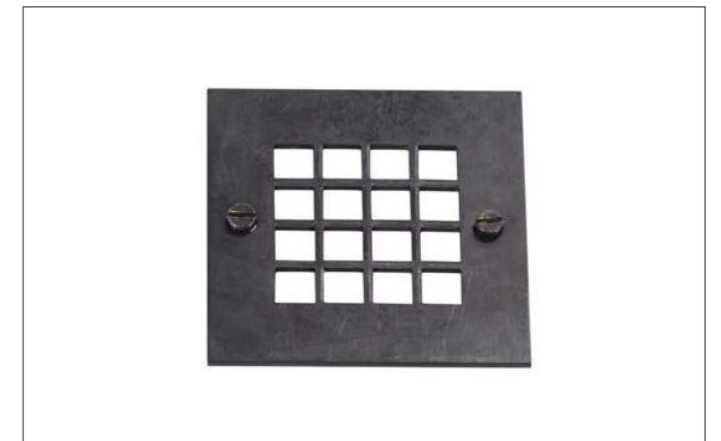

ELIGNE

WALL

Motion or day-night sensor can be integrated in the product, see p 491 accessories.

GRILLE CARRE

WALL

Integrated LED (2700K).

392

393

CODE	TYPE	FINISH	WATT	VOLT	FITTING
ELW002100	Eligne wall 100 cm	Bronze	25	230	-
ELW002125	Eligne wall 125 cm	Bronze	32	230	-
ELW002150	Eligne wall 150 cm	Bronze	39	230	-
ELW002200	Eligne wall 200 cm	Bronze	56	230	-
ELW102100	Eligne wall 100 cm	Brushed nickel	25	230	-
ELW102125	Eligne wall 125 cm	Brushed nickel	32	230	-
ELW102150	Eligne wall 150 cm	Brushed nickel	39	230	-
ELW102200	Eligne wall 200 cm	Brushed nickel	56	230	-
ELW202100	Eligne wall 100 cm	Chrome	25	230	-
ELW202125	Eligne wall 125 cm	Chrome	32	230	-
ELW202150	Eligne wall 150 cm	Chrome	39	230	-
ELW202200	Eligne wall 200 cm	Chrome	56	230	-

CODE	TYPE	FINISH	WATT	VOLT	FITTING
GR1001081	Grille carré 8 cm	Bronze	4	230	-
GR1101081	Grille carré 8 cm	Brushed nickel	4	230	-
GR1201081	Grille carré 8 cm	Chrome	4	230	-
GR1301081	Grille carré 8 cm	Polished brass	4	230	-

Contact us for:
Customization & connectivity

Contact us for:
Customization & connectivity

SCAN & DISCOVER
THE ADVANTAGE OF BRASS