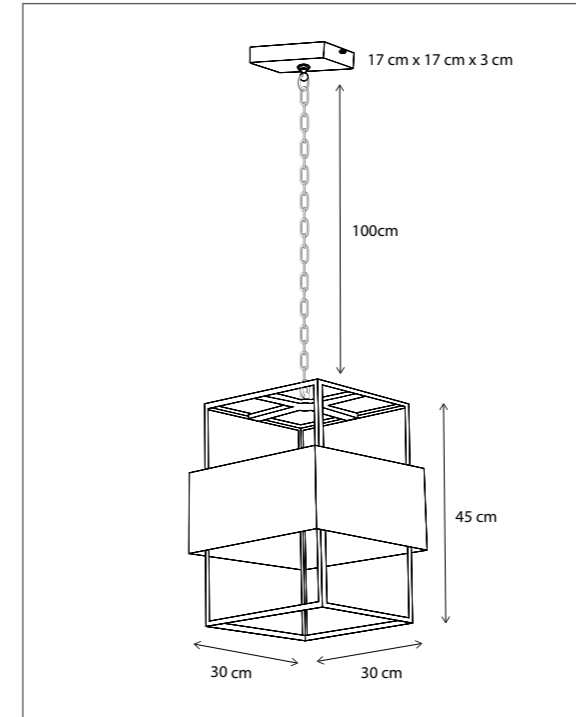

CODE	TYPE	FINISH	WATT	VOLT	FITTING
QLS0L2600	Q-Bri lantern suspension 30 x 45 cm	Bronze	32	230	-

Contact us for:
Customization & connectivity