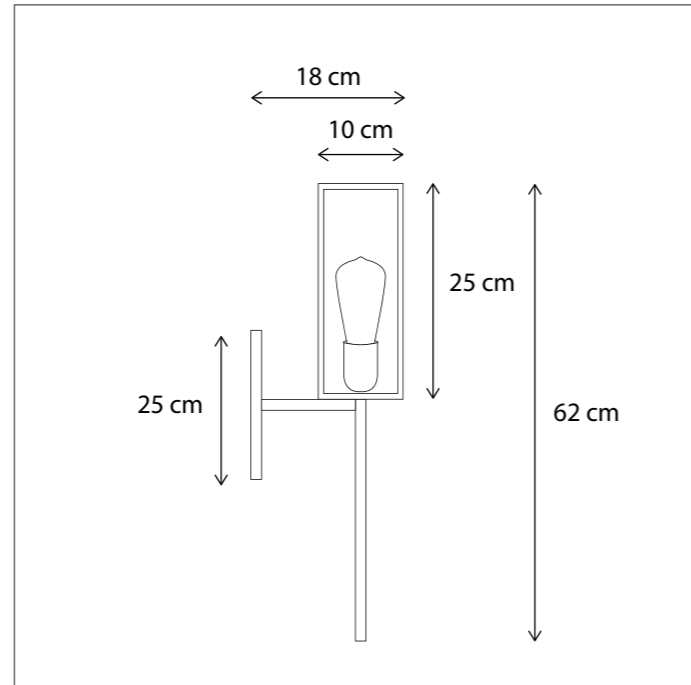

VITRINE PETITE 1L

WALL

Lamps not included, consult light source guide for our advice.

370

CODE	TYPE	FINISH	WATT	VOLT	FITTING
VIT001008	Vitrine wall torch	Bronze	15	230	E27
VIT101008	Vitrine wall torch	Brushed nickel	15	230	E27
VIT201008	Vitrine wall torch	Chrome	15	230	E27