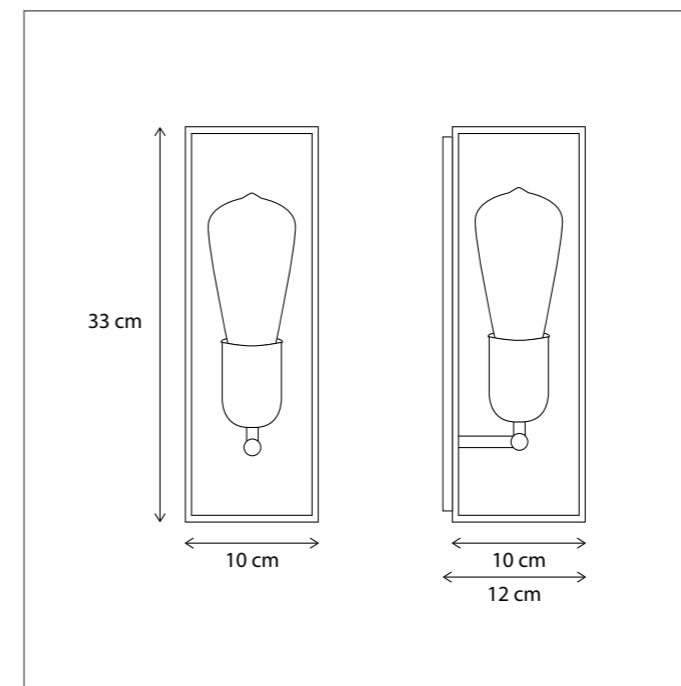

CODE	TYPE	FINISH	WATT	VOLT	FITTING
VIT001007	Vitrine wall small 1L	Bronze	15	230	E27
VIT101007	Vitrine wall small 1L	Brushed nickel	15	230	E27
VIT201007	Vitrine wall small 1L	Chrome	15	230	E27
VIT301007	Vitrine wall small 1L	Polished brass	15	230	E27

Contact us for:
Customization & connectivity

Contact us for:
Customization & connectivity

SCAN & DISCOVER
THE ADVANTAGE OF BRASS