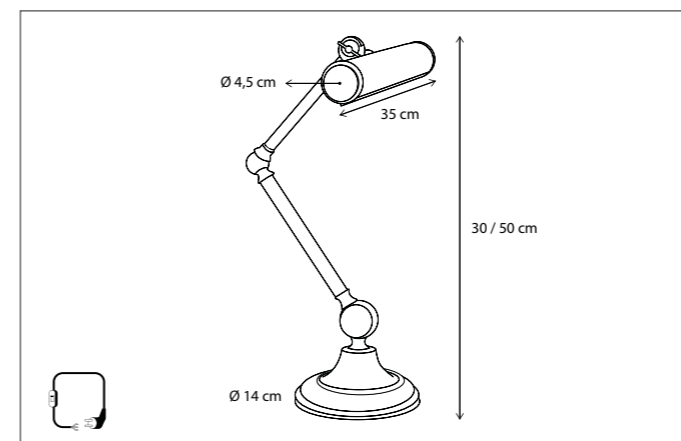

CODE	TYPE	FINISH	WATT	VOLT	FITTING
QBR0L5T02	Q-Bri table - 2700K	Bronze	6	230	-
QBR1L5T02	Q-Bri table - 2700K	Brushed nickel	6	230	-
QBR2L5T02	Q-Bri table - 2700K	Chrome	6	230	-
QBR9L5T02	Q-Bri table - 2700K	Ready for painting	6	230	-

Contact us for:
Customization & connectivity

315