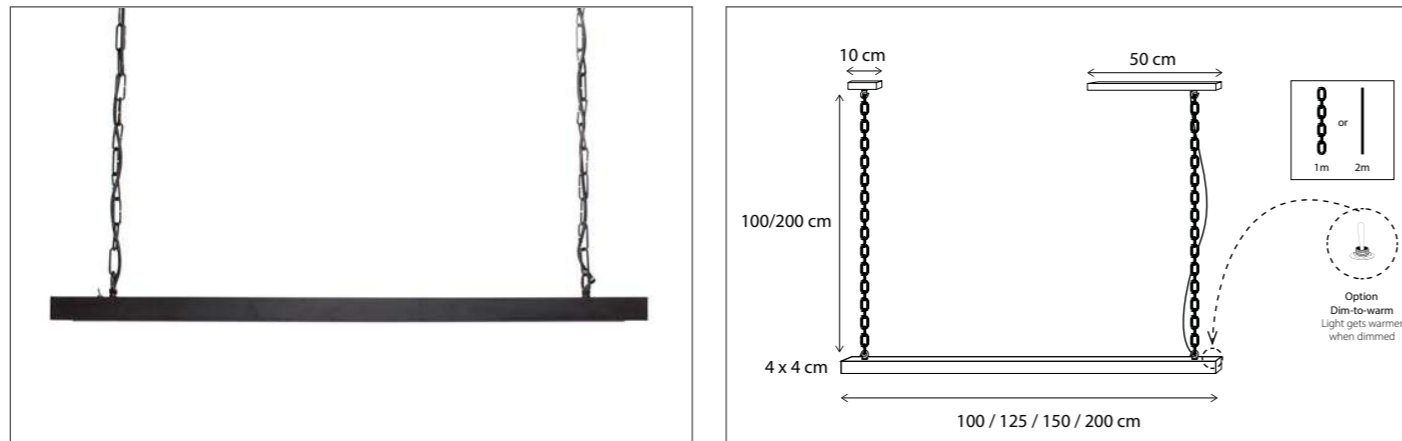

ELIGNE

SUSPENSION

Dim-to-warm option available on request, see p493 accessories.
Standard suspension with chain, steel cables on request.

ELEBASE ON CHAIN

SUSPENSION

Lamps not included, consult light source guide for our advice.

42

CODE	TYPE	FINISH	WATT	VOLT	FITTING
ELP002100	Eligne profile 100 cm	Bronze	25	230	-
ELP002125	Eligne profile 125 cm	Bronze	32	230	-
ELP002150	Eligne profile 150 cm	Bronze	39	230	-
ELP002200	Eligne profile 200 cm	Bronze	56	230	-
ELP102100	Eligne profile 100 cm	Brushed nickel	25	230	-
ELP102125	Eligne profile 125 cm	Brushed nickel	32	230	-
ELP102150	Eligne profile 150 cm	Brushed nickel	39	230	-
ELP102200	Eligne profile 200 cm	Brushed nickel	56	230	-
ELP202100	Eligne profile 100 cm	Chrome	25	230	-
ELP202125	Eligne profile 125 cm	Chrome	32	230	-
ELP202150	Eligne profile 150 cm	Chrome	39	230	-
ELP202200	Eligne profile 200 cm	Chrome	56	230	-

Contact us for:
Customization & connectivity

43