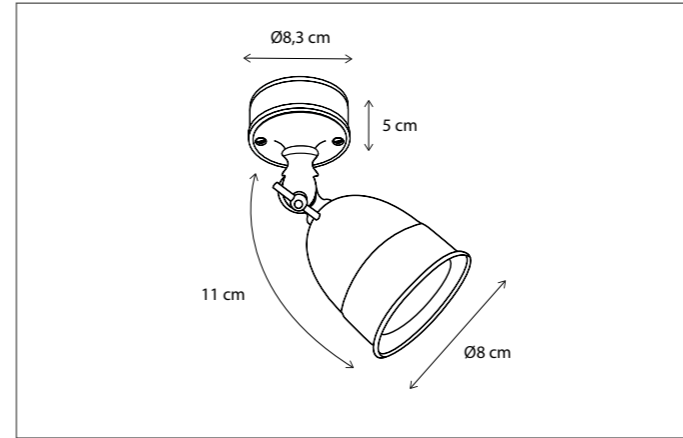

CODE	TYPE	FINISH	WATT	VOLT	FITTING
POI0L1F83	Poire on round base	Bronze	8	230	GU10
POI1L1F83	Poire on round base	Brushed nickel	8	230	GU10
POI2L1F83	Poire on round base	Chrome	8	230	GU10
POI001F83	Poire on round base	Bronze	8	230	BA15d
POI101F83	Poire on round base	Brushed nickel	8	230	BA15d
POI201F83	Poire on round base	Chrome	8	230	BA15d

Contact us for:
Customization & connectivity