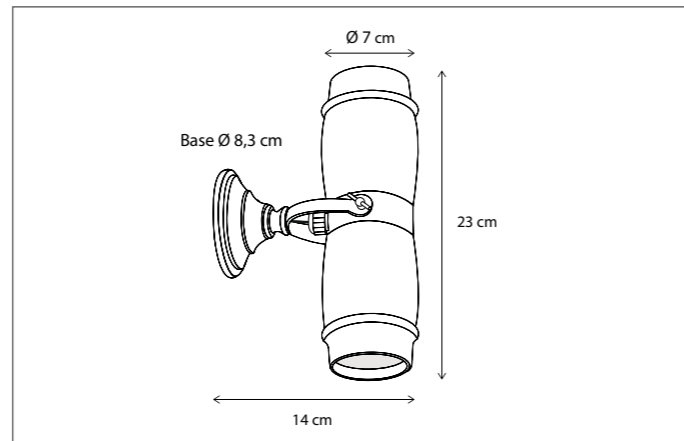

MICRO UP & DOWN MOUNTED BASE

WALL

For warmer light, add Kelvin Killer® see p474.
For enhanced light dispersion or anti-glare effect, add frosted glass filter see p474.
Lamps not included, consult light source guide for our advice.

MICRO UP & DOWN ON ROUND BASE

WALL

For warmer light, add Kelvin Killer® see p474.
For enhanced light dispersion or anti-glare effect, add frosted glass filter see p474.
Lamps not included, consult light source guide for our advice.

248