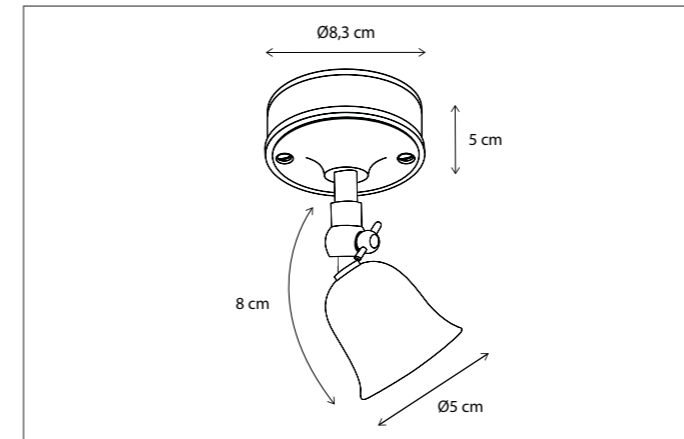

CODE	TYPE	FINISH	WATT	VOLT	FITTING
FLE0L1F83	Fleure on round base	Bronze	5	12	G4
FLE1L1F83	Fleure on round base	Brushed nickel	5	12	G4
FLE2L1F83	Fleure on round base	Chrome	5	12	G4

Contact us for:
Customization & connectivity