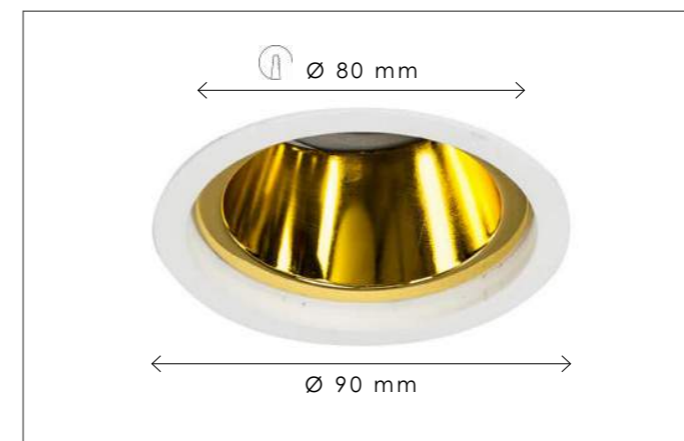

CODE	TYPE	FINISH	WATT	VOLT	FITTING
AUR50100R	Aureole gold reflector	White	8	230	GU10
AUR80100R	Aureole gold reflector	Black	8	230	GU10

Contact us for:
Customization & connectivity

Contact us for:
Customization & connectivity