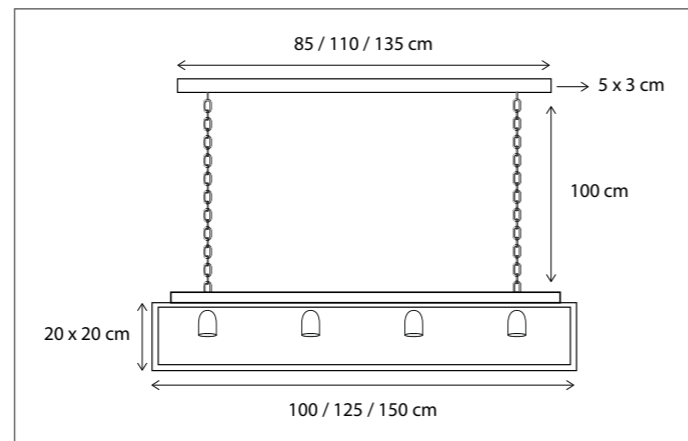

VITRINE LONG + INTEGRATED LED

SUSPENSION

2 circuits standard available:

1. Integrated Dim-to-warm LED-strip in vitrine
2. Decorative LED filament bulbs (not included, consult light source guide for our advice)

CODE	TYPE	FINISH	WATT	VOLT	FITTING
VIL023700	Vitrine suspension long + integrated LED 100 cm - 3L	Bronze	3 x 15 + 28,8	230	E27
VIL024700	Vitrine suspension long + integrated LED 125 cm - 4L	Bronze	4 x 15 + 38	230	E27
VIL025700	Vitrine suspension long + integrated LED 150 cm - 5L	Bronze	5 x 15 + 44	230	E27
VIL123700	Vitrine suspension long + integrated LED 100 cm - 3L	Brushed nickel	3 x 15 + 28,8	230	E27
VIL124700	Vitrine suspension long + integrated LED 125 cm - 4L	Brushed nickel	4 x 15 + 38	230	E27
VIL125700	Vitrine suspension long + integrated LED 150 cm - 5L	Brushed nickel	5 x 15 + 44	230	E27
VIL223700	Vitrine suspension long + integrated LED 100 cm - 3L	Chrome	3 x 15 + 28,8	230	E27
VIL224700	Vitrine suspension long + integrated LED 125 cm - 4L	Chrome	4 x 15 + 38	230	E27
VIL225700	Vitrine suspension long + integrated LED 150 cm - 5L	Chrome	5 x 15 + 44	230	E27

Contact us for:
Customization & connectivity