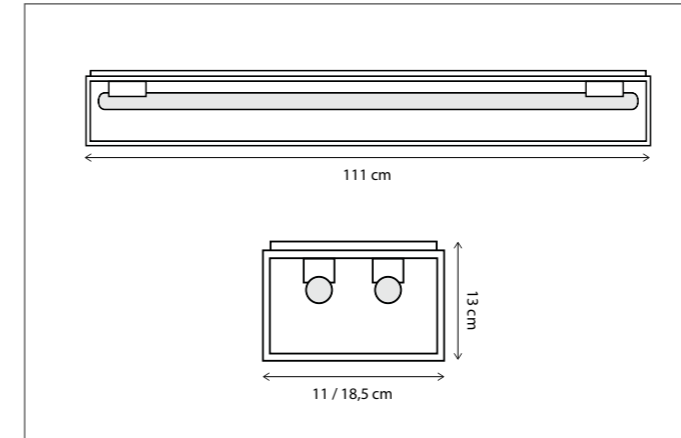

CODE	TYPE	FINISH	WATT	VOLT	FITTING
VIS001202	Vitrine petite linestra long 111 cm - 1L	Bronze	20	230	S14S
VIS002202	Vitrine petite linestra long 111 cm - 2L	Bronze	2 x 20	230	S14S
VIS101202	Vitrine petite linestra long 111 cm - 1L	Brushed nickel	20	230	S14S
VIS102202	Vitrine petite linestra long 111 cm - 2L	Brushed nickel	2 x 20	230	S14S
VIS201202	Vitrine petite linestra long 111 cm - 1L	Chrome	20	230	S14S
VIS202202	Vitrine petite linestra long 111 cm - 2L	Chrome	2 x 20	230	S14S

Contact us for:
Customization & connectivity