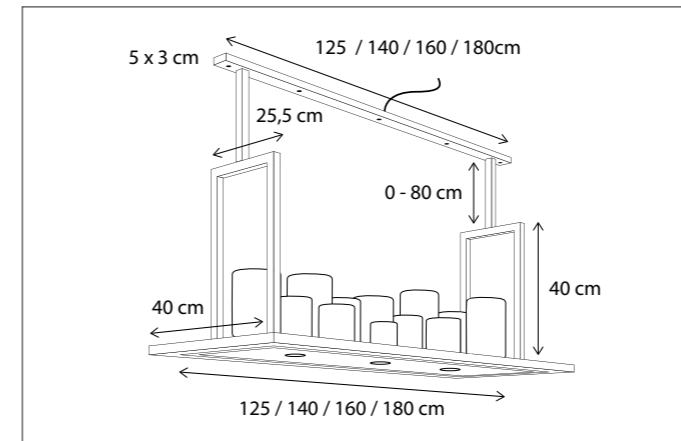

CODE	TYPE	FINISH	WATT	VOLT	FITTING
BSR012G12	Bellefeu® rectangular 125 cm - 12 candles wax - 2 GU10 spots	Bronze	12 x 2,4 + 2 x 8	230	GU10
BSR014G14	Bellefeu® rectangular 140 cm - 14 candles wax - 3 GU10 spots	Bronze	14 x 2,4 + 3 x 8	230	GU10
BSR016G16	Bellefeu® rectangular 160 cm - 16 candles wax - 4 GU10 spots	Bronze	16 x 2,4 + 4 x 8	230	GU10
BSR018G18	Bellefeu® rectangular 180 cm - 18 candles wax - 4 GU10 spots	Bronze	18 x 2,4 + 4 x 8	230	GU10
BAR012G12	Bellefeu® rectangular 125 cm - 12 candles alabaster - 2 GU10 spots	Bronze	12 x 2,4 + 2 x 8	230	GU10
BAR014G14	Bellefeu® rectangular 140 cm - 14 candles alabaster - 3 GU10 spots	Bronze	14 x 2,4 + 3 x 8	230	GU10
BAR016G16	Bellefeu® rectangular 160 cm - 16 candles alabaster - 4 GU10 spots	Bronze	16 x 2,4 + 4 x 8	230	GU10
BAR018G18	Bellefeu® rectangular 180 cm - 18 candles alabaster - 4 GU10 spots	Bronze	18 x 2,4 + 4 x 8	230	GU10

SCAN & DISCOVER
THE BELLEFEU EFFECT

Contact us for:
Customization & connectivity

Contact us for:
Customization & connectivity