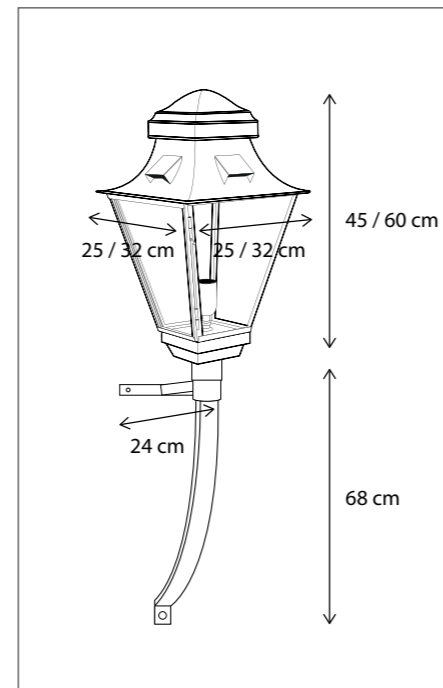

GRACIEUZE ON BRACKET UP

WALL

An extra spot can be added in the ceiling of the normal variant (1L --> 2L).
Lamps not included, consult light source guide for our advice.

GRACIEUZE WALL SMALL/NORMAL

WALL

An extra spot can be added in the ceiling of the normal variant (1L --> 2L).
Lamps not included, consult light source guide for our advice.

378

CODE	TYPE	FINISH	WATT	VOLT	FITTING
GRA001WU3	Gracieuze wall on bracket up small 1L	Bronze	15	230	E27
GRA001WU5	Gracieuze wall on bracket up normal 1L	Bronze	15	230	E27
GRA002WU5	Gracieuze wall on bracket up normal 2L	Bronze	15 + 8	230	E27 + GU10

379