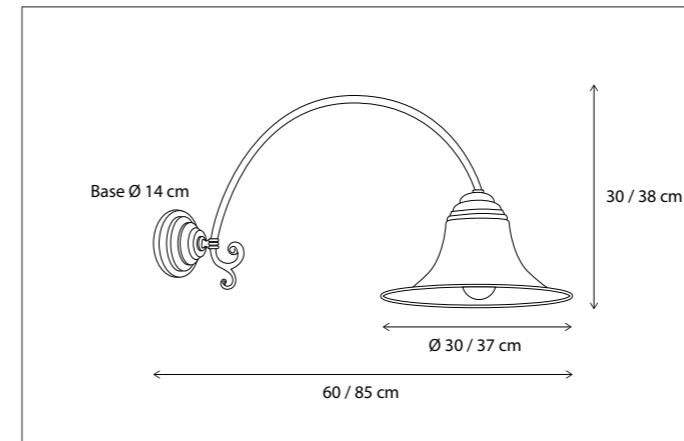

CODE	TYPE	FINISH	WATT	VOLT	FITTING
ELE001001	Elégance wall petite	Bronze	15	230	E27
ELE001002	Elégance wall grande	Bronze	15	230	E27

Contact us for:
Customization & connectivity

Contact us for:
Customization & connectivity

SCAN & DISCOVER
THE ADVANTAGE OF BRASS