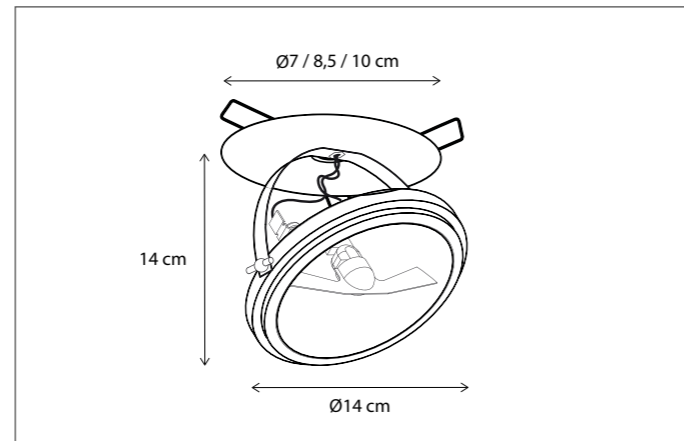

CENTONZE DISC WITH SPRINGS

SPOT

Select the correct driver, see p486 accessories.
Lamps not included, consult light source guide for our advice.

CENTONZE ROSAS WITH SPRINGS

SPOT

Select the correct driver, see p486 accessories.
Lamps not included, consult light source guide for our advice.

90

CODE	TYPE	FINISH	WATT	VOLT	FITTING
CEN0L1I70	Centonze disc with springs 7 cm	Bronze	15	12	G53
CEN0L1I85	Centonze disc with springs 8,5 cm	Bronze	15	12	G53
CEN0L1I10	Centonze disc with springs 10 cm	Bronze	15	12	G53
CEN1L1I70	Centonze disc with springs 7 cm	Brushed nickel	15	12	G53
CEN1L1I85	Centonze disc with springs 8,5 cm	Brushed nickel	15	12	G53
CEN1L1I10	Centonze disc with springs 10 cm	Brushed nickel	15	12	G53
CEN2L1I70	Centonze disc with springs 7 cm	Chrome	15	12	G53
CEN2L1I85	Centonze disc with springs 8,5 cm	Chrome	15	12	G53
CEN2L1I10	Centonze disc with springs 10 cm	Chrome	15	12	G53

91