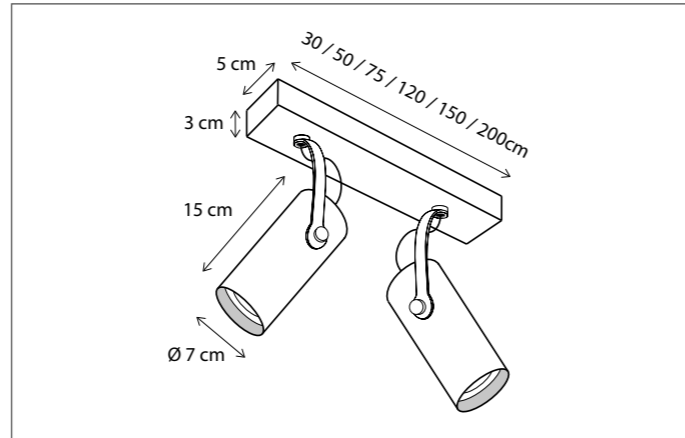

TUBELUM ON PROFILE

SPOT

The light source is easy to move up and down, enabling you to change the light effect.

Inside is polished brass to create a warm glow.

Lamps not included, consult light source guide for our advice.

196

CODE	TYPE	FINISH	WATT	VOLT	FITTING
TBL002B03	Tubelum on profile 30 cm - 2L	Bronze	2 x 8	230	GU10
TBL003B05	Tubelum on profile 50 cm - 3L	Bronze	3 x 8	230	GU10
TBL004B07	Tubelum on profile 75 cm - 4L	Bronze	4 x 8	230	GU10
TBL004B10	Tubelum on profile 100 cm - 4L	Bronze	4 x 8	230	GU10
TBL004B12	Tubelum on profile 120 cm - 4L	Bronze	4 x 8	230	GU10
TBL004B55	Tubelum on profile 150 cm - 4L	Bronze	4 x 8	230	GU10
TBL004B20	Tubelum on profile 200 cm - 4L	Bronze	4 x 8	230	GU10
TBL001XTR	Tubelum extra mounted on profile	Bronze	8	230	GU10

Contact us for:
Customization & connectivity