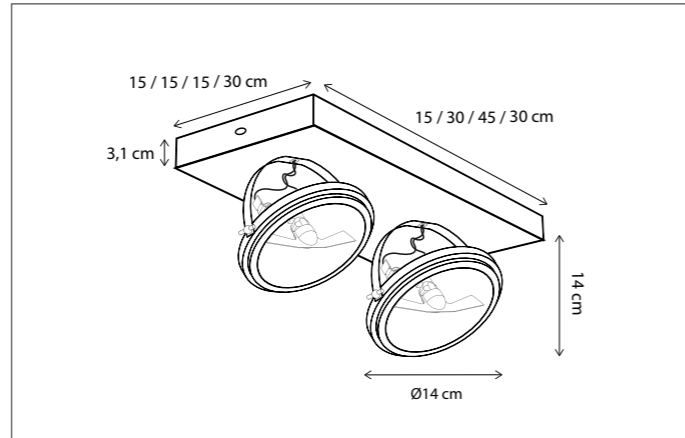

CENTONZE CLASSIC

SPOT

Lamps not included, consult light source guide for our advice.

COUPETTE ON SQUARE BASE

SPOT

Charmed by this design?
All Centonze items can be made available in Coupette variant.
Lamps not included, consult light source guide for our advice.

102

CODE	TYPE	FINISH	WATT	VOLT	FITTING
CEN011CO1	Centonze square box 1L - 15 x 15 cm	Bronze	15	230	G53
CEN012CO1	Centonze rectangular box 2L - 30 x 15 cm	Bronze	2 x 15	230	G53
CEN013CO1	Centonze rectangular box 3L - 45 x 15 cm	Bronze	3 x 15	230	G53
CEN014CO1	Centonze square box 4L - 30 x 30 cm	Bronze	4 x 15	230	G53
CEN111CO1	Centonze square box 1L - 15 x 15 cm	Brushed nickel	15	230	G53
CEN112CO1	Centonze rectangular box 2L - 30 x 15 cm	Brushed nickel	2 x 15	230	G53
CEN113CO1	Centonze rectangular box 3L - 45 x 15 cm	Brushed nickel	3 x 15	230	G53
CEN114CO1	Centonze square box 4L - 30 x 30 cm	Brushed nickel	4 x 15	230	G53
CEN211CO1	Centonze square box 1L - 15 x 15 cm	Chrome	15	230	G53
CEN212CO1	Centonze rectangular box 2L - 30 x 15 cm	Chrome	2 x 15	230	G53
CEN213CO1	Centonze rectangular box 3L - 45 x 15 cm	Chrome	3 x 15	230	G53
CEN214CO1	Centonze square box 4L - 30 x 30 cm	Chrome	4 x 15	230	G53

103