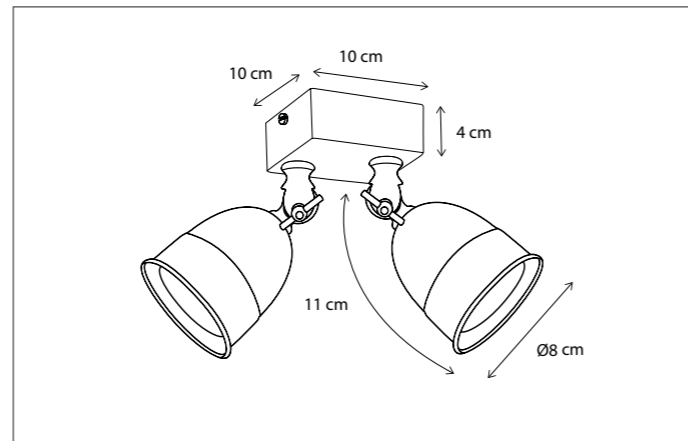

POIRE ON SQUARE BASE LARGE

SPOT

Available in 2 versions: GU10 (no driver required) or BA15d (driver required & included).
Lamps not included, consult light source guide for our advice.

148

CODE	TYPE	FINISH	WATT	VOLT	FITTING
POI0L2V10	Poire on square base 2L	Bronze	2 x 8	230	GU10
POI1L2V10	Poire on square base 2L	Brushed nickel	2 x 8	230	GU10
POI2L2V10	Poire on square base 2L	Chrome	2 x 8	230	GU10
POI002V10	Poire on square base 2L	Bronze	2 x 8	230	BA15d
POI102V10	Poire on square base 2L	Brushed nickel	2 x 8	230	BA15d
POI202V10	Poire on square base 2L	Chrome	2 x 8	230	BA15d