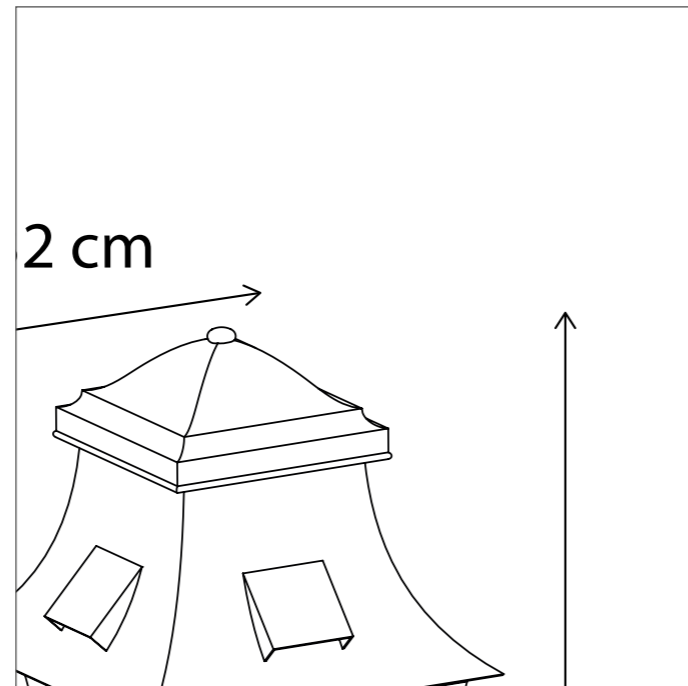

GRACIEUZE ON FOOT SMALL/NORMAL

GROUND & POLE

An extra spot can be added in the ceiling of the normal variant (1L --> 2L).

Lamps not included, consult light source guide for our advice.

GRACIEUZE ON FOOT LARGE

GROUND & POLE

4 extra GU10 spots can be added in the ceiling of the grand variant (4L --> 8L).

Lamps not included, consult light source guide for our advice.

432

CODE	TYPE	FINISH	WATT	VOLT	FITTING
GRA001SM3	Gracieuze on foot small 1L	Bronze	15	230	E27
GRA001SM6	Gracieuze on foot normal 1L	Bronze	15	230	E27
GRA002SM6	Gracieuze on foot normal 2L	Bronze	15 + 8	230	E27 + GU10

433