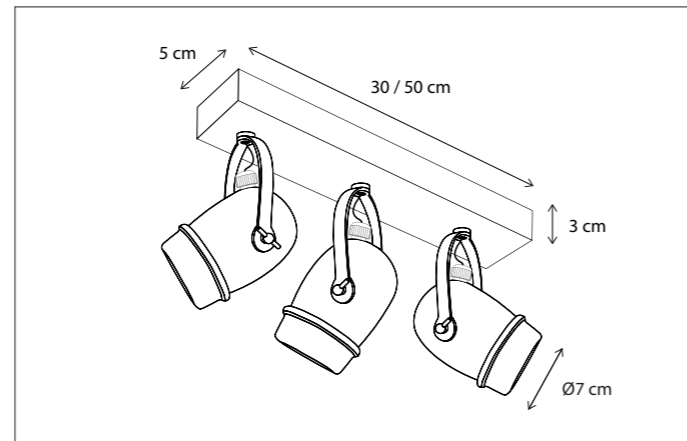

MICRO ON PROFILE

WALL

For warmer light, add Kelvin Killer® see p474.
For enhanced light dispersion or anti-glare effect, add frosted glass filter see p474.
Lamps not included, consult light source guide for our advice.

MICRO PUBLICITY MOUNTED BASE

WALL

For warmer light, add Kelvin Killer® see p474.
For enhanced light dispersion or anti-glare effect, add frosted glass filter see p474.
Lamps not included, consult light source guide for our advice.

362

CODE	TYPE	FINISH	WATT	VOLT	FITTING
MIC002B03	Micro on profile 30 cm - 2L	Bronze	2 x 6	230	GU10
MIC003B05	Micro on profile 50 cm - 3L	Bronze	3 x 6	230	GU10
MIC102B03	Micro on profile 30 cm - 2L	Brushed nickel	2 x 6	230	GU10
MIC103B05	Micro on profile 50 cm - 3L	Brushed nickel	3 x 6	230	GU10
MIC202B03	Micro on profile 30 cm - 2L	Chrome	2 x 6	230	GU10
MIC203B05	Micro on profile 50 cm - 3L	Chrome	3 x 6	230	GU10

363