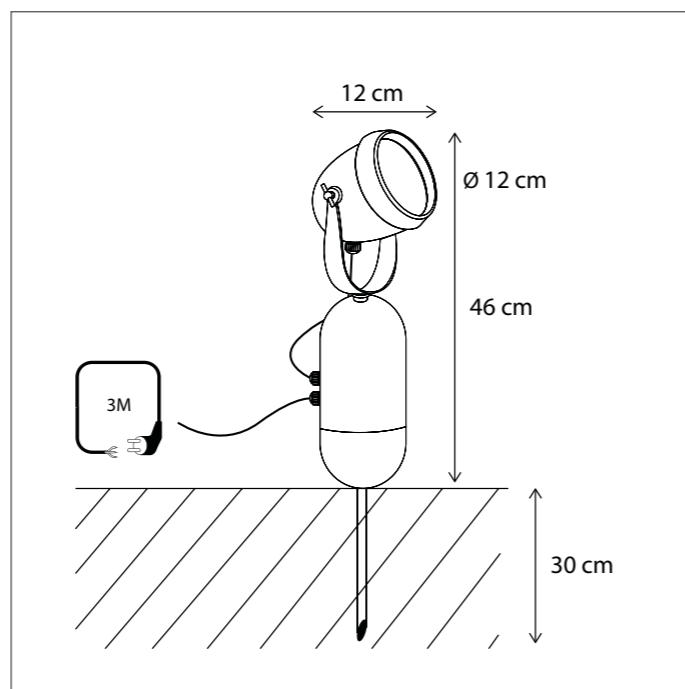

MACRO POWER PROJECTOR

SPIKE

Suitable for illumination of big objects. Standard with CDM-R.
For warmer light, add Kelvin Killer® see p474.

404