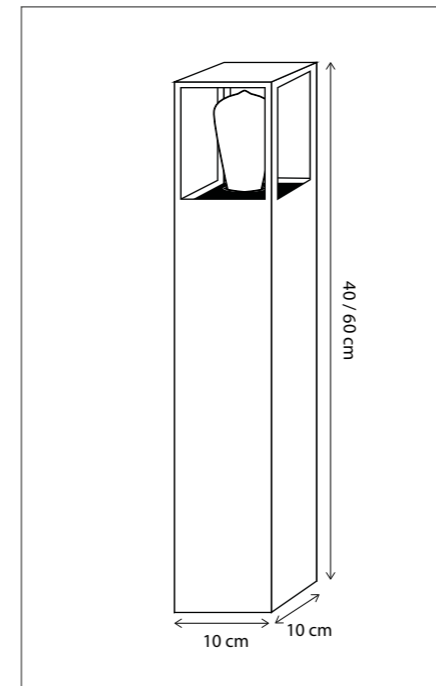

VITRINE

GROUND & POLE

Lamps not included, consult light source guide for our advice.

427

CODE	TYPE	FINISH	WATT	VOLT	FITTING
VIT001P40	Vitrine pole 40 cm	Bronze	15	230	E27
VIT001P60	Vitrine pole 60 cm	Bronze	15	230	E27
VIT101P40	Vitrine pole 40 cm	Brushed nickel	15	230	E27
VIT101P60	Vitrine pole 60 cm	Brushed nickel	15	230	E27
VIT201P40	Vitrine pole 40 cm	Chrome	15	230	E27
VIT201P60	Vitrine pole 60 cm	Chrome	15	230	E27

Contact us for:
Customization & connectivity

OUTDOOR
GROUND & POLE | VITRINE

OUTDOOR
GROUND & POLE | VITRINE

SCAN & DISCOVER
THE ADVANTAGE OF BRASS

Contact us for:
Customization & connectivity