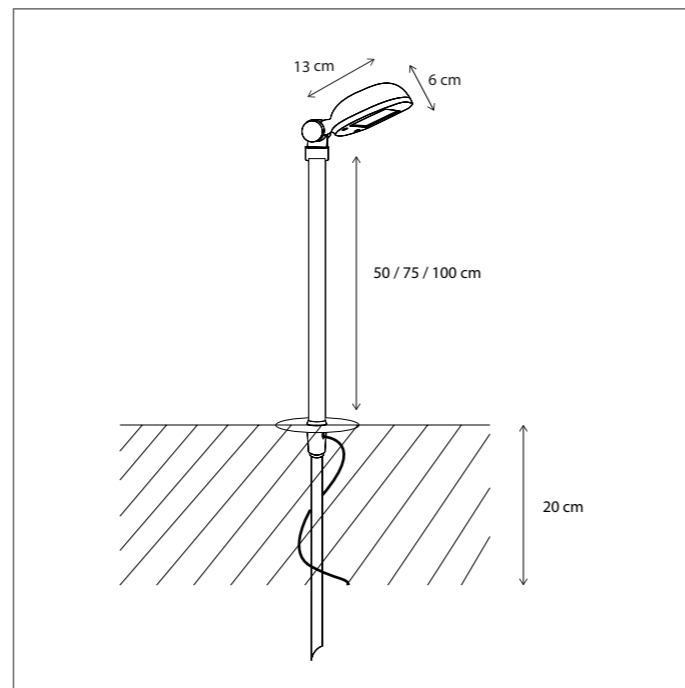

CHARMOND

SPIKE

Available in 2 versions: integrated LED (2200K) or retrofit bulb (G4).
Select the correct driver, see p486 accessories.
Possible to integrate entrance fade dimming, enabling 2 levels of light intensity.
Lamps (G4-variant) not included, consult light source guide for our advice.

CHARMOND

SPIKE

CODE	TYPE	FINISH	WATT	VOLT	FITTING
CHA2L1P51	Charmond on pin 50 cm	Chrome	2,4	24	-
CHA2L1P75	Charmond on pin 75 cm	Chrome	2,4	24	-
CHA2L1P10	Charmond on pin 100 cm	Chrome	2,4	24	-
CHA001P51	Charmond on pin 50 cm	Bronze	4	12	G4
CHA001P75	Charmond on pin 75 cm	Bronze	4	12	G4
CHA001P10	Charmond on pin 100 cm	Bronze	4	12	G4
CHA101P51	Charmond on pin 50 cm	Brushed nickel	4	12	G4
CHA101P75	Charmond on pin 75 cm	Brushed nickel	4	12	G4
CHA101P10	Charmond on pin 100 cm	Brushed nickel	4	12	G4
CHA201P51	Charmond on pin 50 cm	Chrome	4	12	G4
CHA201P75	Charmond on pin 75 cm	Chrome	4	12	G4
CHA201P10	Charmond on pin 100 cm	Chrome	4	12	G4

402

403

CODE	TYPE	FINISH	WATT	VOLT	FITTING
CHA0L1P51	Charmond on pin 50 cm	Bronze	2,4	24	-
CHA0L1P75	Charmond on pin 75 cm	Bronze	2,4	24	-
CHA0L1P10	Charmond on pin 100 cm	Bronze	2,4	24	-
CHA1L1P51	Charmond on pin 50 cm	Brushed nickel	2,4	24	-
CHA1L1P75	Charmond on pin 75 cm	Brushed nickel	2,4	24	-
CHA1L1P10	Charmond on pin 100 cm	Brushed nickel	2,4	24	-
CHA2L1P51	Charmond on pin 50 cm	Chrome	2,4	24	-
CHA2L1P75	Charmond on pin 75 cm	Chrome	2,4	24	-
CHA2L1P10	Charmond on pin 100 cm	Chrome	2,4	24	-

SCAN & DISCOVER
THE ADVANTAGE OF BRASS

Contact us for:
Customization & connectivity

Contact us for:
Customization & connectivity