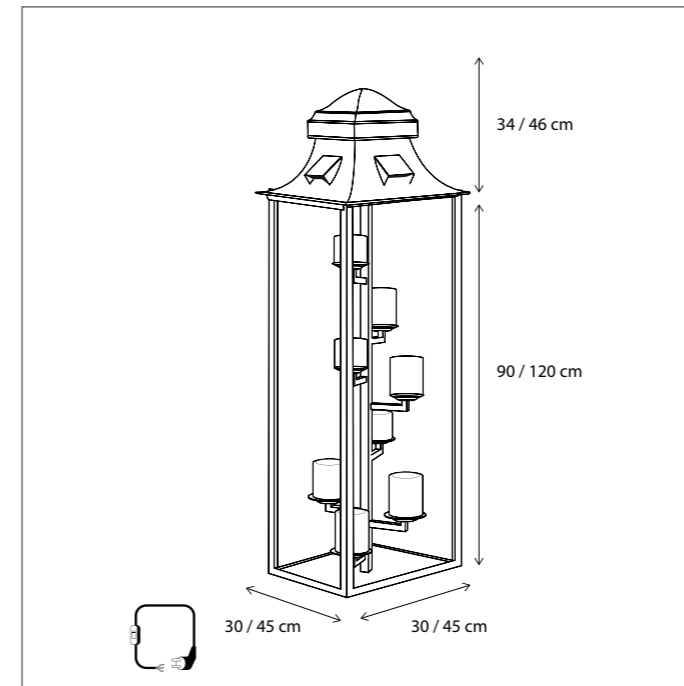

CODE	TYPE	FINISH	WATT	VOLT	FITTING
BGH008D30	Bellefeu® gracieuze floor normal - 8 candles wax	Bronze	8 x 2,4	230	-
BGA008D30	Bellefeu® gracieuze floor normal - 8 candles alabaster	Bronze	8 x 2,4	230	-

Contact us for:
Customization & connectivity

Contact us for:
Customization & connectivity

SCAN & DISCOVER
THE BELLEFEU EFFECT