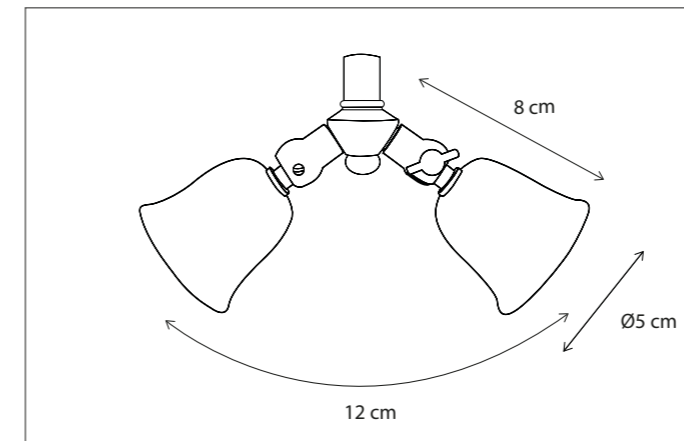

CODE	TYPE	FINISH	WATT	VOLT	FITTING
FLT0L1M10	Fleure Twin M10	Bronze	2 x 5	12	G4
FLT1L1M10	Fleure Twin M10	Brushed nickel	2 x 5	12	G4
FLT2L1M10	Fleure Twin M10	Chrome	2 x 5	12	G4

Contact us for:
Customization & connectivity