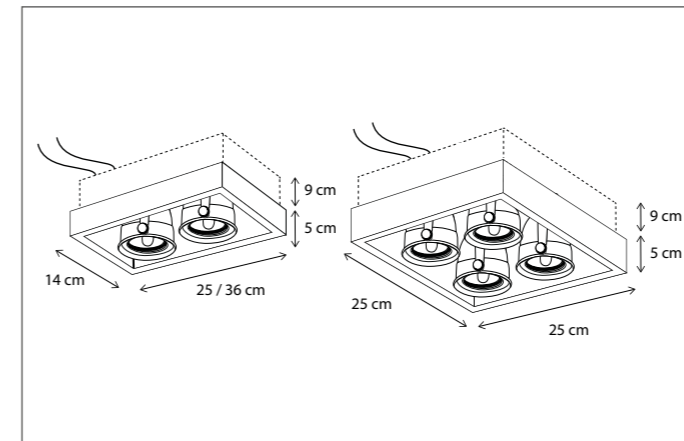

Q-BRI CENTONZE SEMI RECESSED

RECESSED

2 circuits that can be switched on/off separately, enabling 3 light effects:

1. Indirect illumination via an integrated LED strip (not dimmable)
2. Direct (functional) light created by centonze spots (lamps not included, consult light source guide for our advice)
3. Combination of above

Q-BRI COMETE SEMI RECESSED

RECESSED

On request, these fixtures are also available with a GU10 fitting.

2 circuits that can be switched on/off separately, enabling 3 light effects:

1. Indirect illumination via an integrated LED strip
2. Direct (functional) light created by comete spots (lamps not included, consult light source guide for our advice)
3. Combination of above

212

213

CODE	TYPE	FINISH	WATT	VOLT	FITTING
QCE0L1S18	Q-Bri centonze semi recessed 1L - 18 x 18 cm	Bronze	15 + 6	230	G53
QCE0L2S33	Q-Bri centonze semi recessed 2L - 33 x 18 cm	Bronze	2 x 15 + 12	230	G53
QCE0L3S48	Q-Bri centonze semi recessed 3L - 48 x 18 cm	Bronze	3 x 15 + 14	230	G53
QCE0L4S33	Q-Bri centonze semi recessed 4L - 33,5 x 33,5 cm	Bronze	4 x 15 + 18	230	G53
QCE1L1S18	Q-Bri centonze semi recessed 1L - 18 x 18 cm	Brushed nickel	15 + 6	230	G53
QCE1L2S33	Q-Bri centonze semi recessed 2L - 33 x 18 cm	Brushed nickel	2 x 15 + 12	230	G53
QCE1L3S48	Q-Bri centonze semi recessed 3L - 48 x 18 cm	Brushed nickel	3 x 15 + 14	230	G53
QCE1L4S33	Q-Bri centonze semi recessed 4L - 33,5 x 33,5 cm	Brushed nickel	4 x 15 + 18	230	G53
QCE2L1S18	Q-Bri centonze semi recessed 1L - 18 x 18 cm	Chrome	15 + 6	230	G53
QCE2L2S33	Q-Bri centonze semi recessed 2L - 33 x 18 cm	Chrome	2 x 15 + 12	230	G53
QCE2L3S48	Q-Bri centonze semi recessed 3L - 48 x 18 cm	Chrome	3 x 15 + 14	230	G53
QCE2L4S33	Q-Bri centonze semi recessed 4L - 33,5 x 33,5 cm	Chrome	4 x 15 + 18	230	G53

Contact us for:
Customization & connectivity