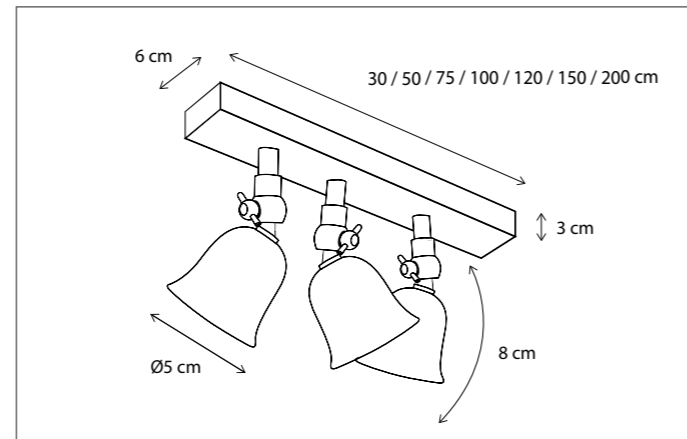

FLEURE ON PROFILE

SPOT

Customise your product, choose the length of the profile and number of spots.
Lamps not included, consult light source guide for our advice.

FLEURE ON PROFILE

SPOT

CODE	TYPE	FINISH	WATT	VOLT	FITTING
FLE1L4B10	Fleure on profile 100 cm - 4L	Brushed nickel	4 x 5	230	G4
FLE1L4B12	Fleure on profile 120 cm - 4L	Brushed nickel	4 x 5	230	G4
FLE1L4B15	Fleure on profile 150 cm - 4L	Brushed nickel	4 x 5	230	G4
FLE1L4B20	Fleure on profile 200 cm - 4L	Brushed nickel	4 x 5	230	G4
FLE1L1XTR	Fleure extra mounted on profile	Brushed nickel	5	230	G4
FLE2L3B03	Fleure on profile 30 cm - 3L	Chrome	3 x 5	230	G4
FLE2L3B05	Fleure on profile 50 cm - 3L	Chrome	3 x 5	230	G4
FLE2L4B07	Fleure on profile 75 cm - 4L	Chrome	4 x 5	230	G4
FLE2L4B10	Fleure on profile 100 cm - 4L	Chrome	4 x 5	230	G4
FLE2L4B12	Fleure on profile 120 cm - 4L	Chrome	4 x 5	230	G4
FLE2L4B15	Fleure on profile 150 cm - 4L	Chrome	4 x 5	230	G4
FLE2L4B20	Fleure on profile 200 cm - 4L	Chrome	4 x 5	230	G4
FLE2L1XTR	Fleure extra mounted on profile	Chrome	5	230	G4

164

CODE	TYPE	FINISH	WATT	VOLT	FITTING
FLE0L3B03	Fleure on profile 30 cm - 3L	Bronze	3 x 5	230	G4
FLE0L3B05	Fleure on profile 50 cm - 3L	Bronze	3 x 5	230	G4
FLE0L4B07	Fleure on profile 75 cm - 4L	Bronze	4 x 5	230	G4
FLE0L4B10	Fleure on profile 100 cm - 4L	Bronze	4 x 5	230	G4
FLE0L4B12	Fleure on profile 120 cm - 4L	Bronze	4 x 5	230	G4
FLE0L4B15	Fleure on profile 150 cm - 4L	Bronze	4 x 5	230	G4
FLE0L4B20	Fleure on profile 200 cm - 4L	Bronze	4 x 5	230	G4
FLE0L1XTR	Fleure extra mounted on profile	Bronze	5	230	G4
FLE1L3B03	Fleure on profile 30 cm - 3L	Brushed nickel	3 x 5	230	G4
FLE1L3B05	Fleure on profile 50 cm - 3L	Brushed nickel	3 x 5	230	G4
FLE1L4B07	Fleure on profile 75 cm - 4L	Brushed nickel	4 x 5	230	G4

Contact us for:
Customization & connectivity

Contact us for:
Customization & connectivity

165

INDOOR | SPOT | FLEURE

INDOOR | SPOT | FLEURE