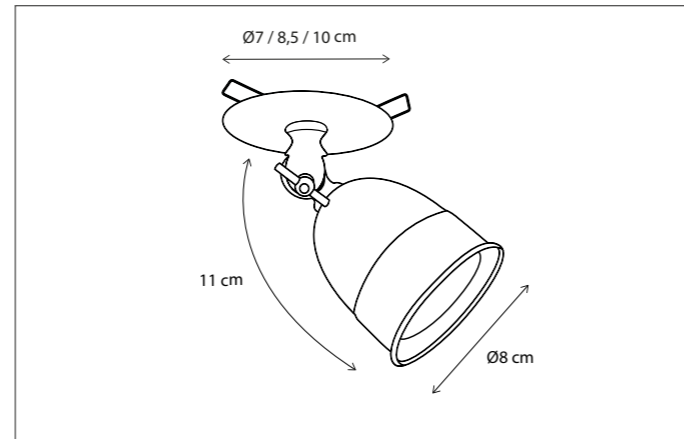

POIRE DISC WITH SPRINGS

SPOT

Available in 2 versions: GU10 (no driver required) or BA15d (driver required).
For BA15d, select the correct driver p486 accessories.
Lamps not included, consult light source guide for our advice.

POIRE DISC WITH SPRINGS

SPOT

CODE	TYPE	FINISH	WATT	VOLT	FITTING
POI001170	Poire disc with springs 7 cm	Bronze	8	12	BA15d
POI001185	Poire disc with springs 8,5 cm	Bronze	8	12	BA15d
POI001110	Poire disc with springs 10 cm	Bronze	8	12	BA15d
POI101170	Poire disc with springs 7 cm	Brushed nickel	8	12	BA15d
POI101185	Poire disc with springs 8,5 cm	Brushed nickel	8	12	BA15d
POI101110	Poire disc with springs 10 cm	Brushed nickel	8	12	BA15d
POI201170	Poire disc with springs 7 cm	Chrome	8	12	BA15d
POI201185	Poire disc with springs 8,5 cm	Chrome	8	12	BA15d
POI201110	Poire disc with springs 10 cm	Chrome	8	12	BA15d

138

CODE	TYPE	FINISH	WATT	VOLT	FITTING
POI0L1170	Poire disc with springs 7 cm	Bronze	8	230	GU10
POI0L1185	Poire disc with springs 8,5 cm	Bronze	8	230	GU10
POI0L1110	Poire disc with springs 10 cm	Bronze	8	230	GU10
POI1L1170	Poire disc with springs 7 cm	Brushed nickel	8	230	GU10
POI1L1185	Poire disc with springs 8,5 cm	Brushed nickel	8	230	GU10
POI1L1110	Poire disc with springs 10 cm	Brushed nickel	8	230	GU10
POI2L1170	Poire disc with springs 7 cm	Chrome	8	230	GU10
POI2L1185	Poire disc with springs 8,5 cm	Chrome	8	230	GU10
POI2L1110	Poire disc with springs 10 cm	Chrome	8	230	GU10

139

Contact us for:
Customization & connectivity

Contact us for:
Customization & connectivity