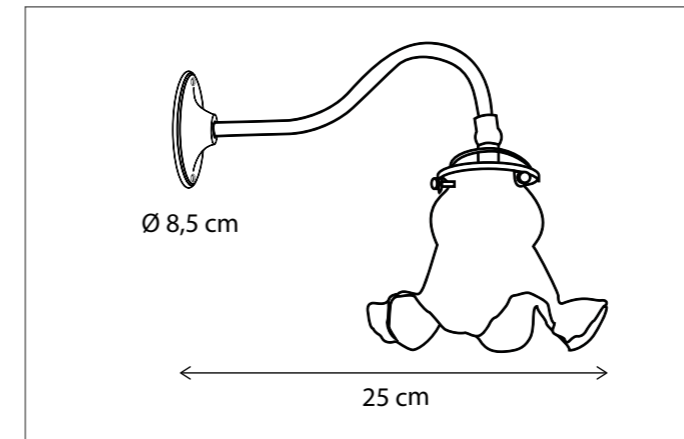

CODE	TYPE	FINISH	WATT	VOLT	FITTING
BOM001R00	Bompa on rectangular base	Bronze	6	230	BA15d
BOM101R00	Bompa on rectangular base	Brushed nickel	6	230	BA15d
BOM201R00	Bompa on rectangular base	Chrome	6	230	BA15d

Contact us for:
Customization & connectivity

261