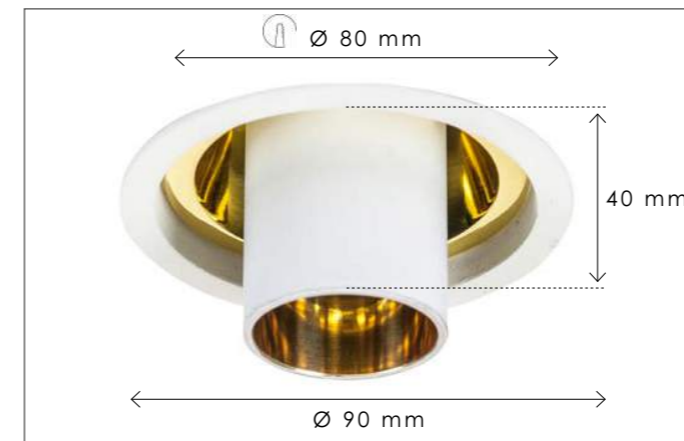

CODE	TYPE	FINISH	WATT	VOLT	FITTING
AUR501LTR	Aureole long tube gold reflector	White	8	230	GU10
AUR801LTR	Aureole long tube gold reflector	Black	8	230	GU10

Contact us for:
Customization & connectivity

Contact us for:
Customization & connectivity