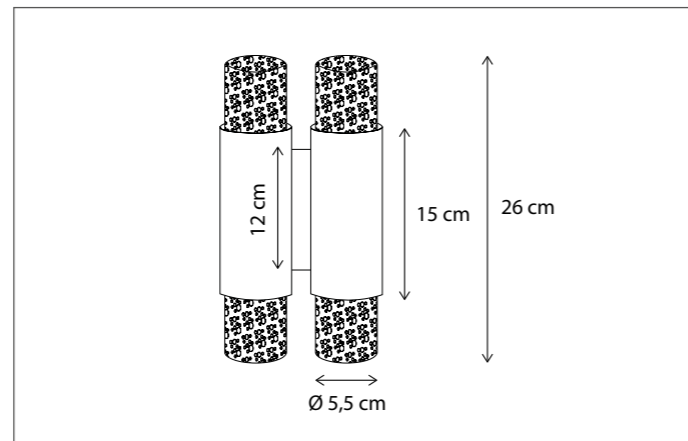

TISSELUM

WALL

Integrated LED.
The light reflects on polished mesh, resulting in a warm glow.

TUBELUM ON RECTANGULAR BASE

WALL

The light source is easy to move up and down, enabling you to change the light effect.
Inside is polished brass to create a warm glow.

Lamps not included, consult light source guide for our advice.

256