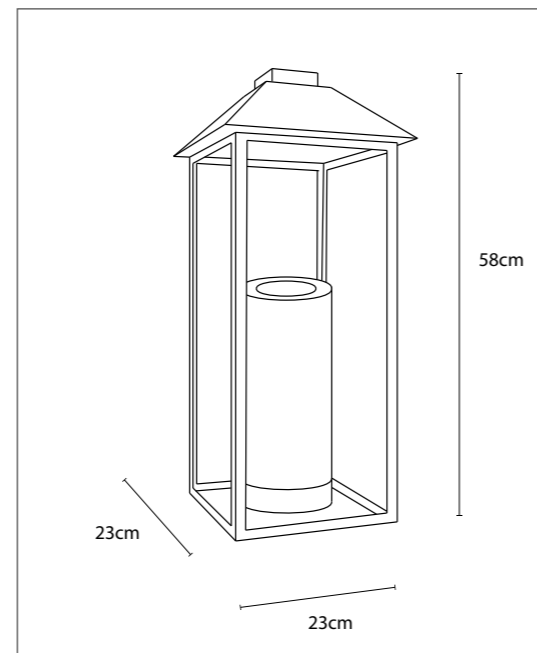

NOBLESSE BOTTOM PLATE BELLEFEU

GROUND & POLE

Integrated push dimmer for adjustable candle effect.

For control/connectivity options, see p494 accessories.

NOBLESSE BOTTOM PLATE E27

GROUND & POLE

Lamps not included, consult light source guide for our advice.

412

CODE	TYPE	FINISH	WATT	VOLT	FITTING
NBL0B1PM5	Noblesse bellefeu bottom plate - 1 candle alabaster	Bronze	2,4	230	-

413