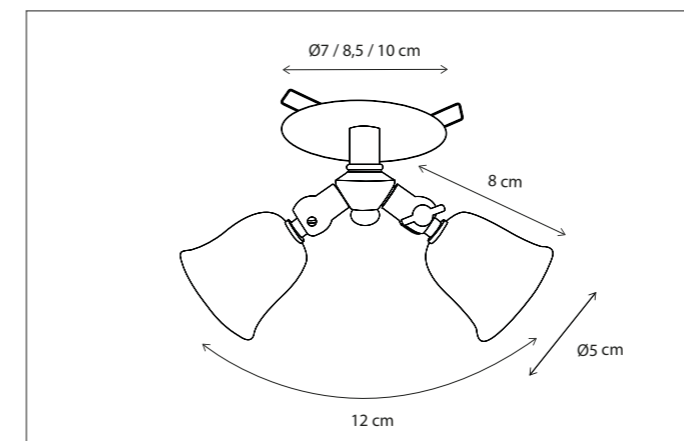

CODE	TYPE	FINISH	WATT	VOLT	FITTING
FLT0L1I70	Fleure twin disc with springs 7 cm	Bronze	2 x 5	12	G4
FLT0L1I85	Fleure twin disc with springs 8,5 cm	Bronze	2 x 5	12	G4
FLT0L1I10	Fleure twin disc with springs 10 cm	Bronze	2 x 5	12	G4
FLT1L1I70	Fleure twin disc with springs 7 cm	Brushed nickel	2 x 5	12	G4
FLT1L1I85	Fleure twin disc with springs 8,5 cm	Brushed nickel	2 x 5	12	G4
FLT1L1I10	Fleure twin disc with springs 10 cm	Brushed nickel	2 x 5	12	G4
FLT2L1I70	Fleure twin disc with springs 7 cm	Chrome	2 x 5	12	G4
FLT2L1I85	Fleure twin disc with springs 8,5 cm	Chrome	2 x 5	12	G4
FLT2L1I10	Fleure twin disc with springs 10 cm	Chrome	2 x 5	12	G4

Contact us for:
Customization & connectivity