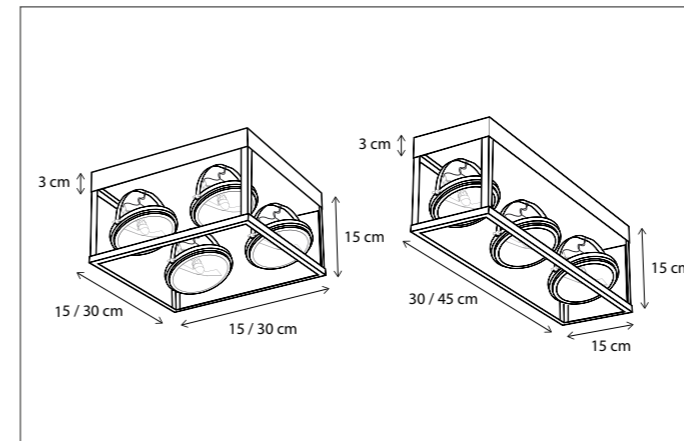

VITRINE FLEURE SQUARE

CEILING

Lamps not included, consult light source guide for our advice.

VITRINE CENTONZE

CEILING

Lamps not included, consult light source guide for our advice.

70

71

CODE	TYPE	FINISH	WATT	VOLT	FITTING
VIT0L4209	Vitrine plafonnier fleure square 4L	Bronze	4 x 5	230	G4
VIT0L9210	Vitrine plafonnier fleure square 9L	Bronze	9 x 5	230	G4
VIT1L4209	Vitrine plafonnier fleure square 4L	Brushed nickel	4 x 5	230	G4
VIT1L9210	Vitrine plafonnier fleure square 9L	Brushed nickel	9 x 5	230	G4
VIT2L4209	Vitrine plafonnier fleure square 4L	Chrome	4 x 5	230	G4
VIT2L9210	Vitrine plafonnier fleure square 9L	Chrome	9 x 5	230	G4

CODE	TYPE	FINISH	WATT	VOLT	FITTING
VIT001H15	Vitrine centonze plafonnier 1L - 15 x 15 cm	Bronze	12	230	G53
VIT002H15	Vitrine centonze plafonnier 2L - 30 x 15 cm	Bronze	2 x 12	230	G53
VIT003H15	Vitrine centonze plafonnier 3L - 45 x 15 cm	Bronze	3 x 12	230	G53
VIT004H15	Vitrine centonze plafonnier square 4L - 30 x 30 cm	Bronze	4 x 12	230	G53
VIT101H15	Vitrine centonze plafonnier 1L - 15 x 15 cm	Brushed nickel	12	230	G53
VIT102H15	Vitrine centonze plafonnier 2L - 30 x 15 cm	Brushed nickel	2 x 12	230	G53
VIT103H15	Vitrine centonze plafonnier 3L - 45 x 15 cm	Brushed nickel	3 x 12	230	G53
VIT104H15	Vitrine centonze plafonnier square 4L - 30 x 30 cm	Brushed nickel	4 x 12	230	G53
VIT201H15	Vitrine centonze plafonnier 1L - 15 x 15 cm	Chrome	12	230	G53
VIT202H15	Vitrine centonze plafonnier 2L - 30 x 15 cm	Chrome	2 x 12	230	G53
VIT203H15	Vitrine centonze plafonnier 3L - 45 x 15 cm	Chrome	3 x 12	230	G53
VIT204H15	Vitrine centonze plafonnier square 4L - 30 x 30 cm	Chrome	4 x 12	230	G53

Contact us for:
Customization & connectivity

Contact us for:
Customization & connectivity