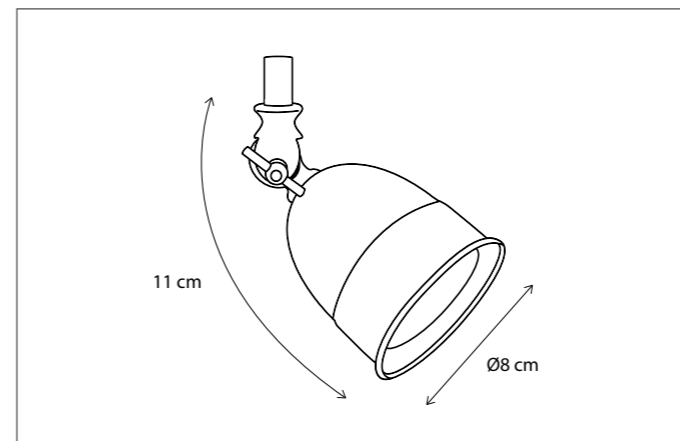

CODE	TYPE	FINISH	WATT	VOLT	FITTING
POI0L1M01	Poire M10	Bronze	8	230	GU10
POI1L1M01	Poire M10	Brushed nickel	8	230	GU10
POI2L1M01	Poire M10	Chrome	8	230	GU10
POI001M01	Poire M10	Bronze	8	12	BA15d
POI101M01	Poire M10	Brushed nickel	8	12	BA15d
POI201M01	Poire M10	Chrome	8	12	BA15d

Contact us for:
Customization & connectivity