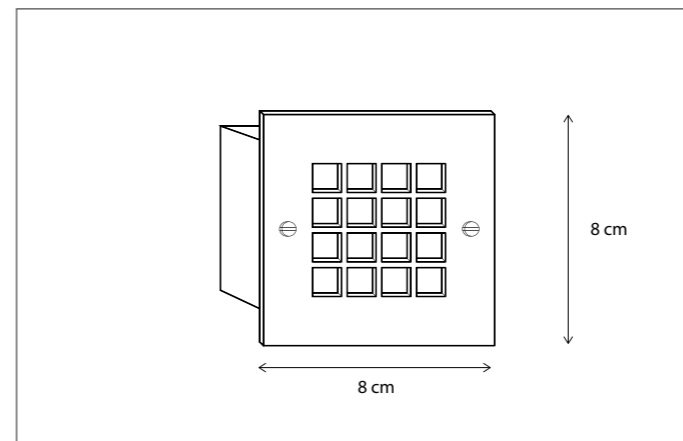

CODE	TYPE	FINISH	WATT	VOLT	FITTING
GAL003600	Galed 360°	Bronze	4,5	24	-
GAL103600	Galed 360°	Brushed nickel	4,5	24	-
GAL203600	Galed 360°	Chrome	4,5	24	-

Contact us for:
Customization & connectivity

281