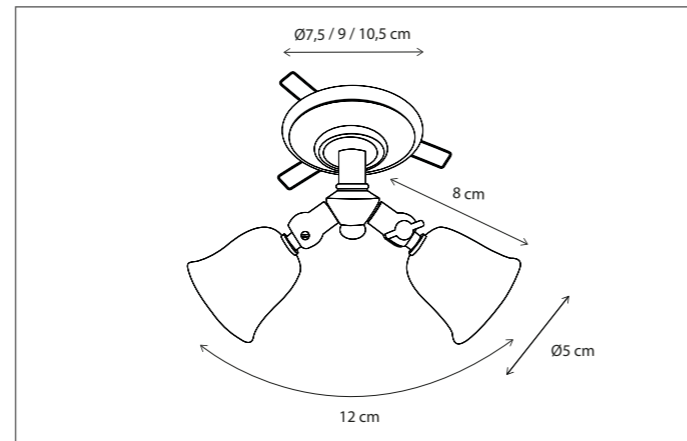

FLEURE TWIN ROSAS WITH SPRINGS

SPOT

Select the correct driver, see p486 accessories.
Lamps not included, consult light source guide for our advice.

FLEURE TWIN MOUNTED BASE

SPOT

Select the correct driver, see p486 accessories.
Lamps not included, consult light source guide for our advice.

168

CODE	TYPE	FINISH	WATT	VOLT	FITTING
FLT0L1J75	Fleure Twin rosas with springs 7,5 cm	Bronze	2 x 5	12	G4
FLT0L1J90	Fleure Twin rosas with springs 9 cm	Bronze	2 x 5	12	G4
FLT0L1J10	Fleure Twin rosas with springs 10,5 cm	Bronze	2 x 5	12	G4
FLT1L1J75	Fleure Twin rosas with springs 7,5 cm	Brushed nickel	2 x 5	12	G4
FLT1L1J90	Fleure Twin rosas with springs 9 cm	Brushed nickel	2 x 5	12	G4
FLT1L1J10	Fleure Twin rosas with springs 10,5 cm	Brushed nickel	2 x 5	12	G4
FLT2L1J75	Fleure Twin rosas with springs 7,5 cm	Chrome	2 x 5	12	G4
FLT2L1J90	Fleure Twin rosas with springs 9 cm	Chrome	2 x 5	12	G4
FLT2L1J10	Fleure Twin rosas with springs 10,5 cm	Chrome	2 x 5	12	G4

Contact us for:
Customization & connectivity

169