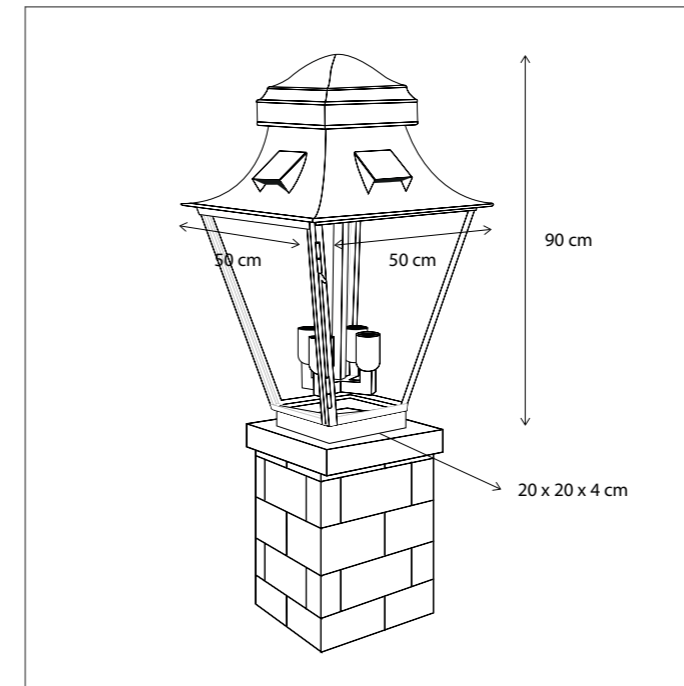

CODE	TYPE	FINISH	WATT	VOLT	FITTING
GRA004PM9	Gracieuze bottom plate grand 4L	Bronze	4 x 15	230	E27
GRA008PM9	Gracieuze bottom plate grand 8L	Bronze	4 x 15 + 4 x 8	230	E27 + GU10

SCAN & DISCOVER
THE ADVANTAGE OF BRASS

Contact us for:
Customization & connectivity

Contact us for:
Customization & connectivity