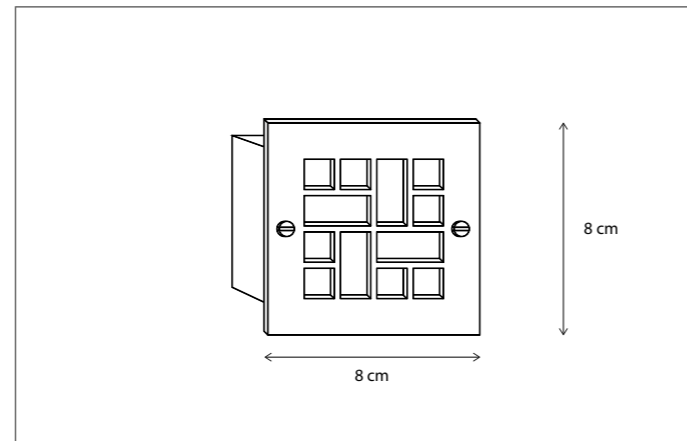

GRILLE CARRE DECO

WALL

Integrated LED (2700K).

282

CODE	TYPE	FINISH	WATT	VOLT	FITTING
GRI001003	Grille carré déco 8 cm	Bronze	3	230	-
GRI101003	Grille carré déco 8 cm	Brushed nickel	3	230	-
GRI201003	Grille carré déco 8 cm	Chrome	3	230	-
GRI301003	Grille carré déco 8 cm	Polished brass	3	230	-

Contact us for:
Customization & connectivity