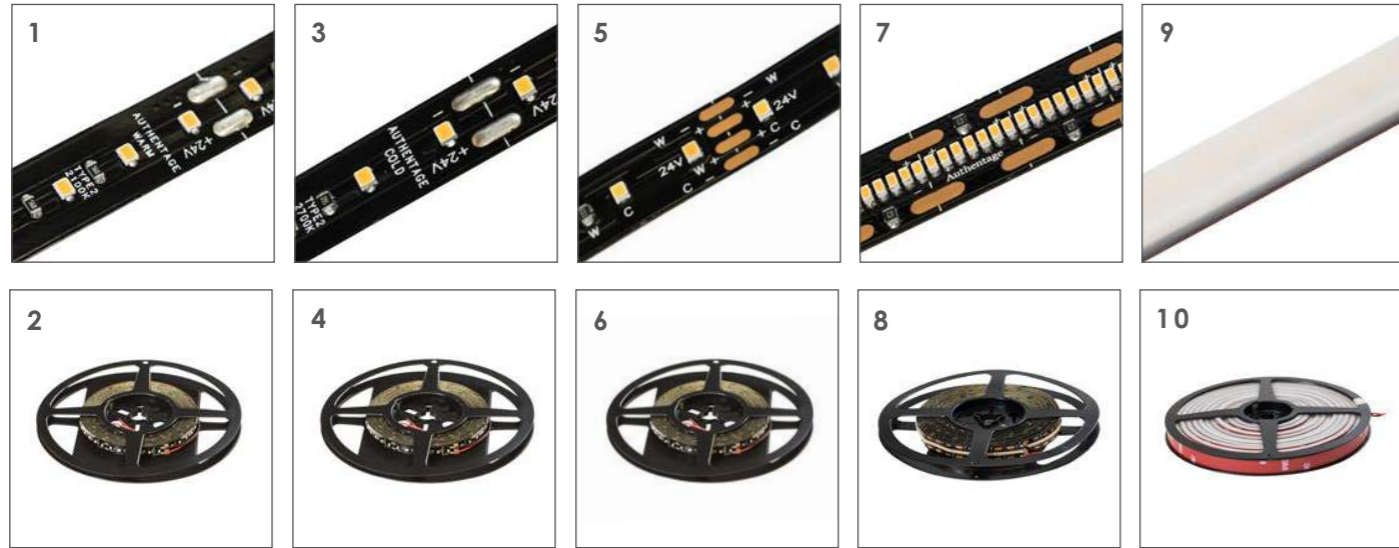

LED STRIP

ACCESSORIES

488

	CODE	TYPE	FINISH	LUMEN
1	LEDSTB211	Led strip IP20 24V 14,4W/m 2100K - 1 m	Black	740
2	LEDSTB215	Led strip IP20 24V 14,4W/m 2100K - 5 m	Black	740
3	LEDSTB271	Led strip IP20 24V 14,4W/m 2700K - 1 m	Black	800
4	LEDSTB275	Led strip IP20 24V 14,4W/m 2700K - 5 m	Black	800
5	LEDSTS711	Led strip IP20 24V 14,4W/m 2100/2700K - 1 m	Black	770
6	LEDSTS715	Led strip IP20 24V 14,4W/m 2100/2700K - 5 m	Black	770
7	LEDSTS721	Led strip IP20 24V 12W/m 2700K 700 LED/m - 1 m	Black	1000
8	LEDSTS725	Led strip IP20 24V 12W/m 2700K 700 LED/m - 5 m	Black	1000
9	LEDSTS761	Led strip IP66 24V 12W/m 2700K 700 LED/m - 1 m	White	900
10	LEDSTS765	Led strip IP66 24V 12W/m 2700K 700 LED/m - 5 m	White	900

Contact us for:
Customization & connectivity