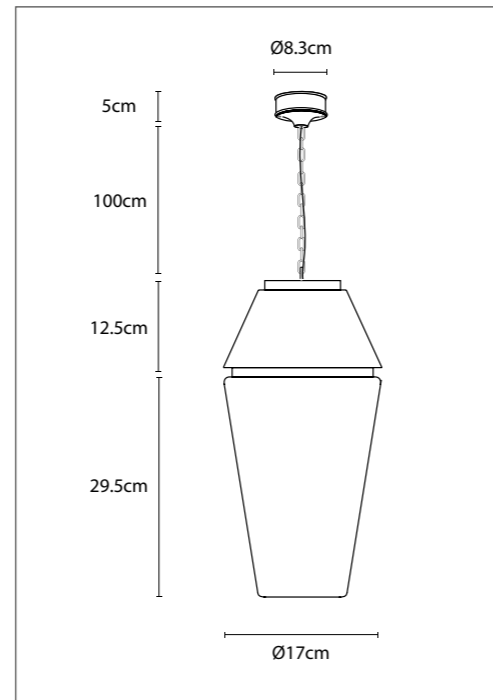

ALB

SUSPENSION

Lamps not included, consult light source guide for our advice.

40