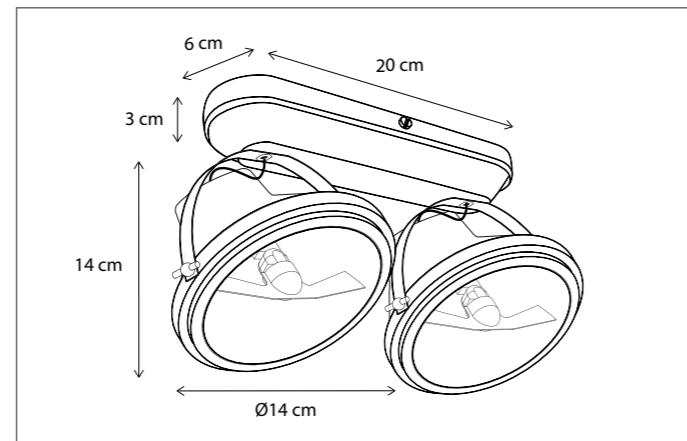

COUPETTE ON ROUNDED PROFILE

SPOT

Charmed by this design?
All Centonze items can be made available in Coupette variant.
Lamps not included, consult light source guide for our advice.

LIT DISC WITH SPRINGS 7CM

SPOT

Select the correct driver, see p486 accessories.
Lamps not included, consult light source guide for our advice.

104

CODE	TYPE	FINISH	WATT	VOLT	FITTING
COU012002	Coupette on rounded profile	Bronze	15	230	GU10

105