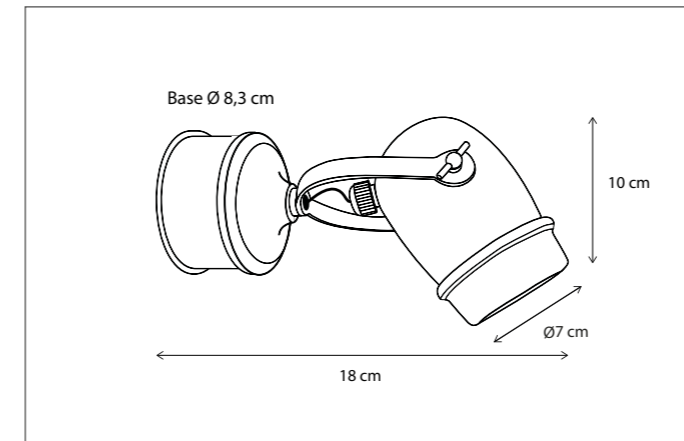

CODE	TYPE	FINISH	WATT	VOLT	FITTING
MIC001G83	Micro wall mounted base	Bronze	6	230	GU10
MIC101G83	Micro wall mounted base	Brushed nickel	6	230	GU10
MIC201G83	Micro wall mounted base	Chrome	6	230	GU10

357