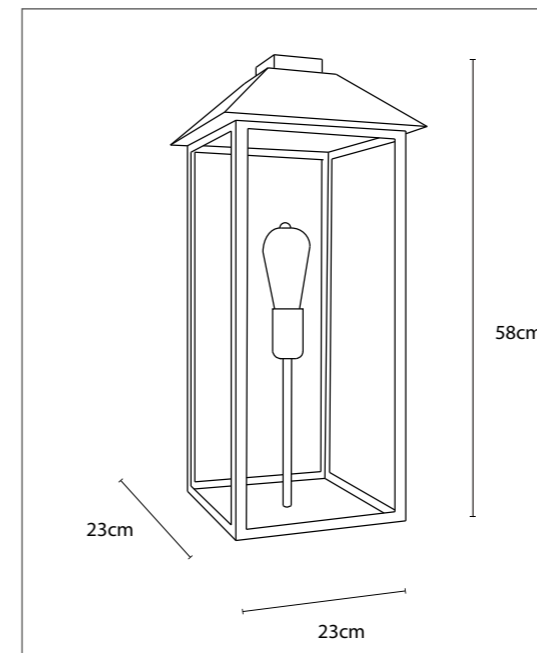

CODE	TYPE	FINISH	WATT	VOLT	FITTING
NBL001PM5	Noblesse E27 bottom plate	Bronze	15	230	E27

GROUND & POLE | NOBLESSE

GROUND & POLE | NOBLESSE

SCAN & DISCOVER
THE ADVANTAGE OF BRASS

Contact us for:
Customization & connectivity

Contact us for:
Customization & connectivity

OUTDOOR