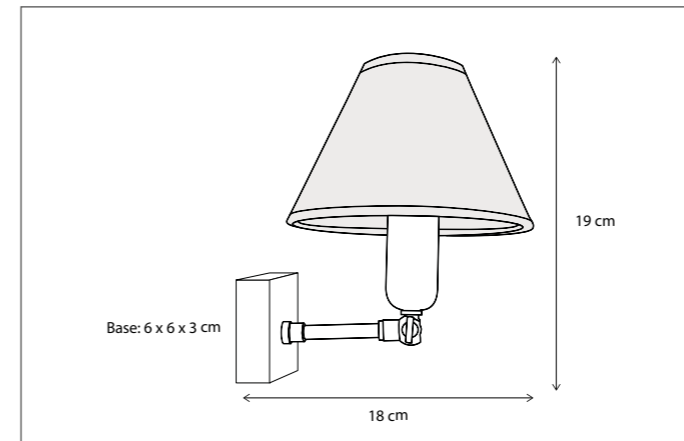

CODE	TYPE	FINISH	WATT	VOLT	FITTING
FIC001020	Fiston capuche on square base	Bronze	6	230	E14
FIC101020	Fiston capuche on square base	Brushed nickel	6	230	E14
FIC201020	Fiston capuche on square base	Chrome	6	230	E14

Contact us for:
Customization & connectivity