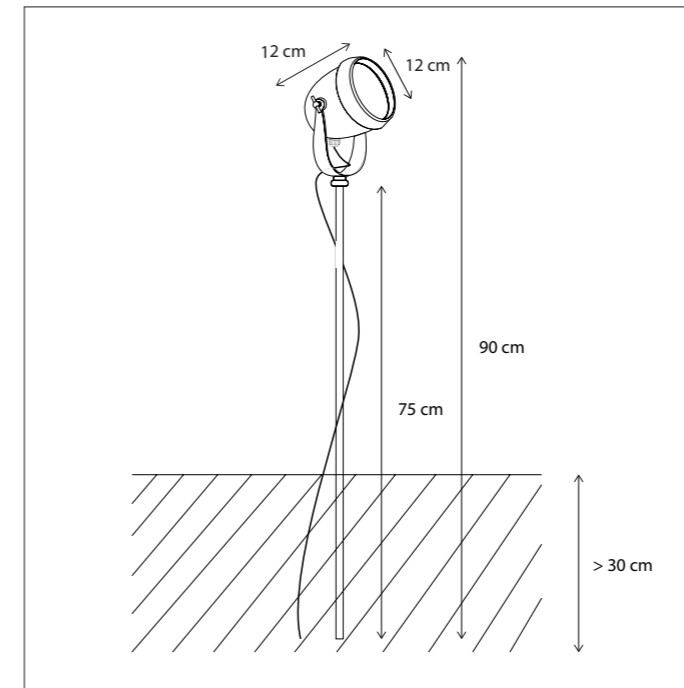

CODE	TYPE	FINISH	WATT	VOLT	FITTING
MIC001005	Micro on pin	Bronze	6	230	GU10
MIC101005	Micro on pin	Brushed nickel	6	230	GU10
MIC201005	Micro on pin	Chrome	6	230	GU10

401