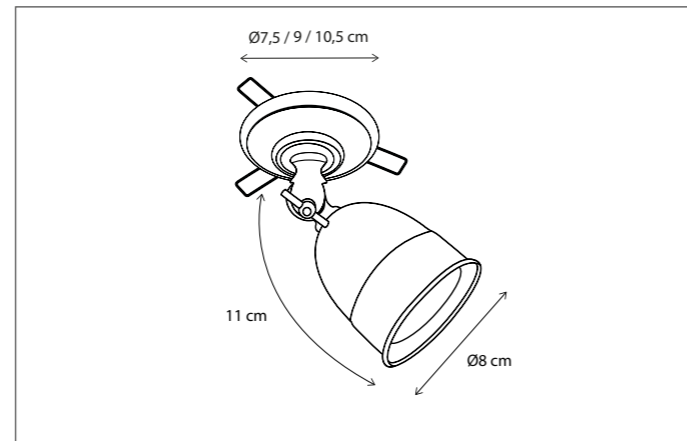

POIRE ROSAS WITH SPRINGS

SPOT

Available in 2 versions: GU10 (no driver required) or BA15d (driver required).
For BA15d, select the correct driver p486 accessories.
Lamps not included, consult light source guide for our advice.

POIRE ROSAS WITH SPRINGS

SPOT

CODE	TYPE	FINISH	WATT	VOLT	FITTING
POI001J75	Poire rosas with springs 7,5 cm	Bronze	8	12	BA15d
POI001J90	Poire rosas with springs 9 cm	Bronze	8	12	BA15d
POI001J10	Poire rosas with springs 10,5 cm	Bronze	8	12	BA15d
POI101J75	Poire rosas with springs 7,5 cm	Brushed nickel	8	12	BA15d
POI101J90	Poire rosas with springs 9 cm	Brushed nickel	8	12	BA15d
POI101J10	Poire rosas with springs 10,5 cm	Brushed nickel	8	12	BA15d
POI201J75	Poire rosas with springs 7,5 cm	Chrome	8	12	BA15d
POI201J90	Poire rosas with springs 9 cm	Chrome	8	12	BA15d
POI201J10	Poire rosas with springs 10,5 cm	Chrome	8	12	BA15d

140

141

CODE	TYPE	FINISH	WATT	VOLT	FITTING
POI0L1J75	Poire rosas with springs 7,5 cm	Bronze	8	230	GU10
POI0L1J90	Poire rosas with springs 9 cm	Bronze	8	230	GU10
POI0L1J10	Poire rosas with springs 10,5 cm	Bronze	8	230	GU10
POI1L1J75	Poire rosas with springs 7,5 cm	Brushed nickel	8	230	GU10
POI1L1J90	Poire rosas with springs 9 cm	Brushed nickel	8	230	GU10
POI1L1J10	Poire rosas with springs 10,5 cm	Brushed nickel	8	230	GU10
POI2L1J75	Poire rosas with springs 7,5 cm	Chrome	8	230	GU10
POI2L1J90	Poire rosas with springs 9 cm	Chrome	8	230	GU10
POI2L1J10	Poire rosas with springs 10,5 cm	Chrome	8	230	GU10

Contact us for:
Customization & connectivity

Contact us for:
Customization & connectivity