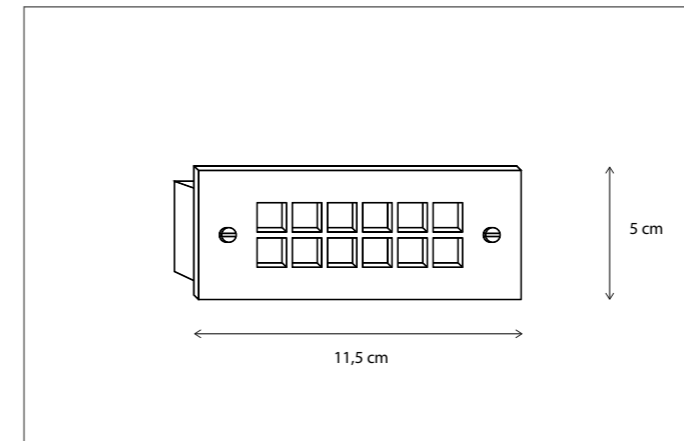

GRILLE LOUNGE

WALL

Integrated LED (2700K).

395

CODE	TYPE	FINISH	WATT	VOLT	FITTING
GRI001002	Grille lounge	Bronze	4	230	-
GRI101002	Grille lounge	Brushed nickel	4	230	-
GRI201002	Grille lounge	Chrome	4	230	-
GRI301002	Grille lounge	Polished brass	4	230	-

Contact us for:
Customization & connectivity