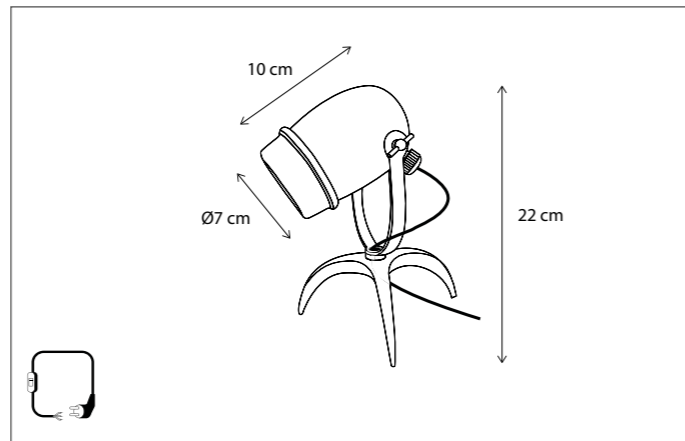

MICRO TRIPOD

TABLE

For warmer light, add Kelvin Killer®- see accessories p474 in catalogue (Login Account).
For enhanced light dispersion and/or anti-glare effect, add frosted glass filter -see accessories.
Lamps not included, consult light source guide for our advice.
Dimmer included in the cable.

COMETE TRIPOD

TABLE

For warmer light, add Kelvin Killer®- see accessories p474 in catalogue (Login Account).
For enhanced light dispersion and/or anti-glare effect, add frosted glass filter -see accessories.
Lamps not included, consult light source guide for our advice.
Dimmer included in the cable

310

CODE	TYPE	FINISH	WATT	VOLT	FITTING
MIC001TRI	Micro tripod	Bronze	6	230	GU10
MIC101TRI	Micro tripod	Brushed nickel	6	230	GU10
MIC201TRI	Micro tripod	Chrome	6	230	GU10

311