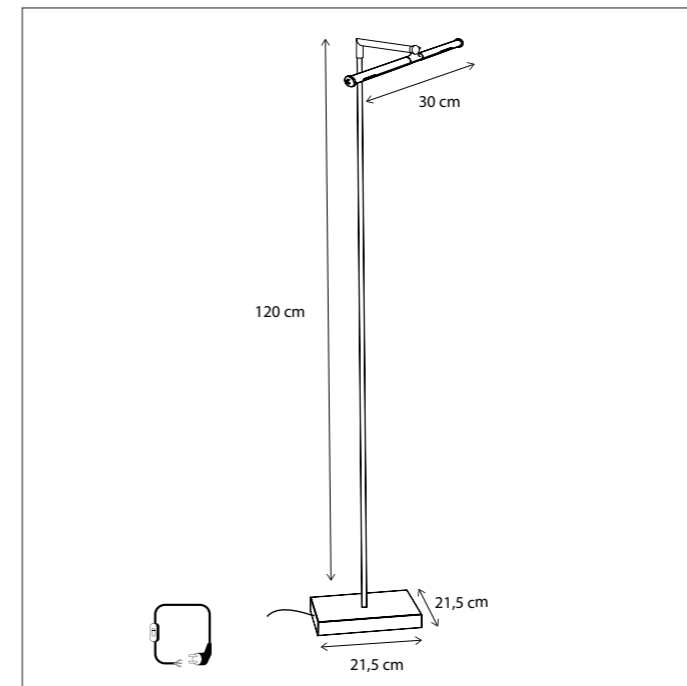

CODE	TYPE	FINISH	WATT	VOLT	FITTING
MAT025FLL	Matisse L floor	Bronze	2,8	230	-
MAT125FLL	Matisse L floor	Brushed nickel	2,8	230	-
MAT225FLL	Matisse L floor	Chrome	2,8	230	-
MAT325FLL	Matisse L floor	Polished brass	2,8	230	-

SCAN & DISCOVER
OUR PATENTED KELVIN KILLER®

Contact us for:
Customization & connectivity

Contact us for:
Customization & connectivity