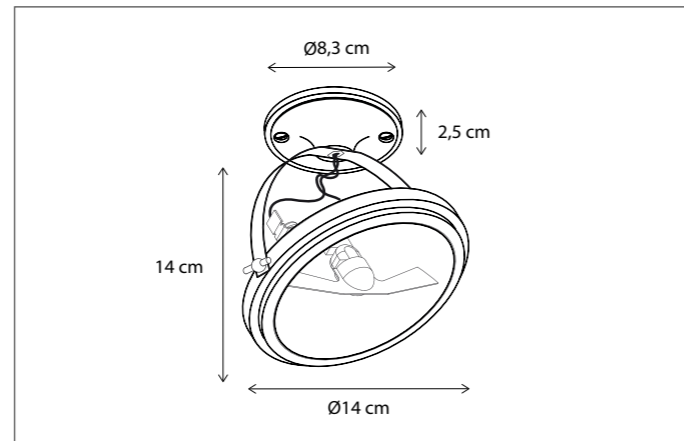

CENTONZE MOUNTED BASE

SPOT

Select the correct driver, see p486 accessories.
Lamps not included, consult light source guide for our advice.

CENTONZE ON ROUND BASE

SPOT

Lamps not included, consult light source guide for our advice.

92

CODE	TYPE	FINISH	WATT	VOLT	FITTING
CEN01G83	Centonze mounted base	Bronze	15	12	G53
CEN11G83	Centonze mounted base	Brushed nickel	15	12	G53
CEN21G83	Centonze mounted base	Chrome	15	12	G53

93