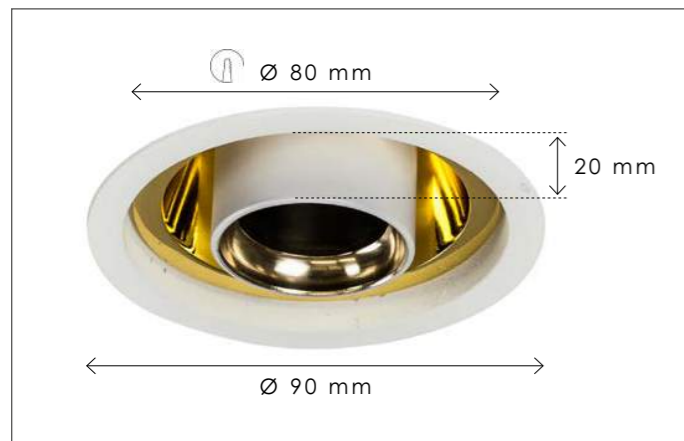

AUREOLE SHORT TUBE GOLD REFLECTOR

RECESSED

Lamps not included, consult light source guide for our advice.
For warmer light, add Kelvin Killer® - see p 474.
Built-in depth is 12cm.

AUREOLE LONG TUBE GOLD REFLECTOR

RECESSED

Lamps not included, consult light source guide for our advice.
For warmer light, add Kelvin Killer® - see p 474.
Built-in depth is 12cm.

218

CODE	TYPE	FINISH	WATT	VOLT	FITTING
AUR501STR	Aureole short tube gold reflector	White	8	230	GU10
AUR801STR	Aureole short tube gold reflector	Black	8	230	GU10

219