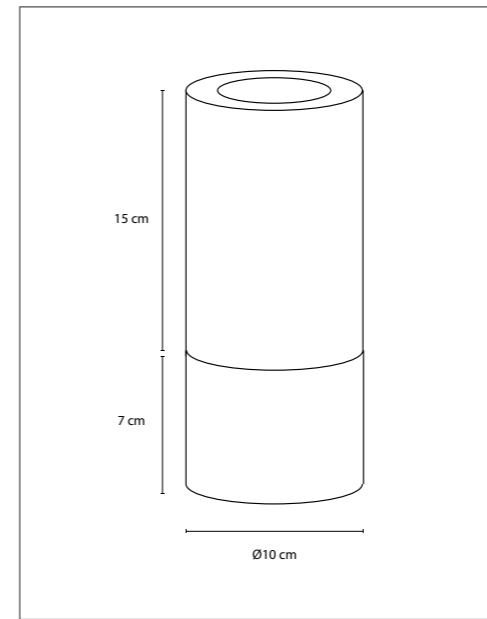

CODE	TYPE	FINISH	WATT	VOLT	FITTING
BTT001A15	Bellefeu® on battery indoor - 1 candle wax	Bronze	2,4	230-24	-
BAT001A15	Bellefeu® on battery indoor - 1 candle alabaster	Bronze	2,4	230-24	-

SCAN & DISCOVER
THE BELLEFEU EFFECT

Contact us for:
Customization & connectivity

Contact us for:
Customization & connectivity