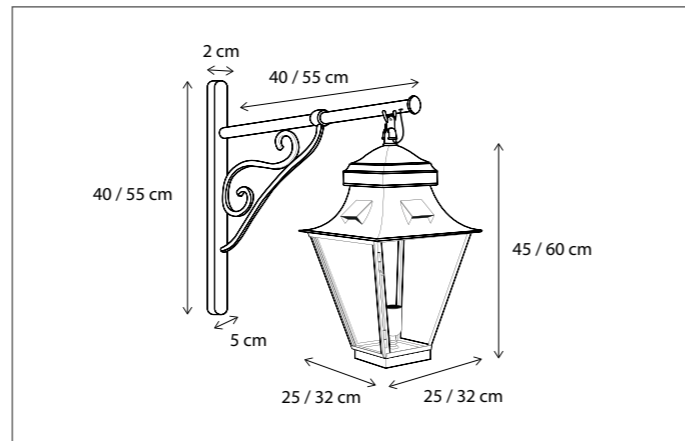

GRACIEUZE ON BRACKET GRAND

WALL

4 extra GU10 spots can be added in the ceiling of the grand variant (4L --> 8L).
Bracket galvanised steel.

Lamps not included, consult light source guide for our advice.

376