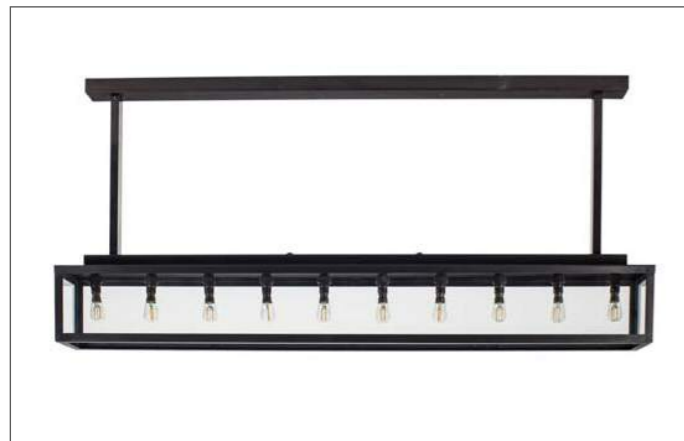

Contact us for:
Customization & connectivity

31

CODE	TYPE	FINISH	WATT	VOLT	FITTING
VIP010700	Vitrine petite long chain 10L	Bronze	10 x 6	230	BA15d
VIP110700	Vitrine petite long chain 10L	Brushed nickel	10 x 6	230	BA15d
VIP210700	Vitrine petite long chain 10L	Chrome	10 x 6	230	BA15d

Contact us for:
Customization & connectivity

VITRINE PETITE LONG TUBE

SUSPENSION

Lamps not included, consult light source guide for our advice.

VITRINE PETITE LANTERN

SUSPENSION

Lamps not included, consult light source guide for our advice.

32

CODE	TYPE	FINISH	WATT	VOLT	FITTING
VIP010600	Vitrine petite long tube 10L	Bronze	10 x 6	230	BA15d
VIP110600	Vitrine petite long tube 10L	Brushed nickel	10 x 6	230	BA15d
VIP210600	Vitrine petite long tube 10L	Chrome	10 x 6	230	BA15d