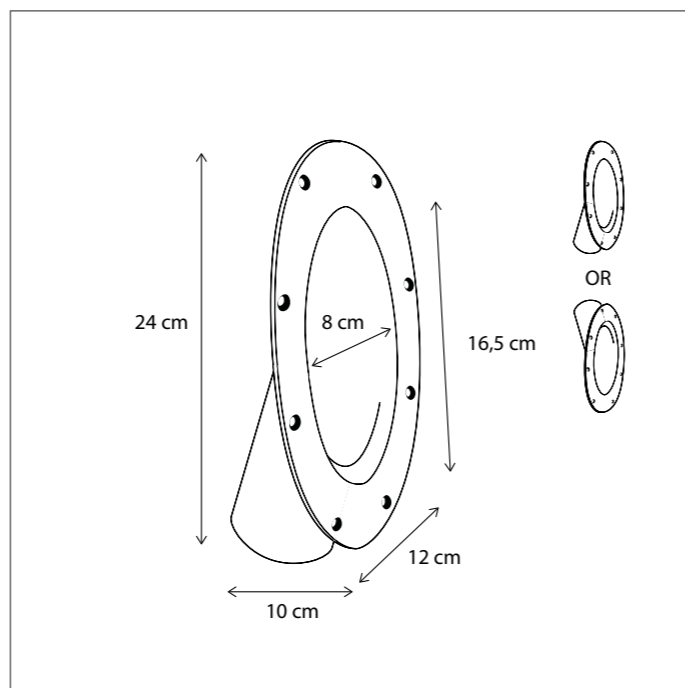

BEAUTIQUE

WALL

Led disc is included, the driver not.
Select the correct driver, see p486 accessories.
Minimal built-in depth of 12cm required for installation.

396

CODE	TYPE	FINISH	WATT	VOLT	FITTING
BEP0L124V	Beautique pipe	Bronze	2,4	24	-
BEP1L124V	Beautique pipe	Brushed nickel	2,4	24	-
BEP2L124V	Beautique pipe	Chrome	2,4	24	-