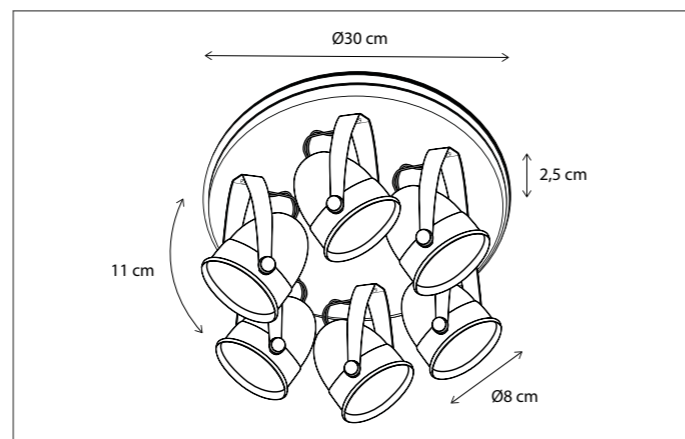

COMETE ON ROUND PLATE LARGE

SPOT

Available in 2 versions: GU10 (no driver required) or BA15d (driver required & included).
Lamps not included, consult light source guide for our advice.

COMETE M10

SPOT

Available in 2 versions: GU10 (no driver required) or BA15d (driver required).
For BA15d, select the correct driver p486 accessories.
Lamps not included, consult light source guide for our advice.

134

CODE	TYPE	FINISH	WATT	VOLT	FITTING
COM0L3R30	Comète on round plate 3L	Bronze	3 x 8	230	GU10
COM0L6R30	Comète on round plate 6L	Bronze	6 x 8	230	GU10
COM1L3R30	Comète on round plate 3L	Brushed nickel	3 x 8	230	GU10
COM1L6R30	Comète on round plate 6L	Brushed nickel	6 x 8	230	GU10
COM2L3R30	Comète on round plate 3L	Chrome	3 x 8	230	GU10
COM2L6R30	Comète on round plate 6L	Chrome	6 x 8	230	GU10
COM003R30	Comète on round plate 3L	Bronze	3 x 8	230	BA15d
COM006R30	Comète on round plate 6L	Bronze	6 x 8	230	BA15d
COM103R30	Comète on round plate 3L	Brushed nickel	3 x 8	230	BA15d
COM106R30	Comète on round plate 6L	Brushed nickel	6 x 8	230	BA15d
COM203R30	Comète on round plate 3L	Chrome	3 x 8	230	BA15d
COM206R30	Comète on round plate 6L	Chrome	6 x 8	230	BA15d

Contact us for:
Customization & connectivity

135