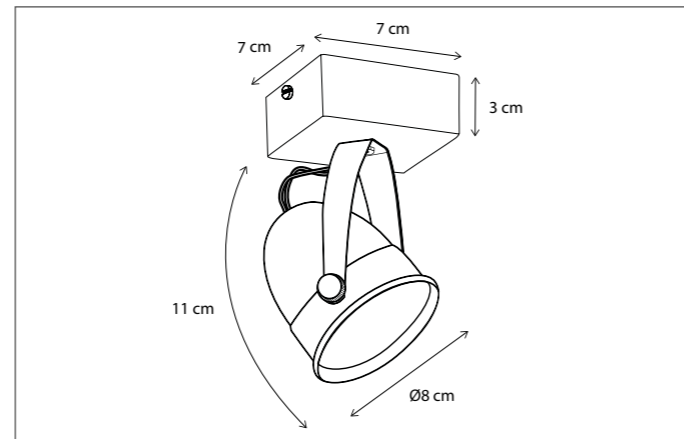

COMETE ON SQUARE BASE

SPOT

Available in 2 versions: GU10 (no driver required) or BA15d (driver required & included).
Lamps not included, consult light source guide for our advice.

COMETE ON SQUARE BASE LARGE

SPOT

Available in 2 versions: GU10 (no driver required) or BA15d (driver required & included).
Lamps not included, consult light source guide for our advice.

132

CODE	TYPE	FINISH	WATT	VOLT	FITTING
COM0L1V70	Comète on square base	Bronze	8	230	GU10
COM1L1V70	Comète on square base	Brushed nickel	8	230	GU10
COM2L1V70	Comète on square base	Chrome	8	230	GU10
COM001V70	Comète on square base	Bronze	8	230	BA15d
COM101V70	Comète on square base	Brushed nickel	8	230	BA15d
COM201V70	Comète on square base	Chrome	8	230	BA15d

Contact us for:
Customization & connectivity

133