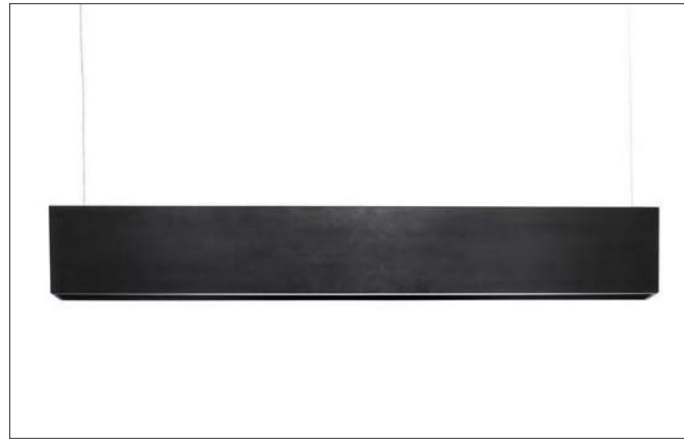

Q - BRI LANTERN

SUSPENSION

2 integrated LED-strips 2700K (top and bottom).

36

CODE	TYPE	FINISH	WATT	VOLT	FITTING
QBR002P12	Q-Bri pendant linestra 780 lumen	Bronze	2 x 20	230	S14\$
QBR012P12	Q-Bri pendant 1298 lumen	Bronze	32	230	-
QBR015P12	Q-Bri pendant 2596 lumen	Bronze	64	230	-
QBR014D12	Q-Bri pendant 2596 lumen dim-to-warm	Bronze	64	230	-
QBR102P12	Q-Bri pendant linestra 780 lumen	Brushed nickel	2 x 20	230	S14\$
QBR112P12	Q-Bri pendant 1298 lumen	Brushed nickel	32	230	-
QBR115P12	Q-Bri pendant 2596 lumen	Brushed nickel	64	230	-
QBR114D12	Q-Bri pendant 2596 lumen dim-to-warm	Brushed nickel	64	230	-
QBR202P12	Q-Bri pendant linestra 780 lumen	Chrome	2 x 20	230	S14\$
QBR212P12	Q-Bri pendant 1298 lumen	Chrome	32	230	-
QBR215P12	Q-Bri pendant 2596 lumen	Chrome	64	230	-
QBR214D12	Q-Bri pendant 2596 lumen dim-to-warm	Chrome	64	230	-
QBR902P12	Q-Bri pendant linestra 780 lumen	Ready for painting	2 x 20	230	S14\$
QBR912P12	Q-Bri pendant 1298 lumen	Ready for painting	32	230	-
QBR915P12	Q-Bri pendant 2596 lumen	Ready for painting	64	230	-
QBR914D12	Q-Bri pendant 2596 lumen dim-to-warm	Ready for painting	64	230	-