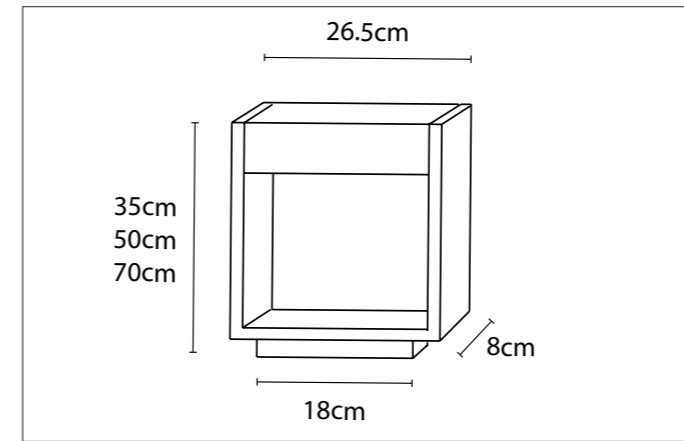

437

CODE	TYPE	FINISH	WATT	VOLT	FITTING
ALB001P35	Alb garden pole 35cm	Bronze	10	230	-
ALB001P50	Alb garden pole 50cm	Bronze	10	230	-
ALB001P70	Alb garden pole 70cm	Bronze	10	230	-

SCAN & DISCOVER
THE ADVANTAGE OF BRASS