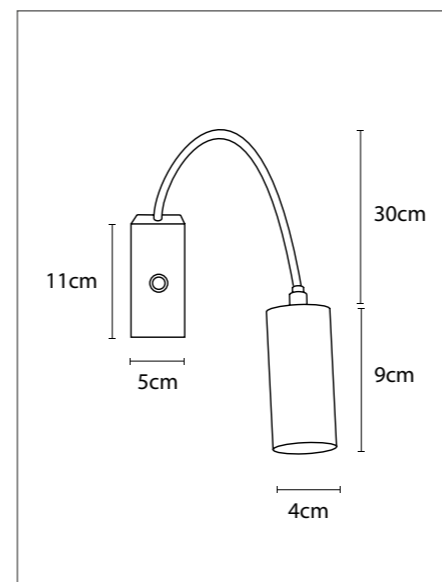

CODE	TYPE	FINISH	WATT	VOLT	FITTING
LIT001R11	Lisible lit wall	Bronze	5	230	G4

Contact us for:
Customization & connectivity