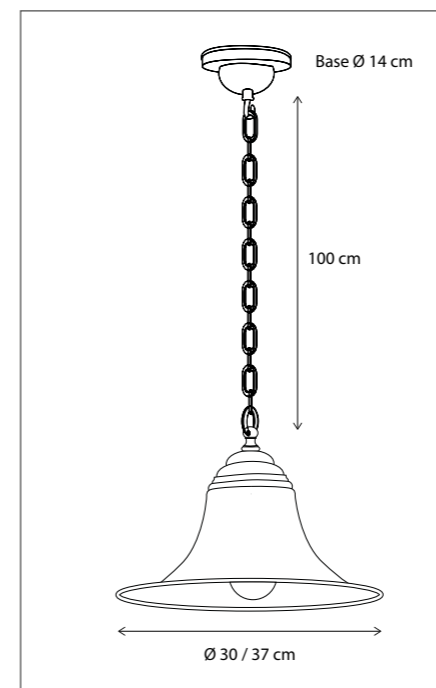

CODE	TYPE	FINISH	WATT	VOLT	FITTING
ELE0012E1	Elégance on chain petite outdoor	Bronze	15	230	E27
ELE0012E2	Elégance on chain grande outdoor	Bronze	15	230	E27
ELE1012E1	Elégance on chain petite outdoor	Brushed nickel	15	230	E27
ELE1012E2	Elégance on chain grande outdoor	Brushed nickel	15	230	E27
ELE2012E1	Elégance on chain petite outdoor	Chrome	15	230	E27
ELE2012E2	Elégance on chain grande outdoor	Chrome	15	230	E27

SCAN & DISCOVER
THE ADVANTAGE OF BRASS

Contact us for:
Customization & connectivity

SCAN & DISCOVER
THE ADVANTAGE OF BRASS

Contact us for:
Customization & connectivity