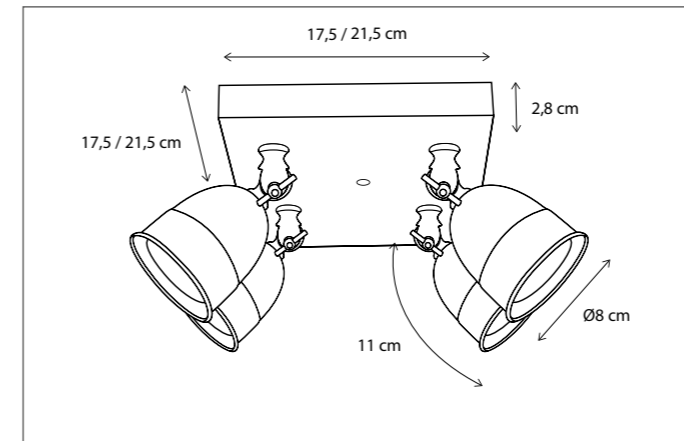

CODE	TYPE	FINISH	WATT	VOLT	FITTING
POI0L4V17	Poire on square base 4L	Bronze	4 x 8	230	GU10
POI0L6V21	Poire on square base 6L	Bronze	6 x 8	230	GU10
POI1L4V17	Poire on square base 4L	Brushed nickel	4 x 8	230	GU10
POI1L6V21	Poire on square base 6L	Brushed nickel	6 x 8	230	GU10
POI2L4V17	Poire on square base 4L	Chrome	4 x 8	230	GU10
POI2L6V21	Poire on square base 6L	Chrome	6 x 8	230	GU10
POI004V17	Poire on square base 4L	Bronze	4 x 8	230	BA15d
POI006V21	Poire on square base 6L	Bronze	6 x 8	230	BA15d
POI104V17	Poire on square base 4L	Brushed nickel	4 x 8	230	BA15d
POI106V21	Poire on square base 6L	Brushed nickel	6 x 8	230	BA15d
POI204V17	Poire on square base 4L	Chrome	4 x 8	230	BA15d
POI206V21	Poire on square base 6L	Chrome	6 x 8	230	BA15d

Contact us for:
Customization & connectivity