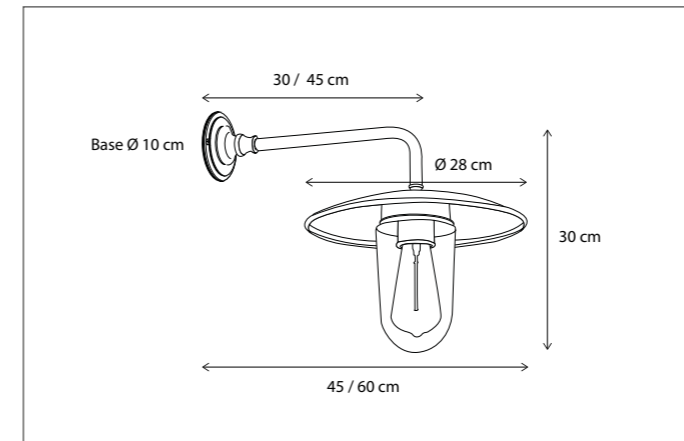

CODE	TYPE	FINISH	WATT	VOLT	FITTING
ELB001001	Elébase wall 45°	Bronze	15	230	E27
ELB101001	Elébase wall 45°	Brushed nickel	15	230	E27
ELB201001	Elébase wall 45°	Chrome	15	230	E27

387