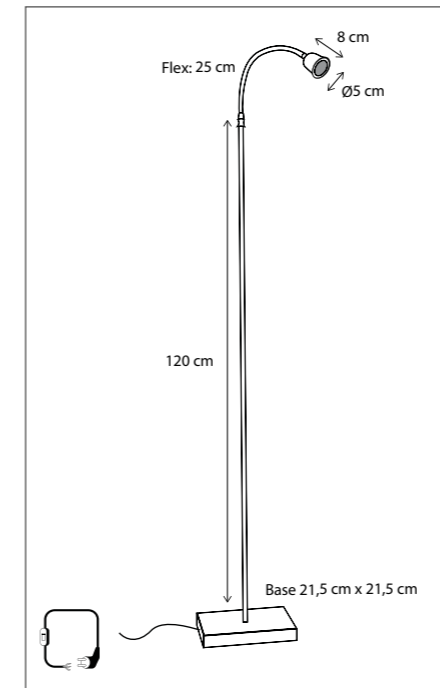

LISIBLE POIRE

FLOOR

Available in 2 versions: GU10 (no driver required) or BA15d (driver required & included).
Lamps not included, consult light source guide for our advice.
Lamp includes a floor slide dimmer.

LISIBLE FLEURE

FLOOR

Lamps not included, consult light source guide for our advice.
Lamp includes a floor slide dimmer.

334