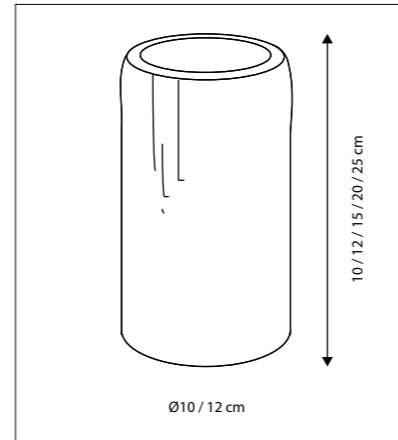

CODE	TYPE	FINISH	WATT	VOLT	FITTING
STEP 1					
COB001STA	Bellefeu starter unit + toggle dimmer (for max 18 led units)	-	-	24	-
STEP 2					
COB609LS2	Led unit + Candle wax H9cm - Ø10 cm	Linnen	2,4	24	-
COB612LS2	Led unit + Candle wax H12cm - Ø10 cm	Linnen	2,4	24	-
COB615LS2	Led unit + Candle wax H15cm - Ø10 cm	Linnen	2,4	24	-
COB620LS2	Led unit + Candle wax H20cm - Ø10 cm	Linnen	2,4	24	-
COB625LS2	Led unit + Candle wax H25cm - Ø10 cm	Linnen	2,4	24	-
COB609LS3	Led unit + Candle wax H9cm - Ø12 cm	Linnen	2,4	24	-
COB612LS3	Led unit + Candle wax H12cm - Ø12 cm	Linnen	2,4	24	-
COB615LS3	Led unit + Candle wax H15cm - Ø12 cm	Linnen	2,4	24	-
COB620LS3	Led unit + Candle wax H20cm - Ø12 cm	Linnen	2,4	24	-
COB625LS3	Led unit + Candle wax H25cm - Ø12 cm	Linnen	2,4	24	-

See next page for more models

Contact us for:
Customization & connectivity

SCAN & DISCOVER
REATE YOUR OWN BELLEFEU®