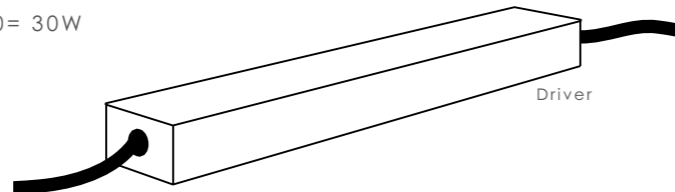

BELLEFEU® FIREPLACE

CREATE YOUR OWN

STEP 1: Start with the starter kit that includes the module that creates the candle effect and a push dimmer. Note that 1 starter kit can serve up to 18 candles.

STEP 2: Choose the number of candles and the desired heights, diameters, and finishes. Available finishes include alabaster, glass, white wax and linnen wax.

STEP 3: Each candle is 2.4W. Multiply 2.4 x number of candles. You need this result to choose the driver. A driver converts 230V to 24V. Note: the wattage of the driver should always be higher than the wattage of the number of candles. You can choose the desired driver on page 487.

Example: 2.4W x 10 candles= 24W -> TOEDR2430= 30W

# CANDLES	WATTAGE	DRIVER
1-4	12	TOEDR2412
4-8	20	TOEDR2420
8-12	30	TOEDR2430
12-18	60	TOEDR2460

STEP 4: Optional: LED diffusers.

LED diffusers (1 item/candle) mask the LED technology and are useful for candles placed on a table or close to the ground.

STEP 5: Measure the dimensions of your fireplace. W x D x H

Control systems: prefer dimming via a switch on the wall or via home automation? Contact us for the various options.

Contact us for:
Customization & connectivity

BELLEFEU® FIREPLACE

CREATE YOUR OWN