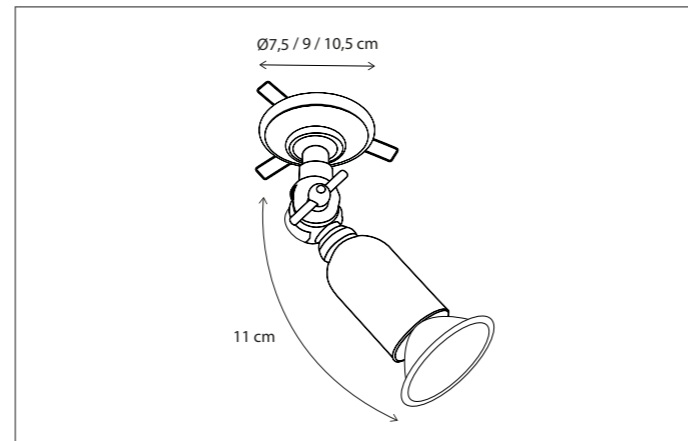

FISTON ROSAS WITH SPRINGS

SPOT

Available in 2 versions: GU10 (no driver required) or BA15d (driver required).

For BA15d, select the correct driver p486 accessories.

Lamps not included, consult light source guide for our advice.

FISTON ROSAS WITH SPRINGS

SPOT

CODE	TYPE	FINISH	WATT	VOLT	FITTING
FIS0L1J75	Fiston rosas with springs 7,5 cm	Bronze	8	12	BA15d
FIS0L1J90	Fiston rosas with springs 9 cm	Bronze	8	12	BA15d
FIS0L1J10	Fiston rosas with springs 10,5 cm	Bronze	8	12	BA15d
FIS1L1J75	Fiston rosas with springs 7,5 cm	Brushed nickel	8	12	BA15d
FIS1L1J90	Fiston rosas with springs 9 cm	Brushed nickel	8	12	BA15d
FIS1L1J10	Fiston rosas with springs 10,5 cm	Brushed nickel	8	12	BA15d
FIS2L1J75	Fiston rosas with springs 7,5 cm	Chrome	8	12	BA15d
FIS2L1J90	Fiston rosas with springs 9 cm	Chrome	8	12	BA15d
FIS2L1J10	Fiston rosas with springs 10,5 cm	Chrome	8	12	BA15d

180

181

CODE	TYPE	FINISH	WATT	VOLT	FITTING
FIH001J75	Fiston rosas with springs 7,5 cm	Bronze	8	230	GU10
FIH001J90	Fiston rosas with springs 9 cm	Bronze	8	230	GU10
FIH001J10	Fiston rosas with springs 10,5 cm	Bronze	8	230	GU10
FIH101J75	Fiston rosas with springs 7,5 cm	Brushed nickel	8	230	GU10
FIH101J90	Fiston rosas with springs 9 cm	Brushed nickel	8	230	GU10
FIH101J10	Fiston rosas with springs 10,5 cm	Brushed nickel	8	230	GU10
FIH201J75	Fiston rosas with springs 7,5 cm	Chrome	8	230	GU10
FIH201J90	Fiston rosas with springs 9 cm	Chrome	8	230	GU10
FIH201J10	Fiston rosas with springs 10,5 cm	Chrome	8	230	GU10

Contact us for:
Customization & connectivity

Contact us for:
Customization & connectivity