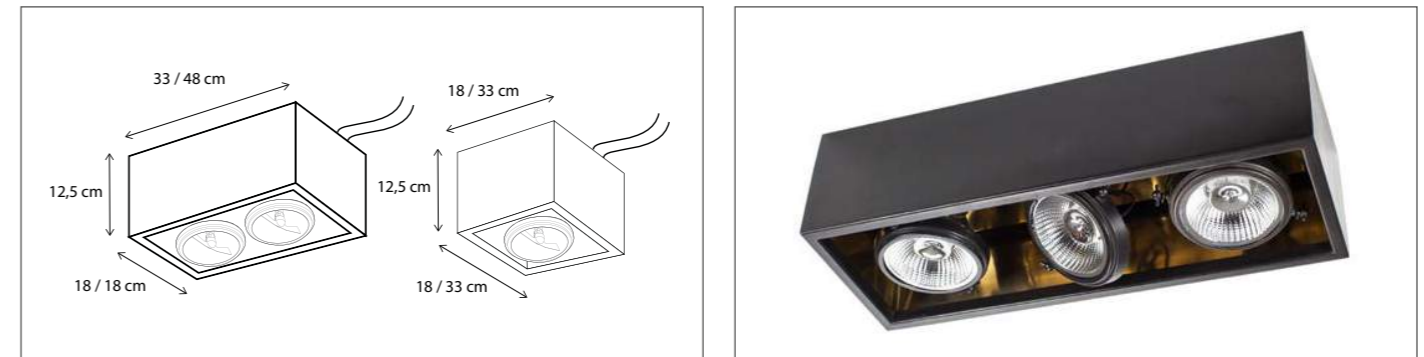

CODE	TYPE	FINISH	WATT	VOLT	FITTING
VIP002201	Vitrine petite plafonnier 2L	Bronze	2 x 6	230	BA15d
VIP102201	Vitrine petite plafonnier 2L	Brushed nickel	2 x 6	230	BA15d
VIP202201	Vitrine petite plafonnier 2L	Chrome	2 x 6	230	BA15d

Contact us for:
Customization & connectivity

75