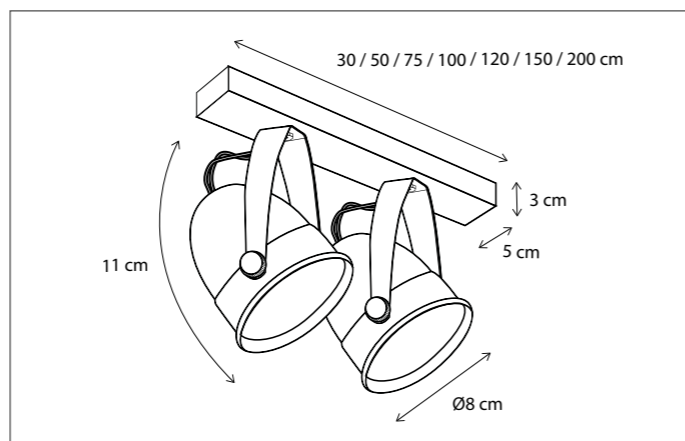

CODE	TYPE	FINISH	WATT	VOLT	FITTING
COM1L4B20	Comète on profile 200 cm - 4L	Brushed nickel	4 x 8	230	GU10
COM1L1XTR	Comète extra mounted on profile	Brushed nickel	8	230	GU10
COM2L2B03	Comète on profile 30 cm - 2L	Chrome	2 x 8	230	GU10
COM2L3B05	Comète on profile 50 cm - 3L	Chrome	3 x 8	230	GU10
COM2L4B07	Comète on profile 75 cm - 4L	Chrome	4 x 8	230	GU10
COM2L4B10	Comète on profile 100 cm - 4L	Chrome	4 x 8	230	GU10
COM2L4B12	Comète on profile 120 cm - 4L	Chrome	4 x 8	230	GU10
COM2L4B15	Comète on profile 150 cm - 4L	Chrome	4 x 8	230	GU10
COM2L4B20	Comète on profile 200 cm - 4L	Chrome	4 x 8	230	GU10
COM2L1XTR	Comète extra mounted on profile	Chrome	8	230	GU10
COM002B03	Comète on profile 30 cm - 2L	Bronze	2 x 8	230	BA15d
COM003B05	Comète on profile 50 cm - 3L	Bronze	3 x 8	230	BA15d
COM004B07	Comète on profile 75 cm - 4L	Bronze	4 x 8	230	BA15d
COM004B10	Comète on profile 100 cm - 4L	Bronze	4 x 8	230	BA15d
COM004B12	Comète on profile 120 cm - 4L	Bronze	4 x 8	230	BA15d
COM004B15	Comète on profile 150 cm - 4L	Bronze	4 x 8	230	BA15d
COM004B20	Comète on profile 200 cm - 4L	Bronze	4 x 8	230	BA15d
COM001XTR	Comète extra mounted on profile	Bronze	8	230	BA15d
COM102B03	Comète on profile 30 cm - 2L	Brushed nickel	2 x 8	230	BA15d
COM103B05	Comète on profile 50 cm - 3L	Brushed nickel	3 x 8	230	BA15d
COM104B07	Comète on profile 75 cm - 4L	Brushed nickel	4 x 8	230	BA15d
COM104B10	Comète on profile 100 cm - 4L	Brushed nickel	4 x 8	230	BA15d
COM104B12	Comète on profile 120 cm - 4L	Brushed nickel	4 x 8	230	BA15d
COM104B15	Comète on profile 150 cm - 4L	Brushed nickel	4 x 8	230	BA15d
COM104B20	Comète on profile 200 cm - 4L	Brushed nickel	4 x 8	230	BA15d
COM101XTR	Comète extra mounted on profile	Brushed nickel	8	230	BA15d
COM202B03	Comète on profile 30 cm - 2L	Chrome	2 x 8	230	BA15d
COM203B05	Comète on profile 50 cm - 3L	Chrome	3 x 8	230	BA15d
COM204B07	Comète on profile 75 cm - 4L	Chrome	4 x 8	230	BA15d
COM204B10	Comète on profile 100 cm - 4L	Chrome	4 x 8	230	BA15d
COM204B12	Comète on profile 120 cm - 4L	Chrome	4 x 8	230	BA15d
COM204B15	Comète on profile 150 cm - 4L	Chrome	4 x 8	230	BA15d
COM204B20	Comète on profile 200 cm - 4L	Chrome	4 x 8	230	BA15d
COM201XTR	Comète extra mounted on profile	Chrome	8	230	BA15d

CODE	TYPE	FINISH	WATT	VOLT	FITTING
COM0L2B03	Comète on profile 30 cm - 2L	Bronze	2 x 8	230	GU10
COM0L3B05	Comète on profile 50 cm - 3L	Bronze	3 x 8	230	GU10
COM0L4B07	Comète on profile 75 cm - 4L	Bronze	4 x 8	230	GU10
COM0L4B10	Comète on profile 100 cm - 4L	Bronze	4 x 8	230	GU10
COM0L4B12	Comète on profile 120 cm - 4L	Bronze	4 x 8	230	GU10
COM0L4B15	Comète on profile 150 cm - 4L	Bronze	4 x 8	230	GU10
COM0L4B20	Comète on profile 200 cm - 4L	Bronze	4 x 8	230	GU10
COM0L1XTR	Comète extra mounted on profile	Bronze	8	230	GU10
COM1L2B03	Comète on profile 30 cm - 2L	Brushed nickel	2 x 8	230	GU10
COM1L3B05	Comète on profile 50 cm - 3L	Brushed nickel	3 x 8	230	GU10
COM1L4B07	Comète on profile 75 cm - 4L	Brushed nickel	4 x 8	230	GU10
COM1L4B10	Comète on profile 100 cm - 4L	Brushed nickel	4 x 8	230	GU10
COM1L4B12	Comète on profile 120 cm - 4L	Brushed nickel	4 x 8	230	GU10
COM1L4B15	Comète on profile 150 cm - 4L	Brushed nickel	4 x 8	230	GU10

Contact us for:

Customization & connectivity

Contact us for:

Customization & connectivity