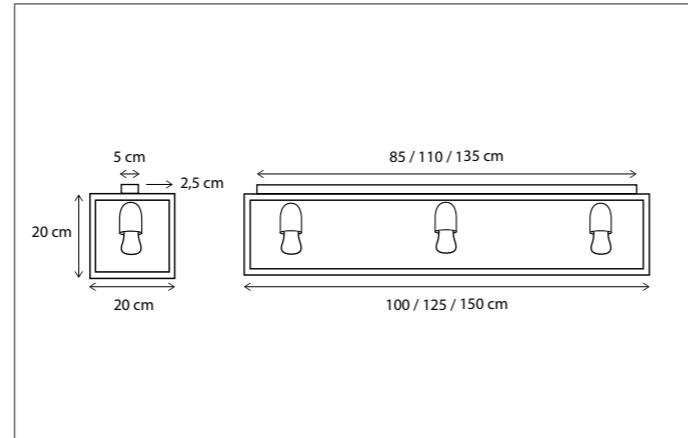

VITRINE LONG

CEILING

Lamps not included, consult light source guide for our advice.

VITRINE SQUARE

CEILING

Lamps not included, consult light source guide for our advice.

66

CODE	TYPE	FINISH	WATT	VOLT	FITTING
VIT003204	Vitrine plafonnier long 100 cm - 3L	Bronze	3 x 15	230	E27
VIT004205	Vitrine plafonnier long 125 cm - 4L	Bronze	4 x 15	230	E27
VIT005206	Vitrine plafonnier long 150 cm - 5L	Bronze	5 x 15	230	E27
VIT103204	Vitrine plafonnier long 100 cm - 3L	Brushed nickel	3 x 15	230	E27
VIT104205	Vitrine plafonnier long 125 cm - 4L	Brushed nickel	4 x 15	230	E27
VIT105206	Vitrine plafonnier long 150 cm - 5L	Brushed nickel	5 x 15	230	E27
VIT203204	Vitrine plafonnier long 100 cm - 3L	Chrome	3 x 15	230	E27
VIT204205	Vitrine plafonnier long 125 cm - 4L	Chrome	4 x 15	230	E27
VIT205206	Vitrine plafonnier long 150 cm - 5L	Chrome	5 x 15	230	E27

Contact us for:
Customization & connectivity

67