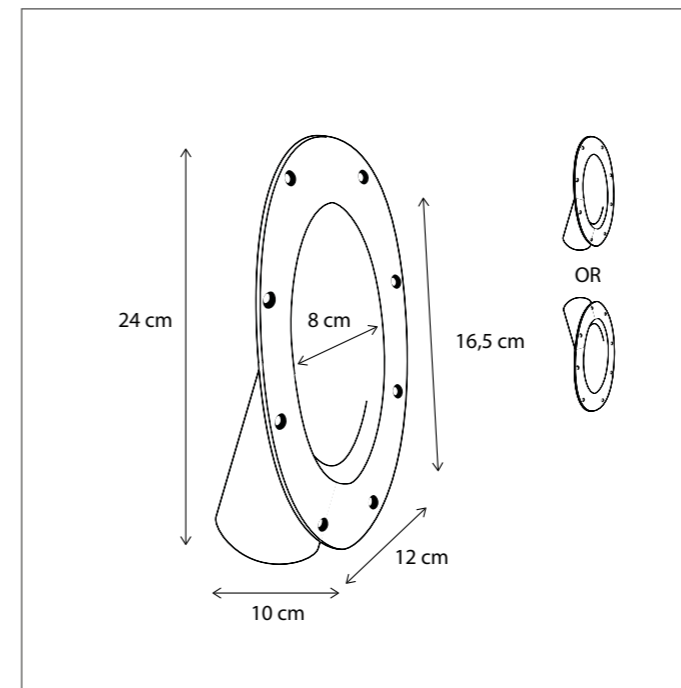

CODE	TYPE	FINISH	WATT	VOLT	FITTING
BEP001022	Beautique pipe	Bronze	8	230	GU10
BEP101022	Beautique pipe	Brushed nickel	8	230	GU10
BEP201022	Beautique pipe	Chrome	8	230	GU10

Contact us for:
Customization & connectivity