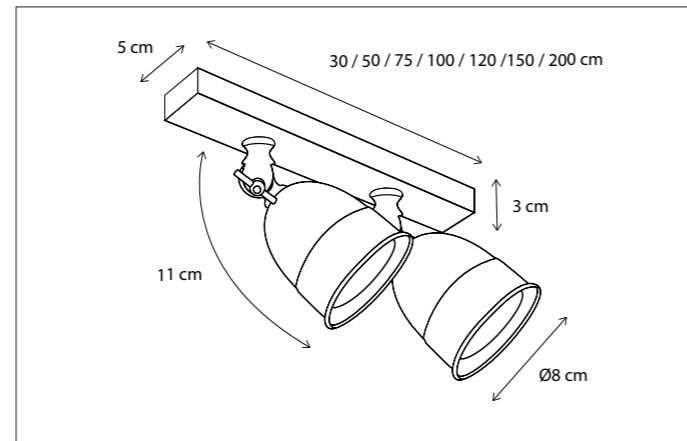

Lamps not included, consult light source guide for our advice.

POIRE ON PROFILE

SPOT

CODE	TYPE	FINISH	WATT	VOLT	FITTING
POI11L4B20	Poire on profile 200 cm - 4L	Brushed nickel	4 x 8	230	GU10
POI11L1XTR	Poire extra mounted on profile	Brushed nickel	8	230	GU10
POI2L2B03	Poire on profile 30 cm - 2L	Chrome	2 x 8	230	GU10
POI2L3B05	Poire on profile 50 cm - 3L	Chrome	3 x 8	230	GU10
POI2L4B07	Poire on profile 75 cm - 4L	Chrome	4 x 8	230	GU10
POI2L4B10	Poire on profile 100 cm - 4L	Chrome	4 x 8	230	GU10
POI2L4B12	Poire on profile 120 cm - 4L	Chrome	4 x 8	230	GU10
POI2L4B15	Poire on profile 150 cm - 4L	Chrome	4 x 8	230	GU10
POI2L4B20	Poire on profile 200 cm - 4L	Chrome	4 x 8	230	GU10
POI2L1XTR	Poire extra mounted on profile	Chrome	8	230	GU10
POI002B03	Poire on profile 30 cm - 2L	Bronze	2 x 8	230	BA15d
POI003B05	Poire on profile 50 cm - 3L	Bronze	3 x 8	230	BA15d
POI004B07	Poire on profile 75 cm - 4L	Bronze	4 x 8	230	BA15d
POI004B10	Poire on profile 100 cm - 4L	Bronze	4 x 8	230	BA15d
POI004B12	Poire on profile 120 cm - 4L	Bronze	4 x 8	230	BA15d
POI004B15	Poire on profile 150 cm - 4L	Bronze	4 x 8	230	BA15d
POI004B20	Poire on profile 200 cm - 4L	Bronze	4 x 8	230	BA15d
POI001XTR	Poire extra mounted on profile	Bronze	8	230	BA15d
POI102B03	Poire on profile 30 cm - 2L	Brushed nickel	2 x 8	230	BA15d
POI103B05	Poire on profile 50 cm - 3L	Brushed nickel	3 x 8	230	BA15d
POI104B07	Poire on profile 75 cm - 4L	Brushed nickel	4 x 8	230	BA15d
POI104B10	Poire on profile 100 cm - 4L	Brushed nickel	4 x 8	230	BA15d
POI104B12	Poire on profile 120 cm - 4L	Brushed nickel	4 x 8	230	BA15d
POI104B15	Poire on profile 150 cm - 4L	Brushed nickel	4 x 8	230	BA15d
POI104B20	Poire on profile 200 cm - 4L	Brushed nickel	4 x 8	230	BA15d
POI101XTR	Poire extra mounted on profile	Brushed nickel	8	230	BA15d
POI202B03	Poire on profile 30 cm - 2L	Chrome	2 x 8	230	BA15d
POI203B05	Poire on profile 50 cm - 3L	Chrome	3 x 8	230	BA15d
POI204B07	Poire on profile 75 cm - 4L	Chrome	4 x 8	230	BA15d
POI204B10	Poire on profile 100 cm - 4L	Chrome	4 x 8	230	BA15d
POI204B12	Poire on profile 120 cm - 4L	Chrome	4 x 8	230	BA15d
POI204B15	Poire on profile 150 cm - 4L	Chrome	4 x 8	230	BA15d
POI204B20	Poire on profile 200 cm - 4L	Chrome	4 x 8	230	BA15d
POI201XTR	Poire extra mounted on profile	Chrome	8	230	BA15d