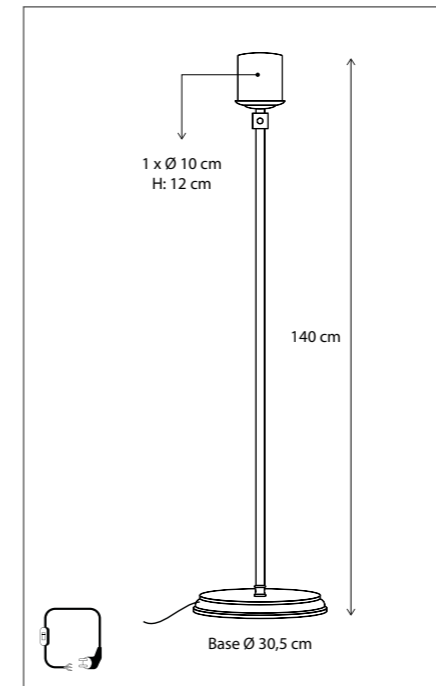

CODE	TYPE	FINISH	WATT	VOLT	FITTING
BCH001F30	Bellefeu® chandelier floor - 1 candle wax	Bronze	2,4	230	-
BCH003F36	Bellefeu® chandelier floor - 3 candles wax	Bronze	3 x 2,4	230	-
BCH005F36	Bellefeu® chandelier floor - 5 candles wax	Bronze	5 x 2,4	230	-
BCH101F30	Bellefeu® chandelier floor - 1 candle wax	Brushed nickel	2,4	230	-
BCH103F36	Bellefeu® chandelier floor - 3 candles wax	Brushed nickel	3 x 2,4	230	-
BCH105F36	Bellefeu® chandelier floor - 5 candles wax	Brushed nickel	5 x 2,4	230	-
BCH201F30	Bellefeu® chandelier floor - 1 candle wax	Chrome	2,4	230	-
BCH203F36	Bellefeu® chandelier floor - 3 candles wax	Chrome	3 x 2,4	230	-
BCH205F36	Bellefeu® chandelier floor - 5 candles wax	Chrome	5 x 2,4	230	-

See next page for more models.

Contact us for:
Customization & connectivity

SCAN & DISCOVER
THE BELLEFEU EFFECT

Contact us for:
Customization & connectivity