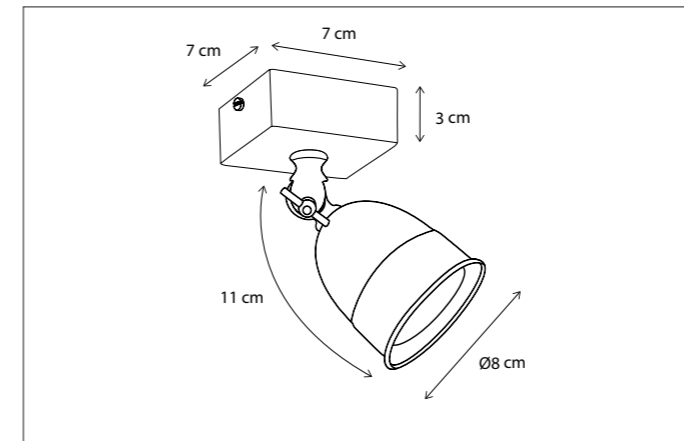

CODE	TYPE	FINISH	WATT	VOLT	FITTING
POI0L1V70	Poire on square base	Bronze	8	230	GU10
POI1L1V70	Poire on square base	Brushed nickel	8	230	GU10
POI2L1V70	Poire on square base	Chrome	8	230	GU10
POI001V70	Poire on square base	Bronze	8	230	BA15d
POI101V70	Poire on square base	Brushed nickel	8	230	BA15d
POI201V70	Poire on square base	Chrome	8	230	BA15d

Contact us for:
Customization & connectivity