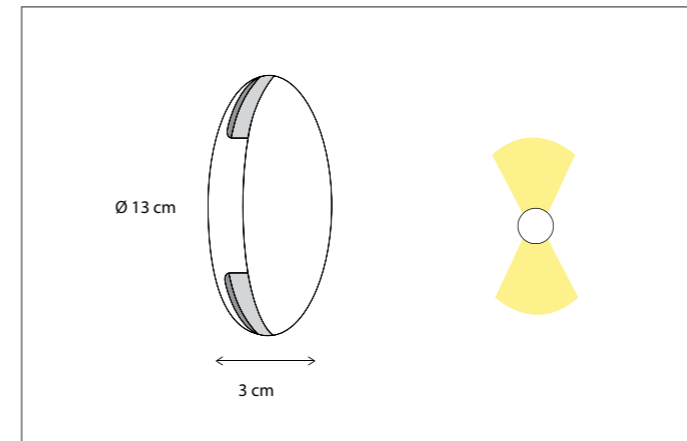

GALED 2 X 90°

WALL

Select the correct driver, see p 487.

279

CODE	TYPE	FINISH	WATT	VOLT	FITTING
GAL002900	Galed 2 x 90°	Bronze	2 x 1,5	24	-
GAL102900	Galed 2 x 90°	Brushed nickel	2 x 1,5	24	-
GAL202900	Galed 2 x 90°	Chrome	2 x 1,5	24	-

Contact us for:
Customization & connectivity