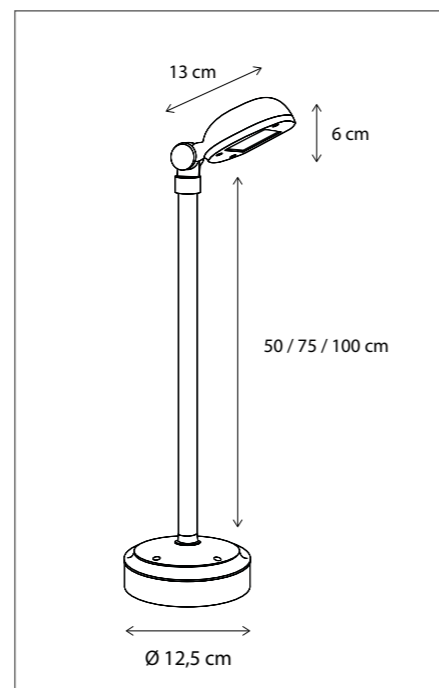

CHARMOND ON DRIVER BASE

GROUND & POLE

Available in 2 versions: integrated LED (2200K) or retrofit bulb (G4).
Possible to integrate entrance fade dimming, enabling 2 levels of light intensity.
Lamps (G4 version) not included, consult light source guide for our advice.

CHARMOND ON DRIVER BASE

GROUND & POLE

CODE	TYPE	FINISH	WATT	VOLT	FITTING
CHA001T51	Charmond on driver base 50 cm	Bronze	4	230	G4
CHA001T75	Charmond on driver base 75 cm	Bronze	4	230	G4
CHA001T10	Charmond on driver base 100 cm	Bronze	4	230	G4
CHA101T51	Charmond on driver base 50 cm	Brushed nickel	4	230	G4
CHA101T75	Charmond on driver base 75 cm	Brushed nickel	4	230	G4
CHA101T10	Charmond on driver base 100 cm	Brushed nickel	4	230	G4
CHA201T51	Charmond on driver base 50 cm	Chrome	4	230	G4
CHA201T75	Charmond on driver base 75 cm	Chrome	4	230	G4
CHA201T10	Charmond on driver base 100 cm	Chrome	4	230	G4

416

417

CODE	TYPE	FINISH	WATT	VOLT	FITTING
CHA01D51	Charmond on driver base 50 cm	Bronze	2,4	230	-
CHA01D75	Charmond on driver base 75 cm	Bronze	2,4	230	-
CHA01D10	Charmond on driver base 100 cm	Bronze	2,4	230	-
CHA11D51	Charmond on driver base 50 cm	Brushed nickel	2,4	230	-
CHA11D75	Charmond on driver base 75 cm	Brushed nickel	2,4	230	-
CHA11D10	Charmond on driver base 100 cm	Brushed nickel	2,4	230	-
CHA21D51	Charmond on driver base 50 cm	Chrome	2,4	230	-
CHA21D75	Charmond on driver base 75 cm	Chrome	2,4	230	-
CHA21D10	Charmond on driver base 100 cm	Chrome	2,4	230	-

Contact us for:
Customization & connectivity

Contact us for:
Customization & connectivity

SCAN & DISCOVER
THE ADVANTAGE OF BRASS