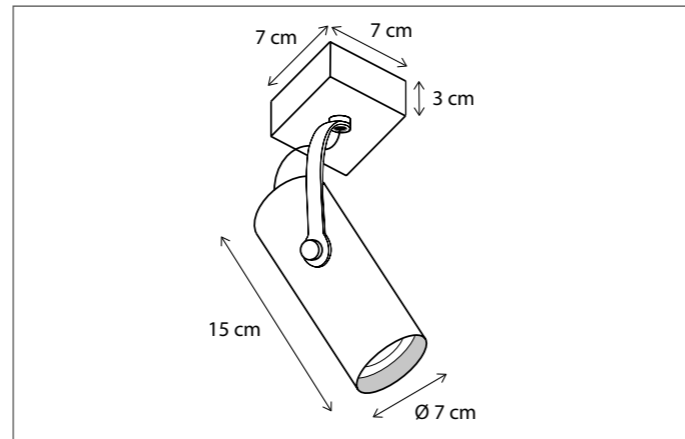

TUBELUM ON SQUARE BASE

SPOT

The light source is easy to move up and down, enabling you to change the light effect.
Inside is polished brass to create a warm glow.

Lamps not included, consult light source guide for our advice.

TUBELUM ON TUBE BASE

SPOT

The light source is easy to move up and down, enabling you to change the light effect.
Inside is polished brass to create a warm glow.

Lamps not included, consult light source guide for our advice.

194

CODE	TYPE	FINISH	WATT	VOLT	FITTING
TBL001V70	Tubelum on square base	Bronze	8	230	GU10

195