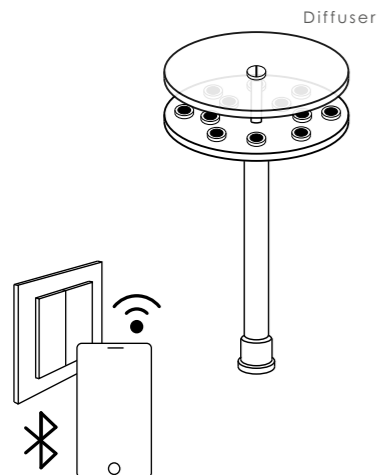

# CANDLES	WATTAGE	DRIVER
1-4	12	TOEDR2412
4-8	20	TOEDR2420
8-12	30	TOEDR2430
12-18	60	TOEDR2460

STEP 4: Optional: LED diffusers.

LED diffusers (1 item/candle) mask the LED technology and are useful for candles placed on a table or close to the ground.