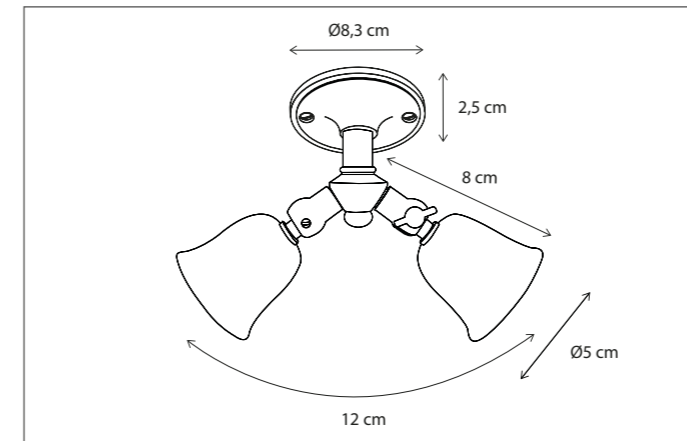

CODE	TYPE	FINISH	WATT	VOLT	FITTING
FLT0L1G83	Fleure Twin mounted base	Bronze	2 x 5	12	G4
FLT1L1G83	Fleure Twin mounted base	Brushed nickel	2 x 5	12	G4
FLT2L1G83	Fleure Twin mounted base	Chrome	2 x 5	12	G4

Contact us for:
Customization & connectivity