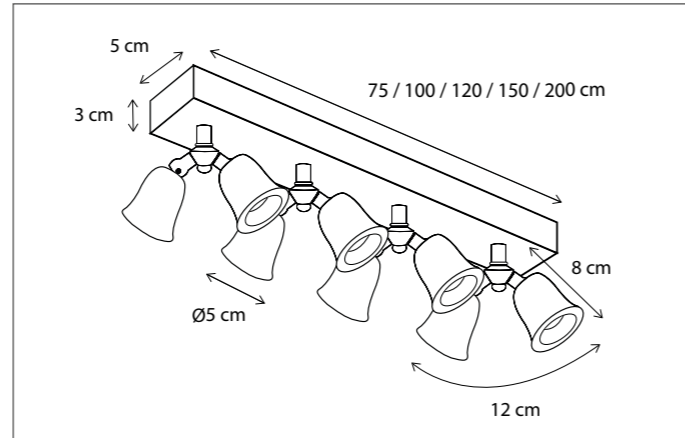

FLEURE TWIN ON PROFILE

SPOT

Customise your product, choose the length of the profile and number of spots.
Lamps not included, consult light source guide for our advice.

FLEURE TWIN ON PROFILE

SPOT

CODE	TYPE	FINISH	WATT	VOLT	FITTING
FLT1L4B07	Fleure Twin on profile 75 cm - 4L	Brushed nickel	8 x 5	230	G4
FLT1L4B10	Fleure Twin on profile 100 cm - 4L	Brushed nickel	8 x 5	230	G4
FLT1L4B12	Fleure Twin on profile 120 cm - 4L	Brushed nickel	8 x 5	230	G4
FLT1L4B15	Fleure Twin on profile 150 cm - 4L	Brushed nickel	8 x 5	230	G4
FLT1L4B20	Fleure Twin on profile 200 cm - 4L	Brushed nickel	8 x 5	230	G4
FLT1L1XTR	Fleure Twin extra mounted on profile	Brushed nickel	2 x 5	230	G4
FLT2L3B03	Fleure Twin on profile 30 cm - 3L	Chrome	6 x 5	230	G4
FLT2L4B05	Fleure Twin on profile 50 cm - 4L	Chrome	8 x 5	230	G4
FLT2L4B07	Fleure Twin on profile 75 cm - 4L	Chrome	8 x 5	230	G4
FLT2L4B10	Fleure Twin on profile 100 cm - 4L	Chrome	8 x 5	230	G4
FLT2L4B12	Fleure Twin on profile 120 cm - 4L	Chrome	8 x 5	230	G4
FLT2L4B15	Fleure Twin on profile 150 cm - 4L	Chrome	8 x 5	230	G4
FLT2L4B20	Fleure Twin on profile 200 cm - 4L	Chrome	8 x 5	230	G4
FLT2L1XTR	Fleure Twin extra mounted on profile	Chrome	2 x 5	230	G4

176

CODE	TYPE	FINISH	WATT	VOLT	FITTING
FLT0L3B03	Fleure Twin on profile 30 cm - 3L	Bronze	6 x 5	230	G4
FLT0L4B05	Fleure Twin on profile 50 cm - 4L	Bronze	8 x 5	230	G4
FLT0L4B07	Fleure Twin on profile 75 cm - 4L	Bronze	8 x 5	230	G4
FLT0L4B10	Fleure Twin on profile 100 cm - 4L	Bronze	8 x 5	230	G4
FLT0L4B12	Fleure Twin on profile 120 cm - 4L	Bronze	8 x 5	230	G4
FLT0L4B15	Fleure Twin on profile 150 cm - 4L	Bronze	8 x 5	230	G4
FLT0L4B20	Fleure Twin on profile 200 cm - 4L	Bronze	8 x 5	230	G4
FLT0L1XTR	Fleure Twin extra mounted on profile	Bronze	2 x 5	230	G4
FLT1L3B03	Fleure Twin on profile 30 cm - 3L	Brushed nickel	6 x 5	230	G4
FLT1L4B05	Fleure Twin on profile 50 cm - 4L	Brushed nickel	8 x 5	230	G4

177

Contact us for:
Customization & connectivity

Contact us for:
Customization & connectivity