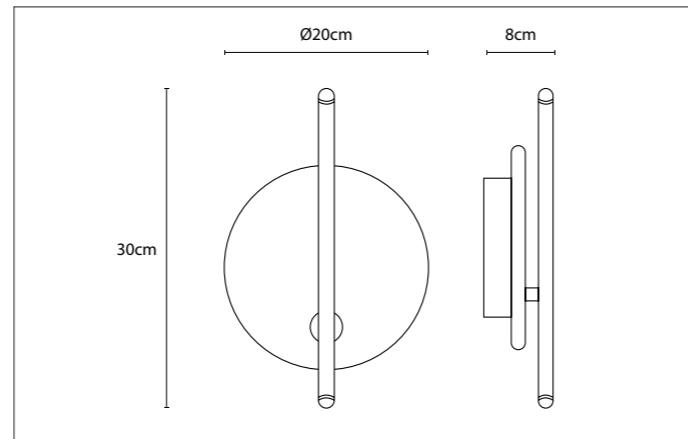

ALB

WALL

2 integrated LED-strips:
1. Integrated in brushed brass tube
2. Behind alabaster disc

238