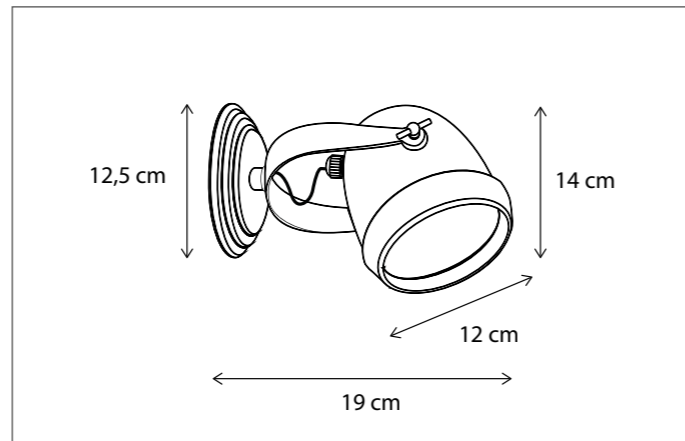

MACRO MOUNTED BASE

WALL

For warmer light, add Kelvin Killer® - see p 474.
Lamps not included, consult light source guide for our advice.
See page p487 for a compatible driver.

MACRO ON ROUND BASE

WALL

For warmer light, add Kelvin Killer® - see p 474.
Lamps not included, consult light source guide for our advice.

388