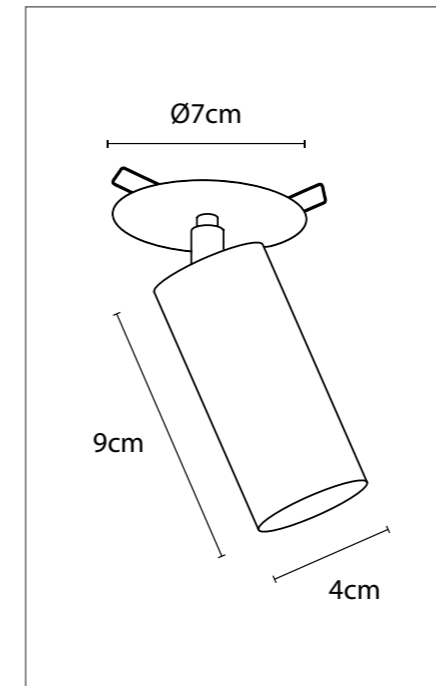

CODE	TYPE	FINISH	WATT	VOLT	FITTING
LIT001170	Lit disc with springs 7cm	Bronze	5	12	G4