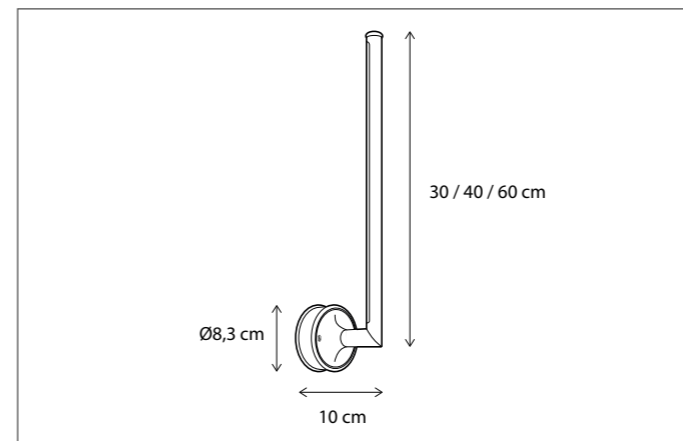

MATISSE

WALL

Integrated LED (2700K)

244

245

CODE	TYPE	FINISH	WATT	VOLT	FITTING
QLW0L2IN2	Q-Bri lantern wall normal	Bronze	15	230	-
QLW0L2IN3	Q-Bri lantern wall large	Bronze	24	230	-

CODE	TYPE	FINISH	WATT	VOLT	FITTING
MAT025UP3	Matisse wall up 30 cm	Bronze	2,8	230	-
MAT025UP4	Matisse wall up 40 cm	Bronze	4,2	230	-
MAT025UP6	Matisse wall up 60 cm	Bronze	7	230	-
MAT125UP3	Matisse wall up 30 cm	Brushed nickel	2,8	230	-
MAT125UP4	Matisse wall up 40 cm	Brushed nickel	4,2	230	-
MAT125UP6	Matisse wall up 60 cm	Brushed nickel	7	230	-
MAT225UP3	Matisse wall up 30 cm	Chrome	2,8	230	-
MAT225UP4	Matisse wall up 40 cm	Chrome	4,2	230	-
MAT225UP6	Matisse wall up 60 cm	Chrome	7	230	-
MAT325UP3	Matisse wall up 30 cm	Polished brass	2,8	230	-
MAT325UP4	Matisse wall up 40 cm	Polished brass	4,2	230	-
MAT325UP6	Matisse wall up 60 cm	Polished brass	7	230	-