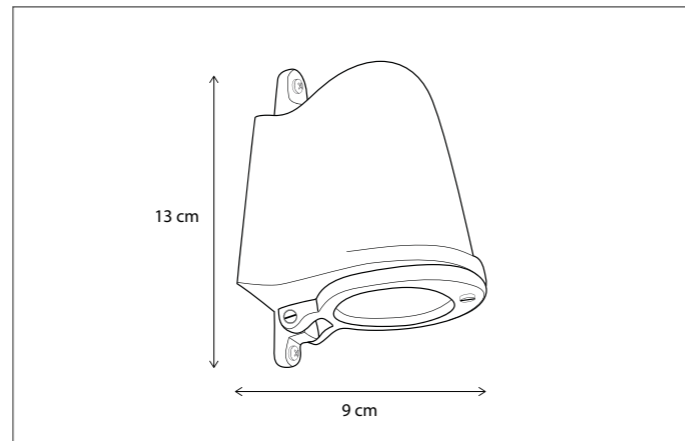

BALUME

WALL

For warmer light, add Kelvin Killer® - see p 474.
Lamps not included, consult light source guide for our advice.

BALUME UP & DOWN

WALL

For warmer light, add Kelvin Killer® - see p 474.
Lamps not included, consult light source guide for our advice.

240

CODE	TYPE	FINISH	WATT	VOLT	FITTING
BAL001002	Balume wall	Bronze	8	230	GU10
BAL101002	Balume wall	Brushed nickel	8	230	GU10
BAL201002	Balume wall	Chrome	8	230	GU10
BAL301002	Balume wall	Polished brass	8	230	GU10

Contact us for:
Customization & connectivity

241