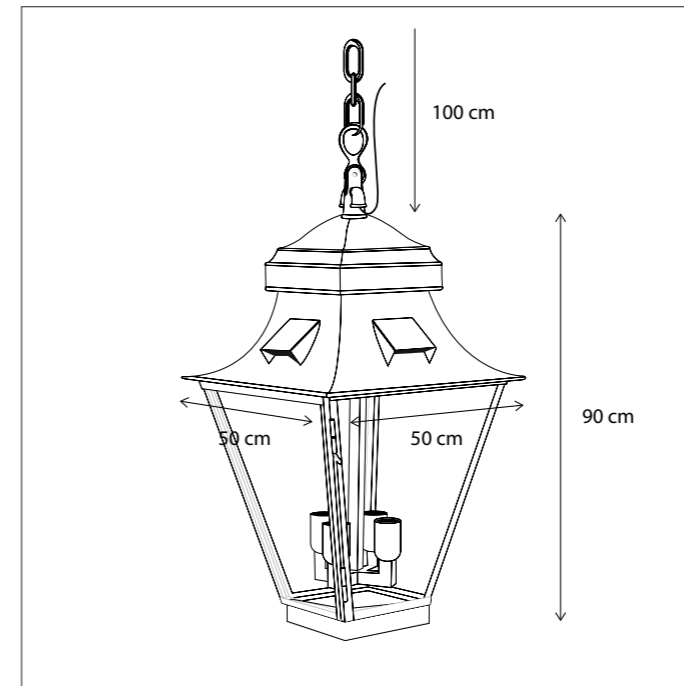

CODE	TYPE	FINISH	WATT	VOLT	FITTING
GRA004CS9	Gracieuze lantern grand 4L	Bronze	4 x 15	230	E27
GRA008CS9	Gracieuze lantern grand 8L	Bronze	4 x 15 + 4 x 8	230	E27 + GU10

Contact us for:
Customization & connectivity

Contact us for:
Customization & connectivity

SCAN & DISCOVER
THE ADVANTAGE OF BRASS