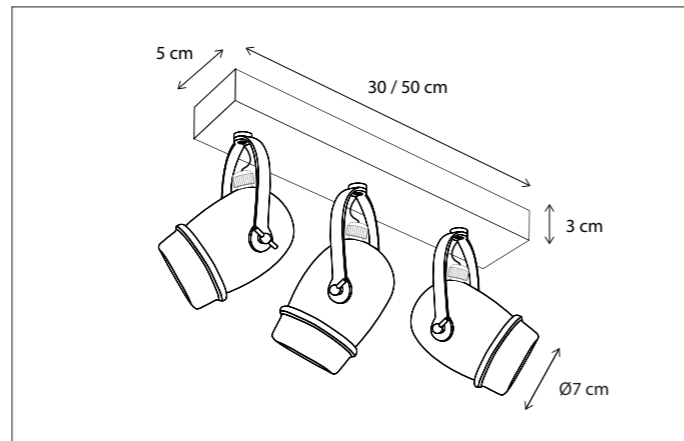

MICRO ON PROFILE

WALL

For warmer light, add Kelvin Killer® see p474.
For enhanced light dispersion or anti-glare effect, add frosted glass filter see p474.
Lamps not included, consult light source guide for our advice.

250

CODE	TYPE	FINISH	WATT	VOLT	FITTING
MIC002B03	Micro on profile 30 cm - 2L	Bronze	2 x 6	230	GU10
MIC003B05	Micro on profile 50 cm - 3L	Bronze	3 x 6	230	GU10
MIC102B03	Micro on profile 30 cm - 2L	Brushed nickel	2 x 6	230	GU10
MIC103B05	Micro on profile 50 cm - 3L	Brushed nickel	3 x 6	230	GU10
MIC202B03	Micro on profile 30 cm - 2L	Chrome	2 x 6	230	GU10
MIC203B05	Micro on profile 50 cm - 3L	Chrome	3 x 6	230	GU10