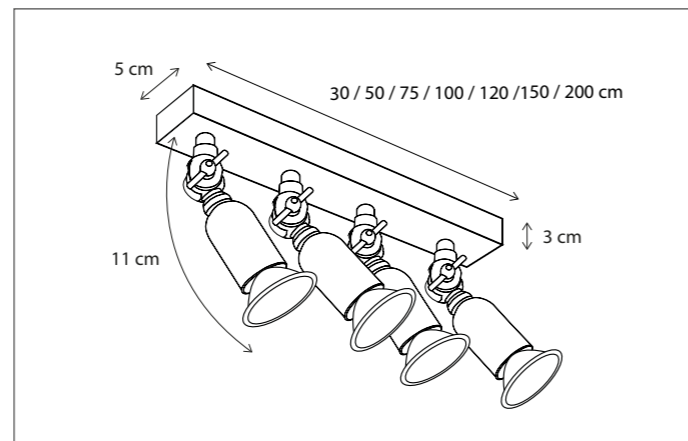

Lamps not included, consult light source guide for our advice.

FISTON ON PROFILE

SPOT

CODE	TYPE	FINISH	WATT	VOLT	FITTING
FIH104B20	Fiston on profile 200 cm - 4L	Brushed nickel	4 x 8	230	GU10
FIH101XTR	Fiston extra mounted on profile	Brushed nickel	8	230	GU10
FIH202B03	Fiston on profile 30 cm - 2L	Chrome	2 x 8	230	GU10
FIH203B05	Fiston on profile 50 cm - 3L	Chrome	3 x 8	230	GU10
FIH204B07	Fiston on profile 75 cm - 4L	Chrome	4 x 8	230	GU10
FIH204B10	Fiston on profile 100 cm - 4L	Chrome	4 x 8	230	GU10
FIH204B12	Fiston on profile 120 cm - 4L	Chrome	4 x 8	230	GU10
FIH204B15	Fiston on profile 150 cm - 4L	Chrome	4 x 8	230	GU10
FIH204B20	Fiston on profile 200 cm - 4L	Chrome	4 x 8	230	GU10
FIH201XTR	Fiston extra mounted on profile	Chrome	8	230	GU10
FIS0L2B03	Fiston on profile 30 cm - 2L	Bronze	2 x 8	230	BA15d
FIS0L2B03	Fiston on profile 30 cm - 2L	Bronze	2 x 8	230	BA15d
FIS0L3B05	Fiston on profile 50 cm - 3L	Bronze	3 x 8	230	BA15d
FIS0L4B07	Fiston on profile 75 cm - 4L	Bronze	4 x 8	230	BA15d
FIS0L4B10	Fiston on profile 100 cm - 4L	Bronze	4 x 8	230	BA15d
FIS0L4B12	Fiston on profile 120 cm - 4L	Bronze	4 x 8	230	BA15d
FIS0L4B15	Fiston on profile 150 cm - 4L	Bronze	4 x 8	230	BA15d
FIS0L4B20	Fiston on profile 200 cm - 4L	Bronze	4 x 8	230	BA15d
FIS0L1XTR	Fiston extra mounted on profile	Bronze	8	230	BA15d
FIS1L2B03	Fiston on profile 30 cm - 2L	Brushed nickel	2 x 8	230	BA15d
FIS1L3B05	Fiston on profile 50 cm - 3L	Brushed nickel	3 x 8	230	BA15d
FIS1L4B07	Fiston on profile 75 cm - 4L	Brushed nickel	4 x 8	230	BA15d
FIS1L4B10	Fiston on profile 100 cm - 4L	Brushed nickel	4 x 8	230	BA15d
FIS1L4B12	Fiston on profile 120 cm - 4L	Brushed nickel	4 x 8	230	BA15d
FIS1L4B15	Fiston on profile 150 cm - 4L	Brushed nickel	4 x 8	230	BA15d
FIS1L4B20	Fiston on profile 200 cm - 4L	Brushed nickel	4 x 8	230	BA15d
FIS1L1XTR	Fiston extra mounted on profile	Brushed nickel	8	230	BA15d
FIS2L2B03	Fiston on profile 30 cm - 2L	Chrome	2 x 8	230	BA15d
FIS2L3B05	Fiston on profile 50 cm - 3L	Chrome	3 x 8	230	BA15d
FIS2L4B07	Fiston on profile 75 cm - 4L	Chrome	4 x 8	230	BA15d
FIS2L4B10	Fiston on profile 100 cm - 4L	Chrome	4 x 8	230	BA15d
FIS2L4B12	Fiston on profile 120 cm - 4L	Chrome	4 x 8	230	BA15d
FIS2L4B15	Fiston on profile 150 cm - 4L	Chrome	4 x 8	230	BA15d
FIS2L4B20	Fiston on profile 200 cm - 4L	Chrome	4 x 8	230	BA15d
FIS2L1XTR	Fiston extra mounted on profile	Chrome	8	230	BA15d