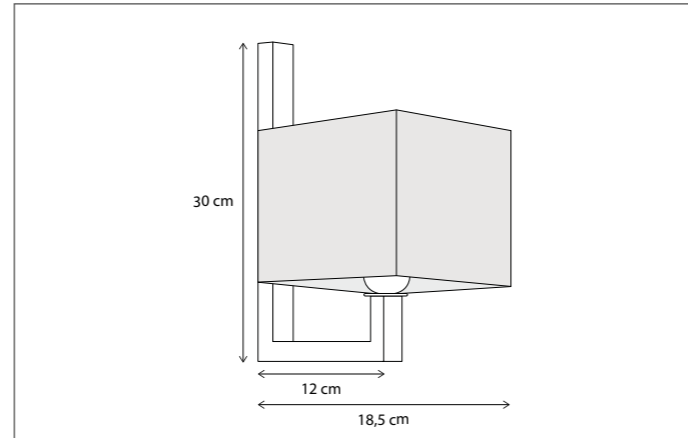

274

CODE	TYPE	FINISH	WATT	VOLT	FITTING
SEV001001	Sévère on long base	Bronze	15	230	E27
SEV101001	Sévère on long base	Brushed nickel	15	230	E27
SEV201001	Sévère on long base	Chrome	15	230	E27

Contact us for:
Customization & connectivity