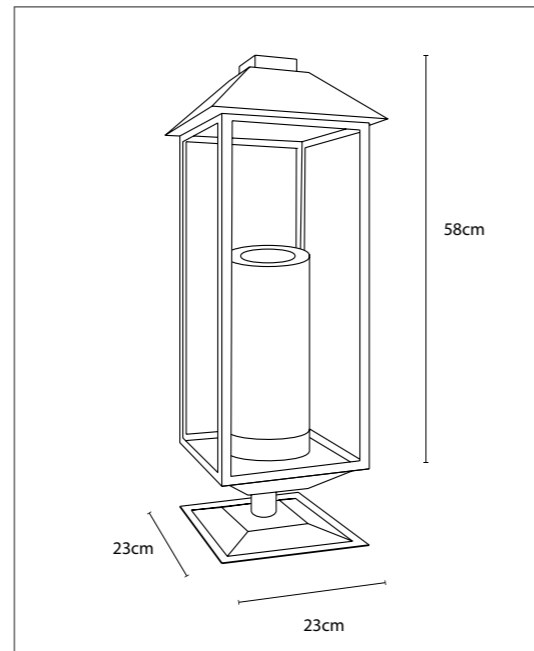

For control/connectivity options, see p494 accessories.

NOBLESSE ON FOOT
E27

GROUND & POLE

Lamps not included, consult light source guide for our advice.

410

CODE	TYPE	FINISH	WATT	VOLT	FITTING
NBL0B1SM5	Noblesse bellefeu on foot - 1 candle alabaster	Bronze	2,4	230	-