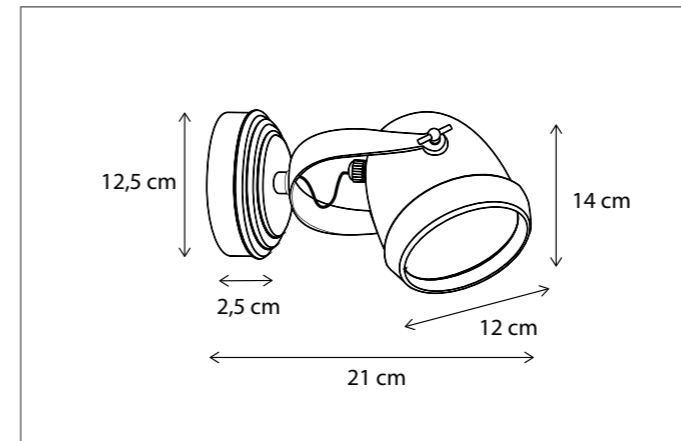

CODE	TYPE	FINISH	WATT	VOLT	FITTING
MAC001A12	Macro wall	Bronze	12	12	G53
MAC101A12	Macro wall	Brushed nickel	12	12	G53
MAC201A12	Macro wall	Chrome	12	12	G53

253