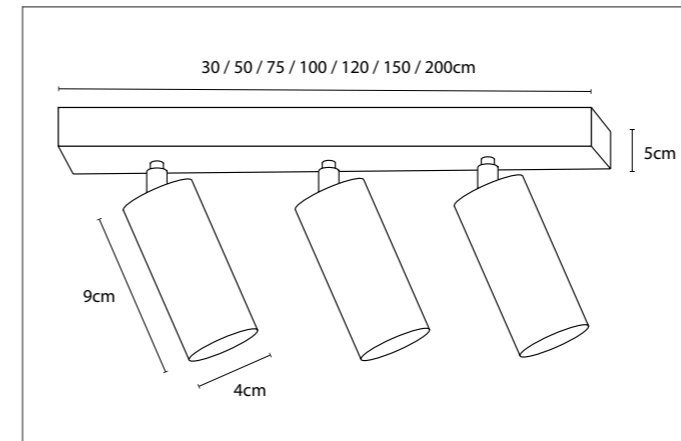

Contact us for:
Customization & connectivity

109

CODE	TYPE	FINISH	WATT	VOLT	FITTING
LIT002B03	Lit on profile 30 cm 2L	Bronze	2 x 5	230	G4
LIT003B05	Lit on profile 50 cm 3L	Bronze	3 x 5	230	G4
LIT004B07	Lit on profile 75 cm 4L	Bronze	4 x 5	230	G4
LIT004B10	Lit on profile 100 cm 4L	Bronze	4 x 5	230	G4
LIT004B12	Lit on profile 120 cm 4L	Bronze	4 x 5	230	G4
LIT005B15	Lit on profile 150 cm 5L	Bronze	5 x 5	230	G4
LIT005B20	Lit on profile 200 cm 5L	Bronze	5 x 5	230	G4
LIT001XTR	Lit extra mounted on profile	Bronze	5	230	G4