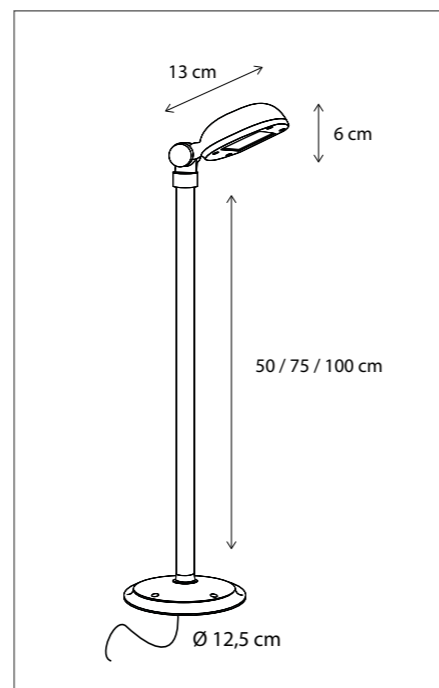

CHARMOND ON BASE

GROUND & POLE

Available in 2 versions: integrated LED (2200K) or retrofit bulb (G4).
Select the correct driver, see p486 accessories.
Possible to integrate entrance fade dimming, enabling 2 levels of light intensity.
Lamps (G4-variant) not included, consult light source guide for our advice.

CHARMOND ON BASE

GROUND & POLE

CODE	TYPE	FINISH	WATT	VOLT	FITTING
CHA001B51	Charmond on base 50 cm	Bronze	4	12	G4
CHA001B75	Charmond on base 75 cm	Bronze	4	12	G4
CHA001B10	Charmond on base 100 cm	Bronze	4	12	G4
CHA101B51	Charmond on base 50 cm	Brushed nickel	4	12	G4
CHA101B75	Charmond on base 75 cm	Brushed nickel	4	12	G4
CHA101B10	Charmond on base 100 cm	Brushed nickel	4	12	G4
CHA201B51	Charmond on base 50 cm	Chrome	4	12	G4
CHA201B75	Charmond on base 75 cm	Chrome	4	12	G4
CHA201B10	Charmond on base 100 cm	Chrome	4	12	G4

414

415

CODE	TYPE	FINISH	WATT	VOLT	FITTING
CHA01B51	Charmond on base 50 cm	Bronze	2,4	24	-
CHA01B75	Charmond on base 75 cm	Bronze	2,4	24	-
CHA01B10	Charmond on base 100 cm	Bronze	2,4	24	-
CHA11B51	Charmond on base 50 cm	Brushed nickel	2,4	24	-
CHA11B75	Charmond on base 75 cm	Brushed nickel	2,4	24	-
CHA11B10	Charmond on base 100 cm	Brushed nickel	2,4	24	-
CHA21B51	Charmond on base 50 cm	Chrome	2,4	24	-
CHA21B75	Charmond on base 75 cm	Chrome	2,4	24	-
CHA21B10	Charmond on base 100 cm	Chrome	2,4	24	-

Contact us for:
Customization & connectivity

Contact us for:
Customization & connectivity

SCAN & DISCOVER
THE ADVANTAGE OF BRASS