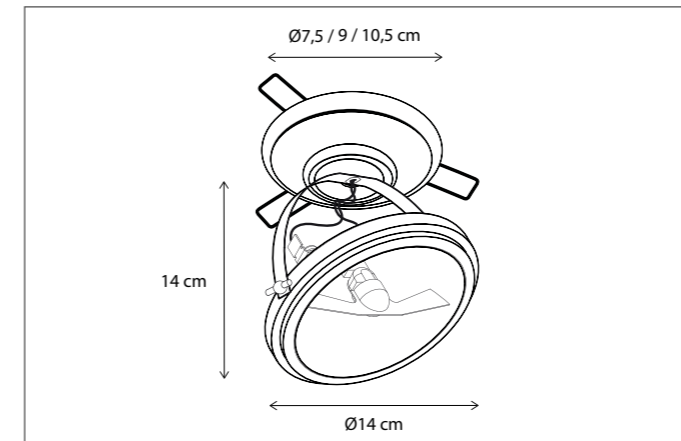

CODE	TYPE	FINISH	WATT	VOLT	FITTING
CEN0L1J75	Centonze rosas with springs 7,5 cm	Bronze	15	12	G53
CEN0L1J90	Centonze rosas with springs 9 cm	Bronze	15	12	G53
CEN0L1J10	Centonze rosas with springs 10,5 cm	Bronze	15	12	G53
CEN1L1J75	Centonze rosas with springs 7,5 cm	Brushed nickel	15	12	G53
CEN1L1J90	Centonze rosas with springs 9 cm	Brushed nickel	15	12	G53
CEN1L1J10	Centonze rosas with springs 10,5 cm	Brushed nickel	15	12	G53
CEN2L1J75	Centonze rosas with springs 7,5 cm	Chrome	15	12	G53
CEN2L1J90	Centonze rosas with springs 9 cm	Chrome	15	12	G53
CEN2L1J10	Centonze rosas with springs 10,5 cm	Chrome	15	12	G53

SCAN & DISCOVER
OUR PATENTED KELVIN KILLER®

Contact us for:
Customization & connectivity

Contact us for:
Customization & connectivity