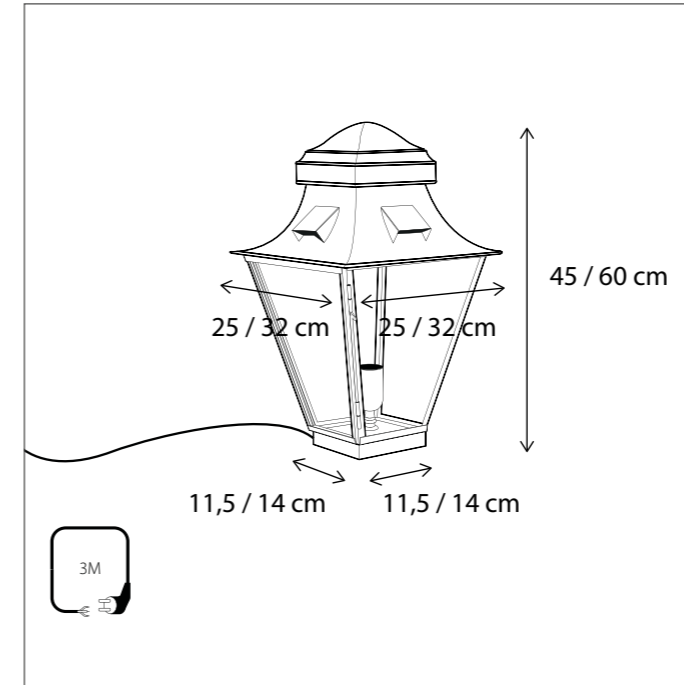

CODE	TYPE	FINISH	WATT	VOLT	FITTING
GRA001TE3	Gracieuze terrace small 1L	Bronze	15	230	E27
GRA001TE5	Gracieuze terrace normal 1L	Bronze	15	230	E27
GRA002TE5	Gracieuze terrace normal 2L	Bronze	15 + 8	230	E27 + GU10

Contact us for:
Customization & connectivity

Contact us for:
Customization & connectivity

SCAN & DISCOVER
THE ADVANTAGE OF BRASS