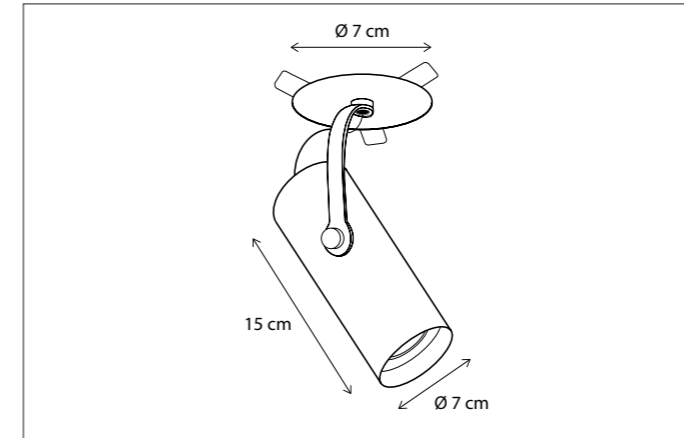

FISTON M10

SPOT

Available in 2 versions: GU10 (no driver required) or BA15d (driver required).

For BA15d, select the correct driver p486 accessories.

Lamps not included, consult light source guide for our advice.

TUBELUM DISC WITH SPRINGS

SPOT

The light source is easy to move up and down, enabling you to change the light effect.

Inside is polished brass to create a warm glow.

Lamps not included, consult light source guide for our advice.

192

193

CODE	TYPE	FINISH	WATT	VOLT	FITTING
FIH001M10	Fiston M10	Bronze	8	230	GU10
FIH101M10	Fiston M10	Brushed nickel	8	230	GU10
FIH201M10	Fiston M10	Chrome	8	230	GU10
FIS011M10	Fiston M10	Bronze	8	12	BA15d
FIS111M10	Fiston M10	Brushed nickel	8	12	BA15d
FIS211M10	Fiston M10	Chrome	8	12	BA15d

CODE	TYPE	FINISH	WATT	VOLT	FITTING
TBL001170	Tubelum disc with springs	Bronze	8	230	GU10

Contact us for:
Customization & connectivity

Contact us for:
Customization & connectivity