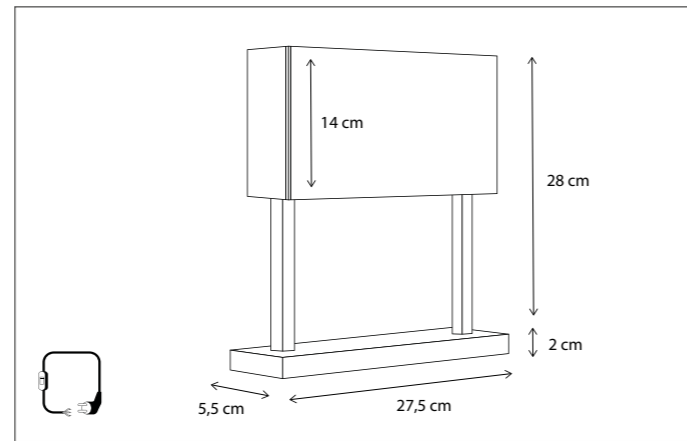

Q-BRI

TABLE

Integrated LED (2700K)
Dimmer included in the cable.

RUBENS

TABLE

Lamps not included, consult light source guide for our advice.

314