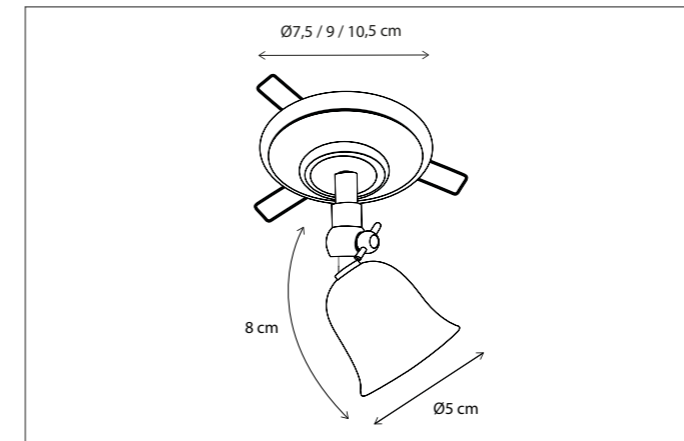

CODE	TYPE	FINISH	WATT	VOLT	FITTING
FLE0L1J75	Fleure rosas with springs 7,5 cm	Bronze	5	12	G4
FLE0L1J90	Fleure rosas with springs 9 cm	Bronze	5	12	G4
FLE0L1J10	Fleure rosas with springs 10,5 cm	Bronze	5	12	G4
FLE1L1J75	Fleure rosas with springs 7,5 cm	Brushed nickel	5	12	G4
FLE1L1J90	Fleure rosas with springs 9 cm	Brushed nickel	5	12	G4
FLE1L1J10	Fleure rosas with springs 10,5 cm	Brushed nickel	5	12	G4
FLE2L1J75	Fleure rosas with springs 7,5 cm	Chrome	5	12	G4
FLE2L1J90	Fleure rosas with springs 9 cm	Chrome	5	12	G4
FLE2L1J10	Fleure rosas with springs 10,5 cm	Chrome	5	12	G4

Contact us for:
Customization & connectivity