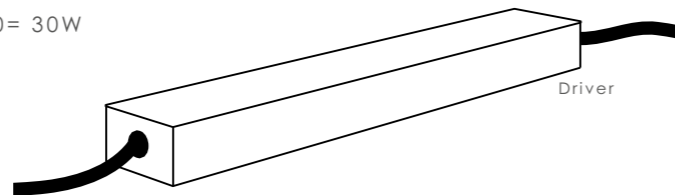

Driver

STEP4: Optional: LED diffusers & screw mounting units. LED diffusers (1 item/candle) mask the LED technology and are useful for candles placed on a table or close to the ground. Screw mounting units (1 unit/candle) can be added to fix the candles to a surface.