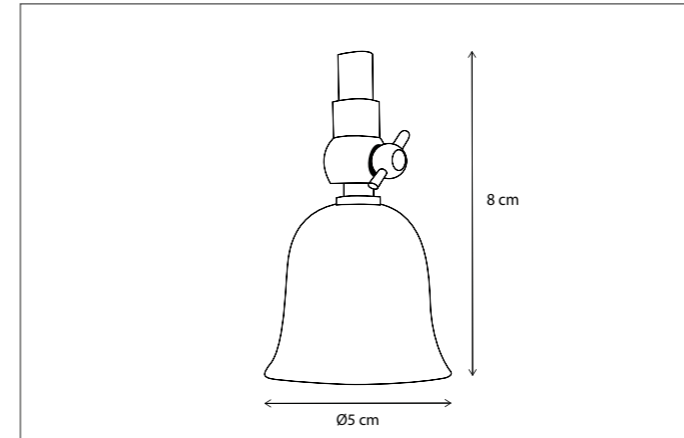

CODE	TYPE	FINISH	WATT	VOLT	FITTING
FLE0L1M01	Fleure M10	Bronze	5	12	G4
FLE1L1M01	Fleure M10	Brushed nickel	5	12	G4
FLE2L1M01	Fleure M10	Chrome	5	12	G4

Contact us for:
Customization & connectivity