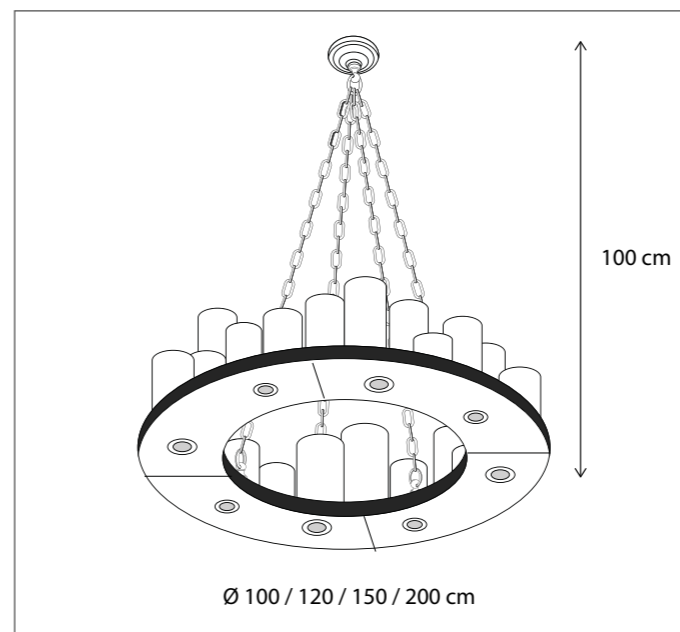

CODE	TYPE	FINISH	WATT	VOLT	FITTING
BCS020R10	Bellefeu® chateau 100 cm - 14 candles wax + 4 spots	Bronze	14 x 2,4 + 4 x 8	230	GU10
BCS024R12	Bellefeu® chateau 120 cm - 18 candles wax + 6 spots	Bronze	18 x 2,4 + 6 x 8	230	GU10
BCS032R15	Bellefeu® chateau 150 cm - 22 candles wax + 8 spots	Bronze	22 x 2,4 + 8 x 8	230	GU10
BCS048R20	Bellefeu® chateau 200 cm - 28 candles wax + 12 spots	Bronze	28 x 2,4 + 12 x 8	230	GU10
BAS020R10	Bellefeu® chateau 100 cm - 14 candles alabaster + 4 spots	Bronze	14 x 2,4 + 4 x 8	230	GU10
BAS024R12	Bellefeu® chateau 120 cm - 18 candles alabaster + 6 spots	Bronze	18 x 2,4 + 6 x 8	230	GU10
BAS032R15	Bellefeu® chateau 150 cm - 22 candles alabaster + 8 spots	Bronze	22 x 2,4 + 8 x 8	230	GU10
BAS048R20	Bellefeu® chateau 200 cm - 28 candles alabaster + 12 spots	Bronze	28 x 2,4 + 12 x 8	230	GU10

Contact us for:
Customization & connectivity