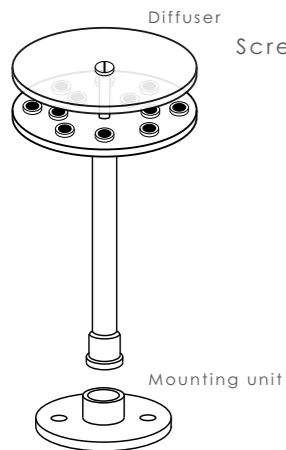

Diffuser

Mounting unit

Control systems: prefer dimming via a switch on the wall or via home automation? Contact us for the various options.