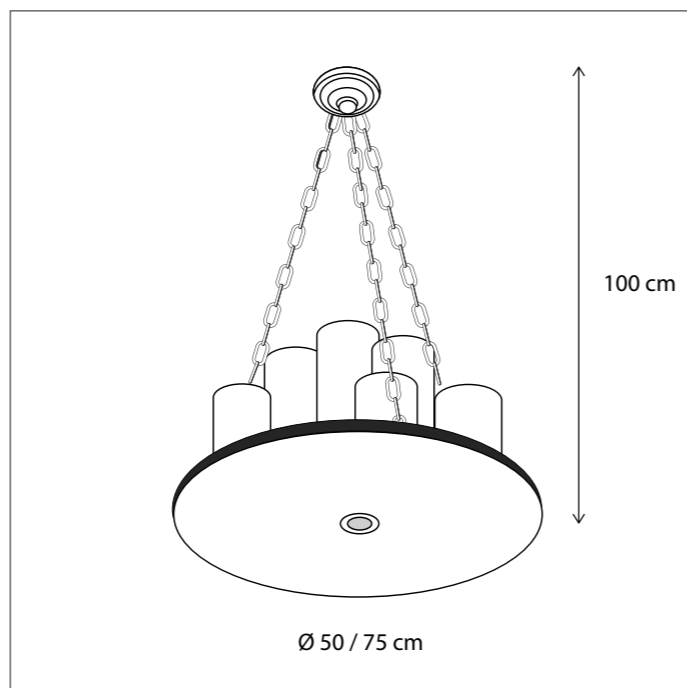

BELLEFEU® CHATEAU

SUSPENSION

1. 2 circuits:
   1. GU10 LED spots at the bottom for functional light (light source excluded).
   2. Integrated LED-discs to create candle effect for atmosphere creation.

For control/connectivity options, see p494 accessories.

BELLEFEU® CHATEAU

SUSPENSION

1. 2 circuits:
   1. GU10 LED spots at the bottom for functional light (light source excluded).
   2. Integrated LED-discs to create candle effect for atmosphere creation.

For control/connectivity options, see p494 accessories.

18

CODE	TYPE	FINISH	WATT	VOLT	FITTING
BCS007R05	Bellefeu® chateau 50 cm - 7 candles wax + 1 spot	Bronze	7 x 2,4 + 8	230	GU10
BCS012R07	Bellefeu® chateau 75 cm - 12 candles wax + 1 spot	Bronze	12 x 2,4 + 8	230	GU10
BAS007R05	Bellefeu® chateau 50 cm - 7 candles alabaster + 1 spot	Bronze	7 x 2,4 + 8	230	GU10
BAS012R07	Bellefeu® chateau 75 cm - 12 candles alabaster + 1 spot	Bronze	12 x 2,4 + 8	230	GU10

SCAN & DISCOVER
THE BELLEFEU EFFECT

Contact us for:
Customization & connectivity

19