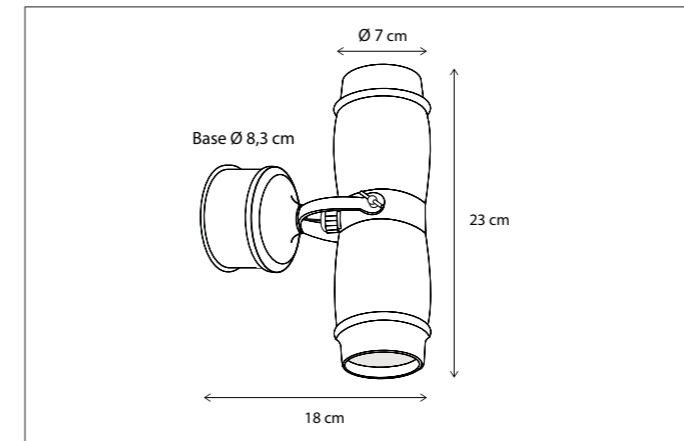

CODE	TYPE	FINISH	WATT	VOLT	FITTING
MIC002001	Micro up & down mounted base	Bronze	2 x 6	230	GU10
MIC102001	Micro up & down mounted base	Brushed nickel	2 x 6	230	GU10
MIC202001	Micro up & down mounted base	Chrome	2 x 6	230	GU10

249