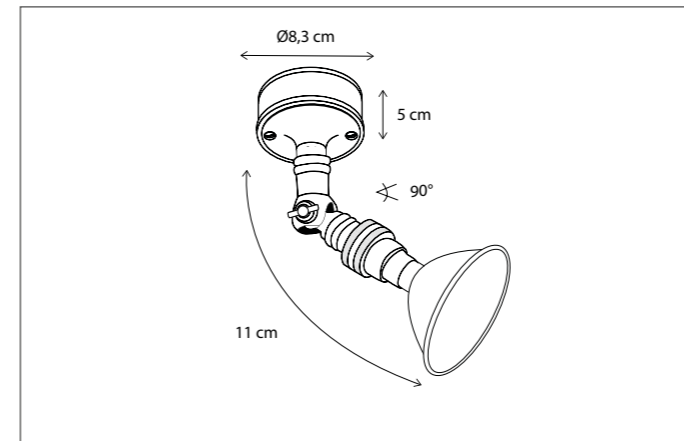

CODE	TYPE	FINISH	WATT	VOLT	FITTING
MAR0L1F83	Marron on round base	Bronze	8	230	BA15d
MAR1L1F83	Marron on round base	Brushed nickel	8	230	BA15d
MAR2L1F83	Marron on round base	Chrome	8	230	BA15d

Contact us for:
Customization & connectivity