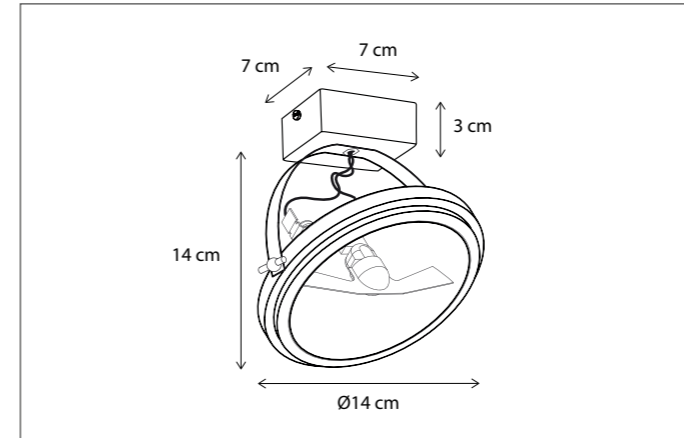

CODE	TYPE	FINISH	WATT	VOLT	FITTING
CEN0L1V70	Centonze on square base	Bronze	15	230	G53
CEN1L1V70	Centonze on square base	Brushed nickel	15	230	G53
CEN2L1V70	Centonze on square base	Chrome	15	230	G53

Contact us for:
Customization & connectivity

Contact us for:
Customization & connectivity

SCAN & DISCOVER
OUR PATENTED KELVIN KILLER®