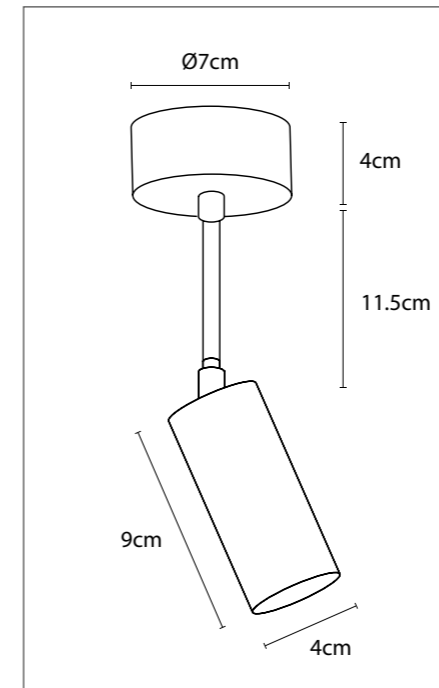

CODE	TYPE
LIT001Y13	Lit on long tube base

FINISH	WATT	VOLT	FITTING
Bronze	5	230	G4

Contact us for:
Customization & connectivity