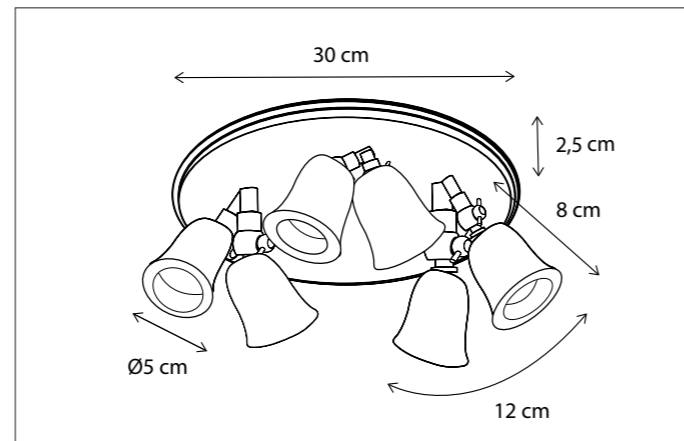

FLEURE TWIN ON ROUND PLATE LARGE

SPOT

Lamps not included, consult light source guide for our advice.

FLEURE TWIN M10

SPOT

Select the correct driver, see p486 accessories.
Lamps not included, consult light source guide for our advice.

174

CODE	TYPE	FINISH	WATT	VOLT	FITTING
FLT0L3R30	Fleure Twin on round plate 3L	Bronze	6 x 5	230	G4
FLT0L6R30	Fleure Twin on round plate 6L	Bronze	12 x 5	230	G4
FLT1L3R30	Fleure Twin on round plate 3L	Brushed nickel	6 x 5	230	G4
FLT1L6R30	Fleure Twin on round plate 6L	Brushed nickel	12 x 5	230	G4
FLT2L3R30	Fleure Twin on round plate 3L	Chrome	6 x 5	230	G4
FLT2L6R30	Fleure Twin on round plate 6L	Chrome	12 x 5	230	G4

Contact us for:
Customization & connectivity

175