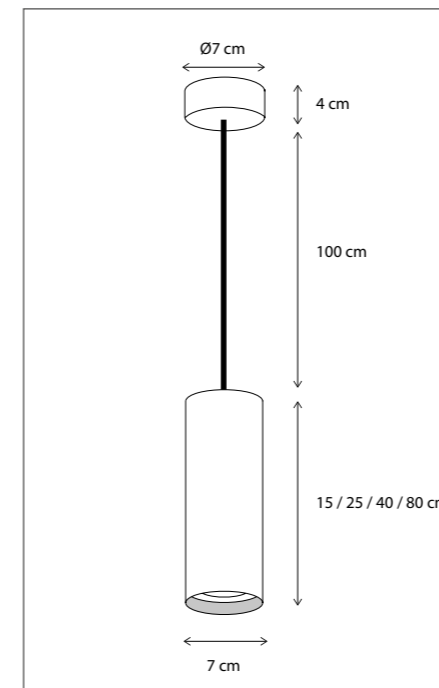

CODE	TYPE	FINISH	WATT	VOLT	FITTING
TBL001Y15	Tubelum on tube base 15 cm	Bronze	8	230	GU10
TBL001Y25	Tubelum on tube base 25 cm	Bronze	8	230	GU10
TBL001Y40	Tubelum on tube base 40 cm	Bronze	8	230	GU10
TBL001Y80	Tubelum on tube base 80 cm	Bronze	8	230	GU10

Contact us for:
Customization & connectivity