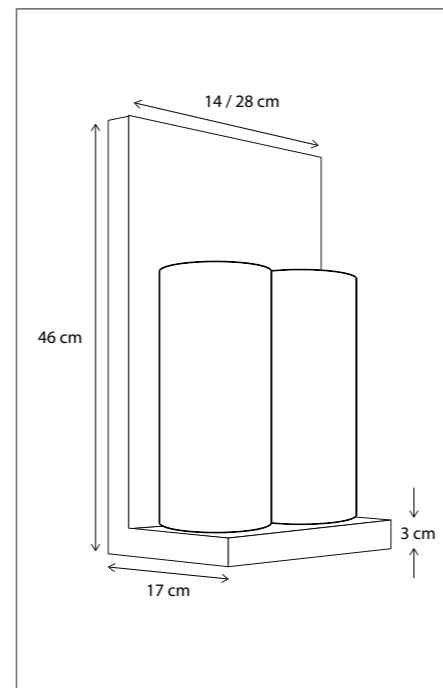

BELLEFEU® ON L PROFILE

WALL

Integrated push dimmer for adjustable candle effect.

For control/connectivity options, see p494 accessories.

BELLEFEU® ON L PROFILE

WALL

CODE	TYPE	FINISH	WATT	VOLT	FITTING
BAL001D01	Bellefeu® on L profile - 1 candle alabaster	Bronze	2,4	230	-
BAL002D02	Bellefeu® on L profile - 2 candles alabaster	Bronze	2 x 2,4	230	-
BAL101D01	Bellefeu® on L profile - 1 candle alabaster	Brushed nickel	2,4	230	-
BAL102D02	Bellefeu® on L profile - 2 candles alabaster	Brushed nickel	2 x 2,4	230	-
BAL201D01	Bellefeu® on L profile - 1 candle alabaster	Chrome	2,4	230	-
BAL202D02	Bellefeu® on L profile - 2 candles alabaster	Chrome	2 x 2,4	230	-

226

227

CODE	TYPE	FINISH	WATT	VOLT	FITTING
BWL001D01	Bellefeu® on L profile - 1 candle wax	Bronze	2,4	230	-
BWL002D02	Bellefeu® on L profile - 2 candles wax	Bronze	2 x 2,4	230	-
BWL101D01	Bellefeu® on L profile - 1 candle wax	Brushed nickel	2,4	230	-
BWL102D02	Bellefeu® on L profile - 2 candles wax	Brushed nickel	2 x 2,4	230	-
BWL201D01	Bellefeu® on L profile - 1 candle wax	Chrome	2,4	230	-
BWL202D02	Bellefeu® on L profile - 2 candles wax	Chrome	2 x 2,4	230	-

SCAN & DISCOVER
THE BELLEFEU EFFECT

Contact us for:
Customization & connectivity

Contact us for:
Customization & connectivity