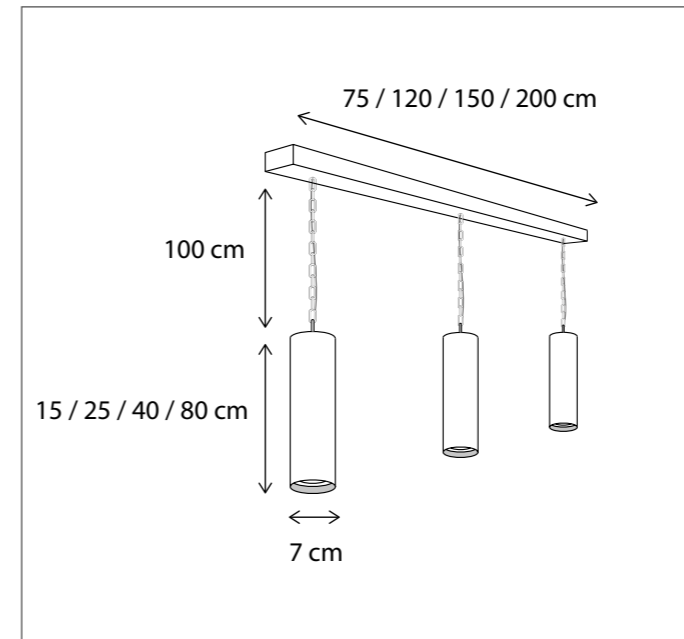

CODE	TYPE	FINISH	WATT	VOLT	FITTING
TBL002B15	Tubelum on profile 75 cm - 2L - 15 cm	Bronze	2 x 8	230	GU10
TBL002B25	Tubelum on profile 75 cm - 2L - 25 cm	Bronze	2 x 8	230	GU10
TBL002B40	Tubelum on profile 75 cm - 2L - 40 cm	Bronze	2 x 8	230	GU10
TBL002B80	Tubelum on profile 75 cm - 2L - 80 cm	Bronze	2 x 8	230	GU10
TBL003B15	Tubelum on profile 120 cm - 3L - 15 cm	Bronze	3 x 8	230	GU10
TBL003B25	Tubelum on profile 120 cm - 3L - 25 cm	Bronze	3 x 8	230	GU10
TBL003B40	Tubelum on profile 120 cm - 3L - 40 cm	Bronze	3 x 8	230	GU10
TBL003B80	Tubelum on profile 120 cm - 3L - 80 cm	Bronze	3 x 8	230	GU10

See next page for more models.

Contact us for:
Customization & connectivity