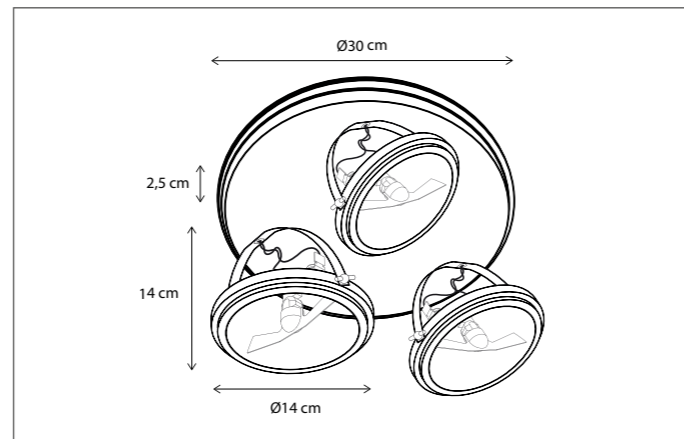

CENTONZE ON ROUND PLATE LARGE

SPOT

Lamps not included, consult light source guide for our advice.

CENTONZE M10

SPOT

Select the correct driver, see p486 accessories.
Lamps not included, consult light source guide for our advice.

98

CODE	TYPE	FINISH	WATT	VOLT	FITTING
CEN013R30	Centonze on round plate 3L	Bronze	3 x 15	230	G53
CEN113R30	Centonze on round plate 3L	Brushed nickel	3 x 15	230	G53
CEN213R30	Centonze on round plate 3L	Chrome	3 x 15	230	G53

99