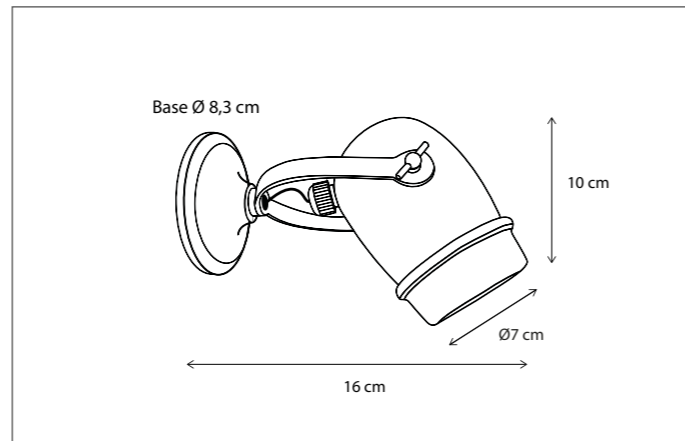

MICRO MOUNTED BASE

WALL

For warmer light, add Kelvin Killer® see p474.
For enhanced light dispersion or anti-glare effect, add frosted glass filter see p474.
Lamps not included, consult light source guide for our advice.

MICRO ON ROUND BASE

WALL

For warmer light, add Kelvin Killer® see p474.
For enhanced light dispersion or anti-glare effect, add frosted glass filter see p474.
Lamps not included, consult light source guide for our advice.

246