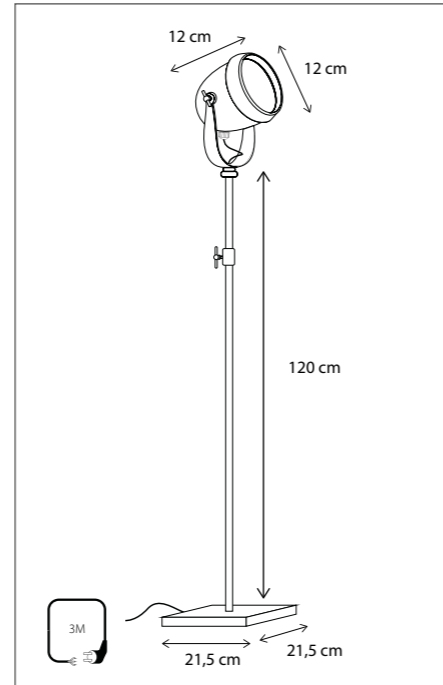

MACRO FLOOR

FLOOR & TABLE

For warmer light, add Kelvin Killer® see p474.
Lamps not included, consult light source guide for our advice.

GRACIEUZE TERRACE SMALL/NORMAL

FLOOR & TABLE

An extra spot can be added in the ceiling of the normal variant
(1L --> 2L).
Lamps not included, consult light source guide for our advice.

454

CODE	TYPE	FINISH	WATT	VOLT	FITTING
MAC001FLU	Macro floor outdoor	Bronze	12	230	G53
MAC101FLU	Macro floor outdoor	Brushed nickel	12	230	G53
MAC201FLU	Macro floor outdoor	Chrome	12	230	G53

455