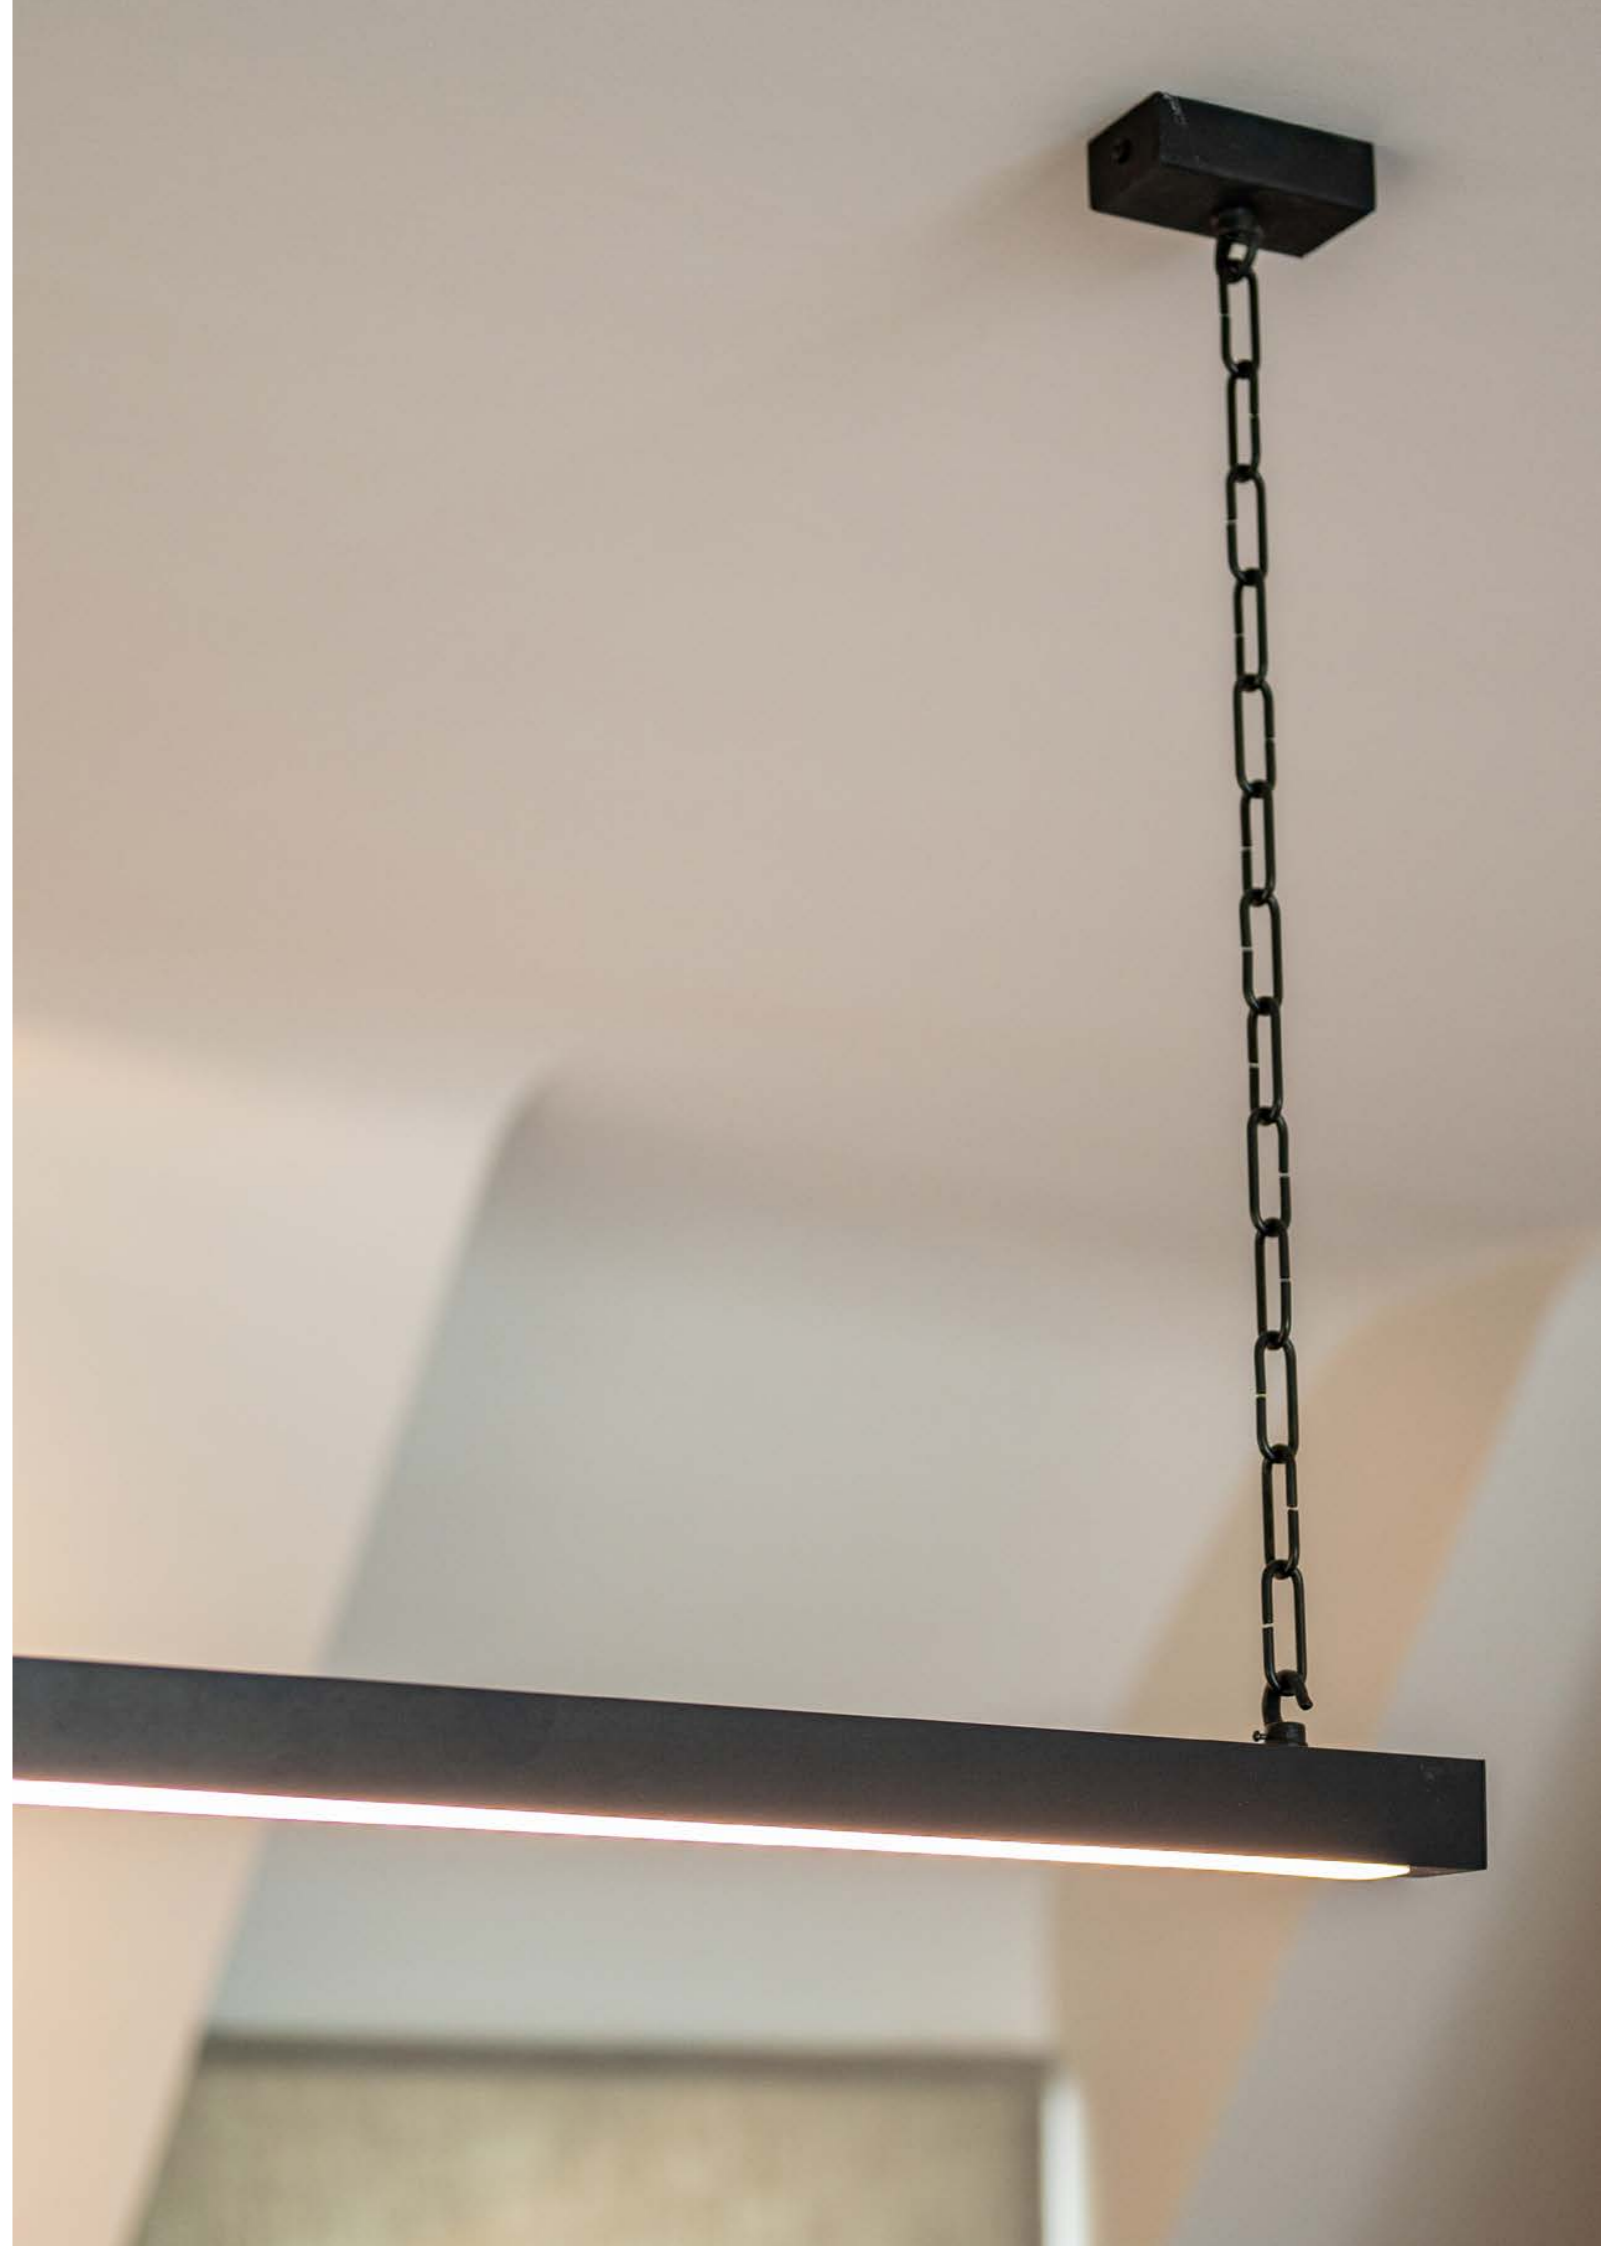

ALB COLLECTION

ALB

SUSPENSION

Lamps not included, consult light source guide for our advice.

40

CODE	TYPE	FINISH	WATT	VOLT	FITTING
ALB001S40	Alb suspension	Alabaster & Bronze	15	230	E27

Contact us for:
Customization & connectivity