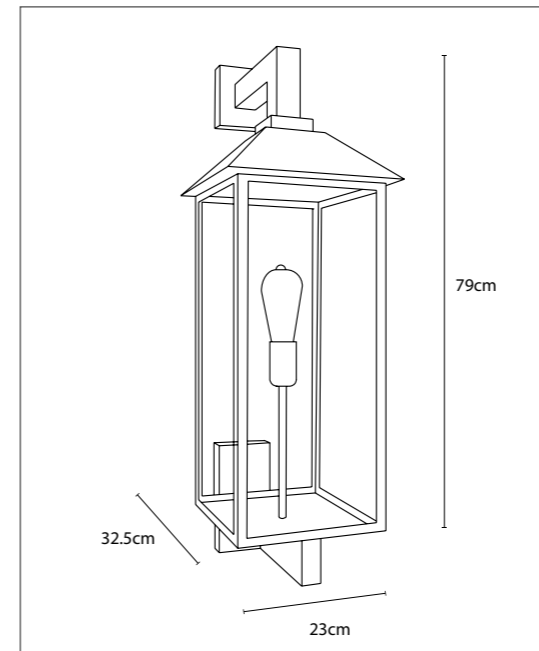

CODE	TYPE	FINISH	WATT	VOLT	FITTING
NBL001W50	Noblesse E27 wall	Bronze	15	230	E27

Contact us for:
Customization & connectivity

Contact us for:
Customization & connectivity

SCAN & DISCOVER
THE BELLEFEU EFFECT