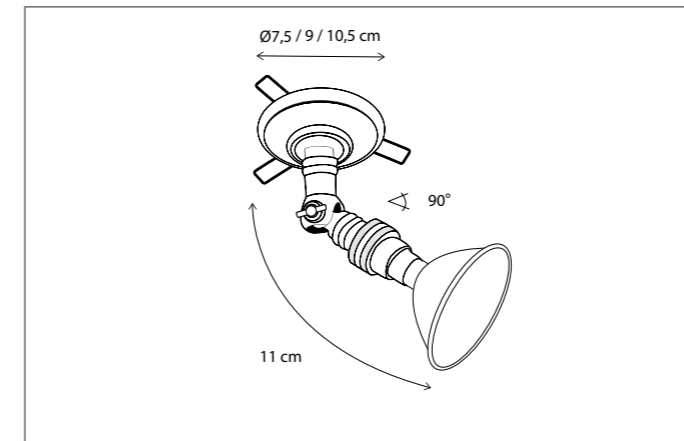

CODE	TYPE	FINISH	WATT	VOLT	FITTING
MAR0L1J75	Marron rosas with springs 7,5 cm	Bronze	8	12	BA15d
MAR0L1J90	Marron rosas with springs 9 cm	Bronze	8	12	BA15d
MAR0L1J10	Marron rosas with springs 10,5 cm	Bronze	8	12	BA15d
MAR1L1J75	Marron rosas with springs 7,5 cm	Brushed nickel	8	12	BA15d
MAR1L1J90	Marron rosas with springs 9 cm	Brushed nickel	8	12	BA15d
MAR1L1J10	Marron rosas with springs 10,5 cm	Brushed nickel	8	12	BA15d
MAR2L1J75	Marron rosas with springs 7,5 cm	Chrome	8	12	BA15d
MAR2L1J90	Marron rosas with springs 9 cm	Chrome	8	12	BA15d
MAR2L1J10	Marron rosas with springs 10,5 cm	Chrome	8	12	BA15d

Contact us for:
Customization & connectivity