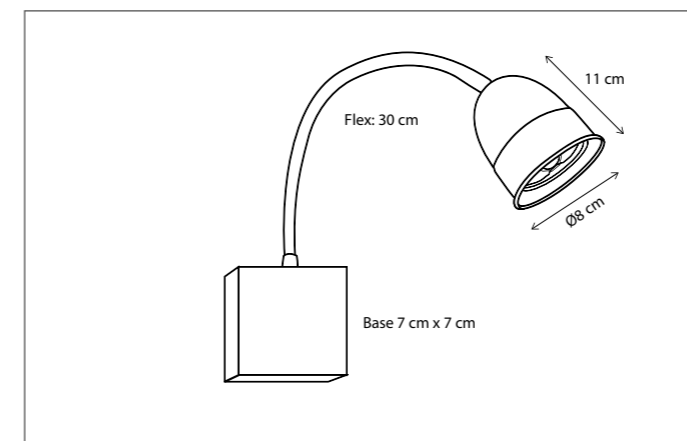

Contact us for:
Customization & connectivity

LISIBLE POIRE

WALL

Available in 2 versions: GU10 (no driver required) or BA15d (driver required & included).

Switch can be integrated, see p492 accessories.

Lamps not included, consult light source guide for our advice.