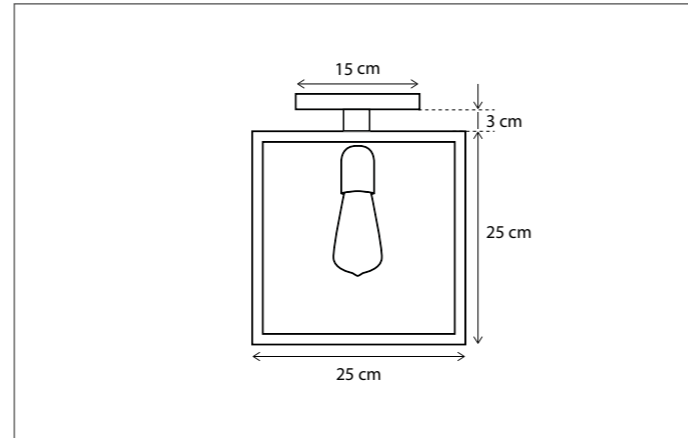

VITRINE LANTERN

CEILING

Lamps not included, consult light source guide for our advice.

VITRINE FLEURE LONG

CEILING

Lamps not included, consult light source guide for our advice.

68

CODE	TYPE	FINISH	WATT	VOLT	FITTING
VIT001225	Vitrine plafonnier lantern	Bronze	15	230	E27
VIT101225	Vitrine plafonnier lantern	Brushed nickel	15	230	E27
VIT201225	Vitrine plafonnier lantern	Chrome	15	230	E27

Contact us for:
Customization & connectivity

69