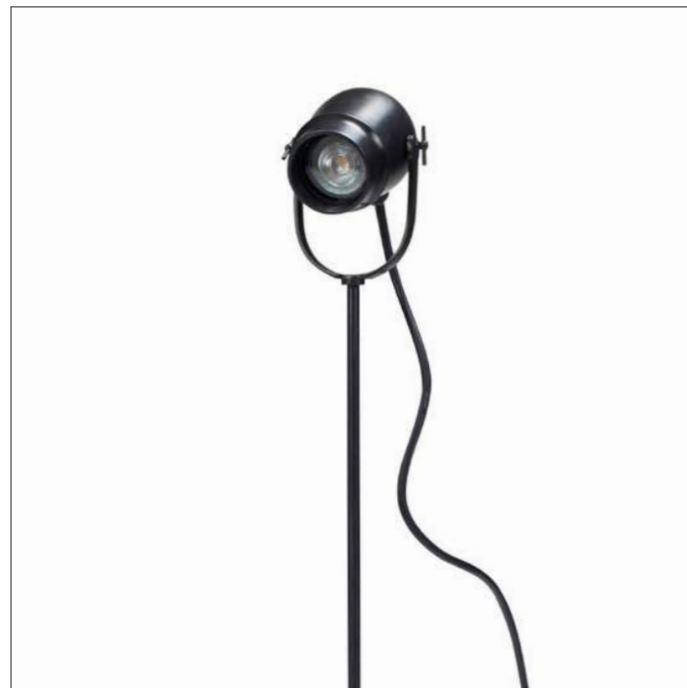

MICRO

SPIKE

For warmer light, add Kelvin Killer® see p474.
For enhanced light dispersion or anti-glare effect, add frosted glass filter see p474.
Lamps not included, consult light source guide for our advice.

MACRO

SPIKE

For warmer light, add Kelvin Killer® see p474.
Select the correct driver, see p486 accessories.
Lamps not included, consult light source guide for our advice.

400