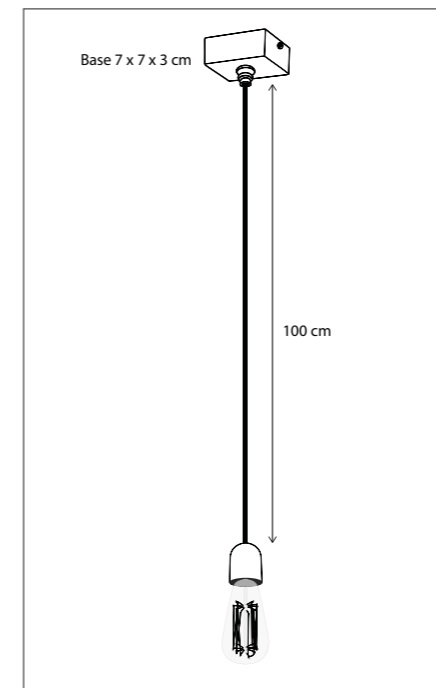

CODE	TYPE	FINISH	WATT	VOLT	FITTING
FIL001CV7	Filou on square base with cable	Bronze	15	230	E27
FIL001TV7	Filou on square base with tube	Bronze	15	230	E27
FIL101CV7	Filou on square base with cable	Brushed nickel	15	230	E27
FIL101TV7	Filou on square base with tube	Brushed nickel	15	230	E27
FIL201CV7	Filou on square base with cable	Chrome	15	230	E27
FIL201TV7	Filou on square base with tube	Chrome	15	230	E27

Contact us for:
Customization & connectivity