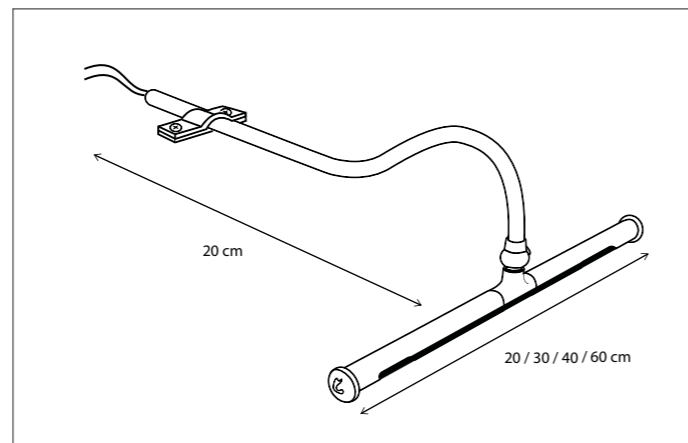

PICTURE LIGHT

CODE	TYPE	FINISH	WATT	VOLT	FITTING
MAT127C40	Matisse cabinet mounted 2700K - 40 cm	Brushed nickel	4,2	24	-
MAT127C60	Matisse cabinet mounted 2700K - 60 cm	Brushed nickel	7	24	-
MAT222C20	Matisse cabinet mounted 2200K - 20 cm	Chrome	1,4	24	-
MAT222C30	Matisse cabinet mounted 2200K - 30 cm	Chrome	2,8	24	-
MAT222C40	Matisse cabinet mounted 2200K - 40 cm	Chrome	4,2	24	-
MAT222C60	Matisse cabinet mounted 2200K - 60 cm	Chrome	7	24	-
MAT227C20	Matisse cabinet mounted 2700K - 20 cm	Chrome	1,4	24	-
MAT227C30	Matisse cabinet mounted 2700K - 30 cm	Chrome	2,8	24	-
MAT227C40	Matisse cabinet mounted 2700K - 40 cm	Chrome	4,2	24	-
MAT227C60	Matisse cabinet mounted 2700K - 60 cm	Chrome	7	24	-
MAT322C20	Matisse cabinet mounted 2200K - 20 cm	Polished brass	1,4	24	-
MAT322C30	Matisse cabinet mounted 2200K - 30 cm	Polished brass	2,8	24	-
MAT322C40	Matisse cabinet mounted 2200K - 40 cm	Polished brass	4,2	24	-
MAT322C60	Matisse cabinet mounted 2200K - 60 cm	Polished brass	7	24	-
MAT327C20	Matisse cabinet mounted 2700K - 20 cm	Polished brass	1,4	24	-
MAT327C30	Matisse cabinet mounted 2700K - 30 cm	Polished brass	2,8	24	-
MAT327C40	Matisse cabinet mounted 2700K - 40 cm	Polished brass	4,2	24	-
MAT327C60	Matisse cabinet mounted 2700K - 60 cm	Polished brass	7	24	-