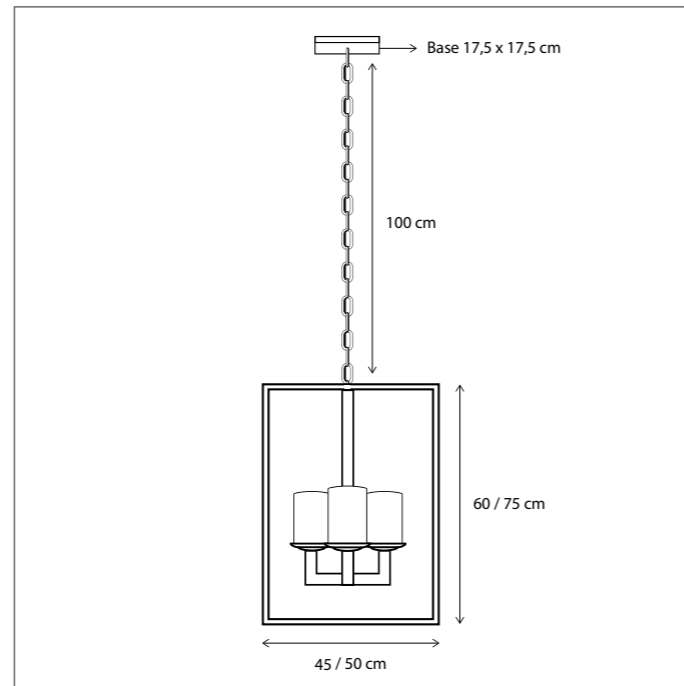

BELLEFEU® VITRINE LANTERN

SUSPENSION

Integrated push dimmer for adjustable candle effect.
For control/connectivity options, see p494 accessories.

BELLEFEU® VITRINE LANTERN

SUSPENSION

CODE	TYPE	FINISH	WATT	VOLT	FITTING
BAL004D60	Bellefeu® vitrine lantern suspension medium - 4 candles alabaster	Bronze	4 x 2,4	230	-
BAL004D75	Bellefeu® vitrine lantern suspension large - 4 candles alabaster	Bronze	4 x 2,4	230	-
BAL104D60	Bellefeu® vitrine lantern suspension medium - 4 candles alabaster	Brushed nickel	4 x 2,4	230	-
BAL104D75	Bellefeu® vitrine lantern suspension large - 4 candles alabaster	Brushed nickel	4 x 2,4	230	-
BAL204D60	Bellefeu® vitrine lantern suspension medium - 4 candles alabaster	Chrome	4 x 2,4	230	-
BAL204D75	Bellefeu® vitrine lantern suspension large - 4 candles alabaster	Chrome	4 x 2,4	230	-

20

21

CODE	TYPE	FINISH	WATT	VOLT	FITTING
BVL004D60	Bellefeu® vitrine lantern suspension medium - 4 candles wax	Bronze	4 x 2,4	230	-
BVL004D75	Bellefeu® vitrine lantern suspension large - 4 candles wax	Bronze	4 x 2,4	230	-
BVL104D60	Bellefeu® vitrine lantern suspension medium - 4 candles wax	Brushed nickel	4 x 2,4	230	-
BVL104D75	Bellefeu® vitrine lantern suspension large - 4 candles wax	Brushed nickel	4 x 2,4	230	-
BVL204D60	Bellefeu® vitrine lantern suspension medium - 4 candles wax	Chrome	4 x 2,4	230	-
BVL204D75	Bellefeu® vitrine lantern suspension large - 4 candles wax	Chrome	4 x 2,4	230	-

Contact us for:
Customization & connectivity

Contact us for:
Customization & connectivity

SCAN & DISCOVER
THE BELLEFEU EFFECT