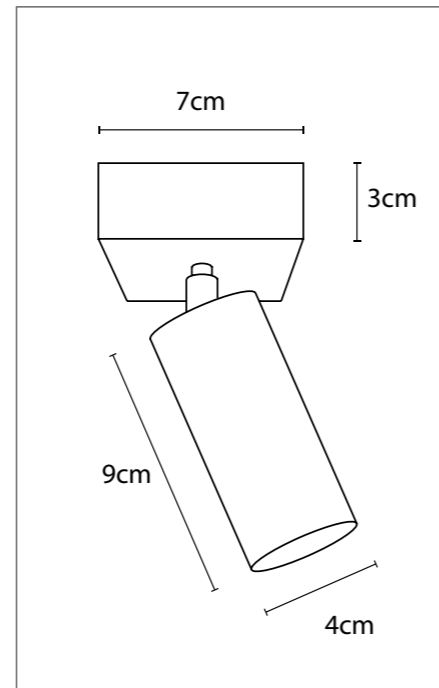

LIT ON SQUARE BASE

SPOT

Lamps not included, consult light source guide for our advice.

LIT ON PROFILE

SPOT

Lamps not included, consult light source guide for our advice.

108

CODE	TYPE	FINISH	WATT	VOLT	FITTING
LIT001V70	Lit on square base	Bronze	5	230	G4

Contact us for:
Customization & connectivity

109