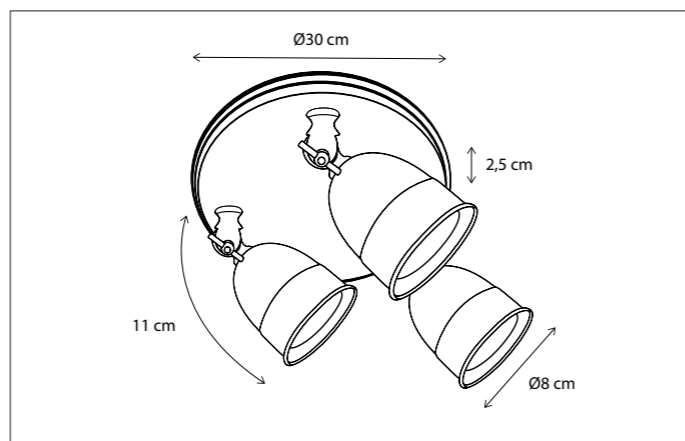

POIRE ON ROUND PLATE LARGE

SPOT

Available in 2 versions: GU10 (no driver required) or BA15d (driver required & included).
Lamps not included, consult light source guide for our advice.

POIRE M10

SPOT

Available in 2 versions: GU10 (no driver required) or BA15d (driver required).
For BA15d, select the correct driver p486 accessories.
Lamps not included, consult light source guide for our advice.

150

CODE	TYPE	FINISH	WATT	VOLT	FITTING
POI0L3R30	Poire on round plate 3L	Bronze	3 x 8	230	GU10
POI0L6R30	Poire on round plate 6L	Bronze	6 x 8	230	GU10
POI1L3R30	Poire on round plate 3L	Brushed nickel	3 x 8	230	GU10
POI1L6R30	Poire on round plate 6L	Brushed nickel	6 x 8	230	GU10
POI2L3R30	Poire on round plate 3L	Chrome	3 x 8	230	GU10
POI2L6R30	Poire on round plate 6L	Chrome	6 x 8	230	GU10
POI003R30	Poire on round plate 3L	Bronze	3 x 8	230	BA15d
POI006R30	Poire on round plate 6L	Bronze	6 x 8	230	BA15d
POI103R30	Poire on round plate 3L	Brushed nickel	3 x 8	230	BA15d
POI106R30	Poire on round plate 6L	Brushed nickel	6 x 8	230	BA15d
POI203R30	Poire on round plate 3L	Chrome	3 x 8	230	BA15d
POI206R30	Poire on round plate 6L	Chrome	6 x 8	230	BA15d

Contact us for:
Customization & connectivity

151