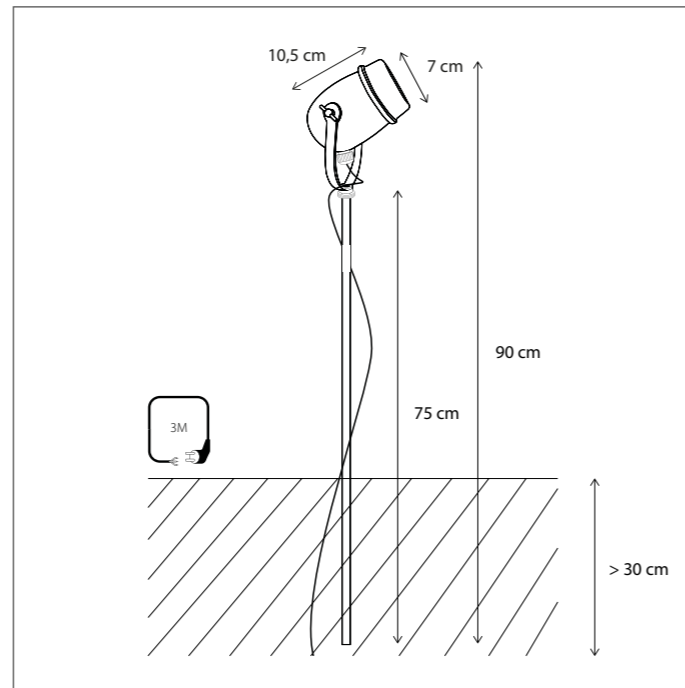

MICRO

SPIKE

For warmer light, add Kelvin Killer® see p474.
For enhanced light dispersion or anti-glare effect, add frosted glass filter see p474.
Lamps not included, consult light source guide for our advice.

MACRO

SPIKE

For warmer light, add Kelvin Killer® see p474.
Select the correct driver, see p486 accessories.
Lamps not included, consult light source guide for our advice.

400