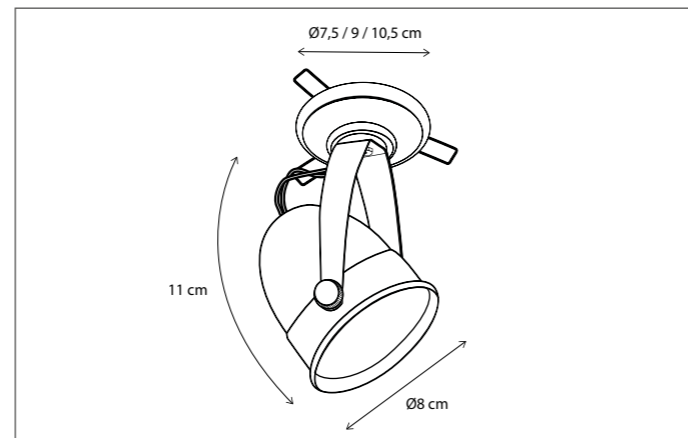

COMETE ROSAS WITH SPRING

SPOT

Available in 2 versions: GU10 (no driver required) or BA15d (driver required).
For BA15d, select the correct driver p486 accessories.
Lamps not included, consult light source guide for our advice.

COMETE MOUNTED BASE

SPOT

Available in 2 versions: GU10 (no driver required) or BA15d (driver required).
For BA15d, select the correct driver p486 accessories.
Lamps not included, consult light source guide for our advice.

126

CODE	TYPE	FINISH	WATT	VOLT	FITTING
COM01J75	Comète rosas with springs 7,5 cm	Bronze	8	230	GU10
COM01J90	Comète rosas with springs 9 cm	Bronze	8	230	GU10
COM01J10	Comète rosas with springs 10,5 cm	Bronze	8	230	GU10
COM11J75	Comète rosas with springs 7,5 cm	Brushed nickel	8	230	GU10
COM11J90	Comète rosas with springs 9 cm	Brushed nickel	8	230	GU10
COM11J10	Comète rosas with springs 10,5 cm	Brushed nickel	8	230	GU10
COM21J75	Comète rosas with springs 7,5 cm	Chrome	8	230	GU10
COM21J90	Comète rosas with springs 9 cm	Chrome	8	230	GU10
COM21J10	Comète rosas with springs 10,5 cm	Chrome	8	230	GU10
COM00J75	Comète rosas with springs 7,5 cm	Bronze	8	12	BA15d
COM00J90	Comète rosas with springs 9 cm	Bronze	8	12	BA15d
COM00J10	Comète rosas with springs 10,5 cm	Bronze	8	12	BA15d
COM10J75	Comète rosas with springs 7,5 cm	Brushed nickel	8	12	BA15d
COM10J90	Comète rosas with springs 9 cm	Brushed nickel	8	12	BA15d
COM10J10	Comète rosas with springs 10,5 cm	Brushed nickel	8	12	BA15d
COM20J75	Comète rosas with springs 7,5 cm	Chrome	8	12	BA15d
COM20J90	Comète rosas with springs 9 cm	Chrome	8	12	BA15d
COM20J10	Comète rosas with springs 10,5 cm	Chrome	8	12	BA15d

Contact us for:
Customization & connectivity

127