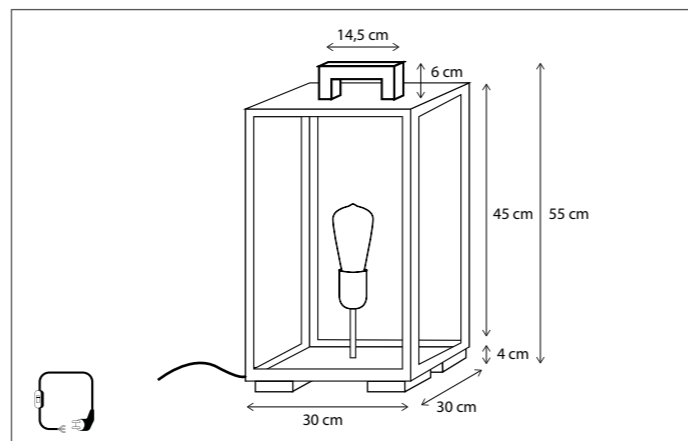

307

Contact us for:
Customization & connectivity

SCAN & DISCOVER
THE BELLEFEU EFFECT

VITRINE LANTERN

TABLE

Lamps not included, consult light source guide for our advice.
Dimmer included in the cable

308

CODE	TYPE	FINISH	WATT	VOLT	FITTING
VIT001448	Vitrine table lantern	Bronze	15	230	E27
VIT101448	Vitrine table lantern	Brushed nickel	15	230	E27
VIT201448	Vitrine table lantern	Chrome	15	230	E27