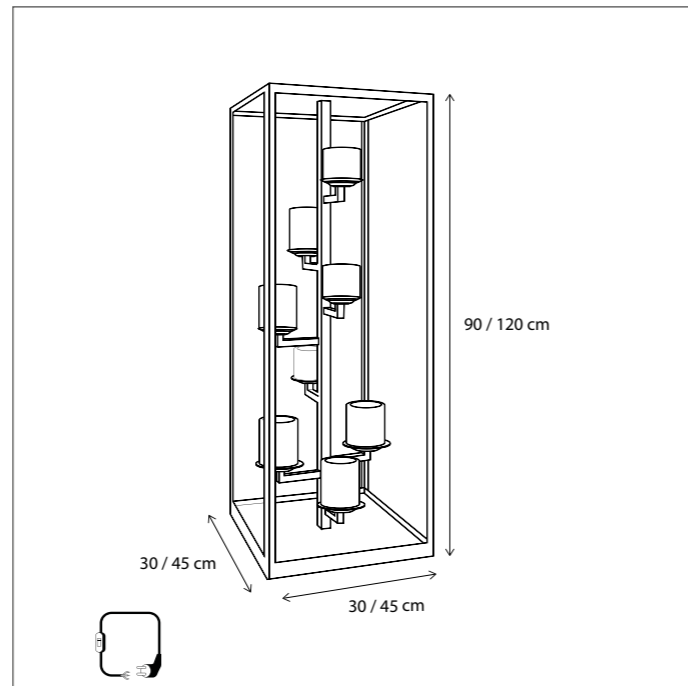

BELLEFEU® GRACIEUZE

FLOOR

Integrated push dimmer for adjustable candle effect.

For control/connectivity options, see p494 accessories.

324

CODE	TYPE	FINISH	WATT	VOLT	FITTING
BVH008D30	Bellefeu® vitrine floor normal - 8 candles wax	Bronze	8 x 2,4	230	-
BVA008D30	Bellefeu® vitrine floor normal - 8 candles alabaster	Bronze	8 x 2,4	230	-