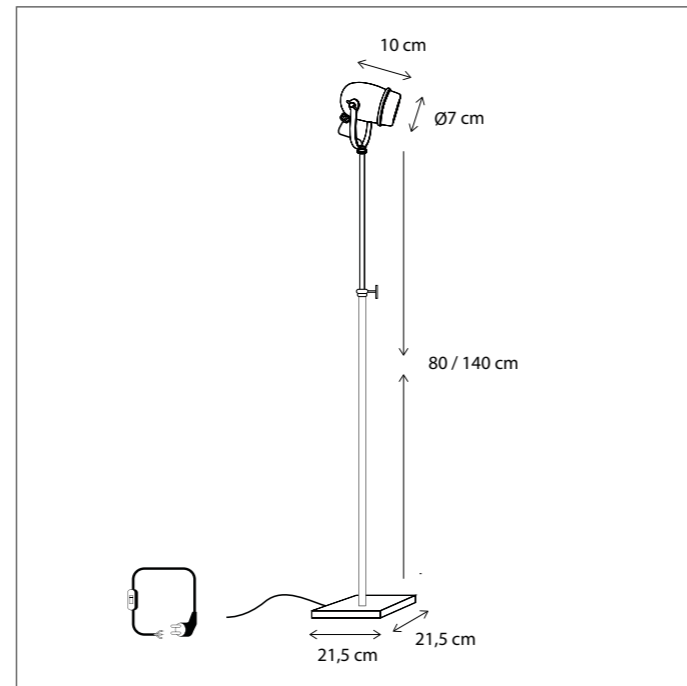

MICRO

FLOOR

For warmer light, add Kelvin Killer® see p474.
For enhanced light dispersion or anti-glare effect, add frosted glass filter see p474.
Lamp includes a floor slide dimmer.
Lamps not included, consult light source guide for our advice.

MATISSE

FLOOR

Integrated LED (2700K).

328

CODE	TYPE	FINISH	WATT	VOLT	FITTING
MIC001008	Micro floor	Bronze	6	230	GU10
MIC101008	Micro floor	Brushed nickel	6	230	GU10
MIC201008	Micro floor	Chrome	6	230	GU10

329