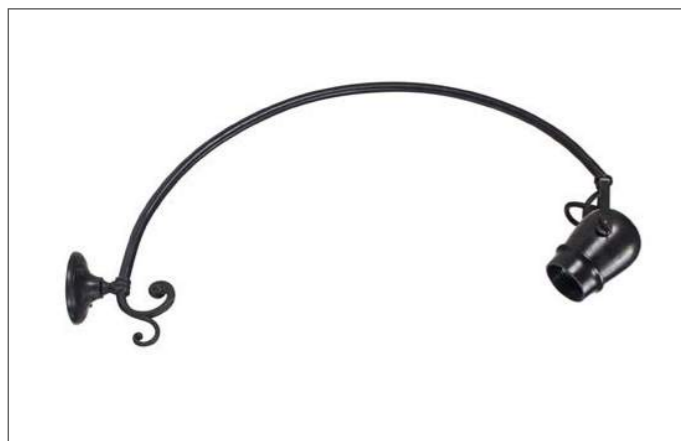

VITRINE SMALL

WALL

Lamps not included, consult light source guide for our advice.

364

CODE	TYPE	FINISH	WATT	VOLT	FITTING
MIC001WEP	Micro publicity élégance petite	Bronze	6	230	GU10
MIC001WEG	Micro publicity élégance grande	Bronze	6	230	GU10
MIC101WEP	Micro publicity élégance petite	Brushed nickel	6	230	GU10
MIC101WEG	Micro publicity élégance grande	Brushed nickel	6	230	GU10
MIC201WEP	Micro publicity élégance petite	Chrome	6	230	GU10
MIC201WEG	Micro publicity élégance grande	Chrome	6	230	GU10