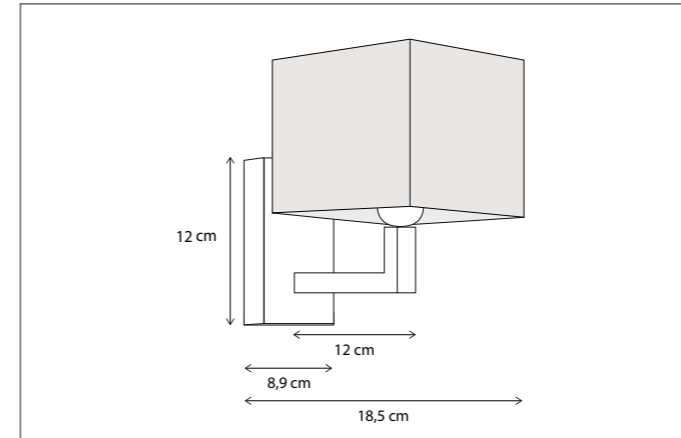

CODE	TYPE	FINISH	WATT	VOLT	FITTING
SEV001001	Sévère on long base	Bronze	15	230	E27
SEV101001	Sévère on long base	Brushed nickel	15	230	E27
SEV201001	Sévère on long base	Chrome	15	230	E27

Contact us for:
Customization & connectivity

275