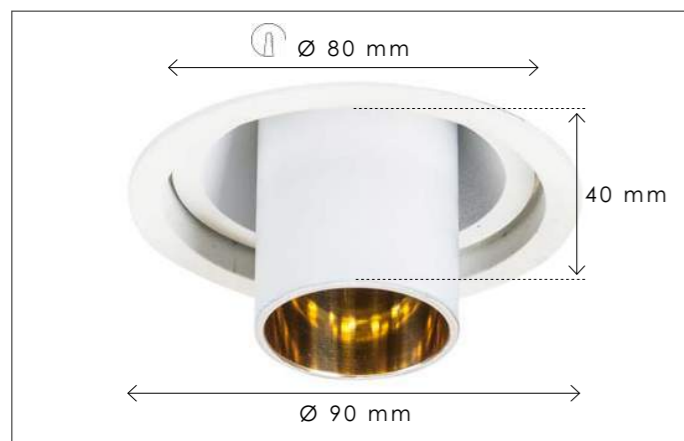

AUREOLE LONG TUBE

RECESSED

Lamps not included, consult light source guide for our advice.
For warmer light, add Kelvin Killer® - see p 474.
Built-in depth is 12cm.

AUREOLE GOLD REFLECTOR

RECESSED

Lamps not included, consult light source guide for our advice.
For warmer light, add Kelvin Killer® - see p 474.
Built-in depth is 12cm.

216

CODE	TYPE	FINISH	WATT	VOLT	FITTING
AUR501LT1	Aureole long tube	White	8	230	GU10
AUR801LT1	Aureole long tube	Black	8	230	GU10

217