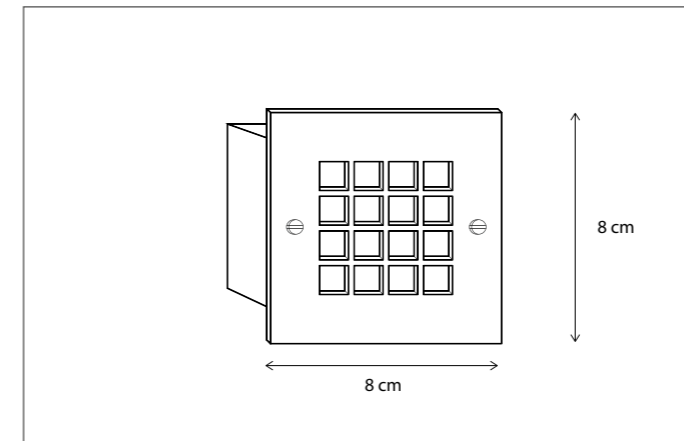

ELIGNE

WALL

Motion or day-night sensor can be integrated in the product, see p 491 accessories.

GRILLE CARRE

WALL

Integrated LED (2700K).

392

393

CODE	TYPE	FINISH	WATT	VOLT	FITTING
ELW002100	Eligne wall 100 cm	Bronze	25	230	-
ELW002125	Eligne wall 125 cm	Bronze	32	230	-
ELW002150	Eligne wall 150 cm	Bronze	39	230	-
ELW002200	Eligne wall 200 cm	Bronze	56	230	-
ELW102100	Eligne wall 100 cm	Brushed nickel	25	230	-
ELW102125	Eligne wall 125 cm	Brushed nickel	32	230	-
ELW102150	Eligne wall 150 cm	Brushed nickel	39	230	-
ELW102200	Eligne wall 200 cm	Brushed nickel	56	230	-
ELW202100	Eligne wall 100 cm	Chrome	25	230	-
ELW202125	Eligne wall 125 cm	Chrome	32	230	-
ELW202150	Eligne wall 150 cm	Chrome	39	230	-
ELW202200	Eligne wall 200 cm	Chrome	56	230	-

CODE	TYPE	FINISH	WATT	VOLT	FITTING
GR1001081	Grille carré 8 cm	Bronze	4	230	-
GR1101081	Grille carré 8 cm	Brushed nickel	4	230	-
GR1201081	Grille carré 8 cm	Chrome	4	230	-
GR1301081	Grille carré 8 cm	Polished brass	4	230	-

Contact us for:
Customization & connectivity

Contact us for:
Customization & connectivity

SCAN & DISCOVER
THE ADVANTAGE OF BRASS