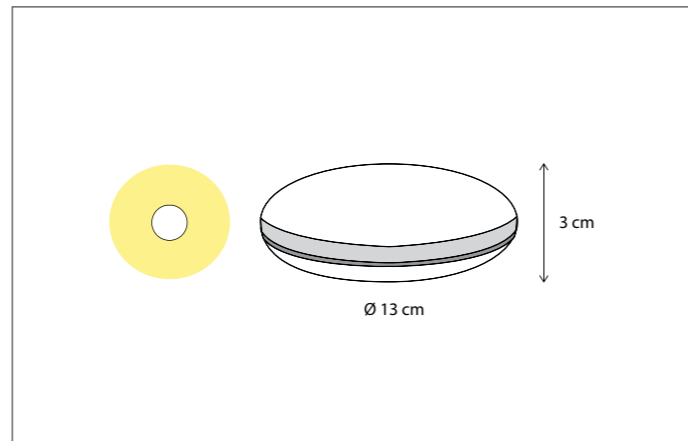

GALED 360°

GROUND & POLE

Select the correct driver, see p486 accessories.
Integrated LED 2700K.

GALED POLE 90°

GROUND & POLE

Available in 2 versions: driver included or excluded.
Select the correct driver, see p486 accessories.
Integrated LED 2700K.

422

CODE	TYPE	FINISH	WATT	VOLT	FITTING
GAL003600	Galed 360°	Bronze	4,5	24	-
GAL103600	Galed 360°	Brushed nickel	4,5	24	-
GAL203600	Galed 360°	Chrome	4,5	24	-

423