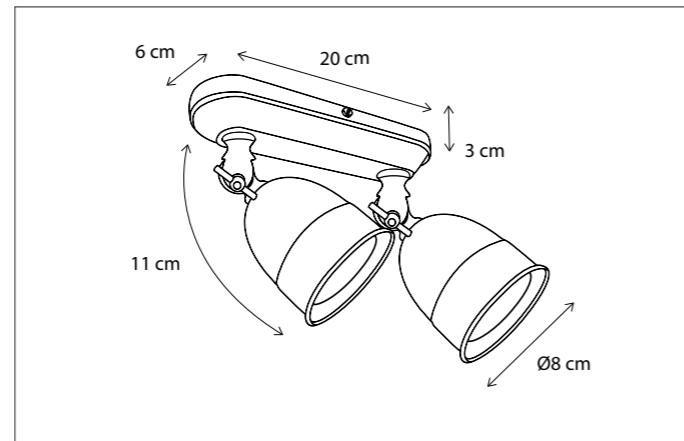

POIRE ON ROUNDED PROFILE

SPOT

Available in 2 versions: GU10 (no driver required) or BA15d (driver required & included).
Lamps not included, consult light source guide for our advice.

POIRE ON SQUARE BASE

SPOT

Available in 2 versions: GU10 (no driver required) or BA15d (driver required & included).
Lamps not included, consult light source guide for our advice.

146

CODE	TYPE	FINISH	WATT	VOLT	FITTING
POI0L2O02	Poire on rounded profile 2L	Bronze	2 x 8	230	GU10
POI1L2O02	Poire on rounded profile 2L	Brushed nickel	2 x 8	230	GU10
POI2L2O02	Poire on rounded profile 2L	Chrome	2 x 8	230	GU10
POI002O02	Poire on rounded profile 2L	Bronze	2 x 8	230	BA15d
POI102O02	Poire on rounded profile 2L	Brushed nickel	2 x 8	230	BA15d
POI202O02	Poire on rounded profile 2L	Chrome	2 x 8	230	BA15d

Contact us for:
Customization & connectivity

147