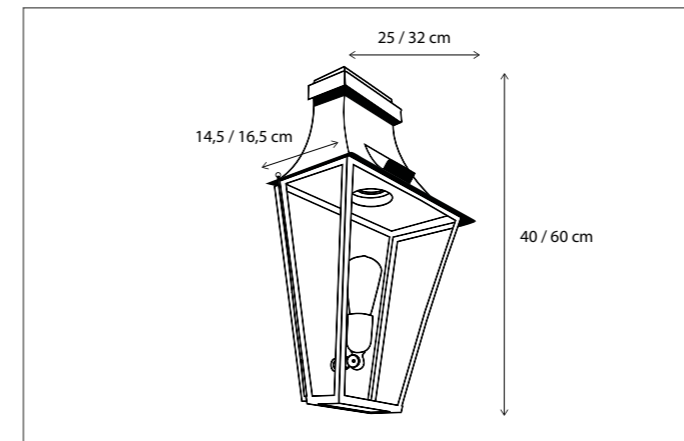

CODE	TYPE	FINISH	WATT	VOLT	FITTING
GRA001WA3	Gracieuze wall normal 1L	Bronze	15	230	E27
GRA001WAN	Gracieuze wall normal 1L	Bronze	15	230	E27
GRA002WAN	Gracieuze wall normal 2L	Bronze	15 + 8	230	E27 + GU10

Contact us for:
Customization & connectivity

Contact us for:
Customization & connectivity

SCAN & DISCOVER
THE ADVANTAGE OF BRASS