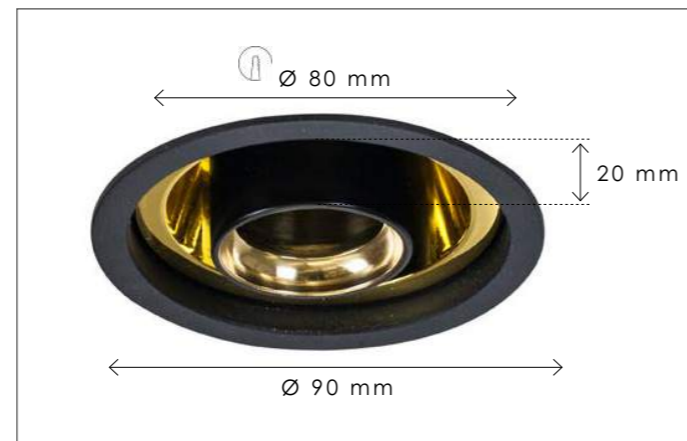

AUREOLE SHORT TUBE GOLD REFLECTOR

RECESSED

Lamps not included, consult light source guide for our advice.
For warmer light, add Kelvin Killer® - see p 474.
Built-in depth is 12cm.

AUREOLE LONG TUBE GOLD REFLECTOR

RECESSED

Lamps not included, consult light source guide for our advice.
For warmer light, add Kelvin Killer® - see p 474.
Built-in depth is 12cm.

218

CODE	TYPE	FINISH	WATT	VOLT	FITTING
AUR501STR	Aureole short tube gold reflector	White	8	230	GU10
AUR801STR	Aureole short tube gold reflector	Black	8	230	GU10

219