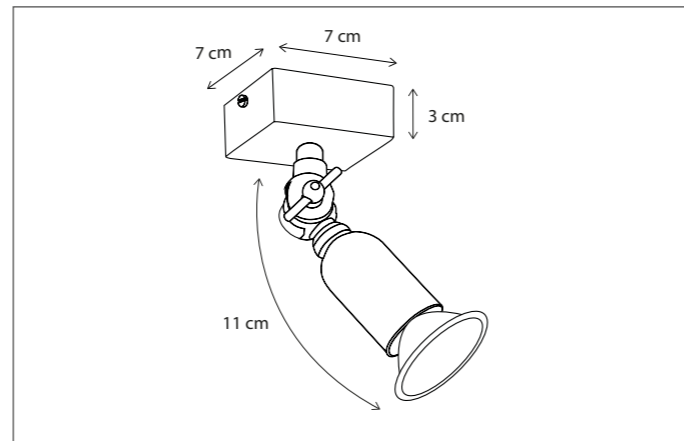

FISTON ON SQUARE BASE

SPOT

Available in 2 versions: GU10 (no driver required) or BA15d (driver required & included).
Lamps not included, consult light source guide for our advice.

FISTON ON SQUARE BASE MEDIUM

SPOT

Available in 2 versions: GU10 (no driver required) or BA15d (driver required & included).
Lamps not included, consult light source guide for our advice.

186

CODE	TYPE	FINISH	WATT	VOLT	FITTING
FIH001V70	Fiston on square base	Bronze	8	230	GU10
FIH101V70	Fiston on square base	Brushed nickel	8	230	GU10
FIH201V70	Fiston on square base	Chrome	8	230	GU10
FIS0L1V70	Fiston on square base	Bronze	8	230	BA15d
FIS1L1V70	Fiston on square base	Brushed nickel	8	230	BA15d
FIS2L1V70	Fiston on square base	Chrome	8	230	BA15d

Contact us for:
Customization & connectivity

187