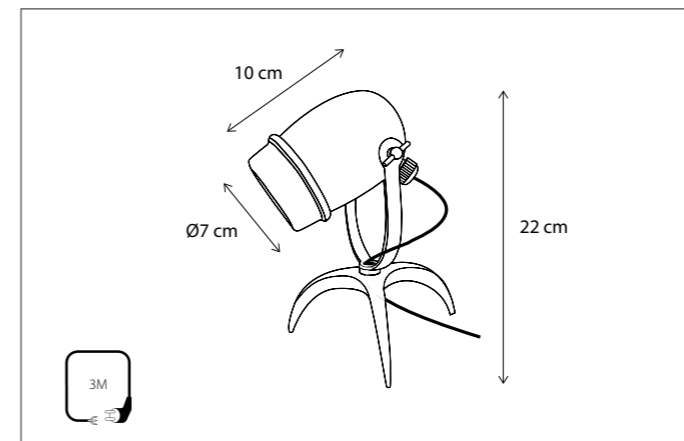

CODE	TYPE	FINISH	WATT	VOLT	FITTING
MIC001TRO	Micro tripod outdoor	Bronze	6	230	GU10
MIC101TRO	Micro tripod outdoor	Brushed nickel	6	230	GU10
MIC201TRO	Micro tripod outdoor	Chrome	6	230	GU10

Contact us for:
Customization & connectivity

Contact us for:
Customization & connectivity

SCAN & DISCOVER
THE ADVANTAGE OF BRASS