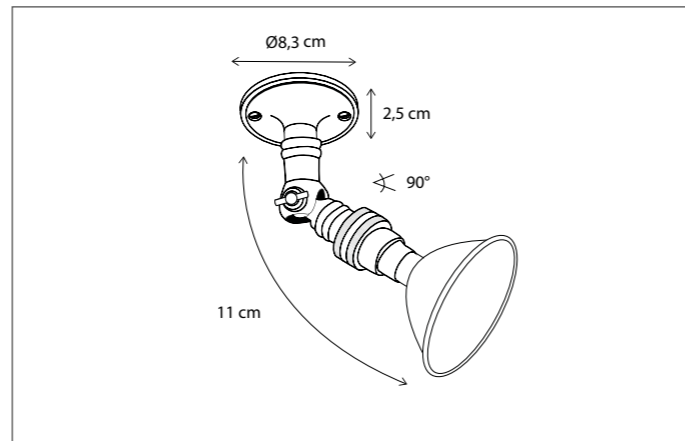

MARRON MOUNTED BASE

SPOT

Select the correct driver, see p486 accessories.
Lamps not included, consult light source guide for our advice.

MARRON ON ROUND BASE

SPOT

Lamps not included, consult light source guide for our advice.

112

CODE	TYPE	FINISH	WATT	VOLT	FITTING
MAR0L1G83	Marron mounted base	Bronze	8	12	BA15d
MAR1L1G83	Marron mounted base	Brushed nickel	8	12	BA15d
MAR2L1G83	Marron mounted base	Chrome	8	12	BA15d

Contact us for:
Customization & connectivity

113