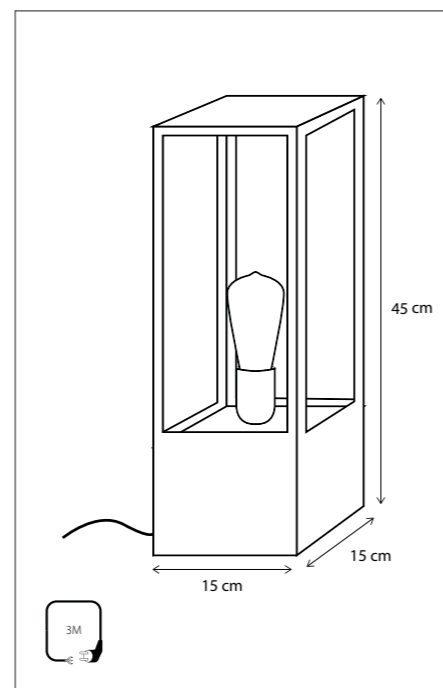

VITRINE TABLE

FLOOR & TABLE

IP 43

Lamps not included, consult light source guide for our advice.

VITRINE TABLE LANTERN

FLOOR & TABLE

IP 43

Lamps not included, consult light source guide for our advice.

450

CODE	TYPE	FINISH	WATT	VOLT	FITTING
VIT001442	Vitrine table outdoor	Bronze	15	230	E27
VIT101442	Vitrine table outdoor	Brushed nickel	15	230	E27
VIT201442	Vitrine table outdoor	Chrome	15	230	E27

451