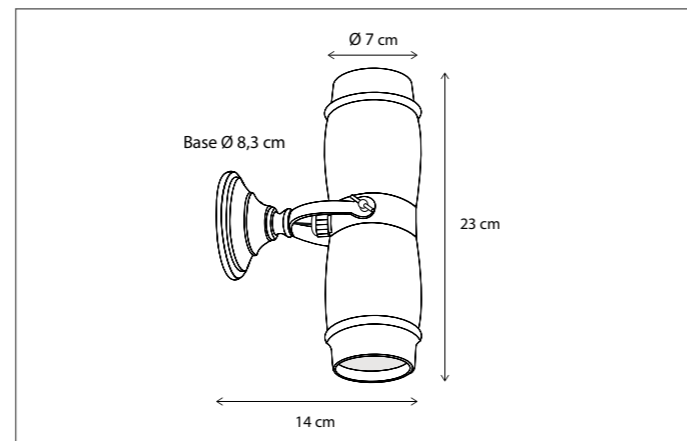

MICRO UP & DOWN MOUNTED BASE

WALL

For warmer light, add Kelvin Killer® see p474.
For enhanced light dispersion or anti-glare effect, add frosted glass filter see p474.
Lamps not included, consult light source guide for our advice.

MICRO UP & DOWN ON ROUND BASE

WALL

For warmer light, add Kelvin Killer® see p474.
For enhanced light dispersion or anti-glare effect, add frosted glass filter see p474.
Lamps not included, consult light source guide for our advice.

358