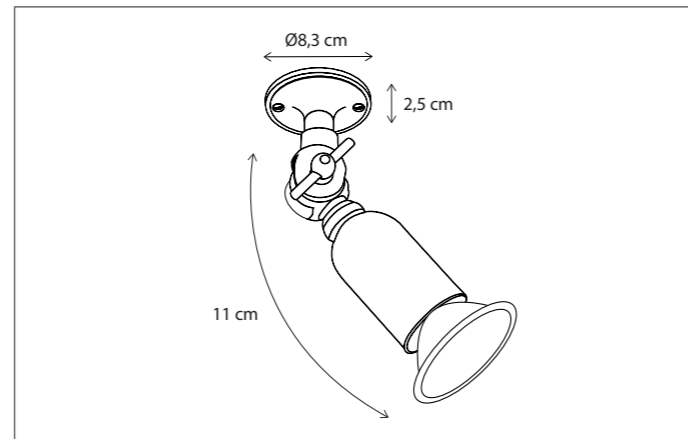

FISTON MOUNTED BASE

SPOT

Available in 2 versions: GU10 (no driver required) or BA15d (driver required).

For BA15d, select the correct driver p486 accessories.

Lamps not included, consult light source guide for our advice.

182